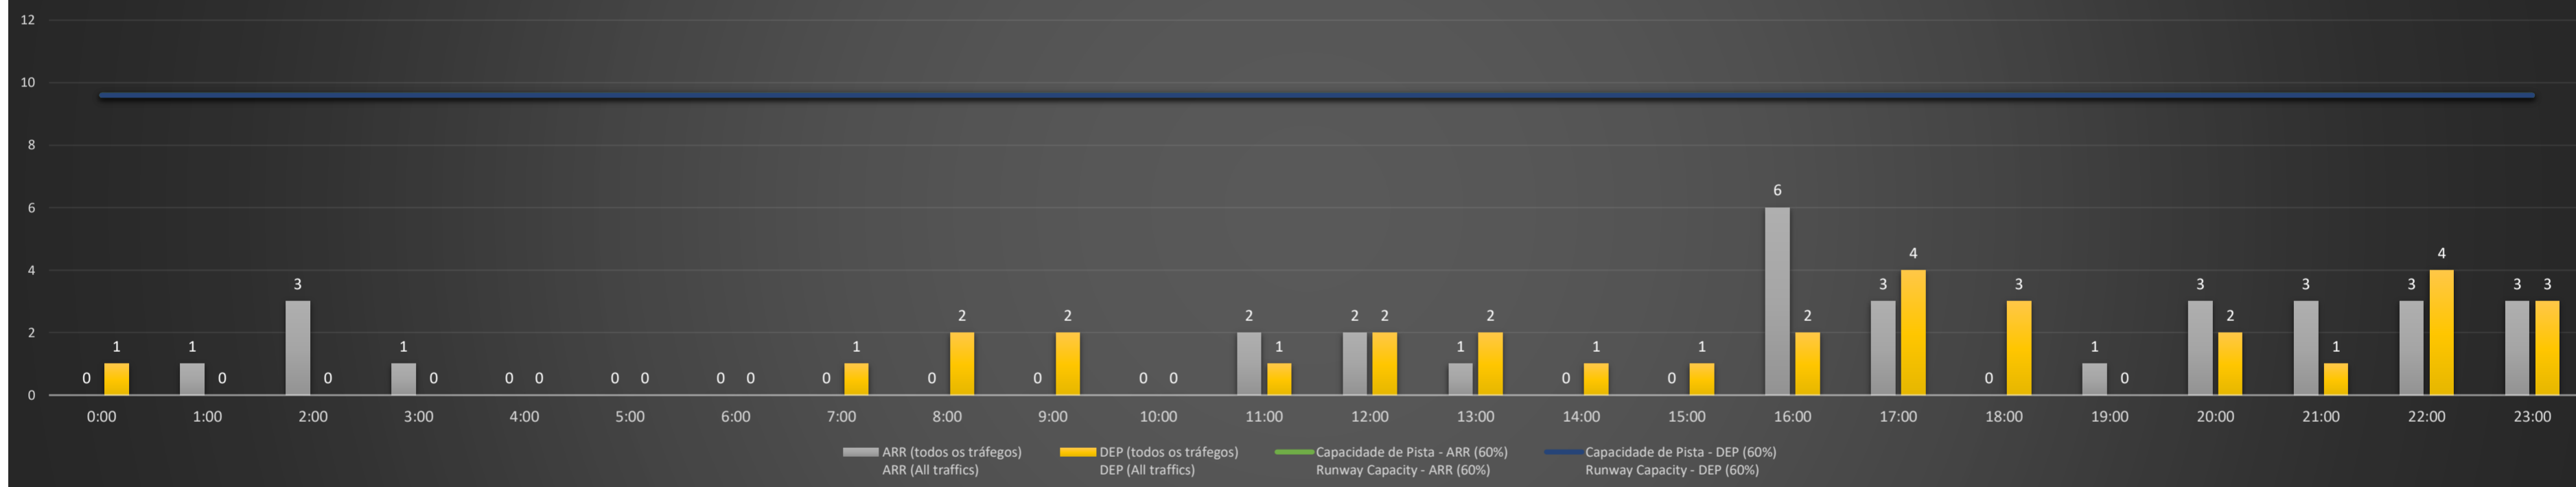

A/D - Horário Recomendado para Inspeção em Voo (aproximação e decolagem)
Recommended Flight Inspection Schedule (approach and departure)

A - Horário Recomendado para Inspeção em Voo (aproximação somente)
Recommended Flight Inspection Schedule (approach only)

NR - Horário Não Recomendado para Inspeção em Voo
Not Recommended Flight Inspection Schedule

D - Horário Recomendado para Inspeção em Voo (decolagem somente)
Recommended Flight Inspection Schedule (departure only)

SBCT/CWB - 21/02/2021

Previsão de Demanda Diária - Intervalo de 60min (R60) - Todos os Tipos de Tráfego - UTC
Daily Demand Preview - 60min Interval (R60) - All Sorts of Traffic - UTC