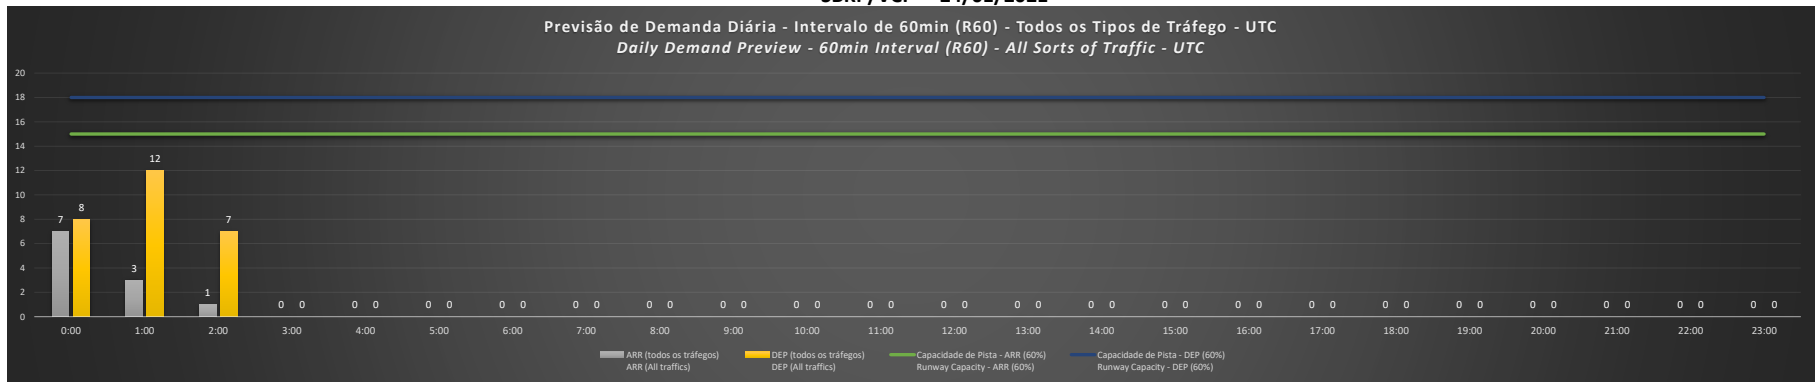

Visão Geral Semanal - Horários Recomendados para Inspeção em Voo

Weekly Overview - Recommended Flight Inspection Schedule

	0:00	1:00	2:00	3:00	4:00	5:00	6:00	7:00	8:00	9:00	10:00	11:00	12:00	13:00	14:00	15:00	16:00	17:00	18:00	19:00	20:00	21:00	22:00	23:00
24/01/2021	A/D	A/D	A/D	A/D	A/D	A/D	A/D	A/D	A/D	A/D	A/D	A/D	A/D	A/D	A/D	A/D	A/D	A/D	A/D	A/D	A/D	A/D	A/D	A/D
25/01/2021	A/D	A/D	A/D	A/D	A/D	A/D	A/D	A/D	A/D	D	A/D	A	A/D	A/D	A/D	D	A	A/D	A/D	D	A/D	A/D	A/D	D
26/01/2021	A/D	A/D	A/D	A/D	A/D	A/D	A/D	A/D	A/D	A/D	A/D	A	A/D	A/D	A/D	D	A	A/D	A/D	D	A	A/D	A/D	D
27/01/2021	A/D	A/D	A/D	A/D	A/D	A/D	A/D	A/D	A/D	D	A/D	A	A/D	A/D	A/D	D	A	A/D	A/D	D	A/D	A/D	A/D	D
28/01/2021	A/D	A/D	A/D	A/D	A/D	A/D	A/D	A/D	A/D	A/D	A/D	A	A/D	A/D	A/D	D	A	A/D	A/D	D	A/D	A/D	A/D	D
29/01/2021	A/D	A	A/D	A/D	A/D	A/D	A/D	A/D	A/D	D	A/D	A	A/D	A/D	A/D	D	A	A/D	A/D	D	A/D	A/D	A/D	D
30/01/2021	A/D	A/D	A/D	A/D	A/D	A/D	A/D	A/D	A/D	A/D	A/D	A	A/D	A/D	A/D	D	A	A/D	A/D	A/D	A/D	A/D	A/D	D

A/D - Horário Recomendado para Inspeção em Voo (aproximação e decolagem)
Recommended Flight Inspection Schedule (approach and departure)

A - Horário Recomendado para Inspeção em Voo (aproximação somente)
Recommended Flight Inspection Schedule (approach only)

NR - Horário Não Recomendado para Inspeção em Voo
Not Recommended Flight Inspection Schedule

D - Horário Recomendado para Inspeção em Voo (decolagem somente)
Recommended Flight Inspection Schedule (departure only)

SBKP/VCP - 24/01/2021