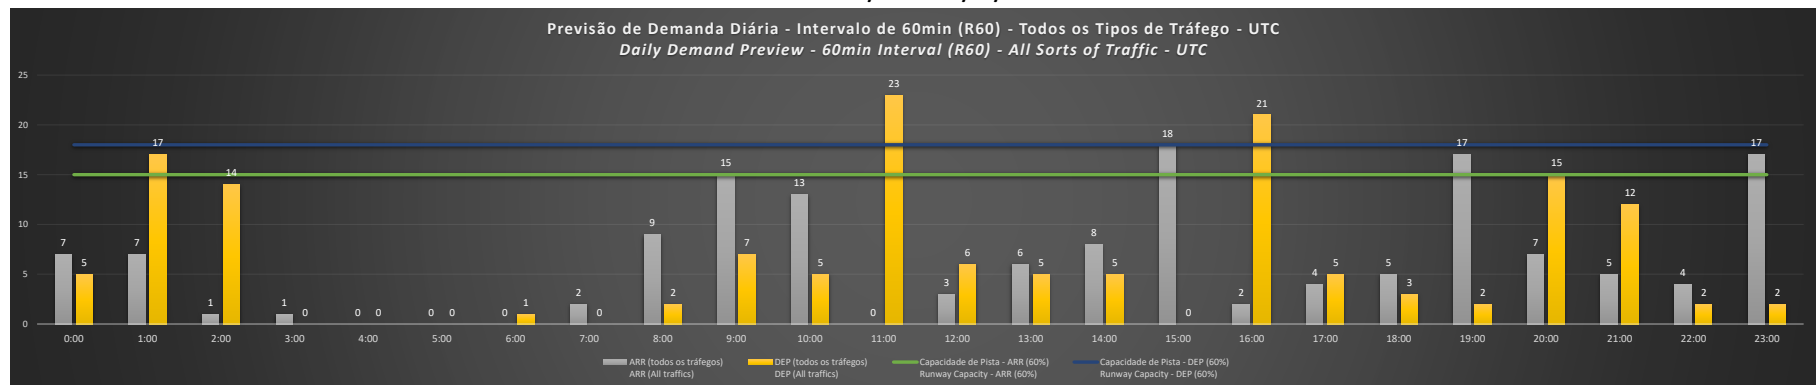

SBKP/VCP - 25/01/2021