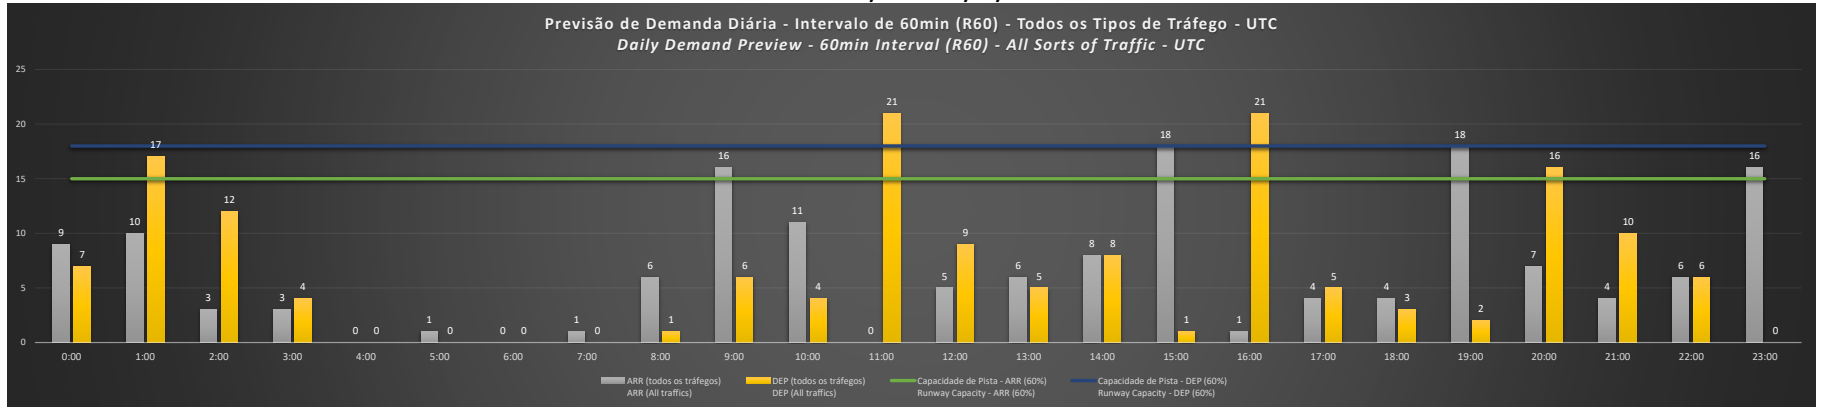

Visão Geral Semanal - Horários Recomendados para Inspeção em Voo

Weekly Overview - Recommended Flight Inspection Schedule

	0:00	1:00	2:00	3:00	4:00	5:00	6:00	7:00	8:00	9:00	10:00	11:00	12:00	13:00	14:00	15:00	16:00	17:00	18:00	19:00	20:00	21:00	22:00	23:00
24/01/2021	A/D	A/D	A/D	A/D	A/D	A/D	A/D	A/D	A/D	A/D	A/D	A/D	A/D	A/D	A/D	A/D	A/D	A/D	A/D	A/D	A/D	A/D	A/D	A/D
25/01/2021	A/D	A/D	A/D	A/D	A/D	A/D	A/D	A/D	A/D	D	A/D	A	A/D	A/D	A/D	D	A	A/D	A/D	D	A/D	A/D	A/D	D
26/01/2021	A/D	A/D	A/D	A/D	A/D	A/D	A/D	A/D	A/D	A/D	A/D	A	A/D	A/D	A/D	D	A	A/D	A/D	D	A	A/D	A/D	D
27/01/2021	A/D	A/D	A/D	A/D	A/D	A/D	A/D	A/D	A/D	D	A/D	A	A/D	A/D	A/D	D	A	A/D	A/D	D	A/D	A/D	A/D	D
28/01/2021	A/D	A/D	A/D	A/D	A/D	A/D	A/D	A/D	A/D	A/D	A/D	A	A/D	A/D	A/D	D	A	A/D	A/D	D	A/D	A/D	A/D	D
29/01/2021	A/D	A	A/D	A/D	A/D	A/D	A/D	A/D	A/D	D	A/D	A	A/D	A/D	A/D	D	A	A/D	A/D	D	A/D	A/D	A/D	D
30/01/2021	A/D	A/D	A/D	A/D	A/D	A/D	A/D	A/D	A/D	A/D	A/D	A	A/D	A/D	A/D	D	A	A/D	A/D	A/D	A/D	A/D	A/D	D

A/D - Horário Recomendado para Inspeção em Voo (aproximação e decolagem)
 Recommended Flight Inspection Schedule (approach and departure)

A - Horário Recomendado para Inspeção em Voo (aproximação somente)
 Recommended Flight Inspection Schedule (approach only)

NR - Horário Não Recomendado para Inspeção em Voo
 Not Recommended Flight Inspection Schedule

D - Horário Recomendado para Inspeção em Voo (decolagem somente)
 Recommended Flight Inspection Schedule (departure only)

SBKP/VCP - 24/01/2021

SBKP/VCP - 25/01/2021

SBKP/VCP - 26/01/2021

SBKP/VCP - 27/01/2021

SBKP/VCP - 28/01/2021

SBKP/VCP - 29/01/2021

SBKP/VCP - 30/01/2021