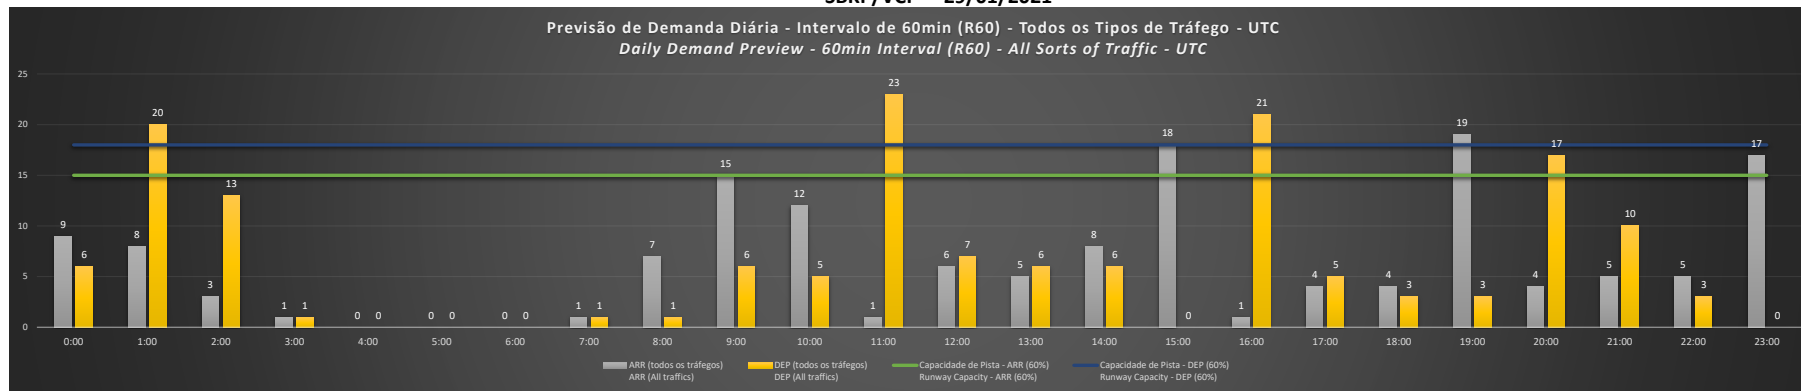

Visão Geral Semanal - Horários Recomendados para Inspeção em Voo

Weekly Overview - Recommended Flight Inspection Schedule

	0:00	1:00	2:00	3:00	4:00	5:00	6:00	7:00	8:00	9:00	10:00	11:00	12:00	13:00	14:00	15:00	16:00	17:00	18:00	19:00	20:00	21:00	22:00	23:00
24/01/2021	A/D	A/D	A/D	A/D	A/D	A/D	A/D	A/D	A/D	A/D	A/D	A/D	A/D	A/D	A/D	A/D	A/D	A/D	A/D	A/D	A/D	A/D	A/D	A/D
25/01/2021	A/D	A/D	A/D	A/D	A/D	A/D	A/D	A/D	A/D	D	A/D	A	A/D	A/D	A/D	D	A	A/D	A/D	D	A/D	A/D	A/D	D
26/01/2021	A/D	A/D	A/D	A/D	A/D	A/D	A/D	A/D	A/D	A/D	A/D	A	A/D	A/D	A/D	D	A	A/D	A/D	D	A	A/D	A/D	D
27/01/2021	A/D	A/D	A/D	A/D	A/D	A/D	A/D	A/D	A/D	D	A/D	A	A/D	A/D	A/D	D	A	A/D	A/D	D	A/D	A/D	A/D	D
28/01/2021	A/D	A/D	A/D	A/D	A/D	A/D	A/D	A/D	A/D	A/D	A/D	A	A/D	A/D	A/D	D	A	A/D	A/D	D	A/D	A/D	A/D	D
29/01/2021	A/D	A	A/D	A/D	A/D	A/D	A/D	A/D	A/D	D	A/D	A	A/D	A/D	A/D	D	A	A/D	A/D	D	A/D	A/D	A/D	D
30/01/2021	A/D	A/D	A/D	A/D	A/D	A/D	A/D	A/D	A/D	A/D	A/D	A	A/D	A/D	A/D	D	A	A/D	A/D	A/D	A/D	A/D	A/D	D

A/D - Horário Recomendado para Inspeção em Voo (aproximação e decolagem)
 Recommended Flight Inspection Schedule (approach and departure)

A - Horário Recomendado para Inspeção em Voo (aproximação somente)
 Recommended Flight Inspection Schedule (approach only)

NR - Horário Não Recomendado para Inspeção em Voo
 Not Recommended Flight Inspection Schedule

D - Horário Recomendado para Inspeção em Voo (decolagem somente)
 Recommended Flight Inspection Schedule (departure only)

SBKP/VCP - 24/01/2021

SBKP/VCP - 25/01/2021

SBKP/VCP - 26/01/2021

SBKP/VCP - 27/01/2021

SBKP/VCP - 28/01/2021

SBKP/VCP - 29/01/2021

SBKP/VCP - 30/01/2021