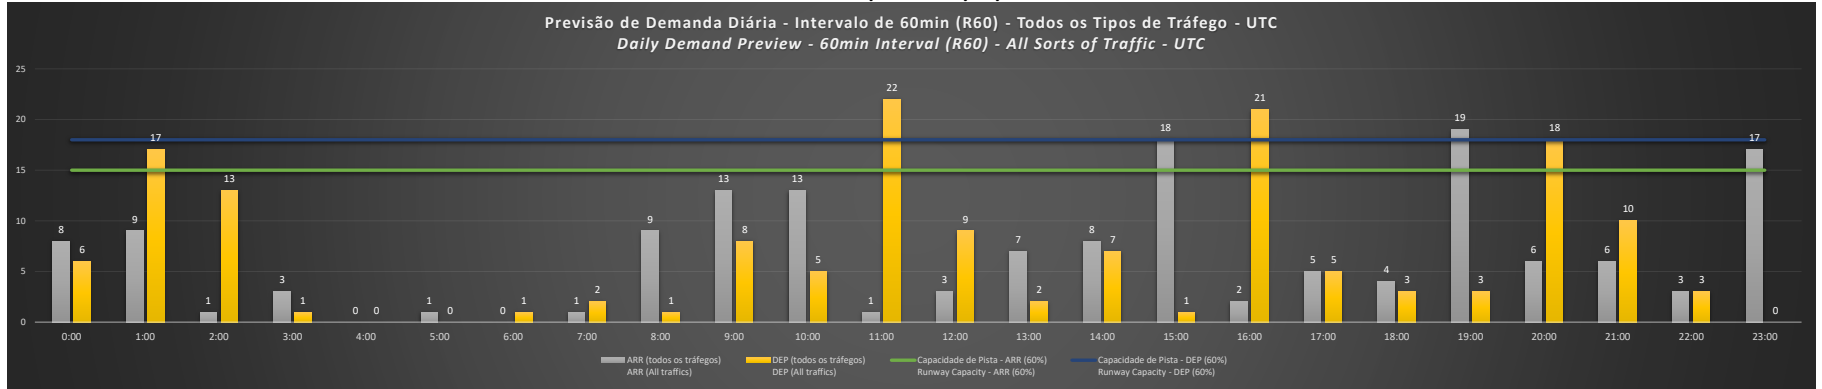

Visão Geral Semanal - Horários Recomendados para Inspeção em Voo

Weekly Overview - Recommended Flight Inspection Schedule

	0:00	1:00	2:00	3:00	4:00	5:00	6:00	7:00	8:00	9:00	10:00	11:00	12:00	13:00	14:00	15:00	16:00	17:00	18:00	19:00	20:00	21:00	22:00	23:00
24/01/2021	A/D	A/D	A/D	A/D	A/D	A/D	A/D	A/D	A/D	A/D	A/D	A/D	A/D	A/D	A/D	A/D	A/D	A/D	A/D	A/D	A/D	A/D	A/D	A/D
25/01/2021	A/D	A/D	A/D	A/D	A/D	A/D	A/D	A/D	A/D	D	A/D	A	A/D	A/D	A/D	D	A	A/D	A/D	D	A/D	A/D	A/D	D
26/01/2021	A/D	A/D	A/D	A/D	A/D	A/D	A/D	A/D	A/D	A/D	A/D	A	A/D	A/D	A/D	D	A	A/D	A/D	D	A	A/D	A/D	D
27/01/2021	A/D	A/D	A/D	A/D	A/D	A/D	A/D	A/D	A/D	D	A/D	A	A/D	A/D	A/D	D	A	A/D	A/D	D	A/D	A/D	A/D	D
28/01/2021	A/D	A/D	A/D	A/D	A/D	A/D	A/D	A/D	A/D	A/D	A/D	A	A/D	A/D	A/D	D	A	A/D	A/D	D	A/D	A/D	A/D	D
29/01/2021	A/D	A	A/D	A/D	A/D	A/D	A/D	A/D	A/D	D	A/D	A	A/D	A/D	A/D	D	A	A/D	A/D	D	A/D	A/D	A/D	D
30/01/2021	A/D	A/D	A/D	A/D	A/D	A/D	A/D	A/D	A/D	A/D	A/D	A	A/D	A/D	A/D	D	A	A/D	A/D	A/D	A/D	A/D	A/D	D

A/D - Horário Recomendado para Inspeção em Voo (aproximação e decolagem)
 Recommended Flight Inspection Schedule (approach and departure)

A - Horário Recomendado para Inspeção em Voo (aproximação somente)
 Recommended Flight Inspection Schedule (approach only)

NR - Horário Não Recomendado para Inspeção em Voo
 Not Recommended Flight Inspection Schedule

D - Horário Recomendado para Inspeção em Voo (decolagem somente)
 Recommended Flight Inspection Schedule (departure only)

SBKP/VCP - 24/01/2021

SBKP/VCP - 25/01/2021

SBKP/VCP - 26/01/2021

SBKP/VCP - 27/01/2021

SBKP/VCP - 28/01/2021

SBKP/VCP - 29/01/2021

SBKP/VCP - 30/01/2021