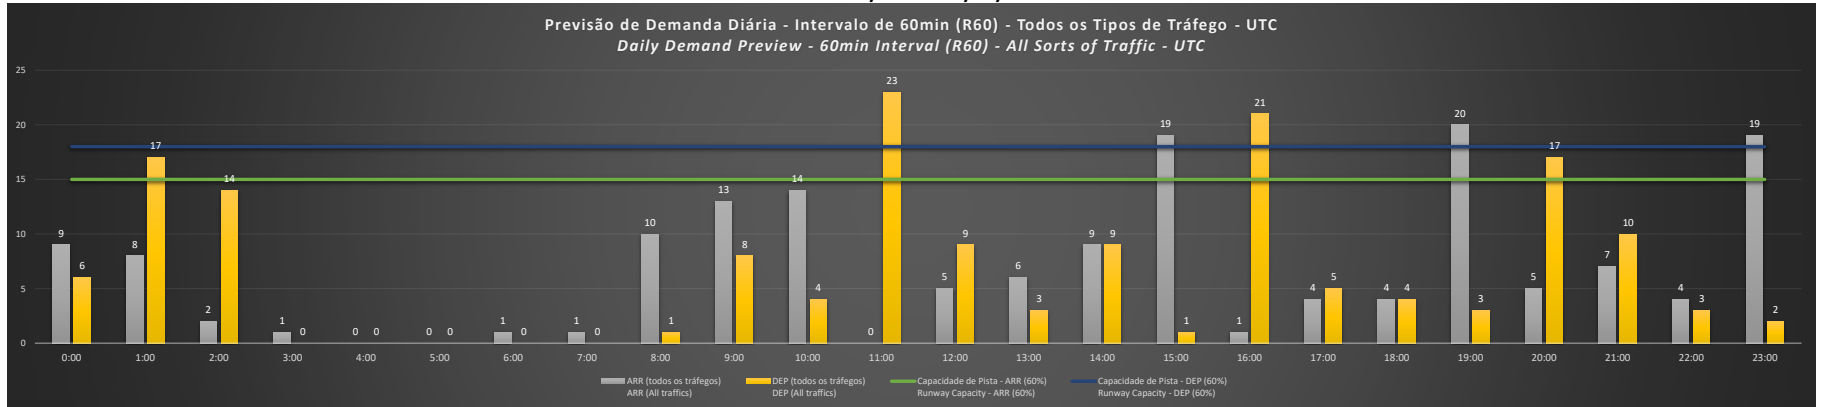

Visão Geral Semanal - Horários Recomendados para Inspeção em Voo

Weekly Overview - Recommended Flight Inspection Schedule

	0:00	1:00	2:00	3:00	4:00	5:00	6:00	7:00	8:00	9:00	10:00	11:00	12:00	13:00	14:00	15:00	16:00	17:00	18:00	19:00	20:00	21:00	22:00	23:00
24/01/2021	A/D	A/D	A/D	A/D	A/D	A/D	A/D	A/D	A/D	A/D	A/D	A/D	A/D	A/D	A/D	A/D	A/D	A/D	A/D	A/D	A/D	A/D	A/D	A/D
25/01/2021	A/D	A/D	A/D	A/D	A/D	A/D	A/D	A/D	A/D	D	A/D	A	A/D	A/D	A/D	D	A	A/D	A/D	D	A/D	A/D	A/D	D
26/01/2021	A/D	A/D	A/D	A/D	A/D	A/D	A/D	A/D	A/D	A/D	A/D	A	A/D	A/D	A/D	D	A	A/D	A/D	D	A	A/D	A/D	D
27/01/2021	A/D	A/D	A/D	A/D	A/D	A/D	A/D	A/D	A/D	D	A/D	A	A/D	A/D	A/D	D	A	A/D	A/D	D	A/D	A/D	A/D	D
28/01/2021	A/D	A/D	A/D	A/D	A/D	A/D	A/D	A/D	A/D	A/D	A/D	A	A/D	A/D	A/D	D	A	A/D	A/D	D	A/D	A/D	A/D	D
29/01/2021	A/D	A	A/D	A/D	A/D	A/D	A/D	A/D	A/D	D	A/D	A	A/D	A/D	A/D	D	A	A/D	A/D	D	A/D	A/D	A/D	D
30/01/2021	A/D	A/D	A/D	A/D	A/D	A/D	A/D	A/D	A/D	A/D	A/D	A	A/D	A/D	A/D	D	A	A/D	A/D	A/D	A/D	A/D	A/D	D

A/D - Horário Recomendado para Inspeção em Voo (aproximação e decolagem)
 Recommended Flight Inspection Schedule (approach and departure)

A - Horário Recomendado para Inspeção em Voo (aproximação somente)
 Recommended Flight Inspection Schedule (approach only)

NR - Horário Não Recomendado para Inspeção em Voo
 Not Recommended Flight Inspection Schedule

D - Horário Recomendado para Inspeção em Voo (decolagem somente)
 Recommended Flight Inspection Schedule (departure only)

SBKP/VCP - 24/01/2021

SBKP/VCP - 25/01/2021

SBKP/VCP - 26/01/2021

SBKP/VCP - 27/01/2021

SBKP/VCP - 28/01/2021

SBKP/VCP - 29/01/2021

SBKP/VCP - 30/01/2021