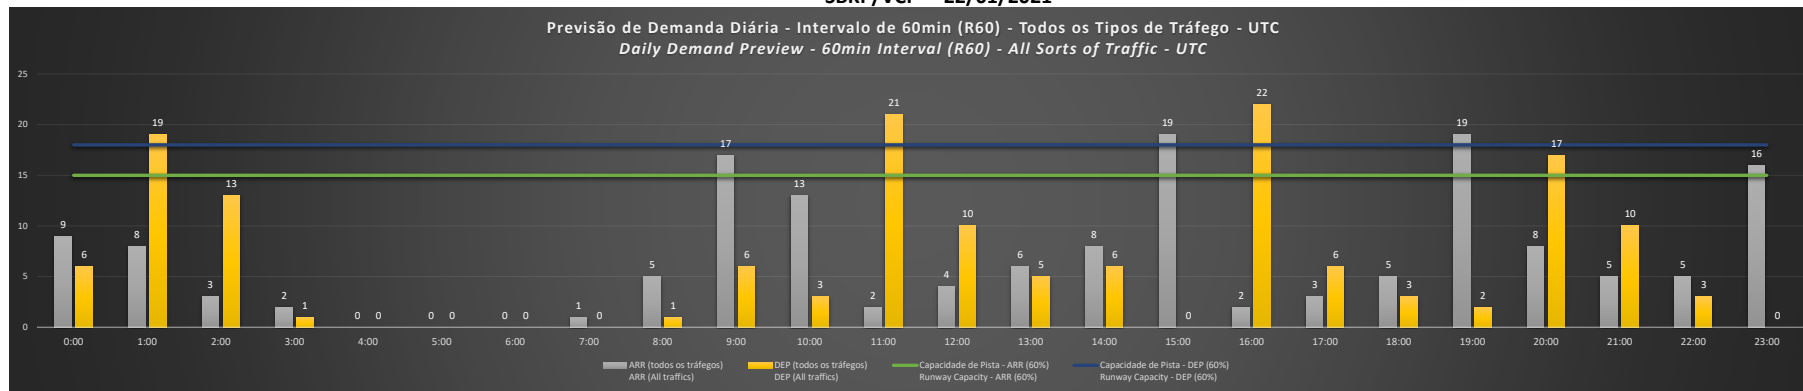

Visão Geral Semanal - Horários Recomendados para Inspeção em Voo

Weekly Overview - Recommended Flight Inspection Schedule

	0:00	1:00	2:00	3:00	4:00	5:00	6:00	7:00	8:00	9:00	10:00	11:00	12:00	13:00	14:00	15:00	16:00	17:00	18:00	19:00	20:00	21:00	22:00	23:00
17/01/2021	A/D	A/D	A/D	A/D	A/D	A/D	A/D	A/D	A/D	A/D	A/D	A	A/D	A/D	A/D	A/D	A	A/D	A/D	D	A/D	A/D	A/D	D
18/01/2021	A/D	A/D	A/D	A/D	A/D	A/D	A/D	A/D	A/D	D	A/D	A	A/D	A/D	A/D	D	A	A/D	A/D	D	A/D	A/D	A/D	D
19/01/2021	A/D	A/D	A/D	A/D	A/D	A/D	A/D	A/D	A/D	A/D	A/D	A	A/D	A/D	A/D	D	A	A/D	A/D	D	A/D	A/D	A/D	D
20/01/2021	A/D	A	A/D	A/D	A/D	A/D	A/D	A/D	A/D	D	A/D	A	A/D	A/D	A/D	D	A	A/D	A/D	D	A/D	A/D	A/D	D
21/01/2021	A/D	A	A/D	A/D	A/D	A/D	A/D	A/D	A/D	A/D	A/D	A	A/D	A/D	A/D	D	A	A/D	A/D	D	A/D	A/D	A/D	D
22/01/2021	A/D	A	A/D	A/D	A/D	A/D	A/D	A/D	A/D	D	A/D	A	A/D	A/D	A/D	D	A	A/D	A/D	D	A/D	A/D	A/D	D
23/01/2021	A/D	A/D	A/D	A/D	A/D	A/D	A/D	A/D	A/D	A/D	A/D	A	A/D	A/D	A/D	D	A	A/D	A/D	A/D	A/D	A/D	A/D	D

A/D - Horário Recomendado para Inspeção em Voo (aproximação e decolagem)
 Recommended Flight Inspection Schedule (approach and departure)

A - Horário Recomendado para Inspeção em Voo (aproximação somente)
 Recommended Flight Inspection Schedule (approach only)

NR - Horário Não Recomendado para Inspeção em Voo
 Not Recommended Flight Inspection Schedule

D - Horário Recomendado para Inspeção em Voo (decolagem somente)
 Recommended Flight Inspection Schedule (departure only)

SBKP/VCP - 17/01/2021

SBKP/VCP - 18/01/2021

SBKP/VCP - 19/01/2021

SBKP/VCP - 20/01/2021

SBKP/VCP - 21/01/2021

SBKP/VCP - 22/01/2021

SBKP/VCP - 23/01/2021