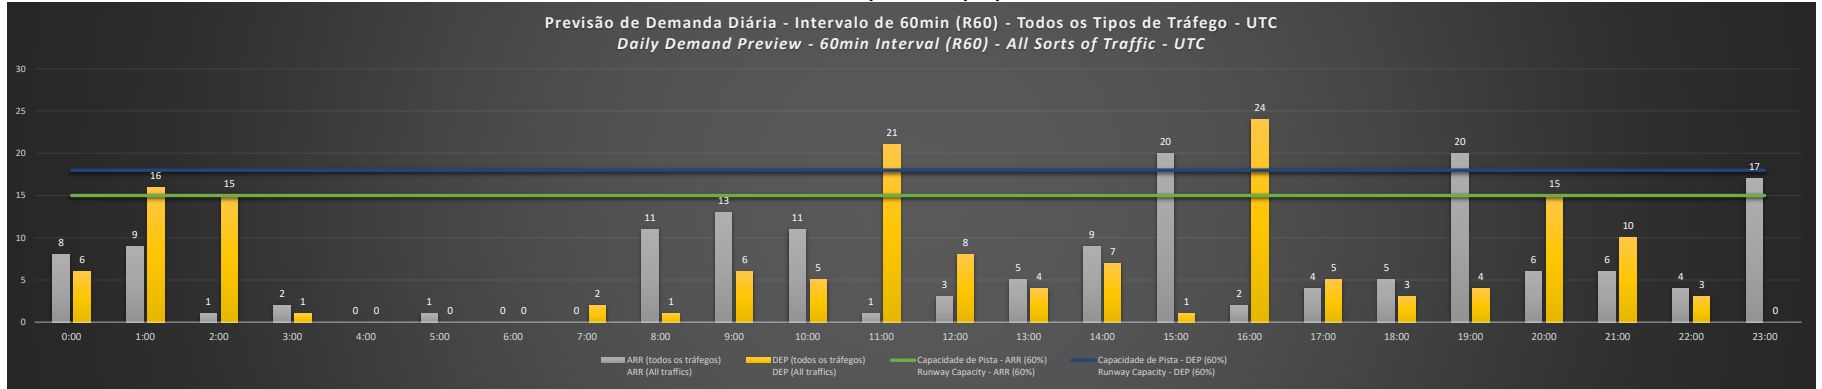

Visão Geral Semanal - Horários Recomendados para Inspeção em Voo

Weekly Overview - Recommended Flight Inspection Schedule

	0:00	1:00	2:00	3:00	4:00	5:00	6:00	7:00	8:00	9:00	10:00	11:00	12:00	13:00	14:00	15:00	16:00	17:00	18:00	19:00	20:00	21:00	22:00	23:00
17/01/2021	A/D	A/D	A/D	A/D	A/D	A/D	A/D	A/D	A/D	A/D	A/D	A	A/D	A/D	A/D	A/D	A	A/D	A/D	D	A/D	A/D	A/D	D
18/01/2021	A/D	A/D	A/D	A/D	A/D	A/D	A/D	A/D	A/D	D	A/D	A	A/D	A/D	A/D	D	A	A/D	A/D	D	A/D	A/D	A/D	D
19/01/2021	A/D	A/D	A/D	A/D	A/D	A/D	A/D	A/D	A/D	A/D	A/D	A	A/D	A/D	A/D	D	A	A/D	A/D	D	A/D	A/D	A/D	D
20/01/2021	A/D	A	A/D	A/D	A/D	A/D	A/D	A/D	A/D	D	A/D	A	A/D	A/D	A/D	D	A	A/D	A/D	D	A/D	A/D	A/D	D
21/01/2021	A/D	A	A/D	A/D	A/D	A/D	A/D	A/D	A/D	A/D	A/D	A	A/D	A/D	A/D	D	A	A/D	A/D	D	A/D	A/D	A/D	D
22/01/2021	A/D	A	A/D	A/D	A/D	A/D	A/D	A/D	A/D	D	A/D	A	A/D	A/D	A/D	D	A	A/D	A/D	D	A/D	A/D	A/D	D
23/01/2021	A/D	A/D	A/D	A/D	A/D	A/D	A/D	A/D	A/D	A/D	A/D	A	A/D	A/D	A/D	D	A	A/D	A/D	A/D	A/D	A/D	A/D	D

A/D - Horário Recomendado para Inspeção em Voo (aproximação e decolagem)
 Recommended Flight Inspection Schedule (approach and departure)

A - Horário Recomendado para Inspeção em Voo (aproximação somente)
 Recommended Flight Inspection Schedule (approach only)

NR - Horário Não Recomendado para Inspeção em Voo
 Not Recommended Flight Inspection Schedule

D - Horário Recomendado para Inspeção em Voo (decolagem somente)
 Recommended Flight Inspection Schedule (departure only)

SBKP/VCP - 17/01/2021

SBKP/VCP - 18/01/2021

SBKP/VCP - 19/01/2021

SBKP/VCP - 20/01/2021

SBKP/VCP - 21/01/2021

SBKP/VCP - 22/01/2021

SBKP/VCP - 23/01/2021