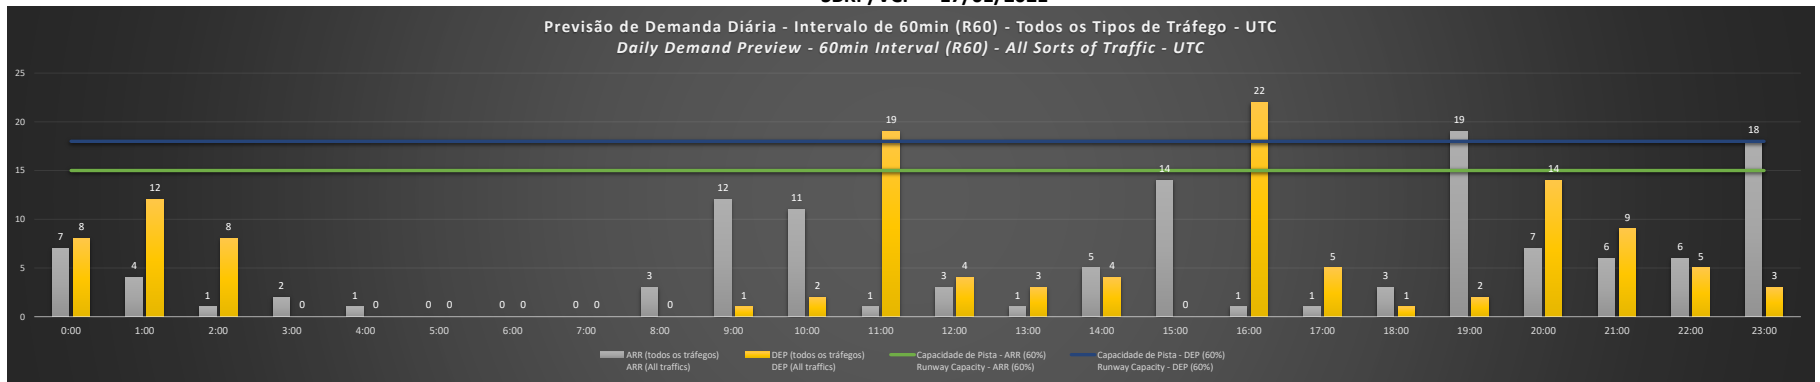

Visão Geral Semanal - Horários Recomendados para Inspeção em Voo

Weekly Overview - Recommended Flight Inspection Schedule

	0:00	1:00	2:00	3:00	4:00	5:00	6:00	7:00	8:00	9:00	10:00	11:00	12:00	13:00	14:00	15:00	16:00	17:00	18:00	19:00	20:00	21:00	22:00	23:00
17/01/2021	A/D	A/D	A/D	A/D	A/D	A/D	A/D	A/D	A/D	A/D	A/D	A	A/D	A/D	A/D	A/D	A	A/D	A/D	D	A/D	A/D	A/D	D
18/01/2021	A/D	A/D	A/D	A/D	A/D	A/D	A/D	A/D	A/D	D	A/D	A	A/D	A/D	A/D	D	A	A/D	A/D	D	A/D	A/D	A/D	D
19/01/2021	A/D	A/D	A/D	A/D	A/D	A/D	A/D	A/D	A/D	A/D	A/D	A	A/D	A/D	A/D	D	A	A/D	A/D	D	A/D	A/D	A/D	D
20/01/2021	A/D	A	A/D	A/D	A/D	A/D	A/D	A/D	A/D	D	A/D	A	A/D	A/D	A/D	D	A	A/D	A/D	D	A/D	A/D	A/D	D
21/01/2021	A/D	A	A/D	A/D	A/D	A/D	A/D	A/D	A/D	A/D	A/D	A	A/D	A/D	A/D	D	A	A/D	A/D	D	A/D	A/D	A/D	D
22/01/2021	A/D	A	A/D	A/D	A/D	A/D	A/D	A/D	A/D	D	A/D	A	A/D	A/D	A/D	D	A	A/D	A/D	D	A/D	A/D	A/D	D
23/01/2021	A/D	A/D	A/D	A/D	A/D	A/D	A/D	A/D	A/D	A/D	A/D	A	A/D	A/D	A/D	D	A	A/D	A/D	A/D	A/D	A/D	A/D	D

A/D - Horário Recomendado para Inspeção em Voo (aproximação e decolagem)
Recommended Flight Inspection Schedule (approach and departure)

A - Horário Recomendado para Inspeção em Voo (aproximação somente)
Recommended Flight Inspection Schedule (approach only)

NR - Horário Não Recomendado para Inspeção em Voo
Not Recommended Flight Inspection Schedule

D - Horário Recomendado para Inspeção em Voo (decolagem somente)
Recommended Flight Inspection Schedule (departure only)

SBKP/VCP - 17/01/2021