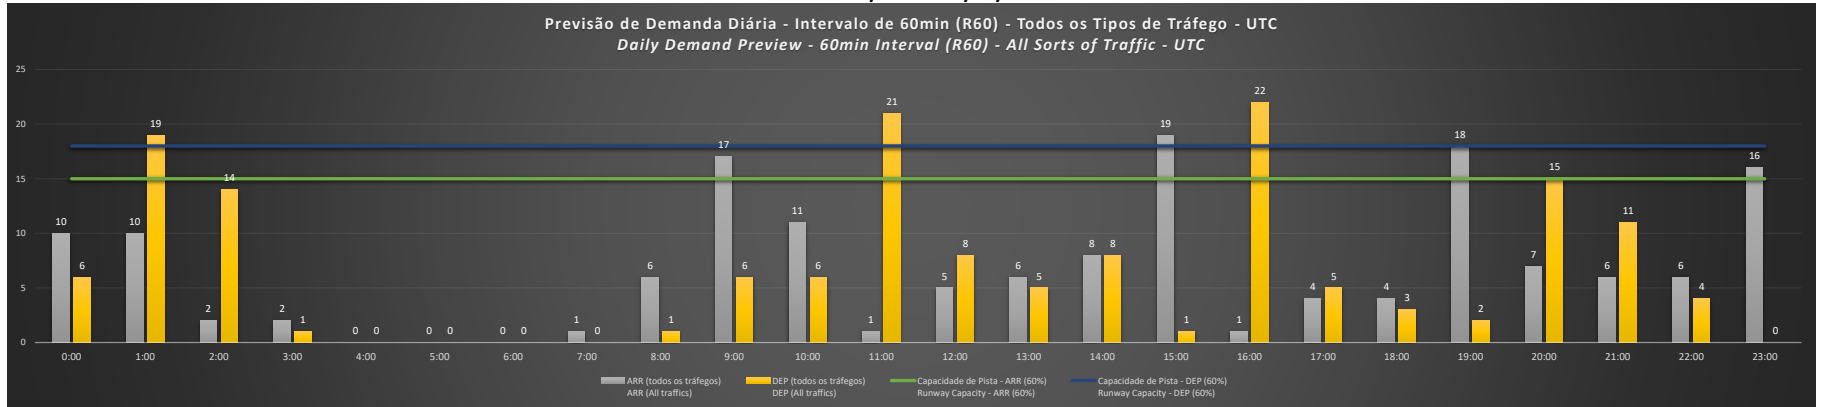

Visão Geral Semanal - Horários Recomendados para Inspeção em Voo

Weekly Overview - Recommended Flight Inspection Schedule

	0:00	1:00	2:00	3:00	4:00	5:00	6:00	7:00	8:00	9:00	10:00	11:00	12:00	13:00	14:00	15:00	16:00	17:00	18:00	19:00	20:00	21:00	22:00	23:00
17/01/2021	A/D	A/D	A/D	A/D	A/D	A/D	A/D	A/D	A/D	A/D	A/D	A	A/D	A/D	A/D	A/D	A	A/D	A/D	D	A/D	A/D	A/D	D
18/01/2021	A/D	A/D	A/D	A/D	A/D	A/D	A/D	A/D	A/D	D	A/D	A	A/D	A/D	A/D	D	A	A/D	A/D	D	A/D	A/D	A/D	D
19/01/2021	A/D	A/D	A/D	A/D	A/D	A/D	A/D	A/D	A/D	A/D	A/D	A	A/D	A/D	A/D	D	A	A/D	A/D	D	A/D	A/D	A/D	D
20/01/2021	A/D	A	A/D	A/D	A/D	A/D	A/D	A/D	A/D	D	A/D	A	A/D	A/D	A/D	D	A	A/D	A/D	D	A/D	A/D	A/D	D
21/01/2021	A/D	A	A/D	A/D	A/D	A/D	A/D	A/D	A/D	A/D	A/D	A	A/D	A/D	A/D	D	A	A/D	A/D	D	A/D	A/D	A/D	D
22/01/2021	A/D	A	A/D	A/D	A/D	A/D	A/D	A/D	A/D	D	A/D	A	A/D	A/D	A/D	D	A	A/D	A/D	D	A/D	A/D	A/D	D
23/01/2021	A/D	A/D	A/D	A/D	A/D	A/D	A/D	A/D	A/D	A/D	A/D	A	A/D	A/D	A/D	D	A	A/D	A/D	A/D	A/D	A/D	A/D	D

A/D - Horário Recomendado para Inspeção em Voo (aproximação e decolagem)
 Recommended Flight Inspection Schedule (approach and departure)

A - Horário Recomendado para Inspeção em Voo (aproximação somente)
 Recommended Flight Inspection Schedule (approach only)

NR - Horário Não Recomendado para Inspeção em Voo
 Not Recommended Flight Inspection Schedule

D - Horário Recomendado para Inspeção em Voo (decolagem somente)
 Recommended Flight Inspection Schedule (departure only)

SBKP/VCP - 17/01/2021

SBKP/VCP - 18/01/2021

SBKP/VCP - 19/01/2021

SBKP/VCP - 20/01/2021

SBKP/VCP - 21/01/2021

SBKP/VCP - 22/01/2021

SBKP/VCP - 23/01/2021