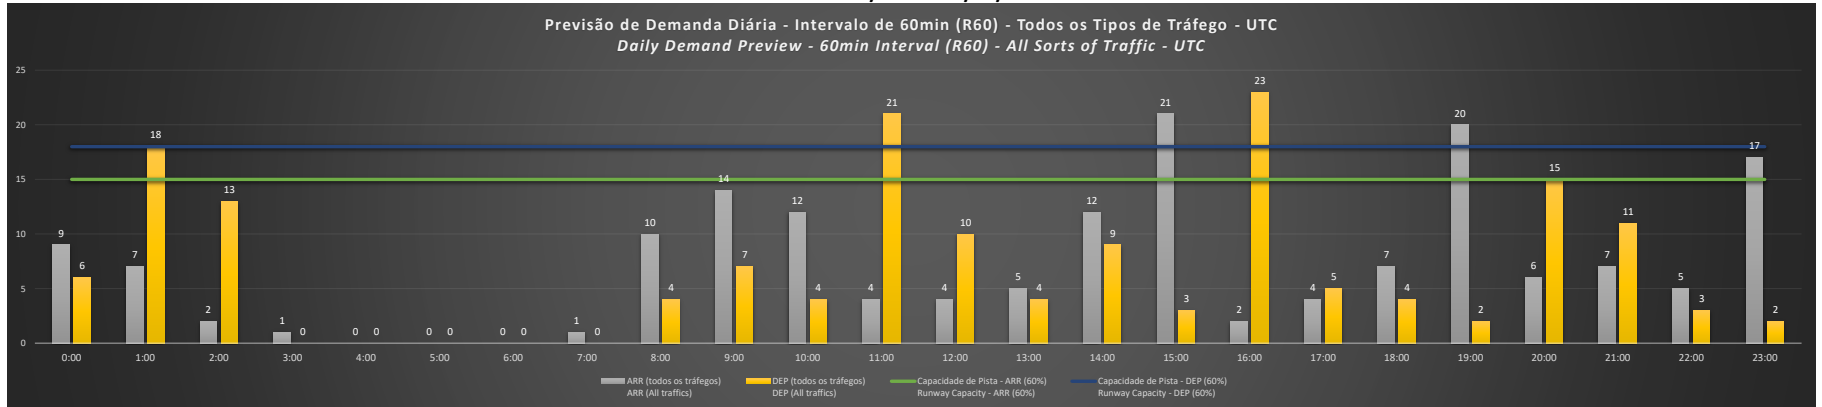

Visão Geral Semanal - Horários Recomendados para Inspeção em Voo

Weekly Overview - Recommended Flight Inspection Schedule

	0:00	1:00	2:00	3:00	4:00	5:00	6:00	7:00	8:00	9:00	10:00	11:00	12:00	13:00	14:00	15:00	16:00	17:00	18:00	19:00	20:00	21:00	22:00	23:00
17/01/2021	A/D	A/D	A/D	A/D	A/D	A/D	A/D	A/D	A/D	A/D	A/D	A	A/D	A/D	A/D	A/D	A	A/D	A/D	D	A/D	A/D	A/D	D
18/01/2021	A/D	A/D	A/D	A/D	A/D	A/D	A/D	A/D	A/D	D	A/D	A	A/D	A/D	A/D	D	A	A/D	A/D	D	A/D	A/D	A/D	D
19/01/2021	A/D	A/D	A/D	A/D	A/D	A/D	A/D	A/D	A/D	A/D	A/D	A	A/D	A/D	A/D	D	A	A/D	A/D	D	A/D	A/D	A/D	D
20/01/2021	A/D	A	A/D	A/D	A/D	A/D	A/D	A/D	A/D	D	A/D	A	A/D	A/D	A/D	D	A	A/D	A/D	D	A/D	A/D	A/D	D
21/01/2021	A/D	A	A/D	A/D	A/D	A/D	A/D	A/D	A/D	A/D	A/D	A	A/D	A/D	A/D	D	A	A/D	A/D	D	A/D	A/D	A/D	D
22/01/2021	A/D	A	A/D	A/D	A/D	A/D	A/D	A/D	A/D	D	A/D	A	A/D	A/D	A/D	D	A	A/D	A/D	D	A/D	A/D	A/D	D
23/01/2021	A/D	A/D	A/D	A/D	A/D	A/D	A/D	A/D	A/D	A/D	A/D	A	A/D	A/D	A/D	D	A	A/D	A/D	A/D	A/D	A/D	A/D	D

A/D - Horário Recomendado para Inspeção em Voo (aproximação e decolagem)
 Recommended Flight Inspection Schedule (approach and departure)

A - Horário Recomendado para Inspeção em Voo (aproximação somente)
 Recommended Flight Inspection Schedule (approach only)

NR - Horário Não Recomendado para Inspeção em Voo
 Not Recommended Flight Inspection Schedule

D - Horário Recomendado para Inspeção em Voo (decolagem somente)
 Recommended Flight Inspection Schedule (departure only)

SBKP/VCP - 17/01/2021

SBKP/VCP - 18/01/2021

SBKP/VCP - 19/01/2021

SBKP/VCP - 20/01/2021

SBKP/VCP - 21/01/2021

SBKP/VCP - 22/01/2021

SBKP/VCP - 23/01/2021