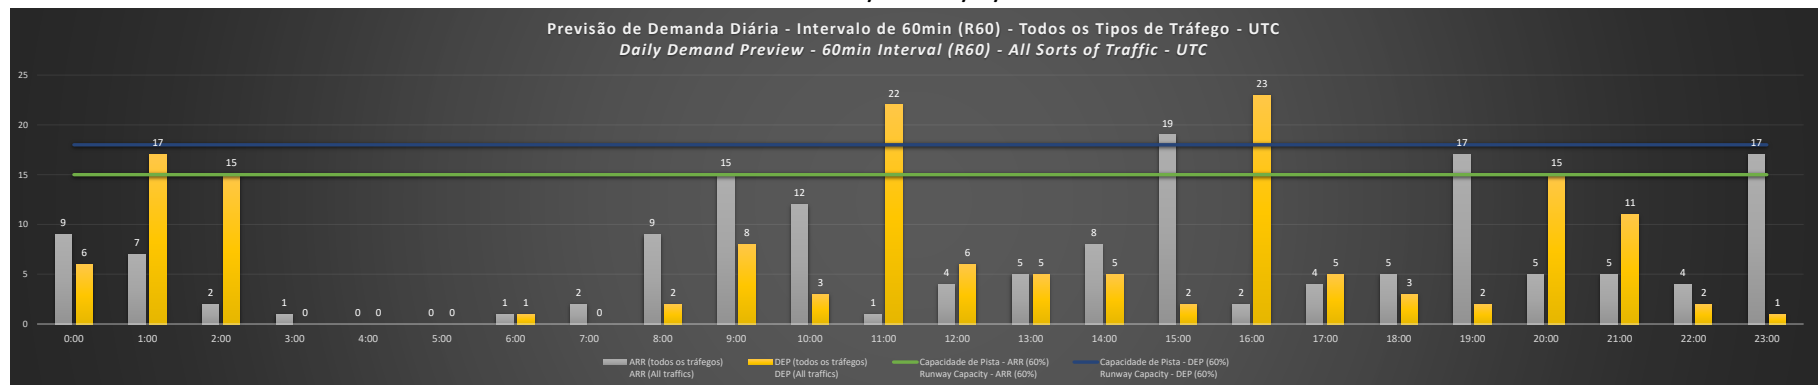

SBKP/VCP - 18/01/2021