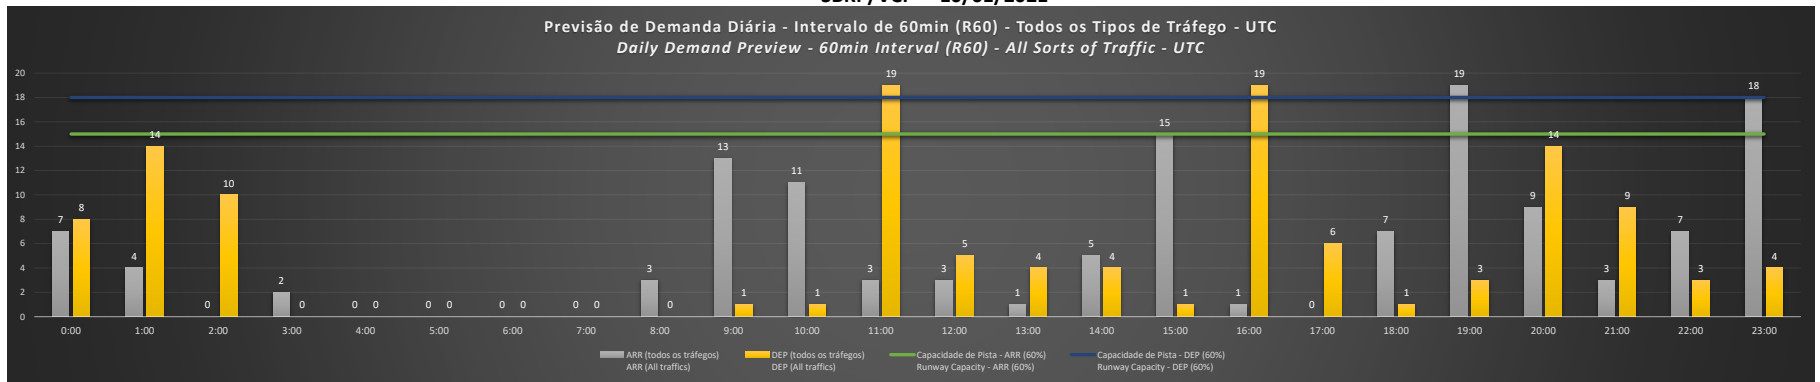

Visão Geral Semanal - Horários Recomendados para Inspeção em Voo

Weekly Overview - Recommended Flight Inspection Schedule

	0:00	1:00	2:00	3:00	4:00	5:00	6:00	7:00	8:00	9:00	10:00	11:00	12:00	13:00	14:00	15:00	16:00	17:00	18:00	19:00	20:00	21:00	22:00	23:00
10/01/2021	A/D	A/D	A/D	A/D	A/D	A/D	A/D	A/D	A/D	A/D	A/D	A	A/D	A/D	A/D	D	A	A/D	A/D	D	A/D	A/D	A/D	D
11/01/2021	A/D	A	A/D	A/D	A/D	A/D	A/D	A/D	A/D	A/D	A/D	A	A/D	A/D	A/D	D	A	A/D	A/D	D	A/D	A/D	A/D	D
12/01/2021	A/D	A/D	A/D	A/D	A/D	A/D	A/D	A/D	A/D	A/D	A/D	A	A/D	A/D	A/D	D	A	A/D	A/D	D	A/D	A/D	A/D	D
13/01/2021	A/D	A	A/D	A/D	A/D	A/D	A/D	A/D	A/D	D	A/D	A	A/D	A/D	A/D	D	A	A/D	A/D	D	A/D	A/D	A/D	D
14/01/2021	A/D	A	A/D	A/D	A/D	A/D	A/D	A/D	A/D	A/D	A/D	A	A/D	A/D	A/D	D	A	A/D	A/D	D	A/D	A/D	A/D	D
15/01/2021	A/D	A	A/D	A/D	A/D	A/D	A/D	A/D	A/D	D	A/D	A	A/D	A/D	A/D	D	A	A/D	A/D	D	A/D	A/D	A/D	D
16/01/2021	A/D	A/D	A/D	A/D	A/D	A/D	A/D	A/D	A/D	A/D	A/D	A	A/D	A/D	A/D	D	A	A/D	A/D	A/D	A/D	A/D	A/D	D

A/D - Horário Recomendado para Inspeção em Voo (aproximação e decolagem)
Recommended Flight Inspection Schedule (approach and departure)

A - Horário Recomendado para Inspeção em Voo (aproximação somente)
Recommended Flight Inspection Schedule (approach only)

NR - Horário Não Recomendado para Inspeção em Voo
Not Recommended Flight Inspection Schedule

D - Horário Recomendado para Inspeção em Voo (decolagem somente)
Recommended Flight Inspection Schedule (departure only)

SBKP/VCP - 10/01/2021