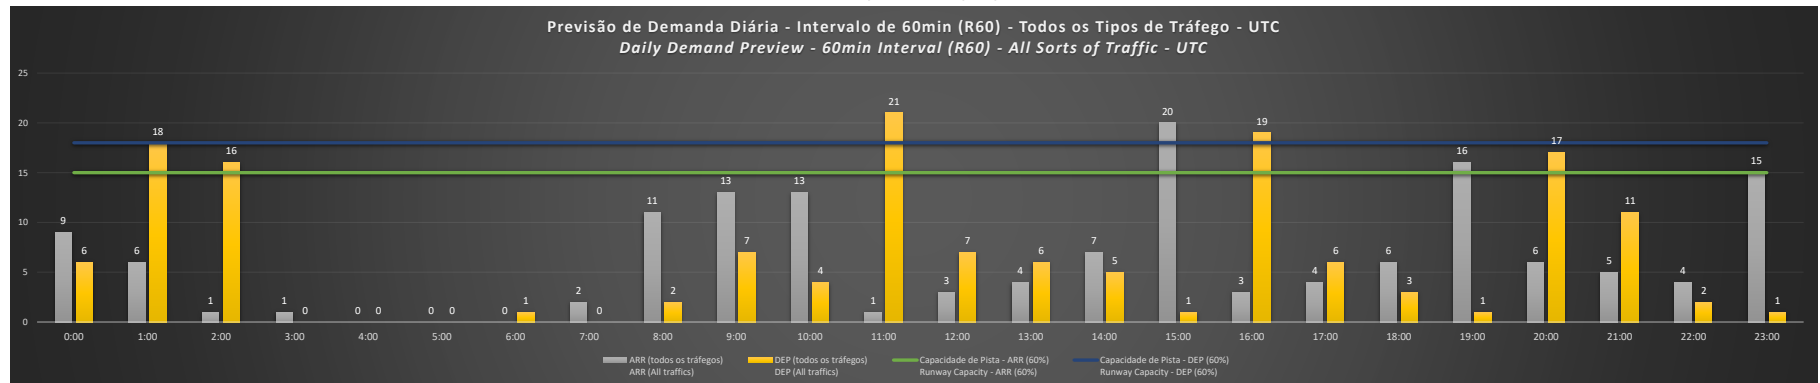

SBKP/VCP - 11/01/2021