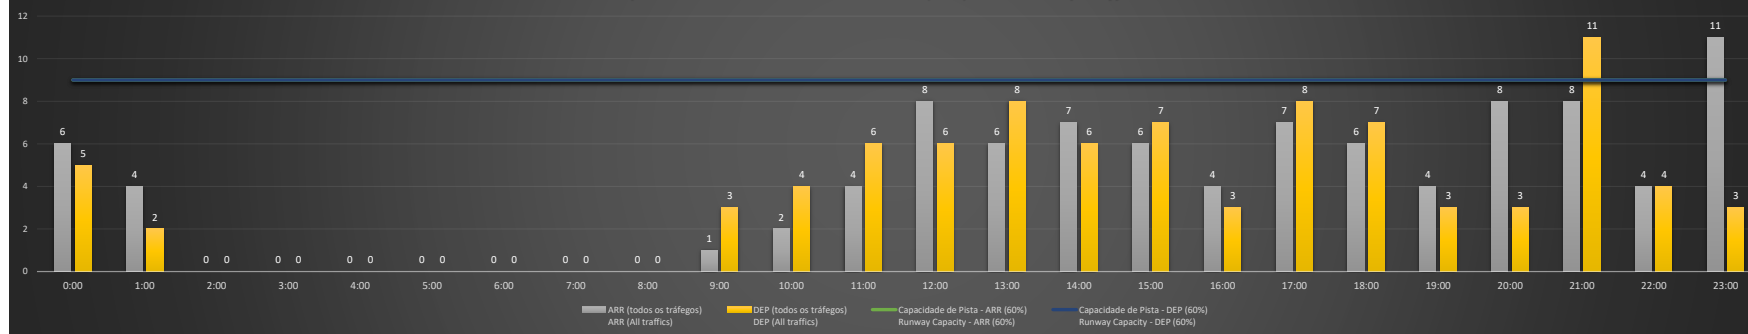

Visão Geral Semanal - Horários Recomendados para Inspeção em Voo

Weekly Overview - Recommended Flight Inspection Schedule

	0:00	1:00	2:00	3:00	4:00	5:00	6:00	7:00	8:00	9:00	10:00	11:00	12:00	13:00	14:00	15:00	16:00	17:00	18:00	19:00	20:00	21:00	22:00	23:00
27/12/2020	A/D	A/D	A/D	A/D	A/D	A/D	A/D	A/D	A/D	A/D	A/D	A/D	A/D	A/D	A/D	A/D	A/D	A/D	A/D	A/D	A	A/D	D	
28/12/2020	A	D	A/D	A/D	A/D	A/D	A/D	A/D	A/D	A/D	NR	NR	NR	A	D	A	A/D	NR	A	A/D	A/D	A	A/D	D
29/12/2020	A	A/D	A/D	A/D	A/D	A/D	A/D	A/D	A/D	A/D	NR	A	A/D	D	A/D	A/D	A/D	NR	A/D	A/D	A/D	A/D	A/D	D
30/12/2020	A	D	A/D	A/D	A/D	A/D	A/D	A/D	A/D	A/D	NR	A	A	A/D	D	A	A/D	NR	A	A/D	A/D	A	A/D	D
31/12/2020	A	D	A/D	A/D	A/D	A/D	A/D	A/D	A/D	A/D	D	A	A/D	A/D	A/D	A/D	A/D	A/D	A/D	A/D	A/D	A/D	A/D	A/D
01/01/2021	A/D	A/D	A/D	A/D	A/D	A/D	A/D	A/D	A/D	A/D	A/D	A/D	A/D	A/D	D	A/D	A	A	A/D	A/D	A/D	A	A/D	D
02/01/2021	A	D	A/D	A/D	A/D	A/D	A/D	A/D	A/D	A/D	D	A	A/D	A/D	A/D	A	A/D	A/D	A/D	A/D	A/D	A/D	A/D	A/D

A - Horário Recomendado para Inspeção em Voo (aproximação somente)
Recommended Flight Inspection Schedule (approach only)

NR - Horário Não Recomendado para Inspeção em Voo
Not Recommended Flight Inspection Schedule

D - Horário Recomendado para Inspeção em Voo (decolagem somente)
Recommended Flight Inspection Schedule (departure only)

SBRJ/SDU - 27/12/2020

Previsão de Demanda Diária - Intervalo de 60min (R60) - Todos os Tipos de Tráfego - UTC
Daily Demand Preview - 60min Interval (R60) - All Sorts of Traffic - UTC