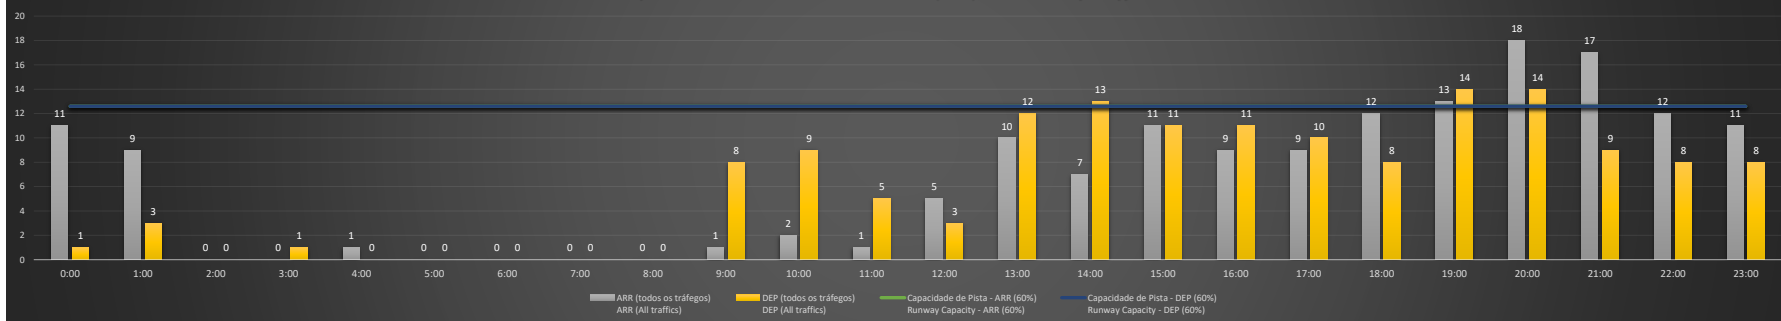

Visão Geral Semanal - Horários Recomendados para Inspeção em Voo

Weekly Overview - Recommended Flight Inspection Schedule

	0:00	1:00	2:00	3:00	4:00	5:00	6:00	7:00	8:00	9:00	10:00	11:00	12:00	13:00	14:00	15:00	16:00	17:00	18:00	19:00	20:00	21:00	22:00	23:00
20/12/2020	A/D	A/D	A/D	A/D	A/D	A/D	A/D	A/D	A/D	A/D	A/D	A/D	A/D	A/D	A	A/D	A/D	A/D	A/D	NR	NR	D	A/D	A/D
21/12/2020	D	A/D	A/D	A/D	A/D	A/D	A/D	A/D	A/D	A	A	A	A/D	NR	A/D	D	D	A	A/D	D	D	A	A/D	A/D
22/12/2020	D	A/D	A/D	A/D	A/D	A/D	A/D	A/D	A/D	NR	A	A	A/D	NR	A/D	D	A/D	A	A/D	D	D	A	A/D	A/D
23/12/2020	D	A/D	A/D	A/D	A/D	A/D	A/D	A/D	A/D	A	A	A/D	A	A/D	A/D	NR	NR	A	A/D	D	NR	NR	A/D	A/D
24/12/2020	D	A/D	A/D	A/D	A/D	A/D	A/D	A/D	A/D	A/D	A	A	D	NR	A/D	D	D	A	A/D	D	A	D	A/D	A/D
25/12/2020	A/D	A/D	A/D	A/D	A/D	A/D	A/D	A/D	A/D	A/D	A/D	A/D	A/D	A	A/D	NR	A/D	A	A/D	D	D	NR	A/D	A/D
26/12/2020	D	A/D	A/D	A/D	A/D	A/D	A/D	A/D	A/D	A/D	A	A/D	A	A	A/D	D	A/D	A/D	A/D	D	A/D	A/D	A/D	A/D

A - Horário Recomendado para Inspeção em Voo (aproximação somente)
Recommended Flight Inspection Schedule (approach only)

NR - Horário Não Recomendado para Inspeção em Voo
Not Recommended Flight Inspection Schedule

D - Horário Recomendado para Inspeção em Voo (decolagem somente)
Recommended Flight Inspection Schedule (departure only)

SBSP/CGH - 20/12/2020

Previsão de Demanda Diária - Intervalo de 60min (R60) - Todos os Tipos de Tráfego - UTC
Daily Demand Preview - 60min Interval (R60) - All Sorts of Traffic - UTC