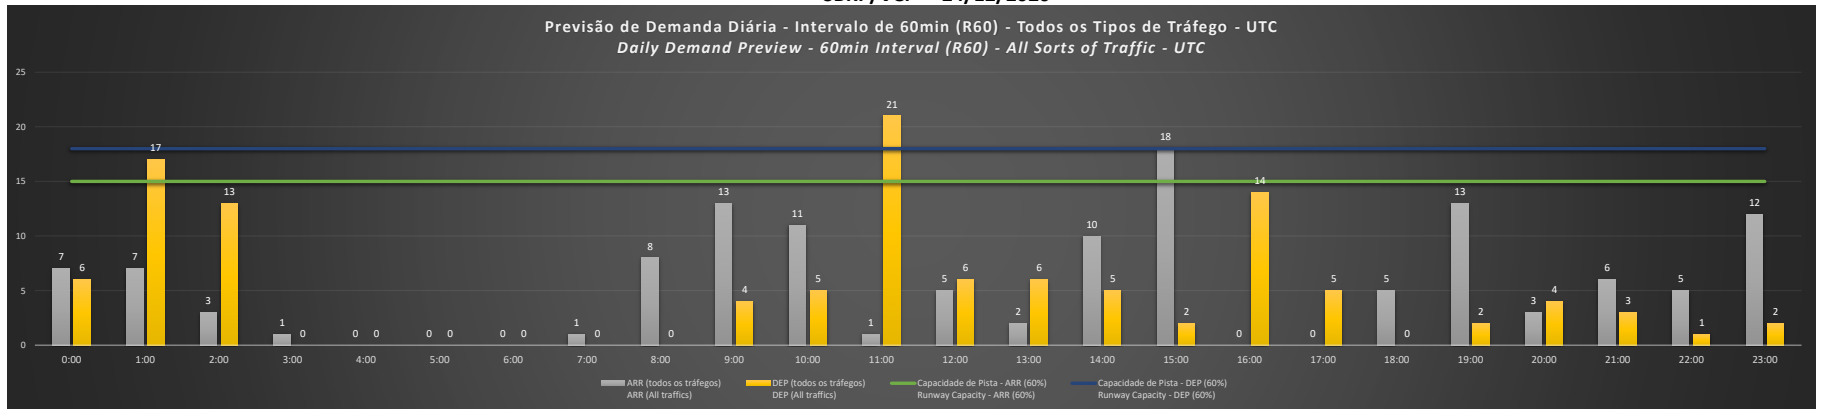

Visão Geral Semanal - Horários Recomendados para Inspeção em Voo

Weekly Overview - Recommended Flight Inspection Schedule

	0:00	1:00	2:00	3:00	4:00	5:00	6:00	7:00	8:00	9:00	10:00	11:00	12:00	13:00	14:00	15:00	16:00	17:00	18:00	19:00	20:00	21:00	22:00	23:00
20/12/2020	A/D	A/D	A/D	A/D	A/D	A/D	A/D	A/D	A/D	A/D	A/D	A	A/D	A/D	A/D	A/D	A	A/D	A/D	D	A/D	A/D	A/D	D
21/12/2020	A/D	A/D	A/D	A/D	A/D	A/D	A/D	A/D	A/D	A/D	D	A	A/D	A/D	A/D	D	A	A/D	A/D	D	A/D	A/D	A/D	D
22/12/2020	A/D	A/D	A/D	A/D	A/D	A/D	A/D	A/D	A/D	A/D	A/D	A	A/D	A/D	A/D	D	A	A/D	A/D	D	A/D	A/D	A/D	D
23/12/2020	A/D	A/D	A/D	A/D	A/D	A/D	A/D	A/D	A/D	A/D	A/D	A	A/D	A/D	A/D	D	A	A/D	A/D	D	A/D	A/D	A/D	D
24/12/2020	A/D	A/D	A/D	A/D	A/D	A/D	A/D	A/D	A/D	A/D	A/D	A	A/D	A/D	A/D	D	A/D	A/D	A/D	A/D	A/D	A/D	A/D	A/D
25/12/2020	A/D	A/D	A/D	A/D	A/D	A/D	A/D	A/D	A/D	A/D	A/D	A/D	A/D	A/D	A/D	A/D	A/D	A/D	A/D	A/D	A/D	A/D	A/D	A/D
26/12/2020	A/D	A/D	A/D	A/D	A/D	A/D	A/D	A/D	A/D	A/D	A/D	A	A/D	A/D	A/D	A/D	A	A/D	A/D	A/D	A/D	A/D	A/D	D

A/D - Horário Recomendado para Inspeção em Voo (aproximação e decolagem)
 Recommended Flight Inspection Schedule (approach and departure)

A - Horário Recomendado para Inspeção em Voo (aproximação somente)
 Recommended Flight Inspection Schedule (approach only)

NR - Horário Não Recomendado para Inspeção em Voo
 Not Recommended Flight Inspection Schedule

D - Horário Recomendado para Inspeção em Voo (decolagem somente)
 Recommended Flight Inspection Schedule (departure only)

SBKP/VCP - 20/12/2020

SBKP/VCP - 21/12/2020

SBKP/VCP - 22/12/2020

SBKP/VCP - 23/12/2020

SBKP/VCP - 24/12/2020

SBKP/VCP - 25/12/2020

SBKP/VCP - 26/12/2020