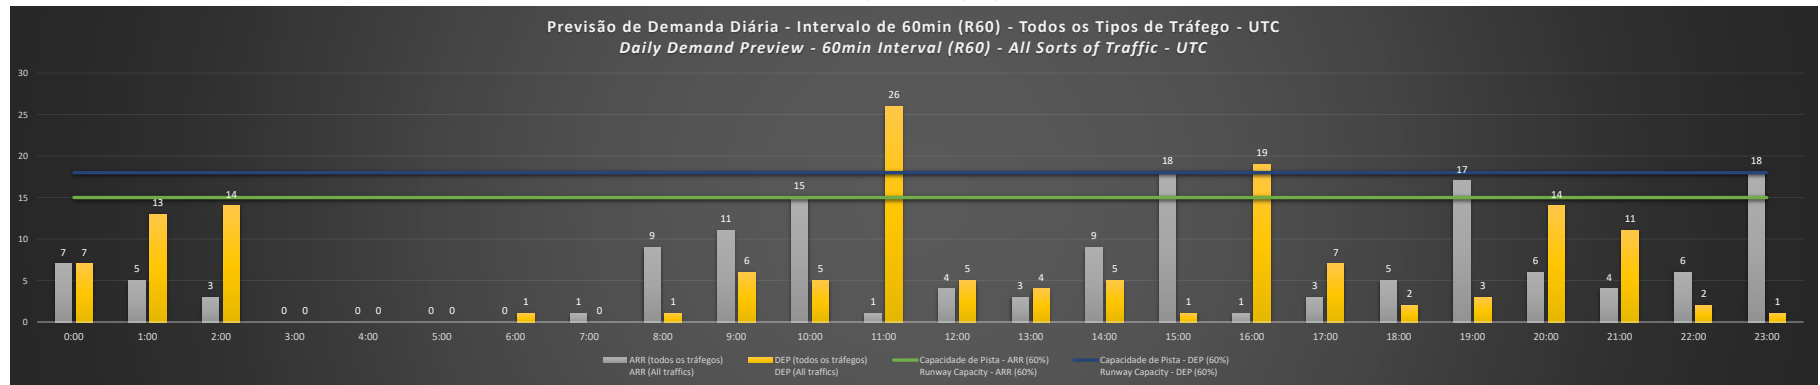

Visão Geral Semanal - Horários Recomendados para Inspeção em Voo

Weekly Overview - Recommended Flight Inspection Schedule

	0:00	1:00	2:00	3:00	4:00	5:00	6:00	7:00	8:00	9:00	10:00	11:00	12:00	13:00	14:00	15:00	16:00	17:00	18:00	19:00	20:00	21:00	22:00	23:00
20/12/2020	A/D	A/D	A/D	A/D	A/D	A/D	A/D	A/D	A/D	A/D	A/D	A	A/D	A/D	A/D	A/D	A	A/D	A/D	D	A/D	A/D	A/D	D
21/12/2020	A/D	A/D	A/D	A/D	A/D	A/D	A/D	A/D	A/D	A/D	D	A	A/D	A/D	A/D	D	A	A/D	A/D	D	A/D	A/D	A/D	D
22/12/2020	A/D	A/D	A/D	A/D	A/D	A/D	A/D	A/D	A/D	A/D	A/D	A	A/D	A/D	A/D	D	A	A/D	A/D	D	A/D	A/D	A/D	D
23/12/2020	A/D	A/D	A/D	A/D	A/D	A/D	A/D	A/D	A/D	A/D	A/D	A	A/D	A/D	A/D	D	A	A/D	A/D	D	A/D	A/D	A/D	D
24/12/2020	A/D	A/D	A/D	A/D	A/D	A/D	A/D	A/D	A/D	A/D	A/D	A	A/D	A/D	A/D	D	A/D	A/D	A/D	A/D	A/D	A/D	A/D	A/D
25/12/2020	A/D	A/D	A/D	A/D	A/D	A/D	A/D	A/D	A/D	A/D	A/D	A/D	A/D	A/D	A/D	A/D	A/D	A/D	A/D	A/D	A/D	A/D	A/D	A/D
26/12/2020	A/D	A/D	A/D	A/D	A/D	A/D	A/D	A/D	A/D	A/D	A/D	A	A/D	A/D	A/D	A/D	A	A/D	A/D	A/D	A/D	A/D	A/D	D

A/D - Horário Recomendado para Inspeção em Voo (aproximação e decolagem)
 Recommended Flight Inspection Schedule (approach and departure)

A - Horário Recomendado para Inspeção em Voo (aproximação somente)
 Recommended Flight Inspection Schedule (approach only)

NR - Horário Não Recomendado para Inspeção em Voo
 Not Recommended Flight Inspection Schedule

D - Horário Recomendado para Inspeção em Voo (decolagem somente)
 Recommended Flight Inspection Schedule (departure only)

SBKP/VCP - 20/12/2020

SBKP/VCP - 21/12/2020

SBKP/VCP - 22/12/2020

SBKP/VCP - 23/12/2020

SBKP/VCP - 24/12/2020

SBKP/VCP - 25/12/2020

SBKP/VCP - 26/12/2020