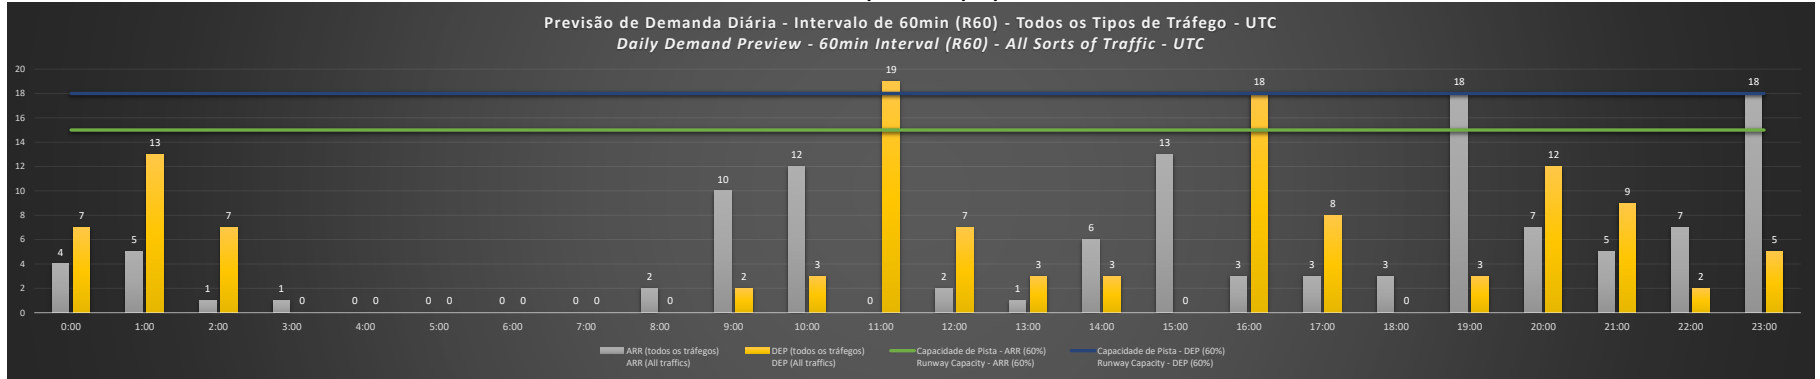

Visão Geral Semanal - Horários Recomendados para Inspeção em Voo

Weekly Overview - Recommended Flight Inspection Schedule

	0:00	1:00	2:00	3:00	4:00	5:00	6:00	7:00	8:00	9:00	10:00	11:00	12:00	13:00	14:00	15:00	16:00	17:00	18:00	19:00	20:00	21:00	22:00	23:00
20/12/2020	A/D	A/D	A/D	A/D	A/D	A/D	A/D	A/D	A/D	A/D	A/D	A	A/D	A/D	A/D	A/D	A	A/D	A/D	D	A/D	A/D	A/D	D
21/12/2020	A/D	A/D	A/D	A/D	A/D	A/D	A/D	A/D	A/D	A/D	D	A	A/D	A/D	A/D	D	A	A/D	A/D	D	A/D	A/D	A/D	D
22/12/2020	A/D	A/D	A/D	A/D	A/D	A/D	A/D	A/D	A/D	A/D	A/D	A	A/D	A/D	A/D	D	A	A/D	A/D	D	A/D	A/D	A/D	D
23/12/2020	A/D	A/D	A/D	A/D	A/D	A/D	A/D	A/D	A/D	A/D	A/D	A	A/D	A/D	A/D	D	A	A/D	A/D	D	A/D	A/D	A/D	D
24/12/2020	A/D	A/D	A/D	A/D	A/D	A/D	A/D	A/D	A/D	A/D	A/D	A	A/D	A/D	A/D	D	A/D	A/D	A/D	A/D	A/D	A/D	A/D	A/D
25/12/2020	A/D	A/D	A/D	A/D	A/D	A/D	A/D	A/D	A/D	A/D	A/D	A/D	A/D	A/D	A/D	A/D	A/D	A/D	A/D	A/D	A/D	A/D	A/D	A/D
26/12/2020	A/D	A/D	A/D	A/D	A/D	A/D	A/D	A/D	A/D	A/D	A/D	A	A/D	A/D	A/D	A/D	A	A/D	A/D	A/D	A/D	A/D	A/D	D

A/D - Horário Recomendado para Inspeção em Voo (aproximação e decolagem)
Recommended Flight Inspection Schedule (approach and departure)

A - Horário Recomendado para Inspeção em Voo (aproximação somente)
Recommended Flight Inspection Schedule (approach only)

NR - Horário Não Recomendado para Inspeção em Voo
Not Recommended Flight Inspection Schedule

D - Horário Recomendado para Inspeção em Voo (decolagem somente)
Recommended Flight Inspection Schedule (departure only)

SBKP/VCP - 20/12/2020