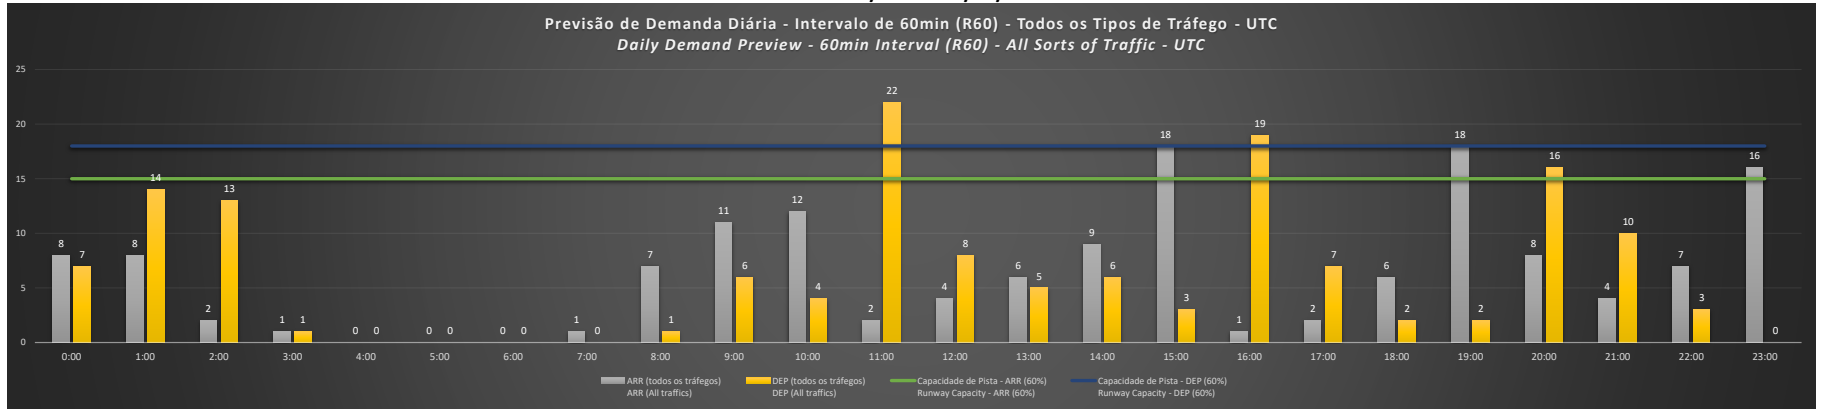

Visão Geral Semanal - Horários Recomendados para Inspeção em Voo

Weekly Overview - Recommended Flight Inspection Schedule

	0:00	1:00	2:00	3:00	4:00	5:00	6:00	7:00	8:00	9:00	10:00	11:00	12:00	13:00	14:00	15:00	16:00	17:00	18:00	19:00	20:00	21:00	22:00	23:00
20/12/2020	A/D	A/D	A/D	A/D	A/D	A/D	A/D	A/D	A/D	A/D	A/D	A	A/D	A/D	A/D	A/D	A	A/D	A/D	D	A/D	A/D	A/D	D
21/12/2020	A/D	A/D	A/D	A/D	A/D	A/D	A/D	A/D	A/D	A/D	D	A	A/D	A/D	A/D	D	A	A/D	A/D	D	A/D	A/D	A/D	D
22/12/2020	A/D	A/D	A/D	A/D	A/D	A/D	A/D	A/D	A/D	A/D	A/D	A	A/D	A/D	A/D	D	A	A/D	A/D	D	A/D	A/D	A/D	D
23/12/2020	A/D	A/D	A/D	A/D	A/D	A/D	A/D	A/D	A/D	A/D	A/D	A	A/D	A/D	A/D	D	A	A/D	A/D	D	A/D	A/D	A/D	D
24/12/2020	A/D	A/D	A/D	A/D	A/D	A/D	A/D	A/D	A/D	A/D	A/D	A	A/D	A/D	A/D	D	A/D	A/D	A/D	A/D	A/D	A/D	A/D	A/D
25/12/2020	A/D	A/D	A/D	A/D	A/D	A/D	A/D	A/D	A/D	A/D	A/D	A/D	A/D	A/D	A/D	A/D	A/D	A/D	A/D	A/D	A/D	A/D	A/D	A/D
26/12/2020	A/D	A/D	A/D	A/D	A/D	A/D	A/D	A/D	A/D	A/D	A/D	A	A/D	A/D	A/D	A/D	A	A/D	A/D	A/D	A/D	A/D	A/D	D

A/D - Horário Recomendado para Inspeção em Voo (aproximação e decolagem)
 Recommended Flight Inspection Schedule (approach and departure)

A - Horário Recomendado para Inspeção em Voo (aproximação somente)
 Recommended Flight Inspection Schedule (approach only)

NR - Horário Não Recomendado para Inspeção em Voo
 Not Recommended Flight Inspection Schedule

D - Horário Recomendado para Inspeção em Voo (decolagem somente)
 Recommended Flight Inspection Schedule (departure only)

SBKP/VCP - 20/12/2020

SBKP/VCP - 21/12/2020

SBKP/VCP - 22/12/2020

SBKP/VCP - 23/12/2020

SBKP/VCP - 24/12/2020

SBKP/VCP - 25/12/2020

SBKP/VCP - 26/12/2020