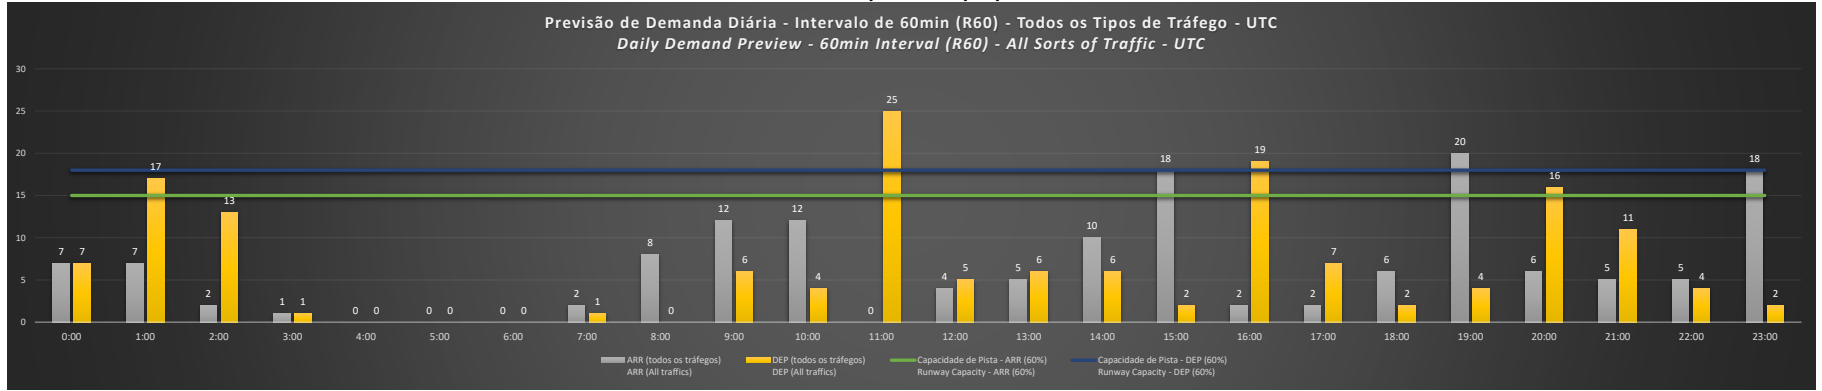

Visão Geral Semanal - Horários Recomendados para Inspeção em Voo

Weekly Overview - Recommended Flight Inspection Schedule

	0:00	1:00	2:00	3:00	4:00	5:00	6:00	7:00	8:00	9:00	10:00	11:00	12:00	13:00	14:00	15:00	16:00	17:00	18:00	19:00	20:00	21:00	22:00	23:00
20/12/2020	A/D	A/D	A/D	A/D	A/D	A/D	A/D	A/D	A/D	A/D	A/D	A	A/D	A/D	A/D	A/D	A	A/D	A/D	D	A/D	A/D	A/D	D
21/12/2020	A/D	A/D	A/D	A/D	A/D	A/D	A/D	A/D	A/D	A/D	D	A	A/D	A/D	A/D	D	A	A/D	A/D	D	A/D	A/D	A/D	D
22/12/2020	A/D	A/D	A/D	A/D	A/D	A/D	A/D	A/D	A/D	A/D	A/D	A	A/D	A/D	A/D	D	A	A/D	A/D	D	A/D	A/D	A/D	D
23/12/2020	A/D	A/D	A/D	A/D	A/D	A/D	A/D	A/D	A/D	A/D	A/D	A	A/D	A/D	A/D	D	A	A/D	A/D	D	A/D	A/D	A/D	D
24/12/2020	A/D	A/D	A/D	A/D	A/D	A/D	A/D	A/D	A/D	A/D	A/D	A	A/D	A/D	A/D	D	A/D	A/D	A/D	A/D	A/D	A/D	A/D	A/D
25/12/2020	A/D	A/D	A/D	A/D	A/D	A/D	A/D	A/D	A/D	A/D	A/D	A/D	A/D	A/D	A/D	A/D	A/D	A/D	A/D	A/D	A/D	A/D	A/D	A/D
26/12/2020	A/D	A/D	A/D	A/D	A/D	A/D	A/D	A/D	A/D	A/D	A/D	A	A/D	A/D	A/D	A/D	A	A/D	A/D	A/D	A/D	A/D	A/D	D

A/D - Horário Recomendado para Inspeção em Voo (aproximação e decolagem)
 Recommended Flight Inspection Schedule (approach and departure)

A - Horário Recomendado para Inspeção em Voo (aproximação somente)
 Recommended Flight Inspection Schedule (approach only)

NR - Horário Não Recomendado para Inspeção em Voo
 Not Recommended Flight Inspection Schedule

D - Horário Recomendado para Inspeção em Voo (decolagem somente)
 Recommended Flight Inspection Schedule (departure only)

SBKP/VCP - 20/12/2020

SBKP/VCP - 21/12/2020

SBKP/VCP - 22/12/2020

SBKP/VCP - 23/12/2020

SBKP/VCP - 24/12/2020

SBKP/VCP - 25/12/2020

SBKP/VCP - 26/12/2020