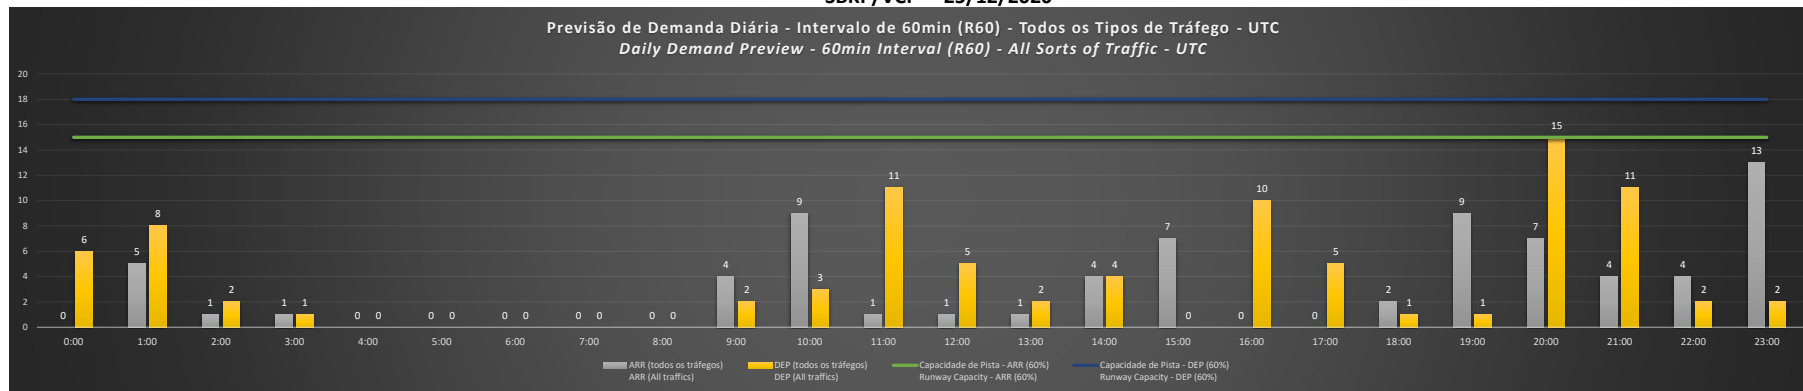

Visão Geral Semanal - Horários Recomendados para Inspeção em Voo

Weekly Overview - Recommended Flight Inspection Schedule

	0:00	1:00	2:00	3:00	4:00	5:00	6:00	7:00	8:00	9:00	10:00	11:00	12:00	13:00	14:00	15:00	16:00	17:00	18:00	19:00	20:00	21:00	22:00	23:00
20/12/2020	A/D	A/D	A/D	A/D	A/D	A/D	A/D	A/D	A/D	A/D	A/D	A	A/D	A/D	A/D	A/D	A	A/D	A/D	D	A/D	A/D	A/D	D
21/12/2020	A/D	A/D	A/D	A/D	A/D	A/D	A/D	A/D	A/D	A/D	D	A	A/D	A/D	A/D	D	A	A/D	A/D	D	A/D	A/D	A/D	D
22/12/2020	A/D	A/D	A/D	A/D	A/D	A/D	A/D	A/D	A/D	A/D	A/D	A	A/D	A/D	A/D	D	A	A/D	A/D	D	A/D	A/D	A/D	D
23/12/2020	A/D	A/D	A/D	A/D	A/D	A/D	A/D	A/D	A/D	A/D	A/D	A	A/D	A/D	A/D	D	A	A/D	A/D	D	A/D	A/D	A/D	D
24/12/2020	A/D	A/D	A/D	A/D	A/D	A/D	A/D	A/D	A/D	A/D	A/D	A	A/D	A/D	A/D	D	A/D	A/D	A/D	A/D	A/D	A/D	A/D	A/D
25/12/2020	A/D	A/D	A/D	A/D	A/D	A/D	A/D	A/D	A/D	A/D	A/D	A/D	A/D	A/D	A/D	A/D	A/D	A/D	A/D	A/D	A/D	A/D	A/D	A/D
26/12/2020	A/D	A/D	A/D	A/D	A/D	A/D	A/D	A/D	A/D	A/D	A/D	A	A/D	A/D	A/D	A/D	A	A/D	A/D	A/D	A/D	A/D	A/D	D

A/D - Horário Recomendado para Inspeção em Voo (aproximação e decolagem)
 Recommended Flight Inspection Schedule (approach and departure)

A - Horário Recomendado para Inspeção em Voo (aproximação somente)
 Recommended Flight Inspection Schedule (approach only)

NR - Horário Não Recomendado para Inspeção em Voo
 Not Recommended Flight Inspection Schedule

D - Horário Recomendado para Inspeção em Voo (decolagem somente)
 Recommended Flight Inspection Schedule (departure only)

SBKP/VCP - 20/12/2020

SBKP/VCP - 21/12/2020

SBKP/VCP - 22/12/2020

SBKP/VCP - 23/12/2020

SBKP/VCP - 24/12/2020

SBKP/VCP - 25/12/2020

SBKP/VCP - 26/12/2020