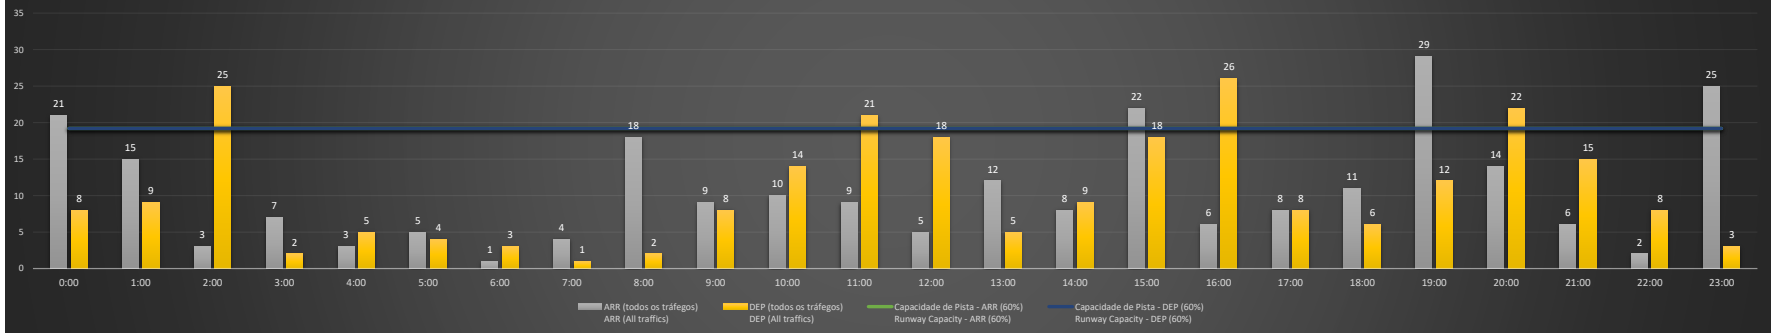

Visão Geral Semanal - Horários Recomendados para Inspeção em Voo

Weekly Overview - Recommended Flight Inspection Schedule

	0:00	1:00	2:00	3:00	4:00	5:00	6:00	7:00	8:00	9:00	10:00	11:00	12:00	13:00	14:00	15:00	16:00	17:00	18:00	19:00	20:00	21:00	22:00	23:00
20/12/2020	D	A/D	A	A/D	A/D	A/D	A/D	A/D	A/D	A/D	A/D	A	A/D	A/D	A/D	D	A	A/D	A/D	D	A	A/D	A/D	D
21/12/2020	D	A	A	A/D	A/D	A/D	A/D	A/D	A/D	A/D	D	A	A	A/D	A/D	D	A	A/D	A/D	D	A	A/D	A/D	D
22/12/2020	D	A	A	A/D	A/D	A/D	A/D	A/D	D	A/D	D	A	A	A/D	A/D	D	A	A/D	A/D	D	A	A/D	A/D	D
23/12/2020	D	A	A	A/D	A/D	A/D	A/D	A/D	D	A/D	D	A	A	A/D	A/D	D	A	A/D	A/D	D	A	A/D	A/D	D
24/12/2020	D	A	A	A/D	A/D	A/D	A/D	A/D	A/D	A/D	D	A	A	A/D	A/D	D	A	A/D	A/D	D	A	A/D	A/D	D
25/12/2020	D	A/D	A	A/D	A/D	A/D	A/D	A/D	D	A/D	A/D	A/D	A/D	A/D	A/D	A	A/D	A/D	D	A	A/D	A/D	D	
26/12/2020	D	A	A	A/D	A/D	A/D	A/D	A/D	D	A/D	NR	A	A	A/D	A/D	A/D	A	A/D	A/D	D	A	A/D	A/D	D

**A/D** - Horário Recomendado para Inspeção em Voo (aproximação e decolagem)  
 Recommended Flight Inspection Schedule (approach and departure)

**A** - Horário Recomendado para Inspeção em Voo (aproximação somente)  
 Recommended Flight Inspection Schedule (approach only)

**NR** - Horário Não Recomendado para Inspeção em Voo  
 Not Recommended Flight Inspection Schedule

**D** - Horário Recomendado para Inspeção em Voo (decolagem somente)  
 Recommended Flight Inspection Schedule (departure only)

SBGR/GRU - 20/12/2020

Previsão de Demanda Diária - Intervalo de 60min (R60) - Todos os Tipos de Tráfego - UTC  
 Daily Demand Preview - 60min Interval (R60) - All Sorts of Traffic - UTC

SBGR/GRU - 21/12/2020