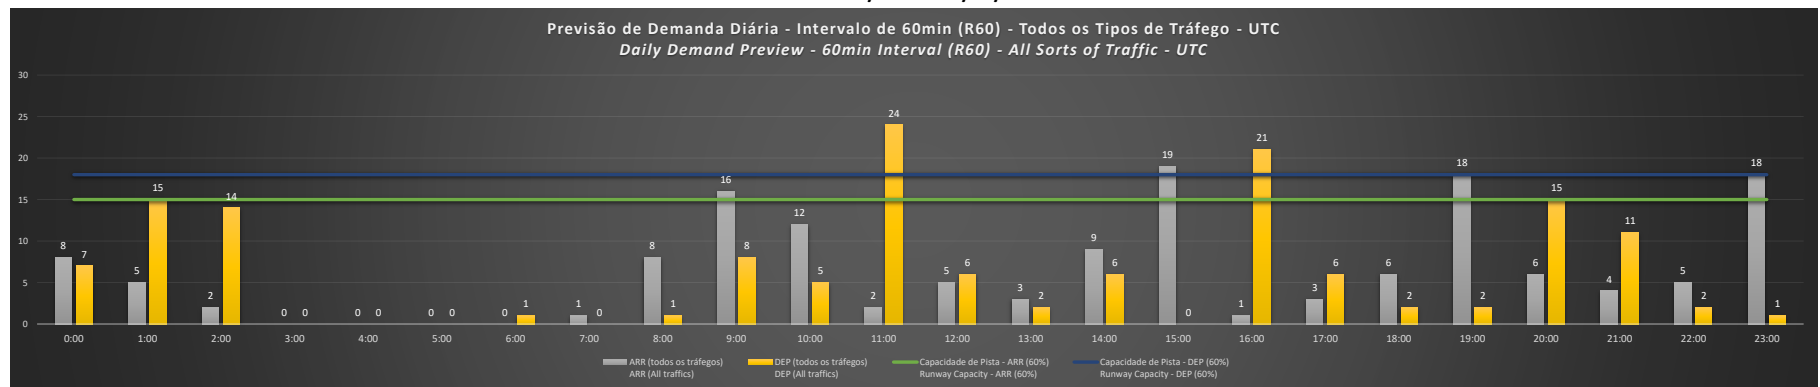

SBKP/VCP - 14/12/2020