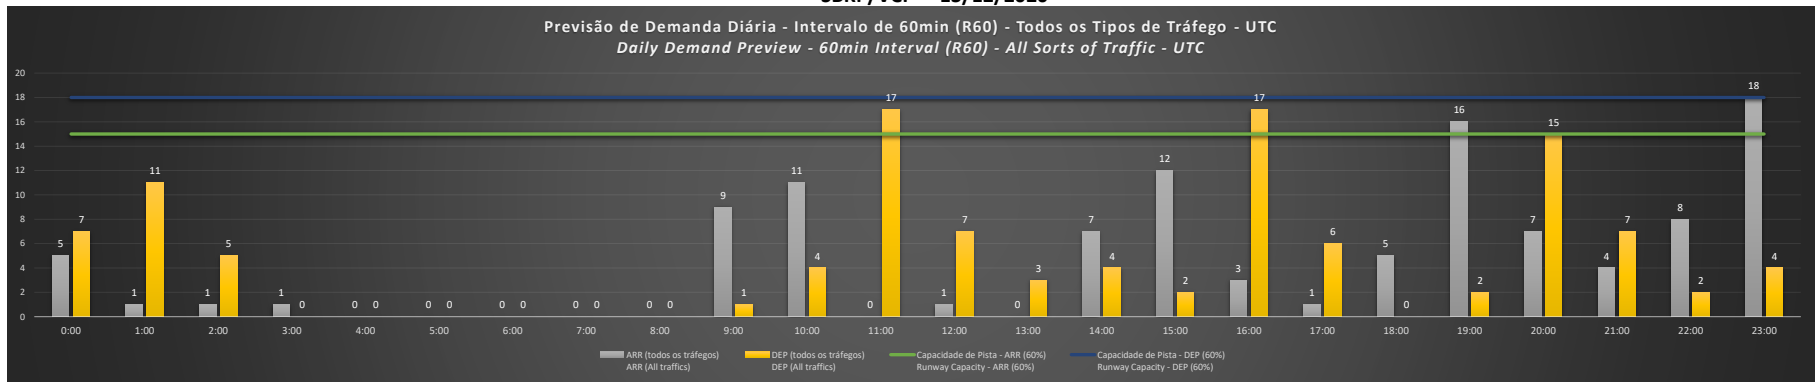

Visão Geral Semanal - Horários Recomendados para Inspeção em Voo

Weekly Overview - Recommended Flight Inspection Schedule

	0:00	1:00	2:00	3:00	4:00	5:00	6:00	7:00	8:00	9:00	10:00	11:00	12:00	13:00	14:00	15:00	16:00	17:00	18:00	19:00	20:00	21:00	22:00	23:00
13/12/2020	A/D	A/D	A/D	A/D	A/D	A/D	A/D	A/D	A/D	A/D	A/D	A/D	A/D	A/D	A/D	A/D	A/D	A/D	A/D	D	A/D	A/D	A/D	D
14/12/2020	A/D	A/D	A/D	A/D	A/D	A/D	A/D	A/D	A/D	D	A/D	A	A/D	A/D	A/D	D	A	A/D	A/D	D	A/D	A/D	A/D	D
15/12/2020	A/D	A/D	A/D	A/D	A/D	A/D	A/D	A/D	A/D	A/D	A/D	A	A/D	A/D	A/D	D	A	A/D	A/D	D	A/D	A/D	A/D	D
16/12/2020	A/D	A/D	A/D	A/D	A/D	A/D	A/D	A/D	A/D	A/D	A/D	A	A/D	A/D	A/D	D	A	A/D	A/D	D	A/D	A/D	A/D	A/D
17/12/2020	A/D	A/D	A/D	A/D	A/D	A/D	A/D	A/D	A/D	A/D	A/D	A	A/D	A/D	A/D	D	A	A/D	A/D	D	A/D	A/D	A/D	D
18/12/2020	A/D	A	A/D	A/D	A/D	A/D	A/D	A/D	A/D	D	A/D	A	A/D	A/D	A/D	D	A	A/D	A/D	D	A/D	A/D	A/D	D
19/12/2020	A/D	A/D	A/D	A/D	A/D	A/D	A/D	A/D	A/D	A/D	A/D	A	A/D	A/D	A/D	D	A	A/D	A/D	A/D	A/D	A/D	A/D	D

A/D - Horário Recomendado para Inspeção em Voo (aproximação e decolagem)
Recommended Flight Inspection Schedule (approach and departure)

A - Horário Recomendado para Inspeção em Voo (aproximação somente)
Recommended Flight Inspection Schedule (approach only)

NR - Horário Não Recomendado para Inspeção em Voo
Not Recommended Flight Inspection Schedule

D - Horário Recomendado para Inspeção em Voo (decolagem somente)
Recommended Flight Inspection Schedule (departure only)

SBKP/VCP - 13/12/2020