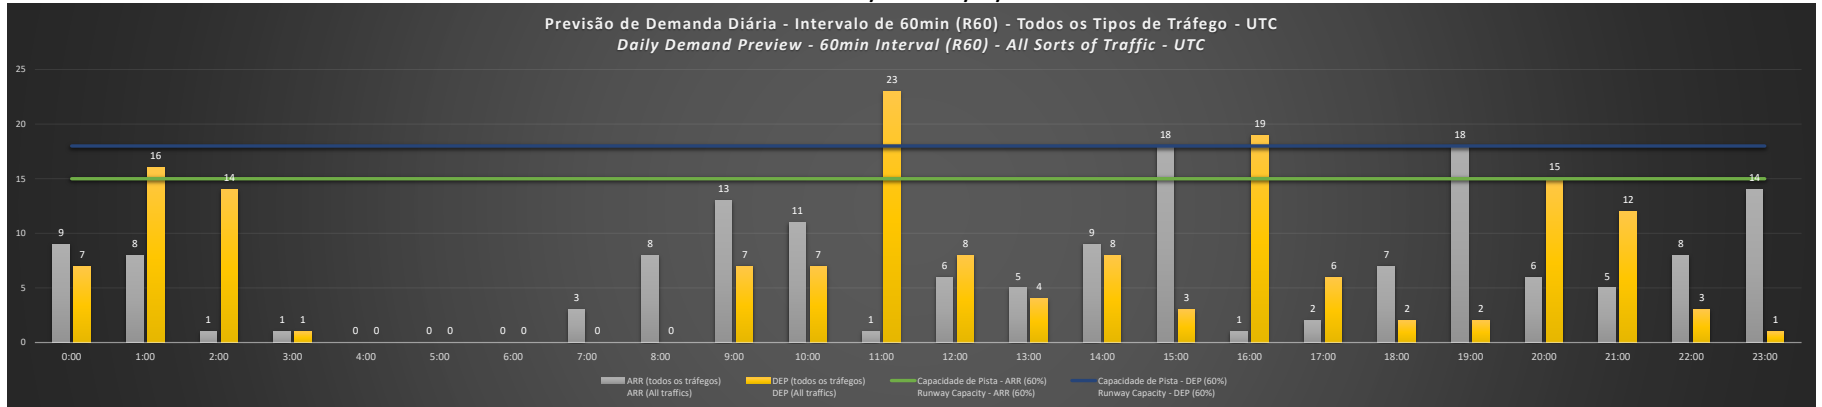

Visão Geral Semanal - Horários Recomendados para Inspeção em Voo

Weekly Overview - Recommended Flight Inspection Schedule

	0:00	1:00	2:00	3:00	4:00	5:00	6:00	7:00	8:00	9:00	10:00	11:00	12:00	13:00	14:00	15:00	16:00	17:00	18:00	19:00	20:00	21:00	22:00	23:00
13/12/2020	A/D	A/D	A/D	A/D	A/D	A/D	A/D	A/D	A/D	A/D	A/D	A/D	A/D	A/D	A/D	A/D	A/D	A/D	A/D	D	A/D	A/D	A/D	D
14/12/2020	A/D	A/D	A/D	A/D	A/D	A/D	A/D	A/D	A/D	D	A/D	A	A/D	A/D	A/D	D	A	A/D	A/D	D	A/D	A/D	A/D	D
15/12/2020	A/D	A/D	A/D	A/D	A/D	A/D	A/D	A/D	A/D	A/D	A/D	A	A/D	A/D	A/D	D	A	A/D	A/D	D	A/D	A/D	A/D	D
16/12/2020	A/D	A/D	A/D	A/D	A/D	A/D	A/D	A/D	A/D	A/D	A/D	A	A/D	A/D	A/D	D	A	A/D	A/D	D	A/D	A/D	A/D	A/D
17/12/2020	A/D	A/D	A/D	A/D	A/D	A/D	A/D	A/D	A/D	A/D	A/D	A	A/D	A/D	A/D	D	A	A/D	A/D	D	A/D	A/D	A/D	D
18/12/2020	A/D	A	A/D	A/D	A/D	A/D	A/D	A/D	A/D	D	A/D	A	A/D	A/D	A/D	D	A	A/D	A/D	D	A/D	A/D	A/D	D
19/12/2020	A/D	A/D	A/D	A/D	A/D	A/D	A/D	A/D	A/D	A/D	A/D	A	A/D	A/D	A/D	D	A	A/D	A/D	A/D	A/D	A/D	A/D	D

**A/D** - Horário Recomendado para Inspeção em Voo (aproximação e decolagem)  
 Recommended Flight Inspection Schedule (approach and departure)

**A** - Horário Recomendado para Inspeção em Voo (aproximação somente)  
 Recommended Flight Inspection Schedule (approach only)

**NR** - Horário Não Recomendado para Inspeção em Voo  
 Not Recommended Flight Inspection Schedule

**D** - Horário Recomendado para Inspeção em Voo (decolagem somente)  
 Recommended Flight Inspection Schedule (departure only)

SBKP/VCP - 13/12/2020

SBKP/VCP - 14/12/2020

**SBKP/VCP - 15/12/2020**

**SBKP/VCP - 16/12/2020**

**SBKP/VCP - 17/12/2020**