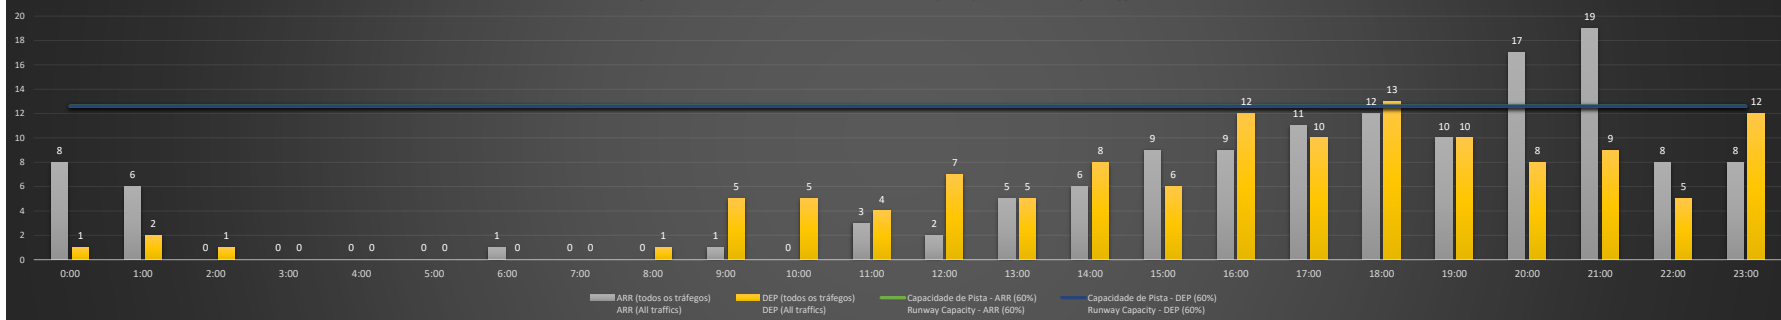

Visão Geral Semanal - Horários Recomendados para Inspeção em Voo

Weekly Overview - Recommended Flight Inspection Schedule

	0:00	1:00	2:00	3:00	4:00	5:00	6:00	7:00	8:00	9:00	10:00	11:00	12:00	13:00	14:00	15:00	16:00	17:00	18:00	19:00	20:00	21:00	22:00	23:00	
06/12/2020	A/D	A/D	A/D	A/D	A/D	A/D	A/D	A/D	A/D	A/D	A/D	A/D	A/D	A/D	A/D	A/D	A/D	A/D	A	A/D	D	D	A/D	A/D	
07/12/2020	A/D	A/D	A/D	A/D	A/D	A/D	A/D	A/D	A/D	A/D	A/D	D	A	D	A/D	D	A	A/D	A/D	A/D	A/D	A/D	A/D	A/D	
08/12/2020	A/D	A/D	A/D	A/D	A/D	A/D	A/D	A/D	A/D	A/D	A/D	D	NR	NR	A/D	A/D	A/D	A/D	A	A	A/D	D	A/D	A/D	
09/12/2020	A/D	A/D	A/D	A/D	A/D	A/D	A/D	A/D	A/D	A/D	A	A	A	A/D	A/D	D	A/D	A/D	A/D	A	A/D	D	A/D	A/D	
10/12/2020	D	A/D	A/D	A/D	A/D	A/D	A/D	A/D	A/D	A/D	A	NR	A	D	A/D	A/D	D	A/D	A	A	NR	D	A/D	A	
11/12/2020	A/D	A/D	A/D	A/D	A/D	A/D	A/D	A/D	A/D	A/D	A/D	NR	A	D	A	D	A	A	A	A	A/D	A	D	D	A
12/12/2020	A/D	A/D	A/D	A/D	A/D	A/D	A/D	A/D	A/D	A/D	A/D	A/D	A	D	A/D	A/D	A/D	A/D	A/D	A/D	A/D	A/D	A/D	A/D	

A - Horário Recomendado para Inspeção em Voo (aproximação somente)
Recommended Flight Inspection Schedule (approach only)

NR - Horário Não Recomendado para Inspeção em Voo
Not Recommended Flight Inspection Schedule

D - Horário Recomendado para Inspeção em Voo (decolagem somente)
Recommended Flight Inspection Schedule (departure only)

SBSP/CGH - 06/12/2020

Previsão de Demanda Diária - Intervalo de 60min (R60) - Todos os Tipos de Tráfego - UTC
Daily Demand Preview - 60min Interval (R60) - All Sorts of Traffic - UTC