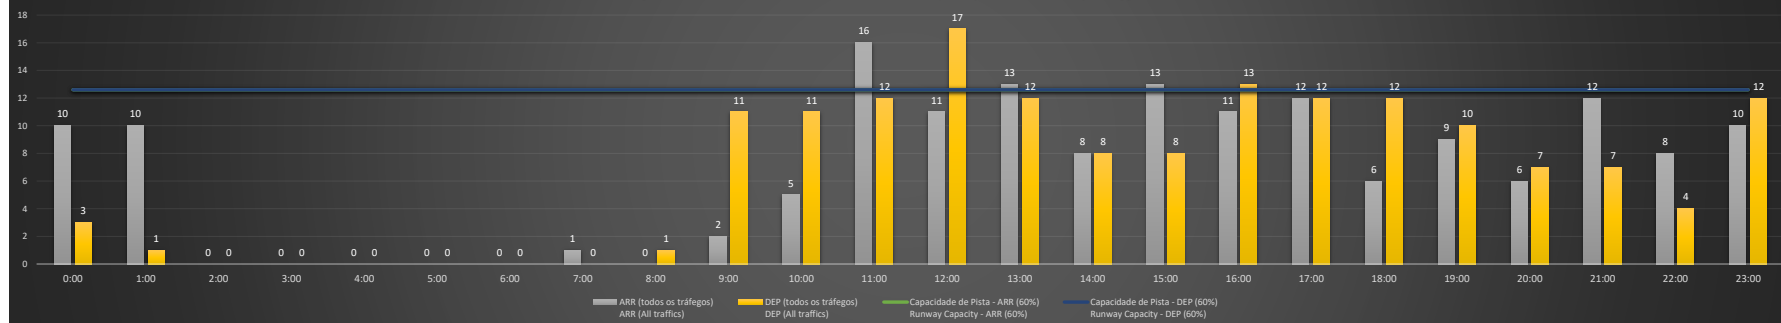

SBSP/CGH - 07/12/2020

Previsão de Demanda Diária - Intervalo de 60min (R60) - Todos os Tipos de Tráfego - UTC
Daily Demand Preview - 60min Interval (R60) - All Sorts of Traffic - UTC