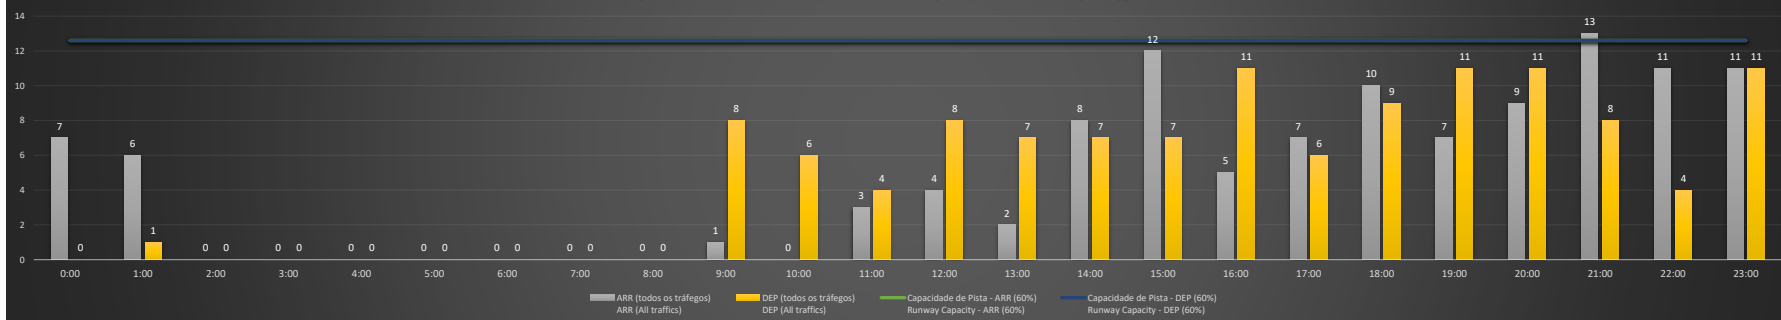

Visão Geral Semanal - Horários Recomendados para Inspeção em Voo

Weekly Overview - Recommended Flight Inspection Schedule

	0:00	1:00	2:00	3:00	4:00	5:00	6:00	7:00	8:00	9:00	10:00	11:00	12:00	13:00	14:00	15:00	16:00	17:00	18:00	19:00	20:00	21:00	22:00	23:00
29/11/2020	A/D	A/D	A/D	A/D	A/D	A/D	A/D	A/D	A/D	A/D	A/D	A/D	A/D	A/D	A/D	A/D	A/D	A/D	A/D	A/D	A/D	D	A/D	A/D
30/11/2020	A/D	A/D	A/D	A/D	A/D	A/D	A/D	A/D	A/D	A/D	A/D	NR	A	A	A/D	A/D	A/D	A/D	A/D	A/D	A/D	D	A/D	A/D
01/12/2020	A/D	A/D	A/D	A/D	A/D	A/D	A/D	A/D	A/D	A/D	A/D	NR	A	A/D	D	A/D	A/D	A/D	A/D	A/D	A/D	D	A/D	A/D
02/12/2020	A/D	A/D	A/D	A/D	A/D	A/D	A/D	A/D	A/D	A/D	A/D	D	A/D	D	A/D	NR	A/D	A/D	A/D	D	A/D	A/D	A/D	A/D
03/12/2020	A/D	A/D	A/D	A/D	A/D	A/D	A/D	A/D	A/D	A/D	A/D	A/D	A	D	A/D	D	NR	D	A	A/D	A	D	A	A
04/12/2020	A/D	A/D	A/D	A/D	A/D	A/D	A/D	A/D	A/D	A/D	A	D	A	A/D	A/D	A/D	D	NR	A	A/D	A/D	A/D	A/D	A/D
05/12/2020	A/D	A/D	A/D	A/D	A/D	A/D	A/D	A/D	A/D	A/D	A/D	A/D	A	D	A/D	A/D	A/D	A/D	A/D	A/D	A/D	A/D	A/D	A/D

A - Horário Recomendado para Inspeção em Voo (aproximação somente)
Recommended Flight Inspection Schedule (approach only)

NR - Horário Não Recomendado para Inspeção em Voo
Not Recommended Flight Inspection Schedule

D - Horário Recomendado para Inspeção em Voo (decolagem somente)
Recommended Flight Inspection Schedule (departure only)

SBSP/CGH - 29/11/2020

Previsão de Demanda Diária - Intervalo de 60min (R60) - Todos os Tipos de Tráfego - UTC
Daily Demand Preview - 60min Interval (R60) - All Sorts of Traffic - UTC