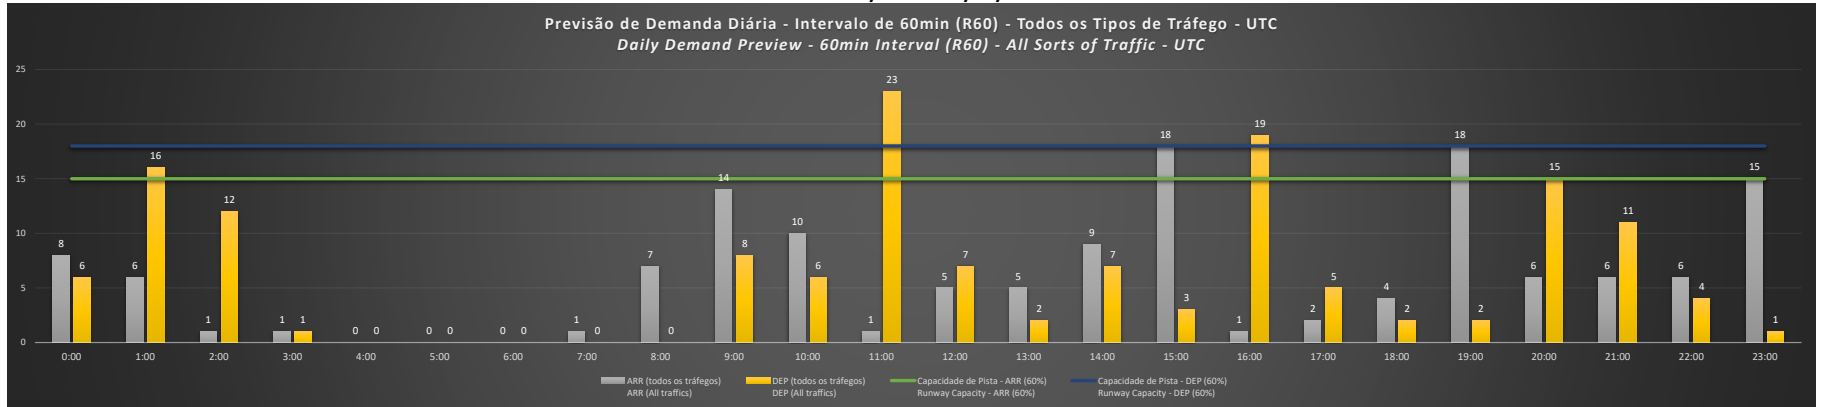

Visão Geral Semanal - Horários Recomendados para Inspeção em Voo

Weekly Overview - Recommended Flight Inspection Schedule

	0:00	1:00	2:00	3:00	4:00	5:00	6:00	7:00	8:00	9:00	10:00	11:00	12:00	13:00	14:00	15:00	16:00	17:00	18:00	19:00	20:00	21:00	22:00	23:00
29/11/2020	A/D	A/D	A/D	A/D	A/D	A/D	A/D	A/D	A/D	A/D	A/D	A	A/D	A/D	A/D	A/D	A	A/D	A/D	D	A/D	A/D	A/D	D
30/11/2020	A/D	A/D	A/D	A/D	A/D	A/D	A/D	A/D	A/D	A/D	A/D	A	A/D	A/D	A/D	D	A	A/D	A/D	D	A/D	A/D	A/D	D
01/12/2020	A/D	A/D	A/D	A/D	A/D	A/D	A/D	A/D	A/D	A/D	A/D	A	A/D	A/D	A/D	D	A	A/D	A/D	D	A/D	A/D	A/D	D
02/12/2020	A/D	A/D	A/D	A/D	A/D	A/D	A/D	A/D	A/D	A/D	A/D	A	A/D	A/D	A/D	D	A	A/D	A/D	D	A/D	A/D	A/D	D
03/12/2020	A/D	A/D	A/D	A/D	A/D	A/D	A/D	A/D	A/D	A/D	A/D	A	A/D	A/D	A/D	D	A	A/D	A/D	D	A/D	A/D	A/D	D
04/12/2020	A/D	A	A/D	A/D	A/D	A/D	A/D	A/D	A/D	A/D	A/D	A	A/D	A/D	A/D	D	A	A/D	A/D	D	A/D	A/D	A/D	A/D
05/12/2020	A/D	A/D	A/D	A/D	A/D	A/D	A/D	A/D	A/D	A/D	A/D	A	A/D	A/D	A/D	D	A	A/D	A/D	A/D	A/D	A/D	A/D	D

A/D - Horário Recomendado para Inspeção em Voo (aproximação e decolagem)
 Recommended Flight Inspection Schedule (approach and departure)

A - Horário Recomendado para Inspeção em Voo (aproximação somente)
 Recommended Flight Inspection Schedule (approach only)

NR - Horário Não Recomendado para Inspeção em Voo
 Not Recommended Flight Inspection Schedule

D - Horário Recomendado para Inspeção em Voo (decolagem somente)
 Recommended Flight Inspection Schedule (departure only)

SBKP/VCP - 29/11/2020

SBKP/VCP - 30/11/2020

SBKP/VCP - 01/12/2020

SBKP/VCP - 02/12/2020

SBKP/VCP - 03/12/2020

SBKP/VCP - 04/12/2020

SBKP/VCP - 05/12/2020