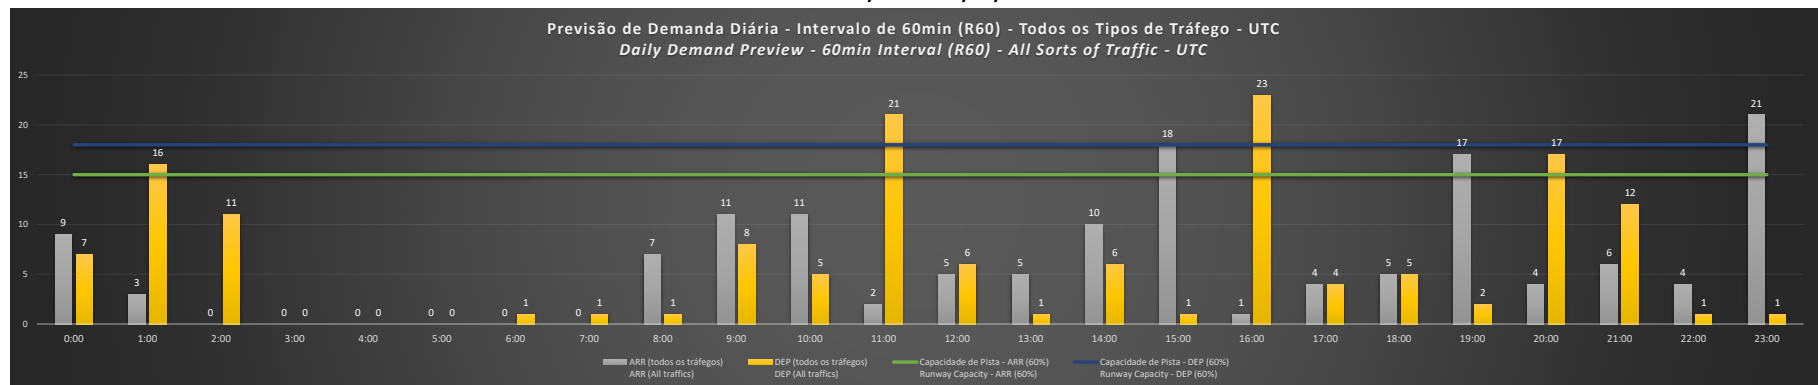

Visão Geral Semanal - Horários Recomendados para Inspeção em Voo

Weekly Overview - Recommended Flight Inspection Schedule

	0:00	1:00	2:00	3:00	4:00	5:00	6:00	7:00	8:00	9:00	10:00	11:00	12:00	13:00	14:00	15:00	16:00	17:00	18:00	19:00	20:00	21:00	22:00	23:00
29/11/2020	A/D	A/D	A/D	A/D	A/D	A/D	A/D	A/D	A/D	A/D	A/D	A	A/D	A/D	A/D	A/D	A	A/D	A/D	D	A/D	A/D	A/D	D
30/11/2020	A/D	A/D	A/D	A/D	A/D	A/D	A/D	A/D	A/D	A/D	A/D	A	A/D	A/D	A/D	D	A	A/D	A/D	D	A/D	A/D	A/D	D
01/12/2020	A/D	A/D	A/D	A/D	A/D	A/D	A/D	A/D	A/D	A/D	A/D	A	A/D	A/D	A/D	D	A	A/D	A/D	D	A/D	A/D	A/D	D
02/12/2020	A/D	A/D	A/D	A/D	A/D	A/D	A/D	A/D	A/D	A/D	A/D	A	A/D	A/D	A/D	D	A	A/D	A/D	D	A/D	A/D	A/D	D
03/12/2020	A/D	A/D	A/D	A/D	A/D	A/D	A/D	A/D	A/D	A/D	A/D	A	A/D	A/D	A/D	D	A	A/D	A/D	D	A/D	A/D	A/D	D
04/12/2020	A/D	A	A/D	A/D	A/D	A/D	A/D	A/D	A/D	A/D	A/D	A	A/D	A/D	A/D	D	A	A/D	A/D	D	A/D	A/D	A/D	A/D
05/12/2020	A/D	A/D	A/D	A/D	A/D	A/D	A/D	A/D	A/D	A/D	A/D	A	A/D	A/D	A/D	D	A	A/D	A/D	A/D	A/D	A/D	A/D	D

A/D - Horário Recomendado para Inspeção em Voo (aproximação e decolagem)
 Recommended Flight Inspection Schedule (approach and departure)

A - Horário Recomendado para Inspeção em Voo (aproximação somente)
 Recommended Flight Inspection Schedule (approach only)

NR - Horário Não Recomendado para Inspeção em Voo
 Not Recommended Flight Inspection Schedule

D - Horário Recomendado para Inspeção em Voo (decolagem somente)
 Recommended Flight Inspection Schedule (departure only)

SBKP/VCP - 29/11/2020

SBKP/VCP - 30/11/2020

SBKP/VCP - 01/12/2020

SBKP/VCP - 02/12/2020

SBKP/VCP - 03/12/2020

SBKP/VCP - 04/12/2020

SBKP/VCP - 05/12/2020