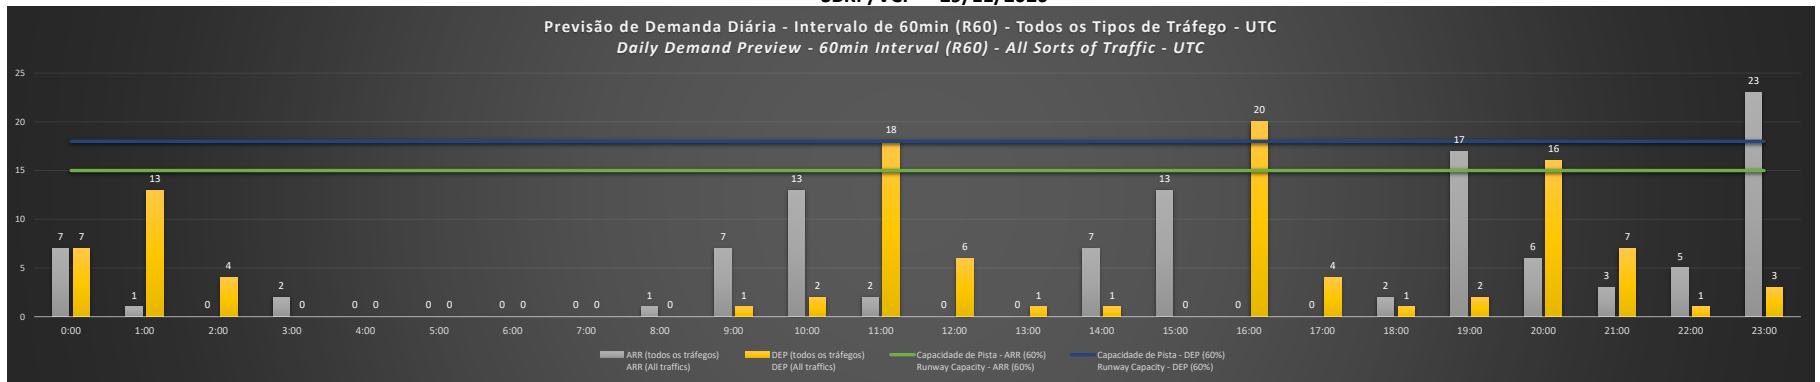

Visão Geral Semanal - Horários Recomendados para Inspeção em Voo

Weekly Overview - Recommended Flight Inspection Schedule

	0:00	1:00	2:00	3:00	4:00	5:00	6:00	7:00	8:00	9:00	10:00	11:00	12:00	13:00	14:00	15:00	16:00	17:00	18:00	19:00	20:00	21:00	22:00	23:00
29/11/2020	A/D	A/D	A/D	A/D	A/D	A/D	A/D	A/D	A/D	A/D	A/D	A	A/D	A/D	A/D	A/D	A	A/D	A/D	D	A/D	A/D	A/D	D
30/11/2020	A/D	A/D	A/D	A/D	A/D	A/D	A/D	A/D	A/D	A/D	A/D	A	A/D	A/D	A/D	D	A	A/D	A/D	D	A/D	A/D	A/D	D
01/12/2020	A/D	A/D	A/D	A/D	A/D	A/D	A/D	A/D	A/D	A/D	A/D	A	A/D	A/D	A/D	D	A	A/D	A/D	D	A/D	A/D	A/D	D
02/12/2020	A/D	A/D	A/D	A/D	A/D	A/D	A/D	A/D	A/D	A/D	A/D	A	A/D	A/D	A/D	D	A	A/D	A/D	D	A/D	A/D	A/D	D
03/12/2020	A/D	A/D	A/D	A/D	A/D	A/D	A/D	A/D	A/D	A/D	A/D	A	A/D	A/D	A/D	D	A	A/D	A/D	D	A/D	A/D	A/D	D
04/12/2020	A/D	A	A/D	A/D	A/D	A/D	A/D	A/D	A/D	A/D	A/D	A	A/D	A/D	A/D	D	A	A/D	A/D	D	A/D	A/D	A/D	A/D
05/12/2020	A/D	A/D	A/D	A/D	A/D	A/D	A/D	A/D	A/D	A/D	A/D	A	A/D	A/D	A/D	D	A	A/D	A/D	A/D	A/D	A/D	A/D	D

A/D - Horário Recomendado para Inspeção em Voo (aproximação e decolagem)
Recommended Flight Inspection Schedule (approach and departure)

A - Horário Recomendado para Inspeção em Voo (aproximação somente)
Recommended Flight Inspection Schedule (approach only)

NR - Horário Não Recomendado para Inspeção em Voo
Not Recommended Flight Inspection Schedule

D - Horário Recomendado para Inspeção em Voo (decolagem somente)
Recommended Flight Inspection Schedule (departure only)

SBKP/VCP - 29/11/2020