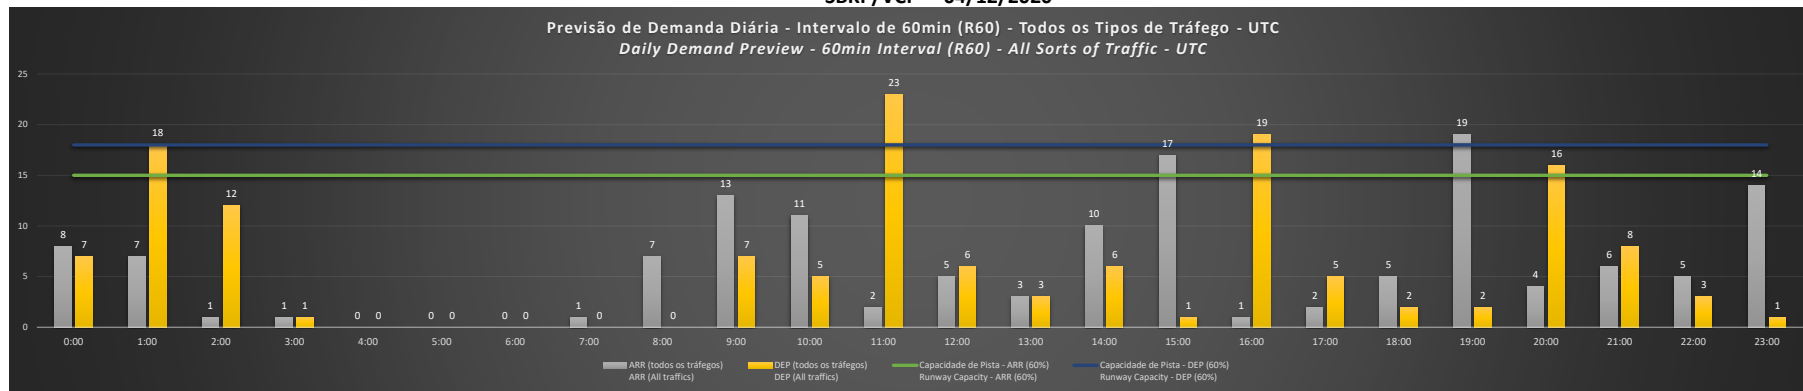

Visão Geral Semanal - Horários Recomendados para Inspeção em Voo

Weekly Overview - Recommended Flight Inspection Schedule

	0:00	1:00	2:00	3:00	4:00	5:00	6:00	7:00	8:00	9:00	10:00	11:00	12:00	13:00	14:00	15:00	16:00	17:00	18:00	19:00	20:00	21:00	22:00	23:00
29/11/2020	A/D	A/D	A/D	A/D	A/D	A/D	A/D	A/D	A/D	A/D	A/D	A	A/D	A/D	A/D	A/D	A	A/D	A/D	D	A/D	A/D	A/D	D
30/11/2020	A/D	A/D	A/D	A/D	A/D	A/D	A/D	A/D	A/D	A/D	A/D	A	A/D	A/D	A/D	D	A	A/D	A/D	D	A/D	A/D	A/D	D
01/12/2020	A/D	A/D	A/D	A/D	A/D	A/D	A/D	A/D	A/D	A/D	A/D	A	A/D	A/D	A/D	D	A	A/D	A/D	D	A/D	A/D	A/D	D
02/12/2020	A/D	A/D	A/D	A/D	A/D	A/D	A/D	A/D	A/D	A/D	A/D	A	A/D	A/D	A/D	D	A	A/D	A/D	D	A/D	A/D	A/D	D
03/12/2020	A/D	A/D	A/D	A/D	A/D	A/D	A/D	A/D	A/D	A/D	A/D	A	A/D	A/D	A/D	D	A	A/D	A/D	D	A/D	A/D	A/D	D
04/12/2020	A/D	A	A/D	A/D	A/D	A/D	A/D	A/D	A/D	A/D	A/D	A	A/D	A/D	A/D	D	A	A/D	A/D	D	A/D	A/D	A/D	A/D
05/12/2020	A/D	A/D	A/D	A/D	A/D	A/D	A/D	A/D	A/D	A/D	A/D	A	A/D	A/D	A/D	D	A	A/D	A/D	A/D	A/D	A/D	A/D	D

A/D - Horário Recomendado para Inspeção em Voo (aproximação e decolagem)
 Recommended Flight Inspection Schedule (approach and departure)

A - Horário Recomendado para Inspeção em Voo (aproximação somente)
 Recommended Flight Inspection Schedule (approach only)

NR - Horário Não Recomendado para Inspeção em Voo
 Not Recommended Flight Inspection Schedule

D - Horário Recomendado para Inspeção em Voo (decolagem somente)
 Recommended Flight Inspection Schedule (departure only)

SBKP/VCP - 29/11/2020

SBKP/VCP - 30/11/2020

SBKP/VCP - 01/12/2020

SBKP/VCP - 02/12/2020

SBKP/VCP - 03/12/2020

SBKP/VCP - 04/12/2020

SBKP/VCP - 05/12/2020