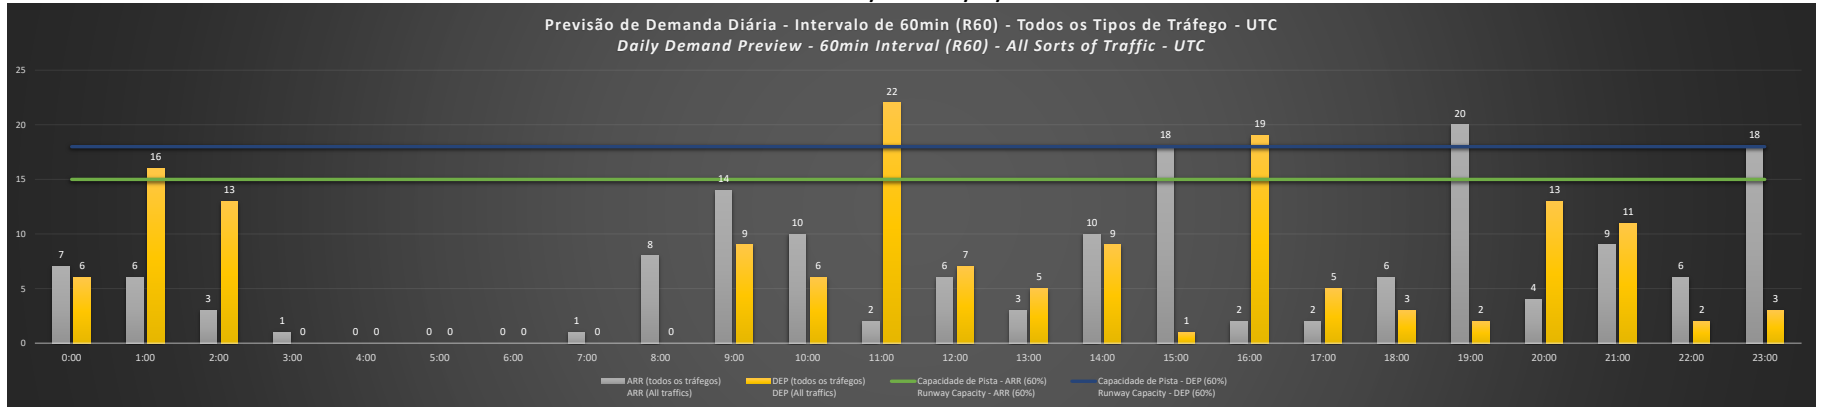

Visão Geral Semanal - Horários Recomendados para Inspeção em Voo

Weekly Overview - Recommended Flight Inspection Schedule

	0:00	1:00	2:00	3:00	4:00	5:00	6:00	7:00	8:00	9:00	10:00	11:00	12:00	13:00	14:00	15:00	16:00	17:00	18:00	19:00	20:00	21:00	22:00	23:00
29/11/2020	A/D	A/D	A/D	A/D	A/D	A/D	A/D	A/D	A/D	A/D	A/D	A	A/D	A/D	A/D	A/D	A	A/D	A/D	D	A/D	A/D	A/D	D
30/11/2020	A/D	A/D	A/D	A/D	A/D	A/D	A/D	A/D	A/D	A/D	A/D	A	A/D	A/D	A/D	D	A	A/D	A/D	D	A/D	A/D	A/D	D
01/12/2020	A/D	A/D	A/D	A/D	A/D	A/D	A/D	A/D	A/D	A/D	A/D	A	A/D	A/D	A/D	D	A	A/D	A/D	D	A/D	A/D	A/D	D
02/12/2020	A/D	A/D	A/D	A/D	A/D	A/D	A/D	A/D	A/D	A/D	A/D	A	A/D	A/D	A/D	D	A	A/D	A/D	D	A/D	A/D	A/D	D
03/12/2020	A/D	A/D	A/D	A/D	A/D	A/D	A/D	A/D	A/D	A/D	A/D	A	A/D	A/D	A/D	D	A	A/D	A/D	D	A/D	A/D	A/D	D
04/12/2020	A/D	A	A/D	A/D	A/D	A/D	A/D	A/D	A/D	A/D	A/D	A	A/D	A/D	A/D	D	A	A/D	A/D	D	A/D	A/D	A/D	A/D
05/12/2020	A/D	A/D	A/D	A/D	A/D	A/D	A/D	A/D	A/D	A/D	A/D	A	A/D	A/D	A/D	D	A	A/D	A/D	A/D	A/D	A/D	A/D	D

A/D - Horário Recomendado para Inspeção em Voo (aproximação e decolagem)
 Recommended Flight Inspection Schedule (approach and departure)

A - Horário Recomendado para Inspeção em Voo (aproximação somente)
 Recommended Flight Inspection Schedule (approach only)

NR - Horário Não Recomendado para Inspeção em Voo
 Not Recommended Flight Inspection Schedule

D - Horário Recomendado para Inspeção em Voo (decolagem somente)
 Recommended Flight Inspection Schedule (departure only)

SBKP/VCP - 29/11/2020

SBKP/VCP - 30/11/2020

SBKP/VCP - 01/12/2020

SBKP/VCP - 02/12/2020

SBKP/VCP - 03/12/2020

SBKP/VCP - 04/12/2020

SBKP/VCP - 05/12/2020