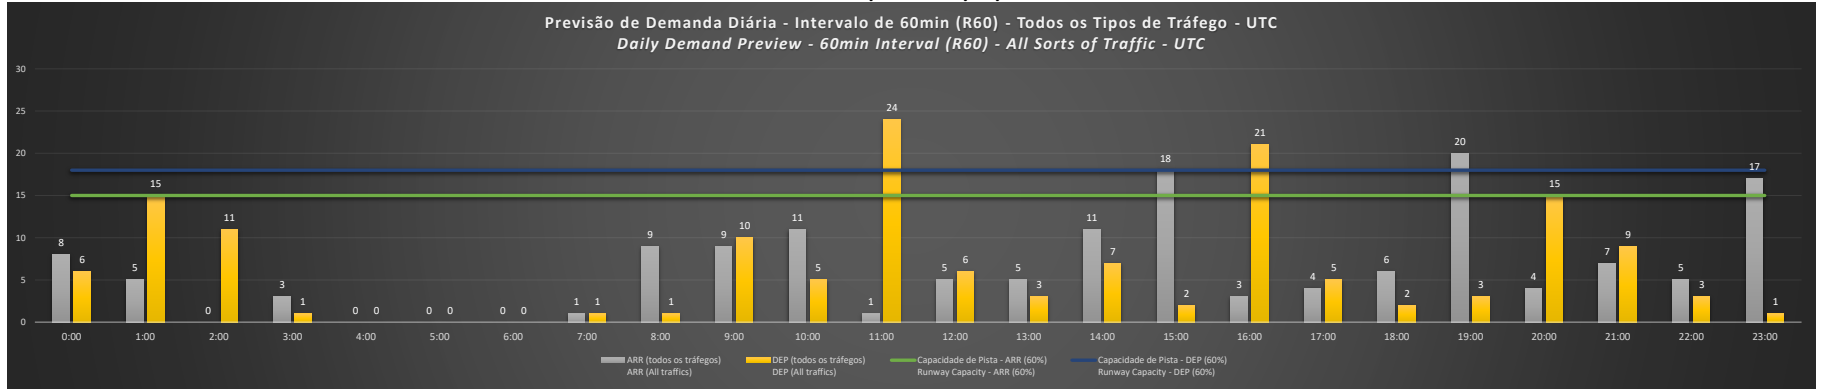

Visão Geral Semanal - Horários Recomendados para Inspeção em Voo

Weekly Overview - Recommended Flight Inspection Schedule

	0:00	1:00	2:00	3:00	4:00	5:00	6:00	7:00	8:00	9:00	10:00	11:00	12:00	13:00	14:00	15:00	16:00	17:00	18:00	19:00	20:00	21:00	22:00	23:00
29/11/2020	A/D	A/D	A/D	A/D	A/D	A/D	A/D	A/D	A/D	A/D	A/D	A	A/D	A/D	A/D	A/D	A	A/D	A/D	D	A/D	A/D	A/D	D
30/11/2020	A/D	A/D	A/D	A/D	A/D	A/D	A/D	A/D	A/D	A/D	A/D	A	A/D	A/D	A/D	D	A	A/D	A/D	D	A/D	A/D	A/D	D
01/12/2020	A/D	A/D	A/D	A/D	A/D	A/D	A/D	A/D	A/D	A/D	A/D	A	A/D	A/D	A/D	D	A	A/D	A/D	D	A/D	A/D	A/D	D
02/12/2020	A/D	A/D	A/D	A/D	A/D	A/D	A/D	A/D	A/D	A/D	A/D	A	A/D	A/D	A/D	D	A	A/D	A/D	D	A/D	A/D	A/D	D
03/12/2020	A/D	A/D	A/D	A/D	A/D	A/D	A/D	A/D	A/D	A/D	A/D	A	A/D	A/D	A/D	D	A	A/D	A/D	D	A/D	A/D	A/D	D
04/12/2020	A/D	A	A/D	A/D	A/D	A/D	A/D	A/D	A/D	A/D	A/D	A	A/D	A/D	A/D	D	A	A/D	A/D	D	A/D	A/D	A/D	A/D
05/12/2020	A/D	A/D	A/D	A/D	A/D	A/D	A/D	A/D	A/D	A/D	A/D	A	A/D	A/D	A/D	D	A	A/D	A/D	A/D	A/D	A/D	A/D	D

A/D - Horário Recomendado para Inspeção em Voo (aproximação e decolagem)
 Recommended Flight Inspection Schedule (approach and departure)

A - Horário Recomendado para Inspeção em Voo (aproximação somente)
 Recommended Flight Inspection Schedule (approach only)

NR - Horário Não Recomendado para Inspeção em Voo
 Not Recommended Flight Inspection Schedule

D - Horário Recomendado para Inspeção em Voo (decolagem somente)
 Recommended Flight Inspection Schedule (departure only)

SBKP/VCP - 29/11/2020

SBKP/VCP - 30/11/2020

SBKP/VCP - 01/12/2020

SBKP/VCP - 02/12/2020

SBKP/VCP - 03/12/2020

SBKP/VCP - 04/12/2020

SBKP/VCP - 05/12/2020