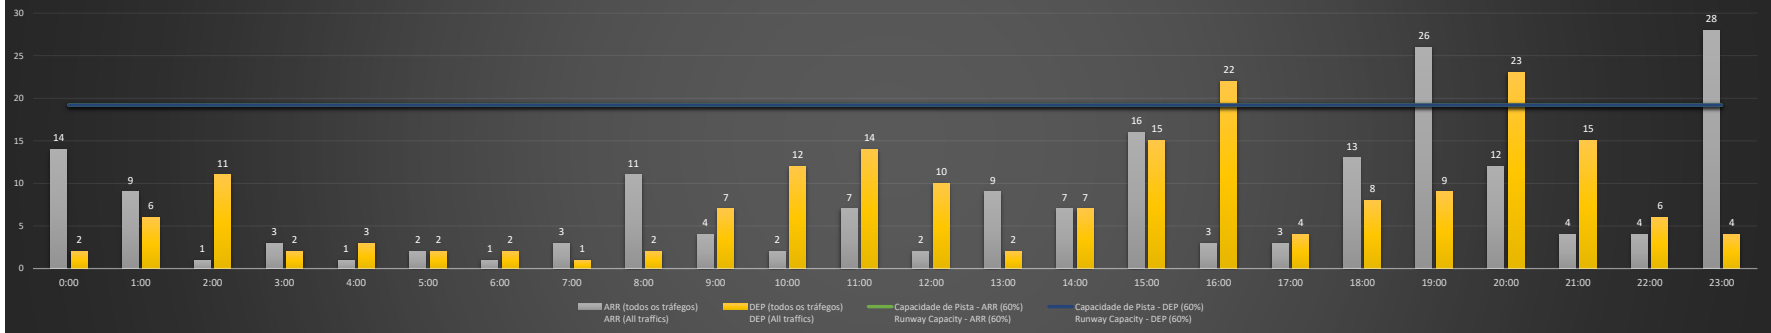

Visão Geral Semanal - Horários Recomendados para Inspeção em Voo

Weekly Overview - Recommended Flight Inspection Schedule

	0:00	1:00	2:00	3:00	4:00	5:00	6:00	7:00	8:00	9:00	10:00	11:00	12:00	13:00	14:00	15:00	16:00	17:00	18:00	19:00	20:00	21:00	22:00	23:00
29/11/2020	A/D	A/D	A/D	A/D	A/D	A/D	A/D	A/D	A/D	A/D	A/D	A/D	A/D	A/D	A/D	A/D	A	A/D	A/D	D	A	A/D	A/D	D
30/11/2020	D	A	A/D	A/D	A/D	A/D	A/D	A/D	A/D	A/D	D	A	A	A/D	A/D	D	A	A/D	A/D	D	A	A/D	A/D	D
01/12/2020	D	A/D	A/D	A/D	A/D	A/D	A/D	A/D	A/D	A/D	D	A	A/D	A/D	A/D	D	A	A/D	A/D	D	A	A/D	A/D	D
02/12/2020	A/D	A/D	A	A/D	A/D	A/D	A/D	A/D	A/D	A/D	D	A	A	A/D	A/D	D	A	A/D	A/D	D	A	A/D	A/D	D
03/12/2020	D	A	A	A/D	A/D	A/D	A/D	A/D	A/D	A/D	D	A	A	A/D	A/D	D	A	A/D	A/D	D	A	A/D	A/D	D
04/12/2020	A/D	A	A	A/D	A/D	A/D	A/D	A/D	D	A/D	D	A	A	A/D	A/D	D	A	A/D	A/D	D	A	A/D	A/D	D
05/12/2020	D	A	A	A/D	A/D	A/D	A/D	A/D	A/D	A/D	D	A	A	A/D	A/D	D	A	A/D	A/D	D	A/D	A/D	A/D	A/D

**A/D** - Horário Recomendado para Inspeção em Voo (aproximação e decolagem)  
 Recommended Flight Inspection Schedule (approach and departure)

**A** - Horário Recomendado para Inspeção em Voo (aproximação somente)  
 Recommended Flight Inspection Schedule (approach only)

**NR** - Horário Não Recomendado para Inspeção em Voo  
 Not Recommended Flight Inspection Schedule

**D** - Horário Recomendado para Inspeção em Voo (decolagem somente)  
 Recommended Flight Inspection Schedule (departure only)

SBGR/GRU - 29/11/2020

Previsão de Demanda Diária - Intervalo de 60min (R60) - Todos os Tipos de Tráfego - UTC  
 Daily Demand Preview - 60min Interval (R60) - All Sorts of Traffic - UTC

SBGR/GRU - 30/11/2020