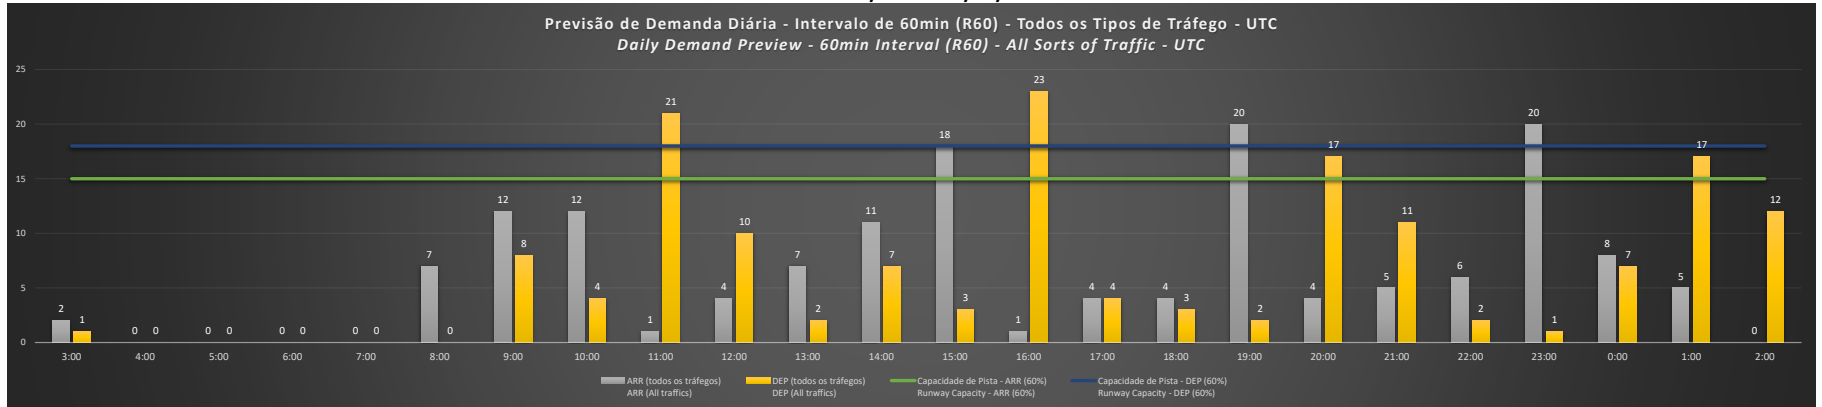

Visão Geral Semanal - Horários Recomendados para Inspeção em Voo

Weekly Overview - Recommended Flight Inspection Schedule

	3:00	4:00	5:00	6:00	7:00	8:00	9:00	10:00	11:00	12:00	13:00	14:00	15:00	16:00	17:00	18:00	19:00	20:00	21:00	22:00	23:00	0:00	1:00	2:00
22/11/2020	A/D	A/D	A/D	A/D	A/D	A/D	A/D	A/D	A	A/D	A/D	A/D	A/D	A	A/D	A/D	D	A/D	A/D	A/D	D	A/D	A/D	A/D
23/11/2020	A/D	A/D	A/D	A/D	A/D	A/D	A/D	A/D	A	A/D	A/D	A/D	D	A	A/D	A/D	D	A/D	A/D	A/D	D	A/D	A	A/D
24/11/2020	A/D	A/D	A/D	A/D	A/D	A/D	A/D	A/D	A	A/D	A/D	A/D	D	A	A/D	A/D	D	A/D	A/D	A/D	D	A/D	A/D	A/D
25/11/2020	A/D	A/D	A/D	A/D	A/D	A/D	A/D	A/D	A	A/D	A/D	A/D	D	A	A/D	A/D	D	A/D	A/D	A/D	D	A/D	A/D	A/D
26/11/2020	A/D	A/D	A/D	A/D	A/D	A/D	A/D	A/D	A	A/D	A/D	A/D	D	A	A/D	A/D	D	A/D	A/D	A/D	D	A/D	A	A/D
27/11/2020	A/D	A/D	A/D	A/D	A/D	A/D	A/D	A/D	A	A/D	A/D	A/D	D	A	A/D	A/D	D	A	A/D	A/D	D	A/D	A/D	A/D
28/11/2020	A/D	A/D	A/D	A/D	A/D	A/D	A/D	A/D	A	A/D	A/D	A/D	D	A	A/D	A/D	A/D	A/D	A/D	A/D	D	A/D	A/D	A/D

A/D - Horário Recomendado para Inspeção em Voo (aproximação e decolagem)
 Recommended Flight Inspection Schedule (approach and departure)

A - Horário Recomendado para Inspeção em Voo (aproximação somente)
 Recommended Flight Inspection Schedule (approach only)

NR - Horário Não Recomendado para Inspeção em Voo
 Not Recommended Flight Inspection Schedule

D - Horário Recomendado para Inspeção em Voo (decolagem somente)
 Recommended Flight Inspection Schedule (departure only)

SBKP/VCP - 22/11/2020

SBKP/VCP - 23/11/2020

SBKP/VCP - 24/11/2020

SBKP/VCP - 25/11/2020

SBKP/VCP - 26/11/2020

SBKP/VCP - 27/11/2020

SBKP/VCP - 28/11/2020