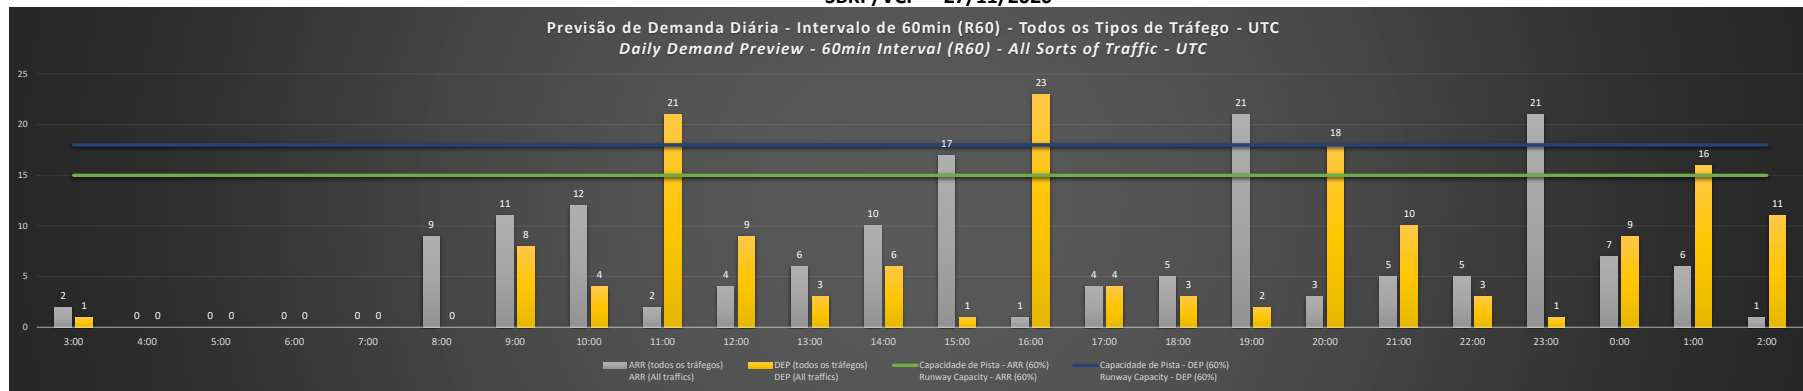

Visão Geral Semanal - Horários Recomendados para Inspeção em Voo

Weekly Overview - Recommended Flight Inspection Schedule

	3:00	4:00	5:00	6:00	7:00	8:00	9:00	10:00	11:00	12:00	13:00	14:00	15:00	16:00	17:00	18:00	19:00	20:00	21:00	22:00	23:00	0:00	1:00	2:00
22/11/2020	A/D	A/D	A/D	A/D	A/D	A/D	A/D	A/D	A	A/D	A/D	A/D	A/D	A	A/D	A/D	D	A/D	A/D	A/D	D	A/D	A/D	A/D
23/11/2020	A/D	A/D	A/D	A/D	A/D	A/D	A/D	A/D	A	A/D	A/D	A/D	D	A	A/D	A/D	D	A/D	A/D	A/D	D	A/D	A	A/D
24/11/2020	A/D	A/D	A/D	A/D	A/D	A/D	A/D	A/D	A	A/D	A/D	A/D	D	A	A/D	A/D	D	A/D	A/D	A/D	D	A/D	A/D	A/D
25/11/2020	A/D	A/D	A/D	A/D	A/D	A/D	A/D	A/D	A	A/D	A/D	A/D	D	A	A/D	A/D	D	A/D	A/D	A/D	D	A/D	A/D	A/D
26/11/2020	A/D	A/D	A/D	A/D	A/D	A/D	A/D	A/D	A	A/D	A/D	A/D	D	A	A/D	A/D	D	A/D	A/D	A/D	D	A/D	A	A/D
27/11/2020	A/D	A/D	A/D	A/D	A/D	A/D	A/D	A/D	A	A/D	A/D	A/D	D	A	A/D	A/D	D	A	A/D	A/D	D	A/D	A/D	A/D
28/11/2020	A/D	A/D	A/D	A/D	A/D	A/D	A/D	A/D	A	A/D	A/D	A/D	D	A	A/D	A/D	A/D	A/D	A/D	A/D	D	A/D	A/D	A/D

A/D - Horário Recomendado para Inspeção em Voo (aproximação e decolagem)
 Recommended Flight Inspection Schedule (approach and departure)

A - Horário Recomendado para Inspeção em Voo (aproximação somente)
 Recommended Flight Inspection Schedule (approach only)

NR - Horário Não Recomendado para Inspeção em Voo
 Not Recommended Flight Inspection Schedule

D - Horário Recomendado para Inspeção em Voo (decolagem somente)
 Recommended Flight Inspection Schedule (departure only)

SBKP/VCP - 22/11/2020

SBKP/VCP - 23/11/2020

SBKP/VCP - 24/11/2020

SBKP/VCP - 25/11/2020

SBKP/VCP - 26/11/2020

SBKP/VCP - 27/11/2020

SBKP/VCP - 28/11/2020