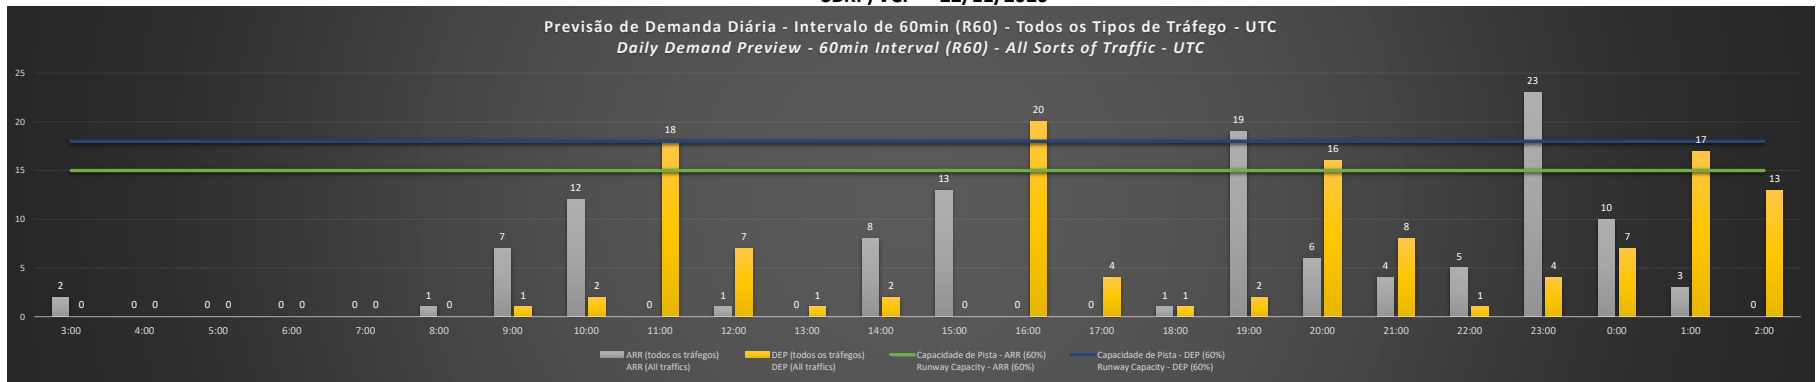

Visão Geral Semanal - Horários Recomendados para Inspeção em Voo

Weekly Overview - Recommended Flight Inspection Schedule

	3:00	4:00	5:00	6:00	7:00	8:00	9:00	10:00	11:00	12:00	13:00	14:00	15:00	16:00	17:00	18:00	19:00	20:00	21:00	22:00	23:00	0:00	1:00	2:00
22/11/2020	A/D	A/D	A/D	A/D	A/D	A/D	A/D	A/D	A	A/D	A/D	A/D	A/D	A	A/D	A/D	D	A/D	A/D	A/D	D	A/D	A/D	A/D
23/11/2020	A/D	A/D	A/D	A/D	A/D	A/D	A/D	A/D	A	A/D	A/D	A/D	D	A	A/D	A/D	D	A/D	A/D	A/D	D	A/D	A	A/D
24/11/2020	A/D	A/D	A/D	A/D	A/D	A/D	A/D	A/D	A	A/D	A/D	A/D	D	A	A/D	A/D	D	A/D	A/D	A/D	D	A/D	A/D	A/D
25/11/2020	A/D	A/D	A/D	A/D	A/D	A/D	A/D	A/D	A	A/D	A/D	A/D	D	A	A/D	A/D	D	A/D	A/D	A/D	D	A/D	A/D	A/D
26/11/2020	A/D	A/D	A/D	A/D	A/D	A/D	A/D	A/D	A	A/D	A/D	A/D	D	A	A/D	A/D	D	A/D	A/D	A/D	D	A/D	A	A/D
27/11/2020	A/D	A/D	A/D	A/D	A/D	A/D	A/D	A/D	A	A/D	A/D	A/D	D	A	A/D	A/D	D	A	A/D	A/D	D	A/D	A/D	A/D
28/11/2020	A/D	A/D	A/D	A/D	A/D	A/D	A/D	A/D	A	A/D	A/D	A/D	D	A	A/D	A/D	A/D	A/D	A/D	A/D	D	A/D	A/D	A/D

A/D - Horário Recomendado para Inspeção em Voo (aproximação e decolagem)
Recommended Flight Inspection Schedule (approach and departure)

A - Horário Recomendado para Inspeção em Voo (aproximação somente)
Recommended Flight Inspection Schedule (approach only)

NR - Horário Não Recomendado para Inspeção em Voo
Not Recommended Flight Inspection Schedule

D - Horário Recomendado para Inspeção em Voo (decolagem somente)
Recommended Flight Inspection Schedule (departure only)

SBKP/VCP - 22/11/2020