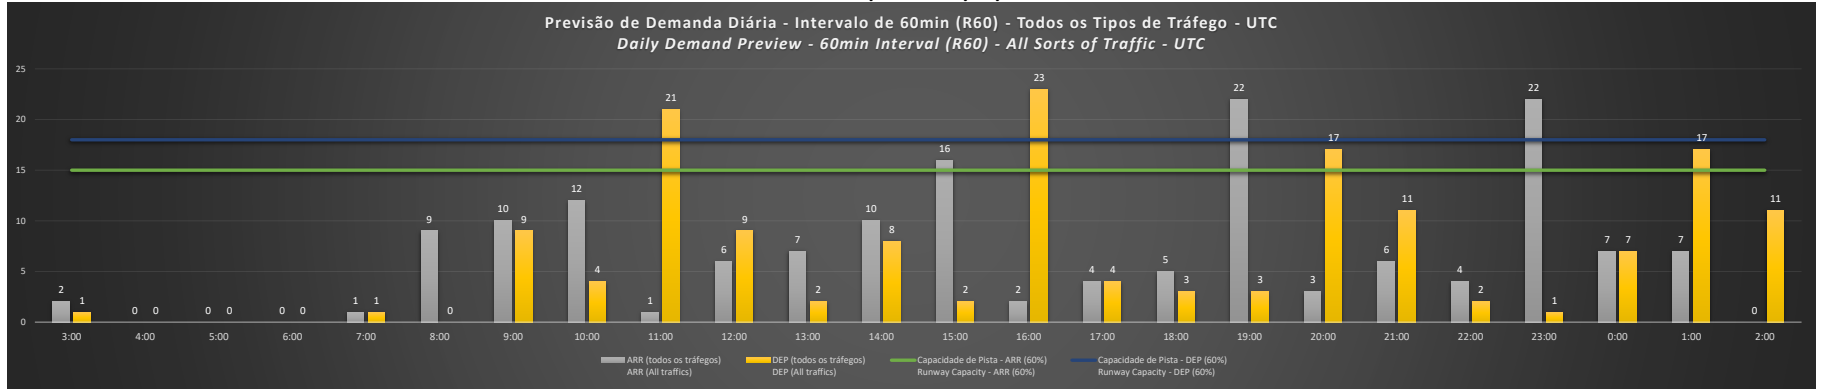

Visão Geral Semanal - Horários Recomendados para Inspeção em Voo

Weekly Overview - Recommended Flight Inspection Schedule

	3:00	4:00	5:00	6:00	7:00	8:00	9:00	10:00	11:00	12:00	13:00	14:00	15:00	16:00	17:00	18:00	19:00	20:00	21:00	22:00	23:00	0:00	1:00	2:00
22/11/2020	A/D	A/D	A/D	A/D	A/D	A/D	A/D	A/D	A	A/D	A/D	A/D	A/D	A	A/D	A/D	D	A/D	A/D	A/D	D	A/D	A/D	A/D
23/11/2020	A/D	A/D	A/D	A/D	A/D	A/D	A/D	A/D	A	A/D	A/D	A/D	D	A	A/D	A/D	D	A/D	A/D	A/D	D	A/D	A	A/D
24/11/2020	A/D	A/D	A/D	A/D	A/D	A/D	A/D	A/D	A	A/D	A/D	A/D	D	A	A/D	A/D	D	A/D	A/D	A/D	D	A/D	A/D	A/D
25/11/2020	A/D	A/D	A/D	A/D	A/D	A/D	A/D	A/D	A	A/D	A/D	A/D	D	A	A/D	A/D	D	A/D	A/D	A/D	D	A/D	A/D	A/D
26/11/2020	A/D	A/D	A/D	A/D	A/D	A/D	A/D	A/D	A	A/D	A/D	A/D	D	A	A/D	A/D	D	A/D	A/D	A/D	D	A/D	A	A/D
27/11/2020	A/D	A/D	A/D	A/D	A/D	A/D	A/D	A/D	A	A/D	A/D	A/D	D	A	A/D	A/D	D	A	A/D	A/D	D	A/D	A/D	A/D
28/11/2020	A/D	A/D	A/D	A/D	A/D	A/D	A/D	A/D	A	A/D	A/D	A/D	D	A	A/D	A/D	A/D	A/D	A/D	A/D	D	A/D	A/D	A/D

A/D - Horário Recomendado para Inspeção em Voo (aproximação e decolagem)
 Recommended Flight Inspection Schedule (approach and departure)

A - Horário Recomendado para Inspeção em Voo (aproximação somente)
 Recommended Flight Inspection Schedule (approach only)

NR - Horário Não Recomendado para Inspeção em Voo
 Not Recommended Flight Inspection Schedule

D - Horário Recomendado para Inspeção em Voo (decolagem somente)
 Recommended Flight Inspection Schedule (departure only)

SBKP/VCP - 22/11/2020

SBKP/VCP - 23/11/2020

SBKP/VCP - 24/11/2020

SBKP/VCP - 25/11/2020

SBKP/VCP - 26/11/2020

SBKP/VCP - 27/11/2020

SBKP/VCP - 28/11/2020