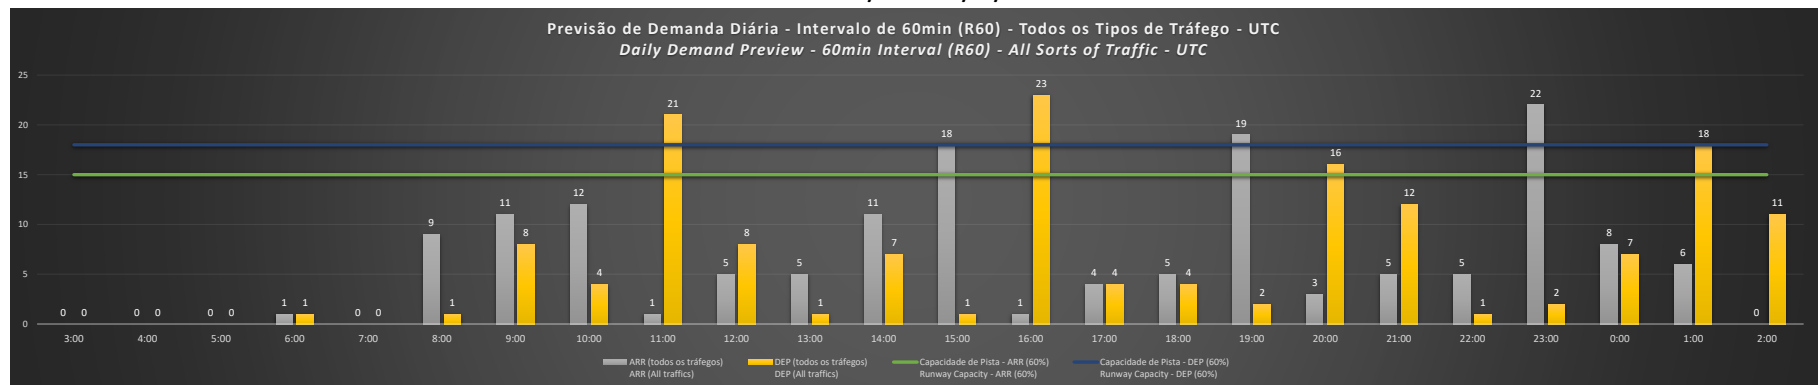

SBKP/VCP - 23/11/2020