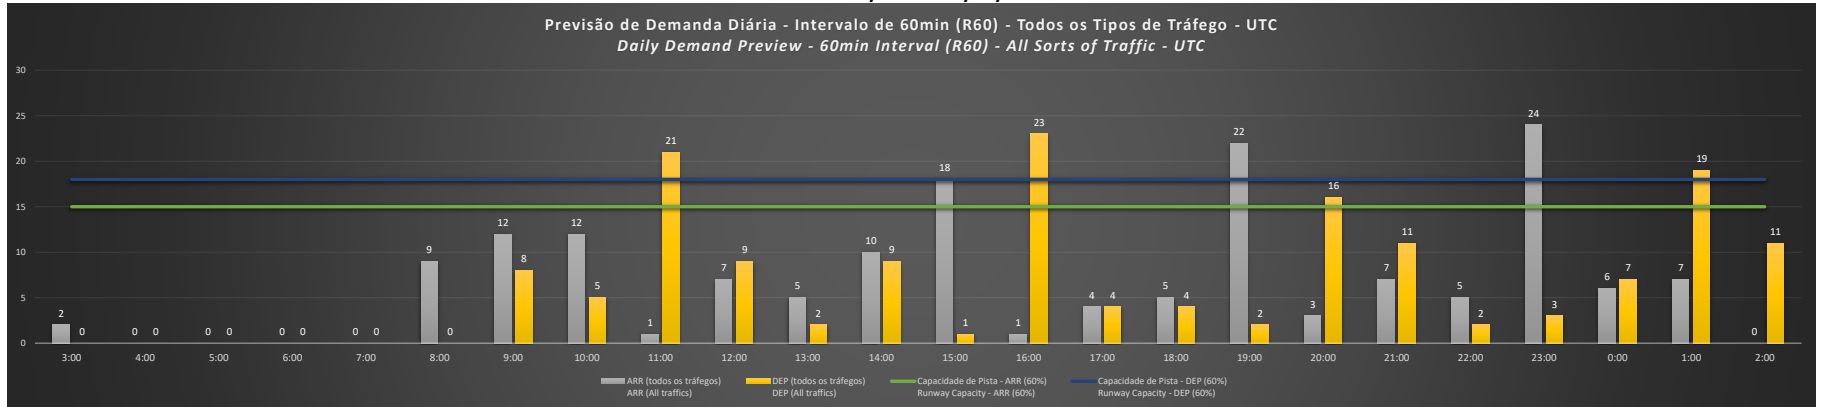

Visão Geral Semanal - Horários Recomendados para Inspeção em Voo

Weekly Overview - Recommended Flight Inspection Schedule

	3:00	4:00	5:00	6:00	7:00	8:00	9:00	10:00	11:00	12:00	13:00	14:00	15:00	16:00	17:00	18:00	19:00	20:00	21:00	22:00	23:00	0:00	1:00	2:00
22/11/2020	A/D	A/D	A/D	A/D	A/D	A/D	A/D	A/D	A	A/D	A/D	A/D	A/D	A	A/D	A/D	D	A/D	A/D	A/D	D	A/D	A/D	A/D
23/11/2020	A/D	A/D	A/D	A/D	A/D	A/D	A/D	A/D	A	A/D	A/D	A/D	D	A	A/D	A/D	D	A/D	A/D	A/D	D	A/D	A	A/D
24/11/2020	A/D	A/D	A/D	A/D	A/D	A/D	A/D	A/D	A	A/D	A/D	A/D	D	A	A/D	A/D	D	A/D	A/D	A/D	D	A/D	A/D	A/D
25/11/2020	A/D	A/D	A/D	A/D	A/D	A/D	A/D	A/D	A	A/D	A/D	A/D	D	A	A/D	A/D	D	A/D	A/D	A/D	D	A/D	A/D	A/D
26/11/2020	A/D	A/D	A/D	A/D	A/D	A/D	A/D	A/D	A	A/D	A/D	A/D	D	A	A/D	A/D	D	A/D	A/D	A/D	D	A/D	A	A/D
27/11/2020	A/D	A/D	A/D	A/D	A/D	A/D	A/D	A/D	A	A/D	A/D	A/D	D	A	A/D	A/D	D	A	A/D	A/D	D	A/D	A/D	A/D
28/11/2020	A/D	A/D	A/D	A/D	A/D	A/D	A/D	A/D	A	A/D	A/D	A/D	D	A	A/D	A/D	A/D	A/D	A/D	A/D	D	A/D	A/D	A/D

A/D - Horário Recomendado para Inspeção em Voo (aproximação e decolagem)
 Recommended Flight Inspection Schedule (approach and departure)

A - Horário Recomendado para Inspeção em Voo (aproximação somente)
 Recommended Flight Inspection Schedule (approach only)

NR - Horário Não Recomendado para Inspeção em Voo
 Not Recommended Flight Inspection Schedule

D - Horário Recomendado para Inspeção em Voo (decolagem somente)
 Recommended Flight Inspection Schedule (departure only)

SBKP/VCP - 22/11/2020

SBKP/VCP - 23/11/2020

SBKP/VCP - 24/11/2020

SBKP/VCP - 25/11/2020

SBKP/VCP - 26/11/2020

SBKP/VCP - 27/11/2020

SBKP/VCP - 28/11/2020