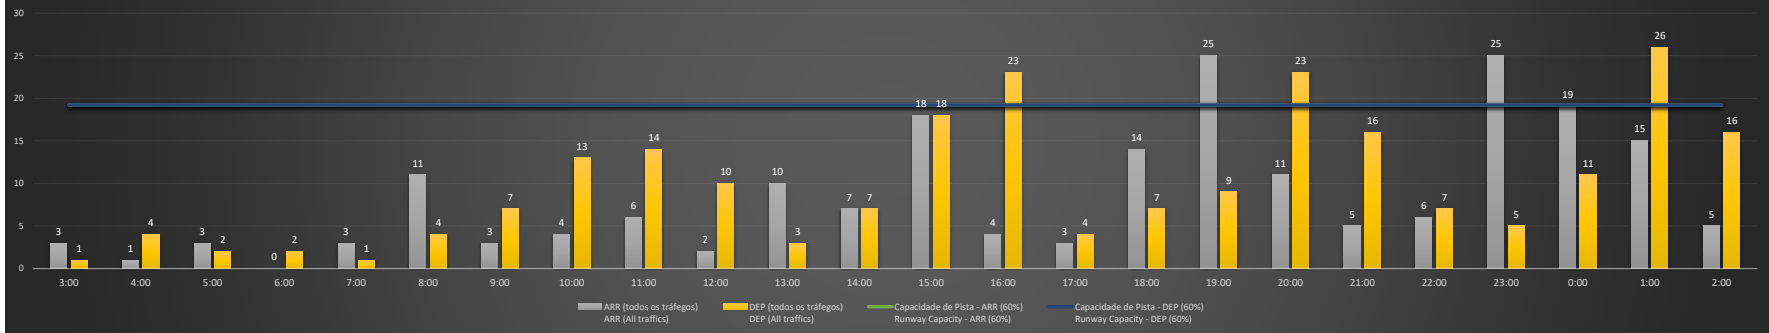

Visão Geral Semanal - Horários Recomendados para Inspeção em Voo

Weekly Overview - Recommended Flight Inspection Schedule

	3:00	4:00	5:00	6:00	7:00	8:00	9:00	10:00	11:00	12:00	13:00	14:00	15:00	16:00	17:00	18:00	19:00	20:00	21:00	22:00	23:00	0:00	1:00	2:00
22/11/2020	A/D	A/D	A/D	A/D	A/D	A/D	A/D	A/D	A/D	A/D	A/D	A/D	A/D	A	A/D	A/D	D	A	A/D	A/D	D	A/D	A	A/D
23/11/2020	A/D	A/D	A/D	A/D	A/D	A/D	A/D	D	A	A/D	A/D	A/D	D	A	A/D	A/D	D	A	A/D	A/D	D	D	A/D	A/D
24/11/2020	A/D	A/D	A/D	A/D	A/D	D	A/D	D	A	A	A/D	A/D	D	A/D	A/D	A/D	D	A/D	A/D	A/D	D	A/D	A/D	A
25/11/2020	A/D	A/D	A/D	A/D	A/D	A/D	A/D	D	A	A/D	A/D	A/D	D	A	A/D	A/D	D	A	A/D	A/D	D	A/D	A/D	A/D
26/11/2020	A/D	A/D	A/D	A/D	A/D	A/D	A/D	D	A	A	A/D	A/D	D	A/D	A/D	A/D	D	A	A/D	A/D	A/D	D	A/D	A/D
27/11/2020	A/D	A/D	A/D	A/D	A/D	A/D	A/D	D	A	A	A/D	A/D	D	A	A/D	A/D	D	A	A/D	A/D	D	A/D	A	A
28/11/2020	A/D	A/D	A/D	A/D	A/D	A/D	A/D	D	A	A/D	A/D	A/D	D	A/D	A/D	A/D	D	A/D	A/D	A/D	A/D	A/D	A/D	A/D

A/D - Horário Recomendado para Inspeção em Voo (aproximação e decolagem)
 Recommended Flight Inspection Schedule (approach and departure)

A - Horário Recomendado para Inspeção em Voo (aproximação somente)
 Recommended Flight Inspection Schedule (approach only)

NR - Horário Não Recomendado para Inspeção em Voo
 Not Recommended Flight Inspection Schedule

D - Horário Recomendado para Inspeção em Voo (decolagem somente)
 Recommended Flight Inspection Schedule (departure only)

SBGR/GRU - 22/11/2020

Previsão de Demanda Diária - Intervalo de 60min (R60) - Todos os Tipos de Tráfego - UTC
 Daily Demand Preview - 60min Interval (R60) - All Sorts of Traffic - UTC

SBGR/GRU - 23/11/2020