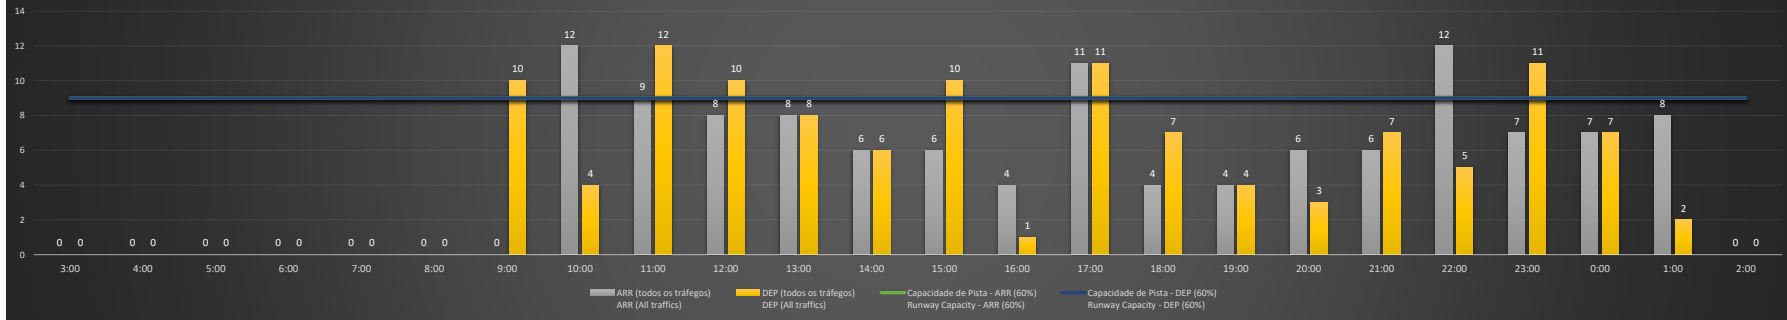

Visão Geral Semanal - Horários Recomendados para Inspeção em Voo

Weekly Overview - Recommended Flight Inspection Schedule

	3:00	4:00	5:00	6:00	7:00	8:00	9:00	10:00	11:00	12:00	13:00	14:00	15:00	16:00	17:00	18:00	19:00	20:00	21:00	22:00	23:00	0:00	1:00	2:00
16/11/2020	A/D	A/D	A/D	A/D	A/D	A/D	A	D	NR	A	A/D	A/D	A	A/D	NR	A/D	A/D	A/D	A/D	D	A	A/D	A/D	A/D
17/11/2020	A/D	A/D	A/D	A/D	A/D	A/D	A	D	NR	A	A/D	A/D	A	A/D	A	A/D	A/D	A/D	A/D	D	A/D	A/D	A/D	A/D
18/11/2020	A/D	A/D	A/D	A/D	A/D	A/D	A	A/D	NR	A	A/D	A/D	A	A/D	NR	A/D	A/D	A/D	A/D	D	A	A/D	A/D	A/D
19/11/2020	A/D	A/D	A/D	A/D	A/D	A/D	A	D	NR	A	A/D	A/D	A	A/D	NR	A/D	A/D	A/D	A/D	D	A	A/D	A/D	A/D
20/11/2020	A/D	A/D	A/D	A/D	A/D	A/D	A	D	A	A	A/D	A/D	A	A/D	A	A/D	A/D	A/D	A/D	D	A	A/D	A/D	A/D
21/11/2020	A/D	A/D	A/D	A/D	A/D	A/D	A	D	A	A/D	A/D	A/D	A/D	A/D	A/D	A/D	A/D	A/D	A/D	A/D	A/D	A/D	A/D	A/D
22/11/2020	A/D	A/D	A/D	A/D	A/D	A/D	A/D	A/D	A/D	A/D	A/D	A/D	A/D	A/D	A	A/D	A/D	A/D	A/D	D	A	A/D	A/D	A/D

A - Horário Recomendado para Inspeção em Voo (aproximação somente)
Recommended Flight Inspection Schedule (approach only)

NR - Horário Não Recomendado para Inspeção em Voo
Not Recommended Flight Inspection Schedule

D - Horário Recomendado para Inspeção em Voo (decolagem somente)
Recommended Flight Inspection Schedule (departure only)

SBRJ/SDU - 16/11/2020

Previsão de Demanda Diária - Intervalo de 60min (R60) - Todos os Tipos de Tráfego - UTC
Daily Demand Preview - 60min Interval (R60) - All Sorts of Traffic - UTC