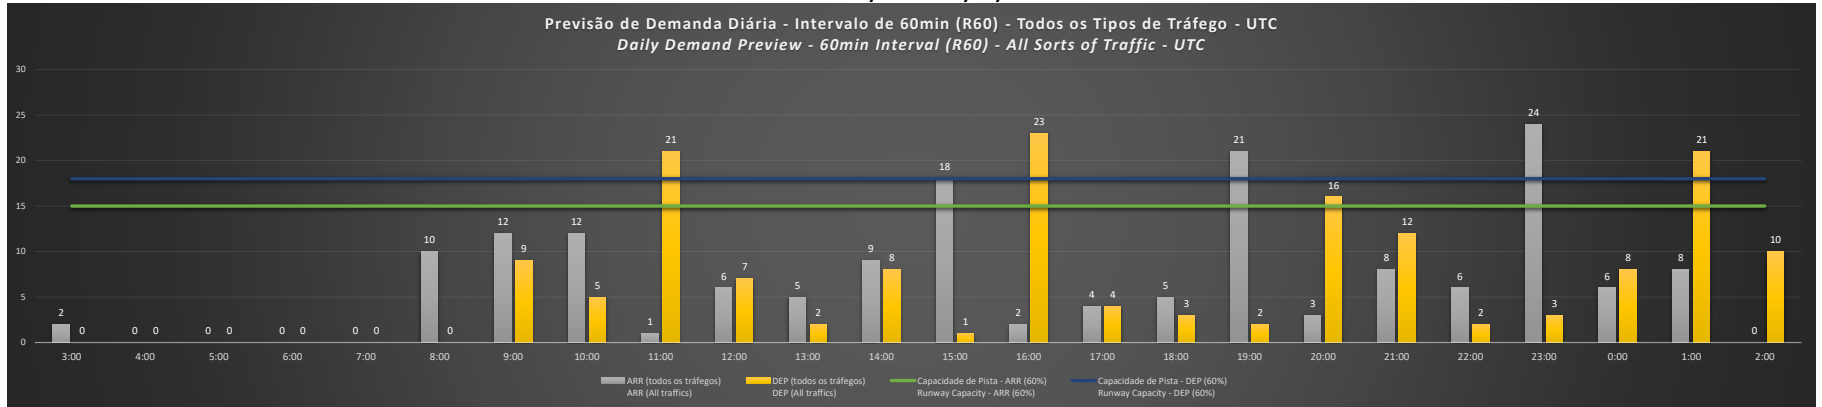

Visão Geral Semanal - Horários Recomendados para Inspeção em Voo

Weekly Overview - Recommended Flight Inspection Schedule

	3:00	4:00	5:00	6:00	7:00	8:00	9:00	10:00	11:00	12:00	13:00	14:00	15:00	16:00	17:00	18:00	19:00	20:00	21:00	22:00	23:00	0:00	1:00	2:00
16/11/2020	A/D	A/D	A/D	A/D	A/D	A/D	A/D	A/D	A	A/D	A/D	A/D	D	A	A/D	A/D	D	A/D	A/D	A/D	D	A/D	A	A/D
17/11/2020	A/D	A/D	A/D	A/D	A/D	A/D	A/D	A/D	A	A/D	A/D	A/D	D	A	A/D	A/D	D	A/D	A/D	A/D	D	A/D	A	A/D
18/11/2020	A/D	A/D	A/D	A/D	A/D	A/D	A/D	A/D	A	A/D	A/D	A/D	D	A	A/D	A/D	D	A/D	A/D	A/D	D	A/D	A	A/D
19/11/2020	A/D	A/D	A/D	A/D	A/D	A/D	A/D	A/D	A	A/D	A/D	A/D	D	A	A/D	A/D	D	A/D	A/D	A/D	D	A/D	A	A/D
20/11/2020	A/D	A/D	A/D	A/D	A/D	A/D	A/D	A/D	A	A/D	A/D	A/D	D	A	A/D	A/D	D	A/D	A/D	A/D	D	A/D	A/D	A/D
21/11/2020	A/D	A/D	A/D	A/D	A/D	A/D	A/D	A/D	A	A/D	A/D	A/D	D	A	A/D	A/D	A/D	A/D	A/D	A/D	D	A/D	A/D	A/D
22/11/2020	A/D	A/D	A/D	A/D	A/D	A/D	A/D	A/D	A	A/D	A/D	A/D	A/D	A	A/D	A/D	D	A/D	A/D	A/D	D	A/D	A	A/D

A/D - Horário Recomendado para Inspeção em Voo (aproximação e decolagem)
 Recommended Flight Inspection Schedule (approach and departure)

A - Horário Recomendado para Inspeção em Voo (aproximação somente)
 Recommended Flight Inspection Schedule (approach only)

NR - Horário Não Recomendado para Inspeção em Voo
 Not Recommended Flight Inspection Schedule

D - Horário Recomendado para Inspeção em Voo (decolagem somente)
 Recommended Flight Inspection Schedule (departure only)

SBKP/VCP - 16/11/2020

SBKP/VCP - 17/11/2020

SBKP/VCP - 18/11/2020

SBKP/VCP - 19/11/2020

SBKP/VCP - 20/11/2020

SBKP/VCP - 21/11/2020

SBKP/VCP - 22/11/2020