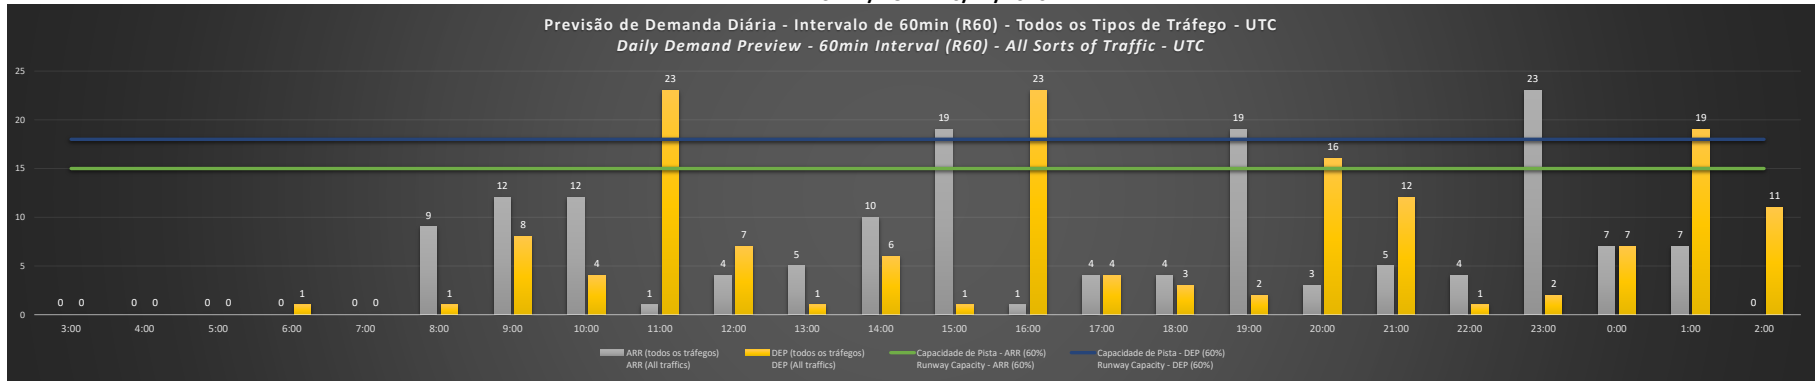

Visão Geral Semanal - Horários Recomendados para Inspeção em Voo

Weekly Overview - Recommended Flight Inspection Schedule

	3:00	4:00	5:00	6:00	7:00	8:00	9:00	10:00	11:00	12:00	13:00	14:00	15:00	16:00	17:00	18:00	19:00	20:00	21:00	22:00	23:00	0:00	1:00	2:00
16/11/2020	A/D	A/D	A/D	A/D	A/D	A/D	A/D	A/D	A	A/D	A/D	A/D	D	A	A/D	A/D	D	A/D	A/D	A/D	D	A/D	A	A/D
17/11/2020	A/D	A/D	A/D	A/D	A/D	A/D	A/D	A/D	A	A/D	A/D	A/D	D	A	A/D	A/D	D	A/D	A/D	A/D	D	A/D	A	A/D
18/11/2020	A/D	A/D	A/D	A/D	A/D	A/D	A/D	A/D	A	A/D	A/D	A/D	D	A	A/D	A/D	D	A/D	A/D	A/D	D	A/D	A	A/D
19/11/2020	A/D	A/D	A/D	A/D	A/D	A/D	A/D	A/D	A	A/D	A/D	A/D	D	A	A/D	A/D	D	A/D	A/D	A/D	D	A/D	A	A/D
20/11/2020	A/D	A/D	A/D	A/D	A/D	A/D	A/D	A/D	A	A/D	A/D	A/D	D	A	A/D	A/D	D	A/D	A/D	A/D	D	A/D	A/D	A/D
21/11/2020	A/D	A/D	A/D	A/D	A/D	A/D	A/D	A/D	A	A/D	A/D	A/D	D	A	A/D	A/D	A/D	A/D	A/D	A/D	D	A/D	A/D	A/D
22/11/2020	A/D	A/D	A/D	A/D	A/D	A/D	A/D	A/D	A	A/D	A/D	A/D	A/D	A	A/D	A/D	D	A/D	A/D	A/D	D	A/D	A	A/D

A/D - Horário Recomendado para Inspeção em Voo (aproximação e decolagem)
Recommended Flight Inspection Schedule (approach and departure)

A - Horário Recomendado para Inspeção em Voo (aproximação somente)
Recommended Flight Inspection Schedule (approach only)

NR - Horário Não Recomendado para Inspeção em Voo
Not Recommended Flight Inspection Schedule

D - Horário Recomendado para Inspeção em Voo (decolagem somente)
Recommended Flight Inspection Schedule (departure only)

SBKP/VCP - 16/11/2020