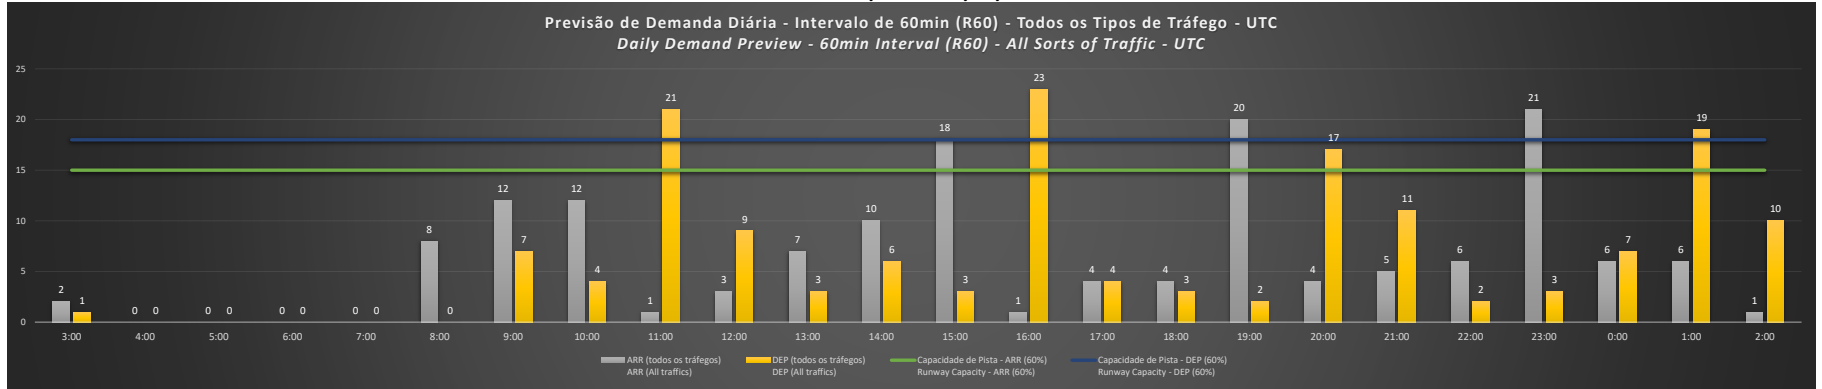

Visão Geral Semanal - Horários Recomendados para Inspeção em Voo

Weekly Overview - Recommended Flight Inspection Schedule

	3:00	4:00	5:00	6:00	7:00	8:00	9:00	10:00	11:00	12:00	13:00	14:00	15:00	16:00	17:00	18:00	19:00	20:00	21:00	22:00	23:00	0:00	1:00	2:00
16/11/2020	A/D	A/D	A/D	A/D	A/D	A/D	A/D	A/D	A	A/D	A/D	A/D	D	A	A/D	A/D	D	A/D	A/D	A/D	D	A/D	A	A/D
17/11/2020	A/D	A/D	A/D	A/D	A/D	A/D	A/D	A/D	A	A/D	A/D	A/D	D	A	A/D	A/D	D	A/D	A/D	A/D	D	A/D	A	A/D
18/11/2020	A/D	A/D	A/D	A/D	A/D	A/D	A/D	A/D	A	A/D	A/D	A/D	D	A	A/D	A/D	D	A/D	A/D	A/D	D	A/D	A	A/D
19/11/2020	A/D	A/D	A/D	A/D	A/D	A/D	A/D	A/D	A	A/D	A/D	A/D	D	A	A/D	A/D	D	A/D	A/D	A/D	D	A/D	A	A/D
20/11/2020	A/D	A/D	A/D	A/D	A/D	A/D	A/D	A/D	A	A/D	A/D	A/D	D	A	A/D	A/D	D	A/D	A/D	A/D	D	A/D	A/D	A/D
21/11/2020	A/D	A/D	A/D	A/D	A/D	A/D	A/D	A/D	A	A/D	A/D	A/D	D	A	A/D	A/D	A/D	A/D	A/D	A/D	D	A/D	A/D	A/D
22/11/2020	A/D	A/D	A/D	A/D	A/D	A/D	A/D	A/D	A	A/D	A/D	A/D	A/D	A	A/D	A/D	D	A/D	A/D	A/D	D	A/D	A	A/D

A/D - Horário Recomendado para Inspeção em Voo (aproximação e decolagem)
 Recommended Flight Inspection Schedule (approach and departure)

A - Horário Recomendado para Inspeção em Voo (aproximação somente)
 Recommended Flight Inspection Schedule (approach only)

NR - Horário Não Recomendado para Inspeção em Voo
 Not Recommended Flight Inspection Schedule

D - Horário Recomendado para Inspeção em Voo (decolagem somente)
 Recommended Flight Inspection Schedule (departure only)

SBKP/VCP - 16/11/2020

SBKP/VCP - 17/11/2020

SBKP/VCP - 18/11/2020

SBKP/VCP - 19/11/2020

SBKP/VCP - 20/11/2020

SBKP/VCP - 21/11/2020

SBKP/VCP - 22/11/2020