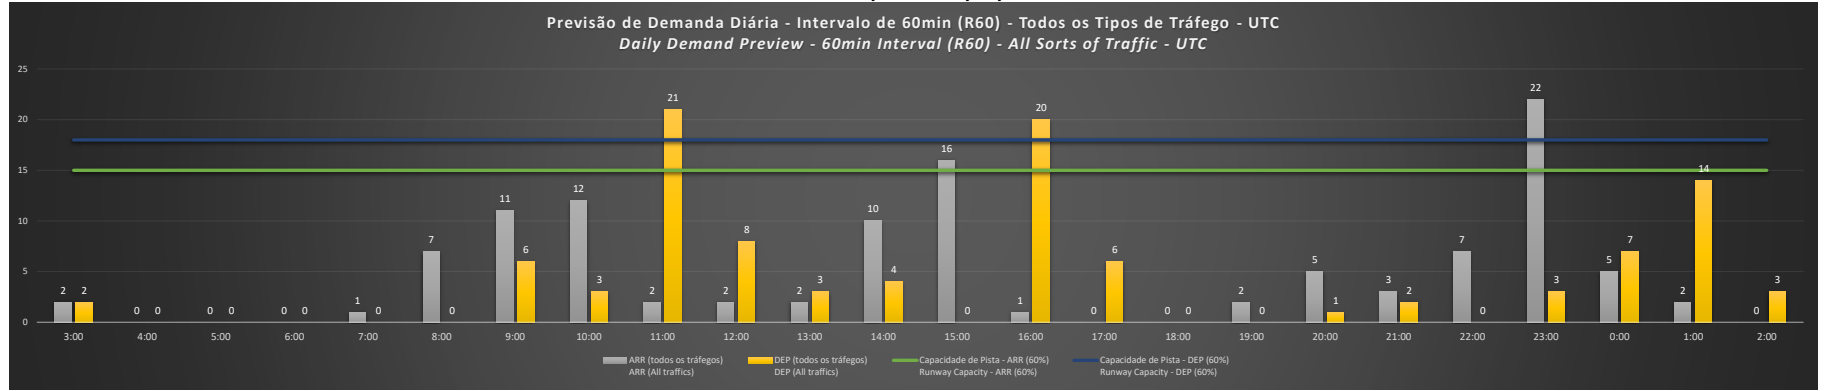

Visão Geral Semanal - Horários Recomendados para Inspeção em Voo

Weekly Overview - Recommended Flight Inspection Schedule

	3:00	4:00	5:00	6:00	7:00	8:00	9:00	10:00	11:00	12:00	13:00	14:00	15:00	16:00	17:00	18:00	19:00	20:00	21:00	22:00	23:00	0:00	1:00	2:00
16/11/2020	A/D	A/D	A/D	A/D	A/D	A/D	A/D	A/D	A	A/D	A/D	A/D	D	A	A/D	A/D	D	A/D	A/D	A/D	D	A/D	A	A/D
17/11/2020	A/D	A/D	A/D	A/D	A/D	A/D	A/D	A/D	A	A/D	A/D	A/D	D	A	A/D	A/D	D	A/D	A/D	A/D	D	A/D	A	A/D
18/11/2020	A/D	A/D	A/D	A/D	A/D	A/D	A/D	A/D	A	A/D	A/D	A/D	D	A	A/D	A/D	D	A/D	A/D	A/D	D	A/D	A	A/D
19/11/2020	A/D	A/D	A/D	A/D	A/D	A/D	A/D	A/D	A	A/D	A/D	A/D	D	A	A/D	A/D	D	A/D	A/D	A/D	D	A/D	A	A/D
20/11/2020	A/D	A/D	A/D	A/D	A/D	A/D	A/D	A/D	A	A/D	A/D	A/D	D	A	A/D	A/D	D	A/D	A/D	A/D	D	A/D	A/D	A/D
21/11/2020	A/D	A/D	A/D	A/D	A/D	A/D	A/D	A/D	A	A/D	A/D	A/D	D	A	A/D	A/D	A/D	A/D	A/D	A/D	D	A/D	A/D	A/D
22/11/2020	A/D	A/D	A/D	A/D	A/D	A/D	A/D	A/D	A	A/D	A/D	A/D	A/D	A	A/D	A/D	D	A/D	A/D	A/D	D	A/D	A	A/D

A/D - Horário Recomendado para Inspeção em Voo (aproximação e decolagem)
 Recommended Flight Inspection Schedule (approach and departure)

A - Horário Recomendado para Inspeção em Voo (aproximação somente)
 Recommended Flight Inspection Schedule (approach only)

NR - Horário Não Recomendado para Inspeção em Voo
 Not Recommended Flight Inspection Schedule

D - Horário Recomendado para Inspeção em Voo (decolagem somente)
 Recommended Flight Inspection Schedule (departure only)

SBKP/VCP - 16/11/2020

SBKP/VCP - 17/11/2020

SBKP/VCP - 18/11/2020

SBKP/VCP - 19/11/2020

SBKP/VCP - 20/11/2020

SBKP/VCP - 21/11/2020

SBKP/VCP - 22/11/2020