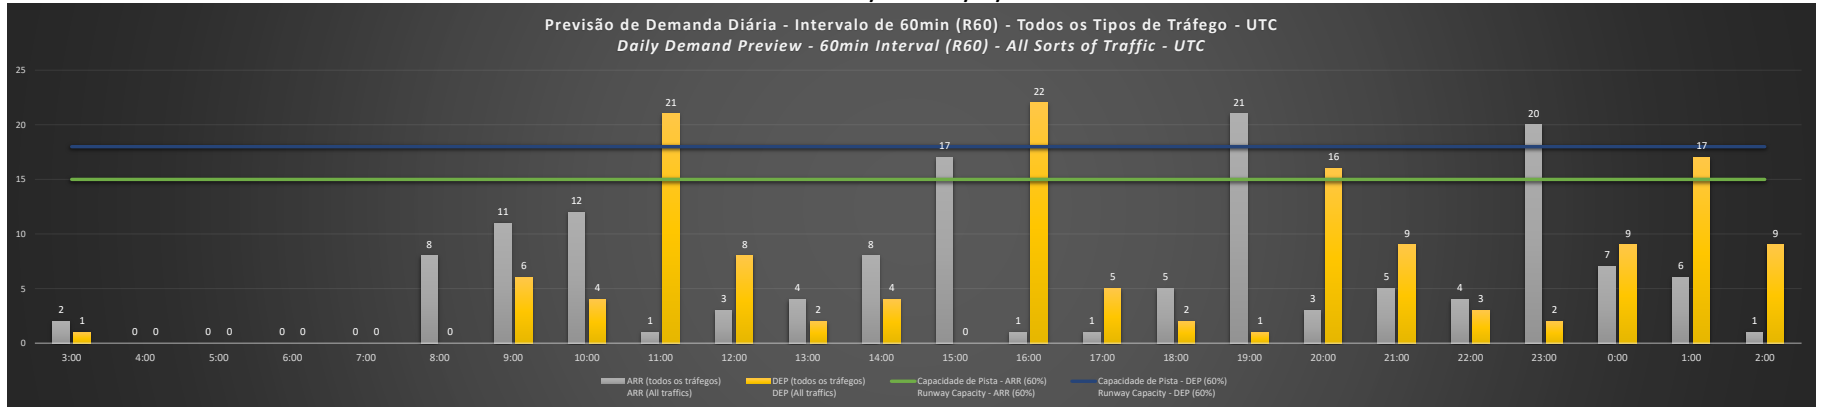

Visão Geral Semanal - Horários Recomendados para Inspeção em Voo

Weekly Overview - Recommended Flight Inspection Schedule

	3:00	4:00	5:00	6:00	7:00	8:00	9:00	10:00	11:00	12:00	13:00	14:00	15:00	16:00	17:00	18:00	19:00	20:00	21:00	22:00	23:00	0:00	1:00	2:00
16/11/2020	A/D	A/D	A/D	A/D	A/D	A/D	A/D	A/D	A	A/D	A/D	A/D	D	A	A/D	A/D	D	A/D	A/D	A/D	D	A/D	A	A/D
17/11/2020	A/D	A/D	A/D	A/D	A/D	A/D	A/D	A/D	A	A/D	A/D	A/D	D	A	A/D	A/D	D	A/D	A/D	A/D	D	A/D	A	A/D
18/11/2020	A/D	A/D	A/D	A/D	A/D	A/D	A/D	A/D	A	A/D	A/D	A/D	D	A	A/D	A/D	D	A/D	A/D	A/D	D	A/D	A	A/D
19/11/2020	A/D	A/D	A/D	A/D	A/D	A/D	A/D	A/D	A	A/D	A/D	A/D	D	A	A/D	A/D	D	A/D	A/D	A/D	D	A/D	A	A/D
20/11/2020	A/D	A/D	A/D	A/D	A/D	A/D	A/D	A/D	A	A/D	A/D	A/D	D	A	A/D	A/D	D	A/D	A/D	A/D	D	A/D	A/D	A/D
21/11/2020	A/D	A/D	A/D	A/D	A/D	A/D	A/D	A/D	A	A/D	A/D	A/D	D	A	A/D	A/D	A/D	A/D	A/D	A/D	D	A/D	A/D	A/D
22/11/2020	A/D	A/D	A/D	A/D	A/D	A/D	A/D	A/D	A	A/D	A/D	A/D	A/D	A	A/D	A/D	D	A/D	A/D	A/D	D	A/D	A	A/D

A/D - Horário Recomendado para Inspeção em Voo (aproximação e decolagem)
 Recommended Flight Inspection Schedule (approach and departure)

A - Horário Recomendado para Inspeção em Voo (aproximação somente)
 Recommended Flight Inspection Schedule (approach only)

NR - Horário Não Recomendado para Inspeção em Voo
 Not Recommended Flight Inspection Schedule

D - Horário Recomendado para Inspeção em Voo (decolagem somente)
 Recommended Flight Inspection Schedule (departure only)

SBKP/VCP - 16/11/2020

SBKP/VCP - 17/11/2020

SBKP/VCP - 18/11/2020

SBKP/VCP - 19/11/2020

SBKP/VCP - 20/11/2020

SBKP/VCP - 21/11/2020

SBKP/VCP - 22/11/2020