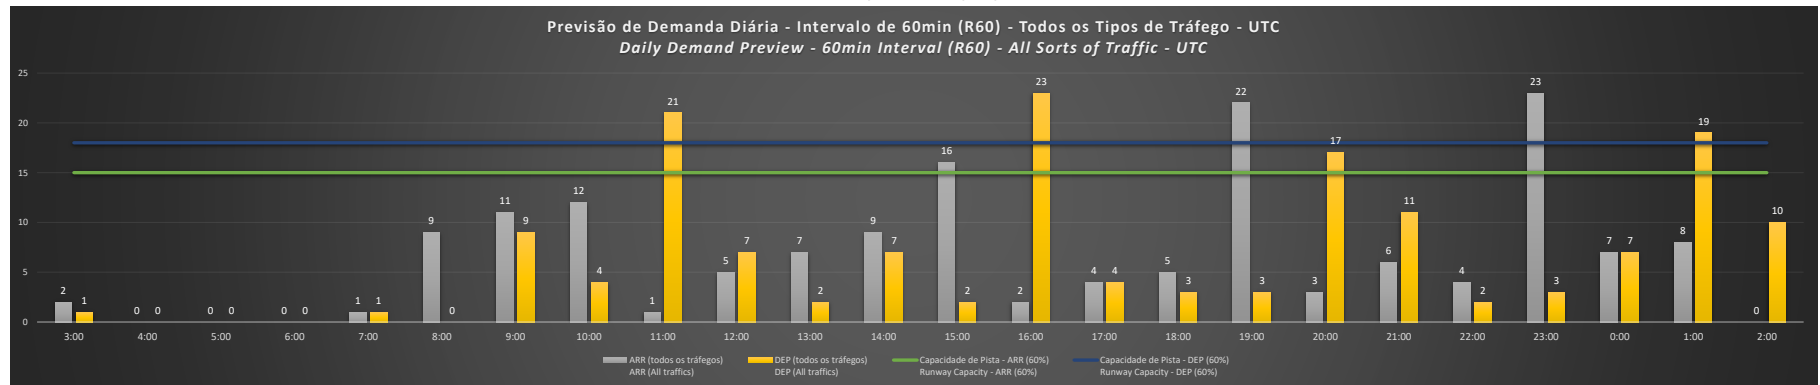

SBKP/VCP - 17/11/2020