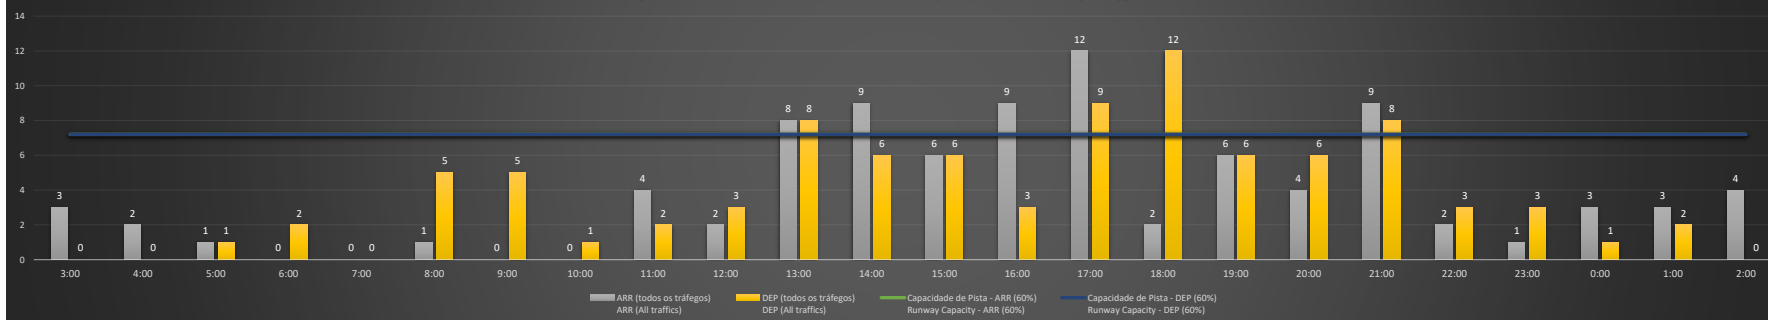

Weekly Overview - Recommended Flight Inspection Schedule

	3:00	4:00	5:00	6:00	7:00	8:00	9:00	10:00	11:00	12:00	13:00	14:00	15:00	16:00	17:00	18:00	19:00	20:00	21:00	22:00	23:00	0:00	1:00	2:00	
09/11/2020	A/D	A/D	A/D	A/D	A/D	A/D	A/D	A/D	A/D	A/D	NR	D	A/D	D	NR	A	A/D	A/D	NR	A/D	A/D	A/D	A/D	A/D	A/D
10/11/2020	A/D	A/D	A/D	A/D	A/D	A/D	A/D	A/D	A/D	A/D	A/D	A/D	A/D	A/D	A/D	A/D	A/D	A/D	A/D	A/D	A/D	A/D	A/D	A/D	A/D
11/11/2020	A/D	A/D	A/D	A/D	A/D	A/D	A/D	A/D	A/D	A/D	A/D	A/D	A/D	A/D	D	A/D	A/D	A/D	A/D	A/D	A/D	A/D	A/D	A/D	A/D
12/11/2020	A/D	A/D	A/D	A/D	A/D	A/D	A/D	A/D	A/D	A/D	A/D	A/D	A/D	A/D	A/D	A/D	A/D	A/D	A/D	A/D	A/D	A/D	A/D	A/D	A/D
13/11/2020	A/D	A/D	A/D	A/D	A/D	A/D	A/D	A/D	A/D	A/D	A/D	A/D	A/D	A/D	D	A	A/D	A/D	A/D	A/D	A/D	A/D	A/D	A/D	A/D
14/11/2020	A/D	A/D	A/D	A/D	A/D	A/D	A/D	A/D	A/D	A/D	A/D	A/D	A/D	A/D	A/D	A/D	A/D	A/D	A/D	A/D	A/D	A/D	A/D	A/D	A/D
15/11/2020	A/D	A/D	A/D	A/D	A/D	A/D	A/D	A/D	A/D	A/D	A/D	A/D	A/D	A/D	D	A	A/D	A/D	A/D	A/D	A/D	A/D	A/D	A/D	A/D

A - Horário Recomendado para Inspeção em Voo (aproximação somente)
Recommended Flight Inspection Schedule (approach only)

NR - Horário Não Recomendado para Inspeção em Voo
Not Recommended Flight Inspection Schedule

D - Horário Recomendado para Inspeção em Voo (decolagem somente)
Recommended Flight Inspection Schedule (departure only)

SBSV/SSA - 09/11/2020

Previsão de Demanda Diária - Intervalo de 60min (R60) - Todos os Tipos de Tráfego - UTC
Daily Demand Preview - 60min Interval (R60) - All Sorts of Traffic - UTC