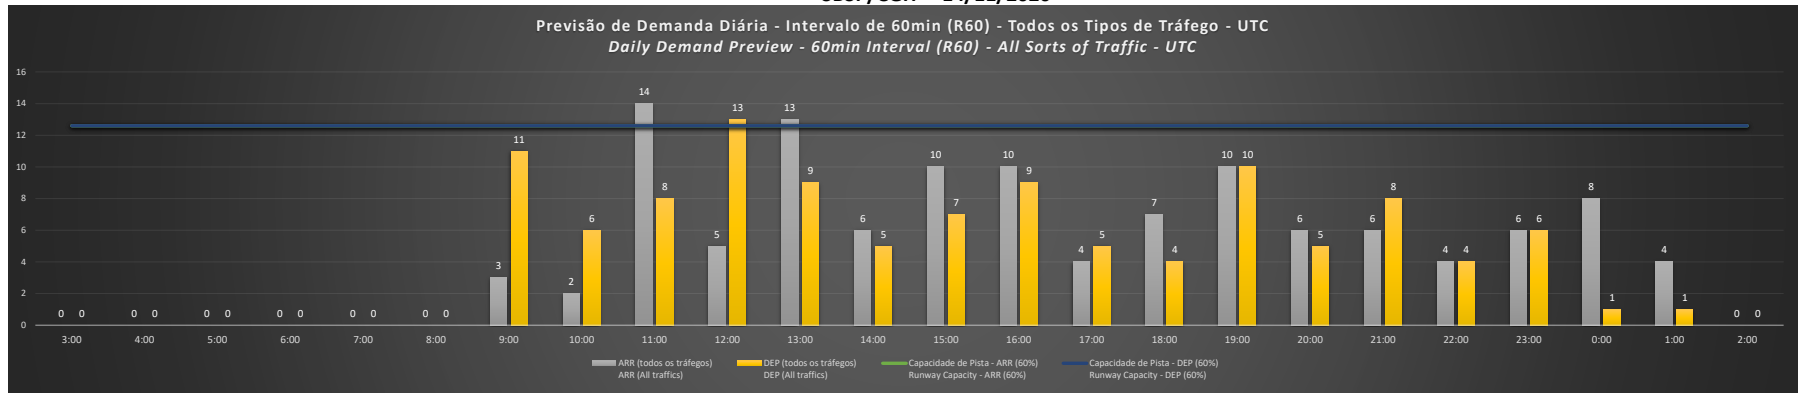

Visão Geral Semanal - Horários Recomendados para Inspeção em Voo

Weekly Overview - Recommended Flight Inspection Schedule

	3:00	4:00	5:00	6:00	7:00	8:00	9:00	10:00	11:00	12:00	13:00	14:00	15:00	16:00	17:00	18:00	19:00	20:00	21:00	22:00	23:00	0:00	1:00	2:00
09/11/2020	A/D	A/D	A/D	A/D	A/D	A/D	A/D	A/D	D	A/D	A/D	A/D	A/D	A/D	A/D	A/D	A/D	A/D	D	A/D	A	A/D	A/D	A/D
10/11/2020	A/D	A/D	A/D	A/D	A/D	A/D	A/D	A/D	D	A/D	A/D	A/D	A/D	A/D	A/D	A/D	A/D	A/D	A/D	A/D	A/D	A/D	A/D	A/D
11/11/2020	A/D	A/D	A/D	A/D	A/D	A/D	A/D	A/D	A/D	A/D	A/D	A/D	A/D	A/D	A/D	A/D	A/D	A/D	D	A/D	A	A/D	A/D	A/D
12/11/2020	A/D	A/D	A/D	A/D	A/D	A/D	A/D	A/D	D	A/D	A/D	A/D	A/D	A/D	A/D	A/D	A/D	A/D	A/D	A/D	A	A/D	A/D	A/D
13/11/2020	A/D	A/D	A/D	A/D	A/D	A/D	A/D	A/D	D	A/D	A/D	A/D	A/D	A/D	A/D	A/D	A/D	A/D	D	A/D	A	A/D	A/D	A/D
14/11/2020	A/D	A/D	A/D	A/D	A/D	A/D	A/D	A/D	D	A	D	A/D	A/D	A/D	A/D	A/D	A/D	A/D	A/D	A/D	A/D	A/D	A/D	A/D
15/11/2020	A/D	A/D	A/D	A/D	A/D	A/D	A/D	A/D	A/D	A/D	A/D	A/D	A/D	A/D	A/D	A/D	A/D	A/D	A/D	A/D	A	A/D	A/D	A/D

**A/D** - Horário Recomendado para Inspeção em Voo (aproximação e decolagem)  
 Recommended Flight Inspection Schedule (approach and departure)

**A** - Horário Recomendado para Inspeção em Voo (aproximação somente)  
 Recommended Flight Inspection Schedule (approach only)

**NR** - Horário Não Recomendado para Inspeção em Voo  
 Not Recommended Flight Inspection Schedule

**D** - Horário Recomendado para Inspeção em Voo (decolagem somente)  
 Recommended Flight Inspection Schedule (departure only)

SBSP/CGH - 09/11/2020

SBSP/CGH - 10/11/2020

**SBSP/CGH - 11/11/2020**

**SBSP/CGH - 12/11/2020**

**SBSP/CGH - 13/11/2020**

**SBSP/CGH - 14/11/2020**

**SBSP/CGH - 15/11/2020**