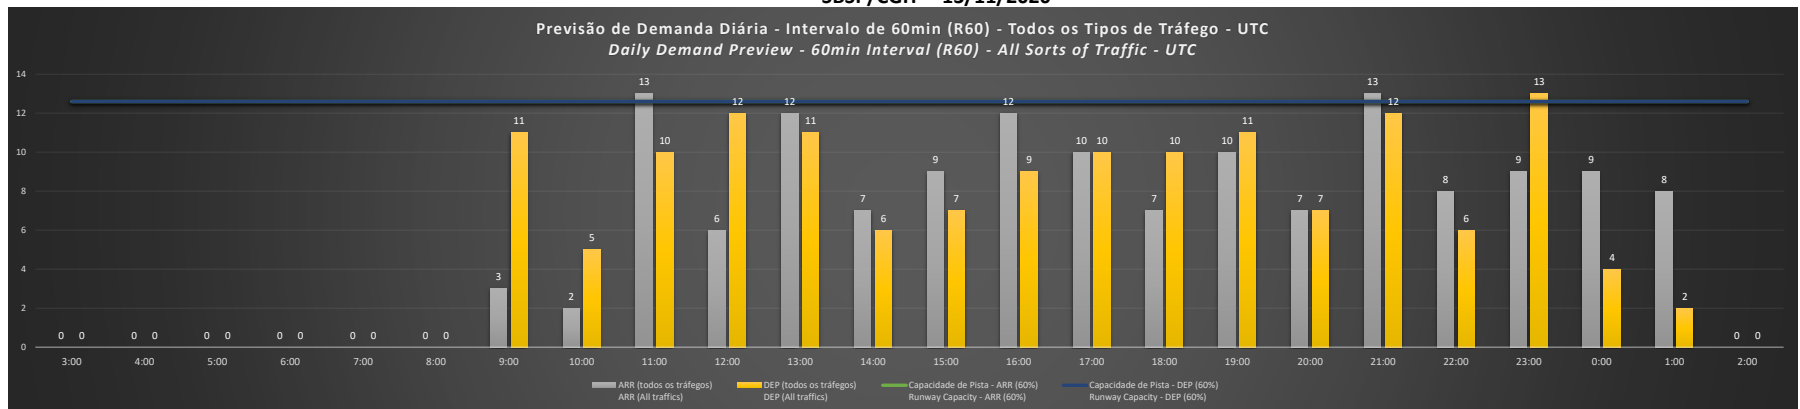

Visão Geral Semanal - Horários Recomendados para Inspeção em Voo

Weekly Overview - Recommended Flight Inspection Schedule

	3:00	4:00	5:00	6:00	7:00	8:00	9:00	10:00	11:00	12:00	13:00	14:00	15:00	16:00	17:00	18:00	19:00	20:00	21:00	22:00	23:00	0:00	1:00	2:00
09/11/2020	A/D	A/D	A/D	A/D	A/D	A/D	A/D	A/D	D	A/D	A/D	A/D	A/D	A/D	A/D	A/D	A/D	A/D	D	A/D	A	A/D	A/D	A/D
10/11/2020	A/D	A/D	A/D	A/D	A/D	A/D	A/D	A/D	D	A/D	A/D	A/D	A/D	A/D	A/D	A/D	A/D	A/D	A/D	A/D	A/D	A/D	A/D	A/D
11/11/2020	A/D	A/D	A/D	A/D	A/D	A/D	A/D	A/D	A/D	A/D	A/D	A/D	A/D	A/D	A/D	A/D	A/D	A/D	D	A/D	A	A/D	A/D	A/D
12/11/2020	A/D	A/D	A/D	A/D	A/D	A/D	A/D	A/D	D	A/D	A/D	A/D	A/D	A/D	A/D	A/D	A/D	A/D	A/D	A/D	A	A/D	A/D	A/D
13/11/2020	A/D	A/D	A/D	A/D	A/D	A/D	A/D	A/D	D	A/D	A/D	A/D	A/D	A/D	A/D	A/D	A/D	A/D	D	A/D	A	A/D	A/D	A/D
14/11/2020	A/D	A/D	A/D	A/D	A/D	A/D	A/D	A/D	D	A	D	A/D	A/D	A/D	A/D	A/D	A/D	A/D	A/D	A/D	A/D	A/D	A/D	A/D
15/11/2020	A/D	A/D	A/D	A/D	A/D	A/D	A/D	A/D	A/D	A/D	A/D	A/D	A/D	A/D	A/D	A/D	A/D	A/D	A/D	A/D	A	A/D	A/D	A/D

**A/D** - Horário Recomendado para Inspeção em Voo (aproximação e decolagem)  
 Recommended Flight Inspection Schedule (approach and departure)

**A** - Horário Recomendado para Inspeção em Voo (aproximação somente)  
 Recommended Flight Inspection Schedule (approach only)

**NR** - Horário Não Recomendado para Inspeção em Voo  
 Not Recommended Flight Inspection Schedule

**D** - Horário Recomendado para Inspeção em Voo (decolagem somente)  
 Recommended Flight Inspection Schedule (departure only)

SBSP/CGH - 09/11/2020

SBSP/CGH - 10/11/2020

**SBSP/CGH - 11/11/2020**

**SBSP/CGH - 12/11/2020**

**SBSP/CGH - 13/11/2020**

**SBSP/CGH - 14/11/2020**

**SBSP/CGH - 15/11/2020**