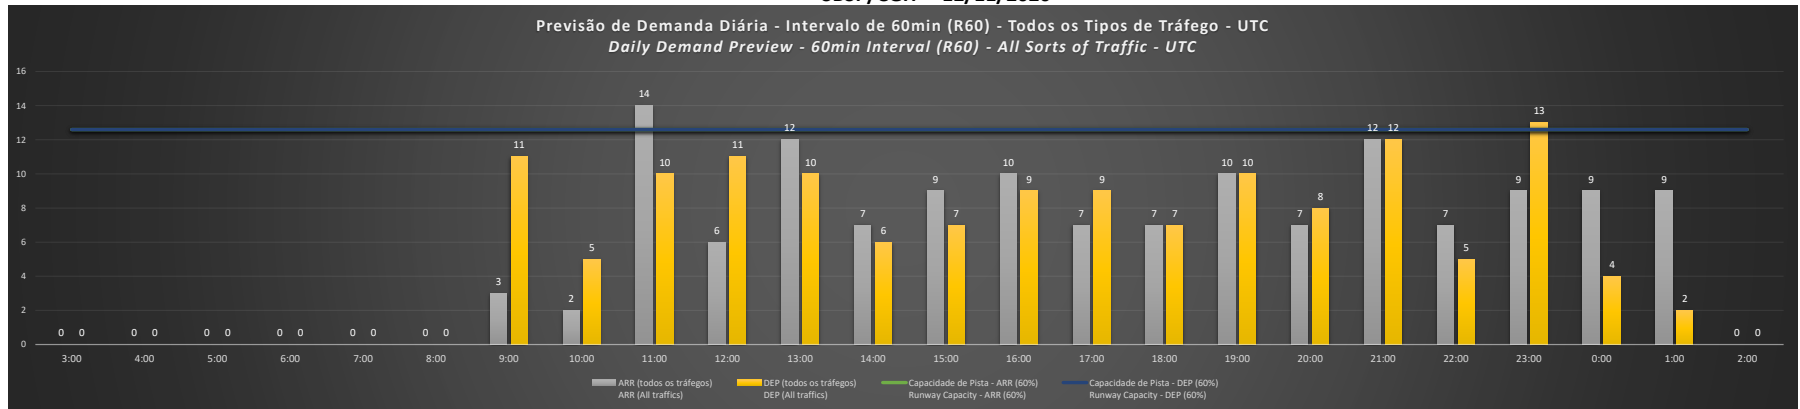

Visão Geral Semanal - Horários Recomendados para Inspeção em Voo

Weekly Overview - Recommended Flight Inspection Schedule

	3:00	4:00	5:00	6:00	7:00	8:00	9:00	10:00	11:00	12:00	13:00	14:00	15:00	16:00	17:00	18:00	19:00	20:00	21:00	22:00	23:00	0:00	1:00	2:00
09/11/2020	A/D	A/D	A/D	A/D	A/D	A/D	A/D	A/D	D	A/D	A/D	A/D	A/D	A/D	A/D	A/D	A/D	A/D	D	A/D	A	A/D	A/D	A/D
10/11/2020	A/D	A/D	A/D	A/D	A/D	A/D	A/D	A/D	D	A/D	A/D	A/D	A/D	A/D	A/D	A/D	A/D	A/D	A/D	A/D	A/D	A/D	A/D	A/D
11/11/2020	A/D	A/D	A/D	A/D	A/D	A/D	A/D	A/D	A/D	A/D	A/D	A/D	A/D	A/D	A/D	A/D	A/D	A/D	D	A/D	A	A/D	A/D	A/D
12/11/2020	A/D	A/D	A/D	A/D	A/D	A/D	A/D	A/D	D	A/D	A/D	A/D	A/D	A/D	A/D	A/D	A/D	A/D	A/D	A/D	A	A/D	A/D	A/D
13/11/2020	A/D	A/D	A/D	A/D	A/D	A/D	A/D	A/D	D	A/D	A/D	A/D	A/D	A/D	A/D	A/D	A/D	A/D	D	A/D	A	A/D	A/D	A/D
14/11/2020	A/D	A/D	A/D	A/D	A/D	A/D	A/D	A/D	D	A	D	A/D	A/D	A/D	A/D	A/D	A/D	A/D	A/D	A/D	A/D	A/D	A/D	A/D
15/11/2020	A/D	A/D	A/D	A/D	A/D	A/D	A/D	A/D	A/D	A/D	A/D	A/D	A/D	A/D	A/D	A/D	A/D	A/D	A/D	A/D	A	A/D	A/D	A/D

**A/D** - Horário Recomendado para Inspeção em Voo (aproximação e decolagem)  
 Recommended Flight Inspection Schedule (approach and departure)

**A** - Horário Recomendado para Inspeção em Voo (aproximação somente)  
 Recommended Flight Inspection Schedule (approach only)

**NR** - Horário Não Recomendado para Inspeção em Voo  
 Not Recommended Flight Inspection Schedule

**D** - Horário Recomendado para Inspeção em Voo (decolagem somente)  
 Recommended Flight Inspection Schedule (departure only)

SBSP/CGH - 09/11/2020

SBSP/CGH - 10/11/2020

**SBSP/CGH - 11/11/2020**

**SBSP/CGH - 12/11/2020**

**SBSP/CGH - 13/11/2020**

**SBSP/CGH - 14/11/2020**

**SBSP/CGH - 15/11/2020**