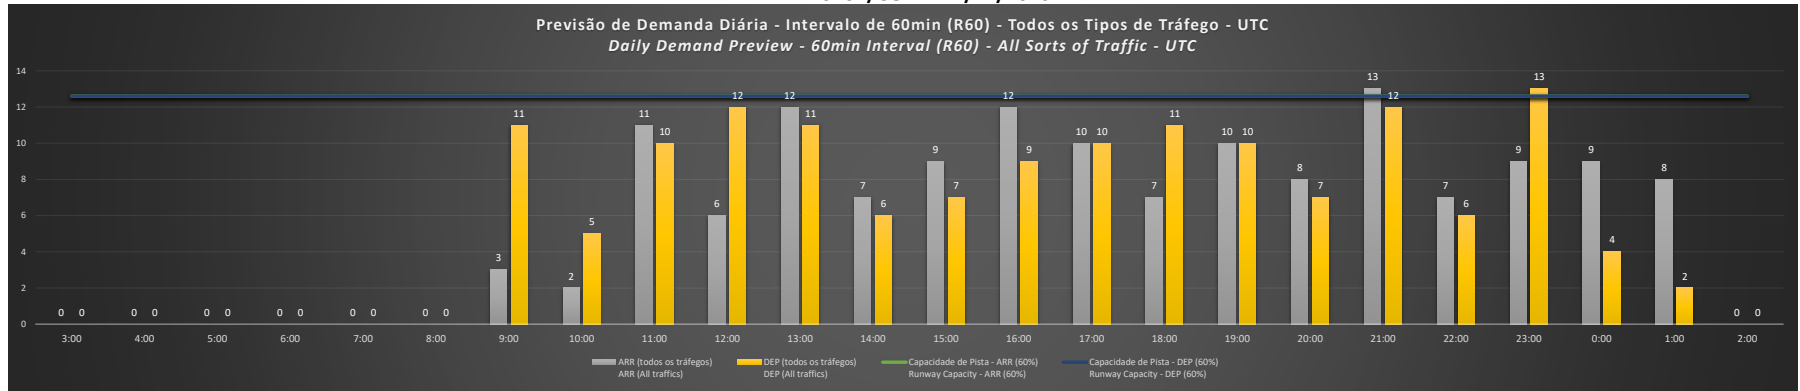

Visão Geral Semanal - Horários Recomendados para Inspeção em Voo

Weekly Overview - Recommended Flight Inspection Schedule

	3:00	4:00	5:00	6:00	7:00	8:00	9:00	10:00	11:00	12:00	13:00	14:00	15:00	16:00	17:00	18:00	19:00	20:00	21:00	22:00	23:00	0:00	1:00	2:00
09/11/2020	A/D	A/D	A/D	A/D	A/D	A/D	A/D	A/D	D	A/D	A/D	A/D	A/D	A/D	A/D	A/D	A/D	A/D	D	A/D	A	A/D	A/D	A/D
10/11/2020	A/D	A/D	A/D	A/D	A/D	A/D	A/D	A/D	D	A/D	A/D	A/D	A/D	A/D	A/D	A/D	A/D	A/D	A/D	A/D	A/D	A/D	A/D	A/D
11/11/2020	A/D	A/D	A/D	A/D	A/D	A/D	A/D	A/D	A/D	A/D	A/D	A/D	A/D	A/D	A/D	A/D	A/D	A/D	D	A/D	A	A/D	A/D	A/D
12/11/2020	A/D	A/D	A/D	A/D	A/D	A/D	A/D	A/D	D	A/D	A/D	A/D	A/D	A/D	A/D	A/D	A/D	A/D	A/D	A/D	A	A/D	A/D	A/D
13/11/2020	A/D	A/D	A/D	A/D	A/D	A/D	A/D	A/D	D	A/D	A/D	A/D	A/D	A/D	A/D	A/D	A/D	A/D	D	A/D	A	A/D	A/D	A/D
14/11/2020	A/D	A/D	A/D	A/D	A/D	A/D	A/D	A/D	D	A	D	A/D	A/D	A/D	A/D	A/D	A/D	A/D	A/D	A/D	A/D	A/D	A/D	A/D
15/11/2020	A/D	A/D	A/D	A/D	A/D	A/D	A/D	A/D	A/D	A/D	A/D	A/D	A/D	A/D	A/D	A/D	A/D	A/D	A/D	A/D	A	A/D	A/D	A/D

**A/D** - Horário Recomendado para Inspeção em Voo (aproximação e decolagem)  
 Recommended Flight Inspection Schedule (approach and departure)

**A** - Horário Recomendado para Inspeção em Voo (aproximação somente)  
 Recommended Flight Inspection Schedule (approach only)

**NR** - Horário Não Recomendado para Inspeção em Voo  
 Not Recommended Flight Inspection Schedule

**D** - Horário Recomendado para Inspeção em Voo (decolagem somente)  
 Recommended Flight Inspection Schedule (departure only)

SBSP/CGH - 09/11/2020

SBSP/CGH - 10/11/2020

**SBSP/CGH - 11/11/2020**

**SBSP/CGH - 12/11/2020**

**SBSP/CGH - 13/11/2020**

**SBSP/CGH - 14/11/2020**

**SBSP/CGH - 15/11/2020**