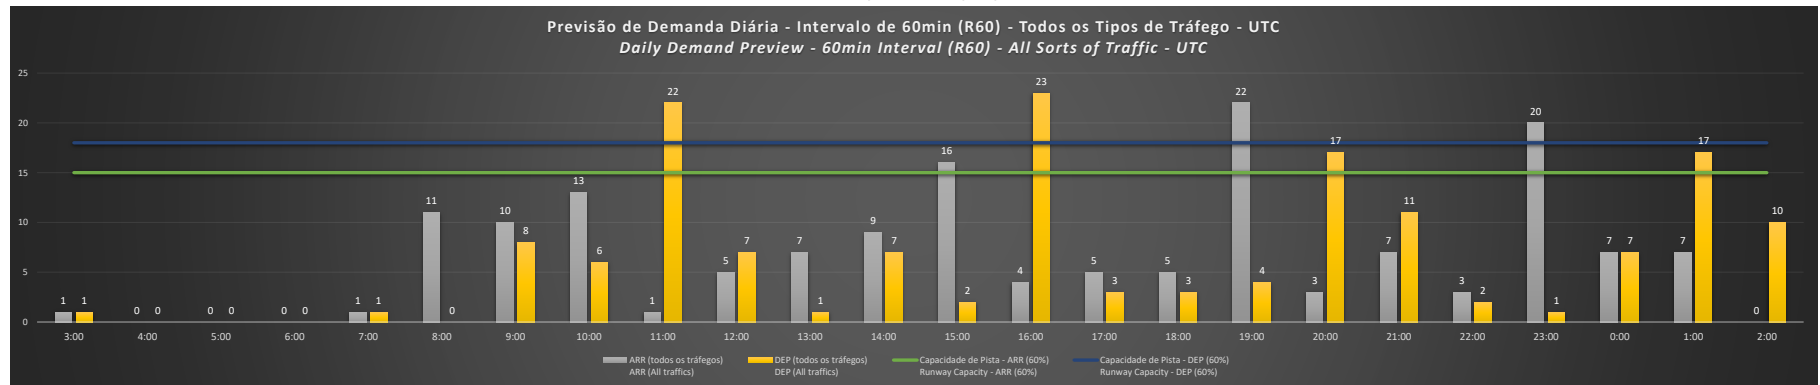

SBKP/VCP - 03/11/2020