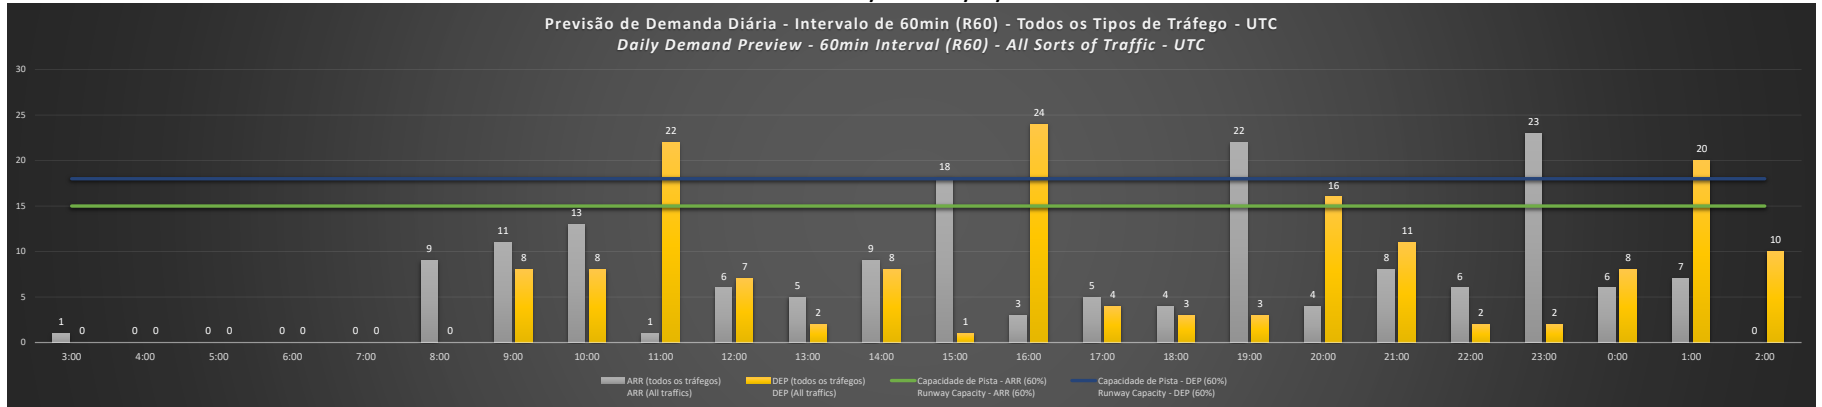

Visão Geral Semanal - Horários Recomendados para Inspeção em Voo

Weekly Overview - Recommended Flight Inspection Schedule

	3:00	4:00	5:00	6:00	7:00	8:00	9:00	10:00	11:00	12:00	13:00	14:00	15:00	16:00	17:00	18:00	19:00	20:00	21:00	22:00	23:00	0:00	1:00	2:00
02/11/2020	A/D	A/D	A/D	A/D	A/D	A/D	A/D	A/D	A/D	A/D	A/D	A/D	D	A	A/D	A/D	D	A/D	A/D	A/D	D	A/D	A	A/D
03/11/2020	A/D	A/D	A/D	A/D	A/D	A/D	A/D	A/D	A	A/D	A/D	A/D	D	A	A/D	A/D	D	A/D	A/D	A/D	D	A/D	A/D	A/D
04/11/2020	A/D	A/D	A/D	A/D	A/D	A/D	A/D	A/D	A	A/D	A/D	A/D	D	A	A/D	A/D	D	A/D	A/D	A/D	D	A/D	A	A/D
05/11/2020	A/D	A/D	A/D	A/D	A/D	A/D	A/D	A/D	A	A/D	A/D	A/D	D	A	A/D	A/D	D	A/D	A/D	A/D	D	A/D	A	A/D
06/11/2020	A/D	A/D	A/D	A/D	A/D	A/D	A/D	A/D	A	A/D	A/D	A/D	D	A	A/D	A/D	D	A	A/D	A/D	D	A/D	A/D	A/D
07/11/2020	A/D	A/D	A/D	A/D	A/D	A/D	A/D	A/D	A	A/D	A/D	A/D	D	A	A/D	A/D	A/D	A/D	A/D	A/D	D	A/D	A/D	A/D
08/11/2020	A/D	A/D	A/D	A/D	A/D	A/D	A/D	A/D	A	A/D	A/D	A/D	A/D	A	A/D	A/D	D	A/D	A/D	A/D	D	A/D	A/D	A/D

A/D - Horário Recomendado para Inspeção em Voo (aproximação e decolagem)
 Recommended Flight Inspection Schedule (approach and departure)

A - Horário Recomendado para Inspeção em Voo (aproximação somente)
 Recommended Flight Inspection Schedule (approach only)

NR - Horário Não Recomendado para Inspeção em Voo
 Not Recommended Flight Inspection Schedule

D - Horário Recomendado para Inspeção em Voo (decolagem somente)
 Recommended Flight Inspection Schedule (departure only)

SBKP/VCP - 02/11/2020

SBKP/VCP - 03/11/2020

SBKP/VCP - 04/11/2020

SBKP/VCP - 05/11/2020

SBKP/VCP - 06/11/2020

SBKP/VCP - 07/11/2020

SBKP/VCP - 08/11/2020