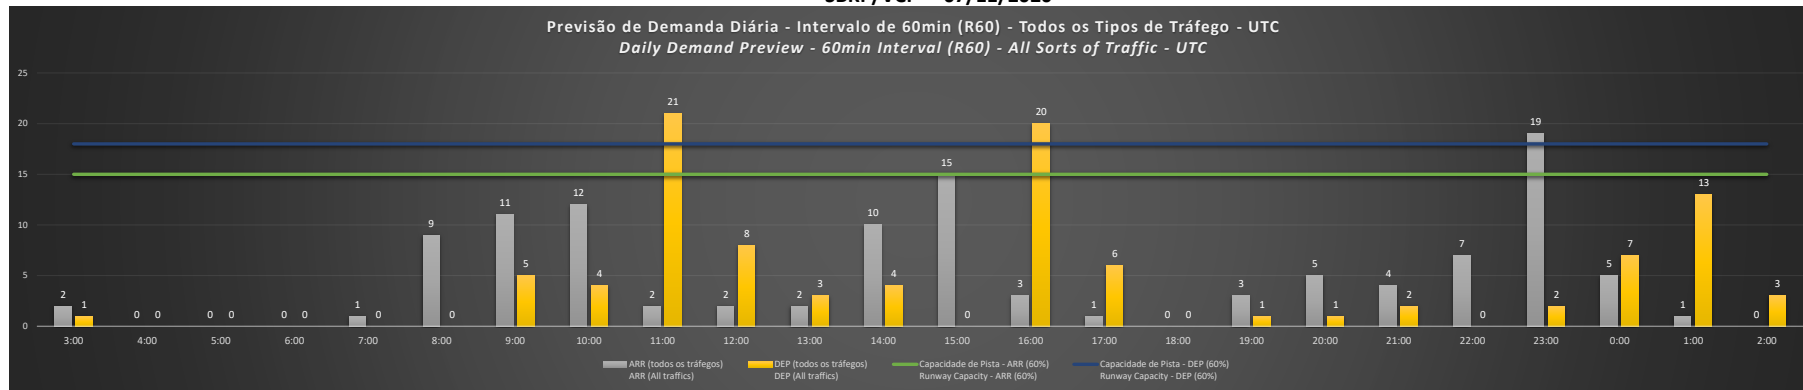

Visão Geral Semanal - Horários Recomendados para Inspeção em Voo

Weekly Overview - Recommended Flight Inspection Schedule

	3:00	4:00	5:00	6:00	7:00	8:00	9:00	10:00	11:00	12:00	13:00	14:00	15:00	16:00	17:00	18:00	19:00	20:00	21:00	22:00	23:00	0:00	1:00	2:00
02/11/2020	A/D	A/D	A/D	A/D	A/D	A/D	A/D	A/D	A/D	A/D	A/D	A/D	D	A	A/D	A/D	D	A/D	A/D	A/D	D	A/D	A	A/D
03/11/2020	A/D	A/D	A/D	A/D	A/D	A/D	A/D	A/D	A	A/D	A/D	A/D	D	A	A/D	A/D	D	A/D	A/D	A/D	D	A/D	A/D	A/D
04/11/2020	A/D	A/D	A/D	A/D	A/D	A/D	A/D	A/D	A	A/D	A/D	A/D	D	A	A/D	A/D	D	A/D	A/D	A/D	D	A/D	A	A/D
05/11/2020	A/D	A/D	A/D	A/D	A/D	A/D	A/D	A/D	A	A/D	A/D	A/D	D	A	A/D	A/D	D	A/D	A/D	A/D	D	A/D	A	A/D
06/11/2020	A/D	A/D	A/D	A/D	A/D	A/D	A/D	A/D	A	A/D	A/D	A/D	D	A	A/D	A/D	D	A	A/D	A/D	D	A/D	A/D	A/D
07/11/2020	A/D	A/D	A/D	A/D	A/D	A/D	A/D	A/D	A	A/D	A/D	A/D	D	A	A/D	A/D	A/D	A/D	A/D	A/D	D	A/D	A/D	A/D
08/11/2020	A/D	A/D	A/D	A/D	A/D	A/D	A/D	A/D	A	A/D	A/D	A/D	A/D	A	A/D	A/D	D	A/D	A/D	A/D	D	A/D	A/D	A/D

A/D - Horário Recomendado para Inspeção em Voo (aproximação e decolagem)
 Recommended Flight Inspection Schedule (approach and departure)

A - Horário Recomendado para Inspeção em Voo (aproximação somente)
 Recommended Flight Inspection Schedule (approach only)

NR - Horário Não Recomendado para Inspeção em Voo
 Not Recommended Flight Inspection Schedule

D - Horário Recomendado para Inspeção em Voo (decolagem somente)
 Recommended Flight Inspection Schedule (departure only)

SBKP/VCP - 02/11/2020

SBKP/VCP - 03/11/2020

SBKP/VCP - 04/11/2020

SBKP/VCP - 05/11/2020

SBKP/VCP - 06/11/2020

SBKP/VCP - 07/11/2020

SBKP/VCP - 08/11/2020