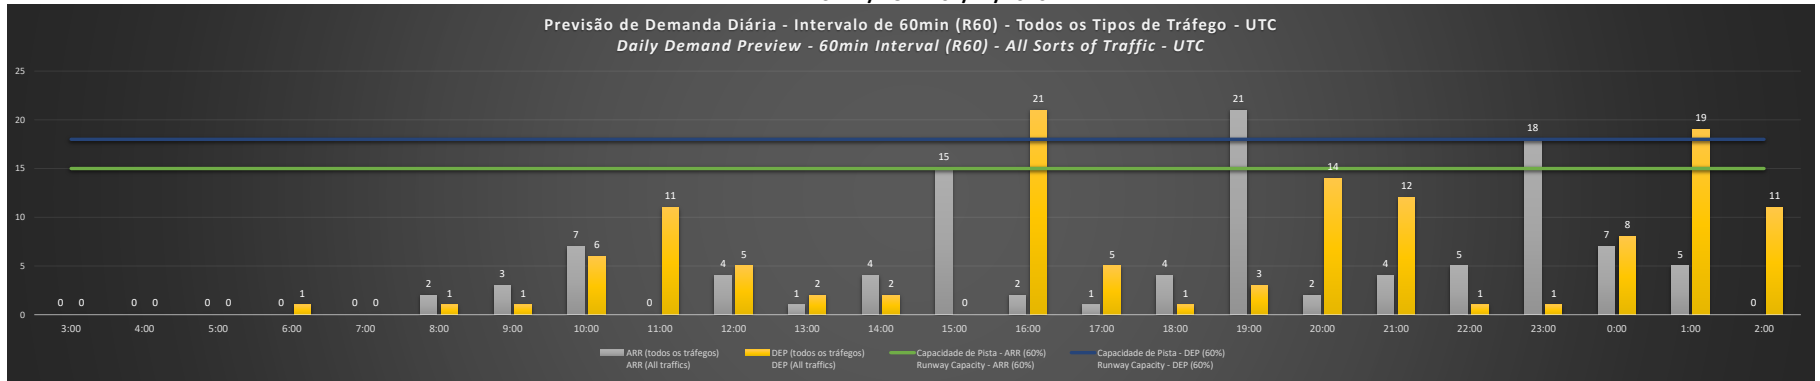

Visão Geral Semanal - Horários Recomendados para Inspeção em Voo

Weekly Overview - Recommended Flight Inspection Schedule

	3:00	4:00	5:00	6:00	7:00	8:00	9:00	10:00	11:00	12:00	13:00	14:00	15:00	16:00	17:00	18:00	19:00	20:00	21:00	22:00	23:00	0:00	1:00	2:00
02/11/2020	A/D	A/D	A/D	A/D	A/D	A/D	A/D	A/D	A/D	A/D	A/D	A/D	D	A	A/D	A/D	D	A/D	A/D	A/D	D	A/D	A	A/D
03/11/2020	A/D	A/D	A/D	A/D	A/D	A/D	A/D	A/D	A	A/D	A/D	A/D	D	A	A/D	A/D	D	A/D	A/D	A/D	D	A/D	A/D	A/D
04/11/2020	A/D	A/D	A/D	A/D	A/D	A/D	A/D	A/D	A	A/D	A/D	A/D	D	A	A/D	A/D	D	A/D	A/D	A/D	D	A/D	A	A/D
05/11/2020	A/D	A/D	A/D	A/D	A/D	A/D	A/D	A/D	A	A/D	A/D	A/D	D	A	A/D	A/D	D	A/D	A/D	A/D	D	A/D	A	A/D
06/11/2020	A/D	A/D	A/D	A/D	A/D	A/D	A/D	A/D	A	A/D	A/D	A/D	D	A	A/D	A/D	D	A	A/D	A/D	D	A/D	A/D	A/D
07/11/2020	A/D	A/D	A/D	A/D	A/D	A/D	A/D	A/D	A	A/D	A/D	A/D	D	A	A/D	A/D	A/D	A/D	A/D	A/D	D	A/D	A/D	A/D
08/11/2020	A/D	A/D	A/D	A/D	A/D	A/D	A/D	A/D	A	A/D	A/D	A/D	A/D	A	A/D	A/D	D	A/D	A/D	A/D	D	A/D	A/D	A/D

A/D - Horário Recomendado para Inspeção em Voo (aproximação e decolagem)
Recommended Flight Inspection Schedule (approach and departure)

A - Horário Recomendado para Inspeção em Voo (aproximação somente)
Recommended Flight Inspection Schedule (approach only)

NR - Horário Não Recomendado para Inspeção em Voo
Not Recommended Flight Inspection Schedule

D - Horário Recomendado para Inspeção em Voo (decolagem somente)
Recommended Flight Inspection Schedule (departure only)

SBKP/VCP - 02/11/2020