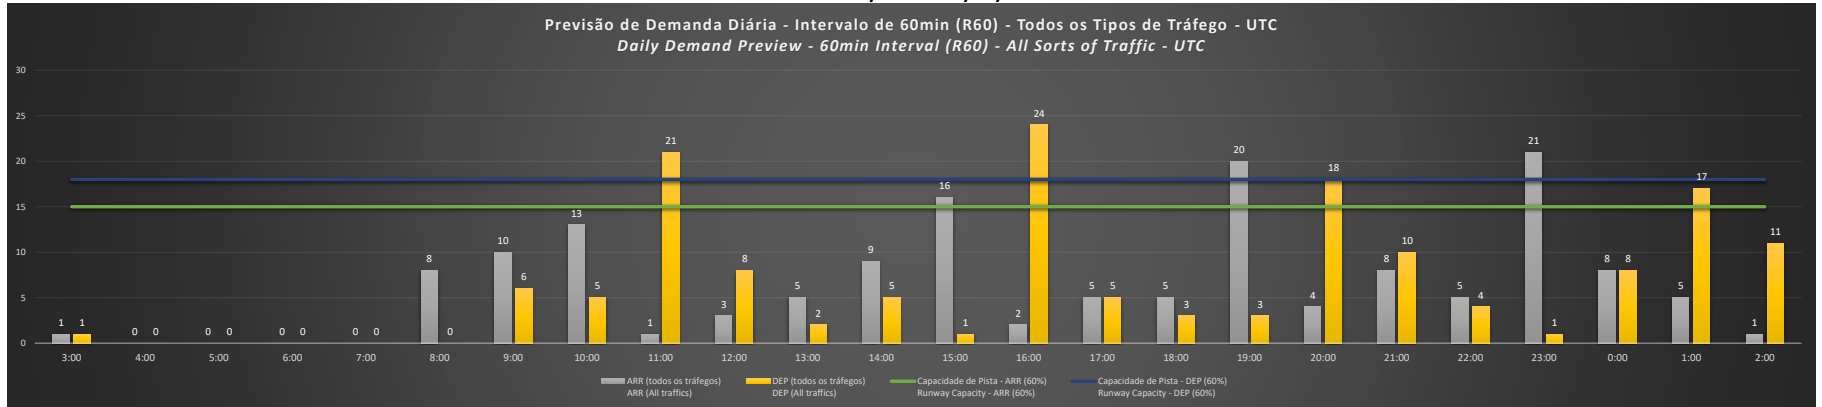

Visão Geral Semanal - Horários Recomendados para Inspeção em Voo

Weekly Overview - Recommended Flight Inspection Schedule

	3:00	4:00	5:00	6:00	7:00	8:00	9:00	10:00	11:00	12:00	13:00	14:00	15:00	16:00	17:00	18:00	19:00	20:00	21:00	22:00	23:00	0:00	1:00	2:00
02/11/2020	A/D	A/D	A/D	A/D	A/D	A/D	A/D	A/D	A/D	A/D	A/D	A/D	D	A	A/D	A/D	D	A/D	A/D	A/D	D	A/D	A	A/D
03/11/2020	A/D	A/D	A/D	A/D	A/D	A/D	A/D	A/D	A	A/D	A/D	A/D	D	A	A/D	A/D	D	A/D	A/D	A/D	D	A/D	A/D	A/D
04/11/2020	A/D	A/D	A/D	A/D	A/D	A/D	A/D	A/D	A	A/D	A/D	A/D	D	A	A/D	A/D	D	A/D	A/D	A/D	D	A/D	A	A/D
05/11/2020	A/D	A/D	A/D	A/D	A/D	A/D	A/D	A/D	A	A/D	A/D	A/D	D	A	A/D	A/D	D	A/D	A/D	A/D	D	A/D	A	A/D
06/11/2020	A/D	A/D	A/D	A/D	A/D	A/D	A/D	A/D	A	A/D	A/D	A/D	D	A	A/D	A/D	D	A	A/D	A/D	D	A/D	A/D	A/D
07/11/2020	A/D	A/D	A/D	A/D	A/D	A/D	A/D	A/D	A	A/D	A/D	A/D	D	A	A/D	A/D	A/D	A/D	A/D	A/D	D	A/D	A/D	A/D
08/11/2020	A/D	A/D	A/D	A/D	A/D	A/D	A/D	A/D	A	A/D	A/D	A/D	A/D	A	A/D	A/D	D	A/D	A/D	A/D	D	A/D	A/D	A/D

A/D - Horário Recomendado para Inspeção em Voo (aproximação e decolagem)
 Recommended Flight Inspection Schedule (approach and departure)

A - Horário Recomendado para Inspeção em Voo (aproximação somente)
 Recommended Flight Inspection Schedule (approach only)

NR - Horário Não Recomendado para Inspeção em Voo
 Not Recommended Flight Inspection Schedule

D - Horário Recomendado para Inspeção em Voo (decolagem somente)
 Recommended Flight Inspection Schedule (departure only)

SBKP/VCP - 02/11/2020

SBKP/VCP - 03/11/2020

SBKP/VCP - 04/11/2020

SBKP/VCP - 05/11/2020

SBKP/VCP - 06/11/2020

SBKP/VCP - 07/11/2020

SBKP/VCP - 08/11/2020