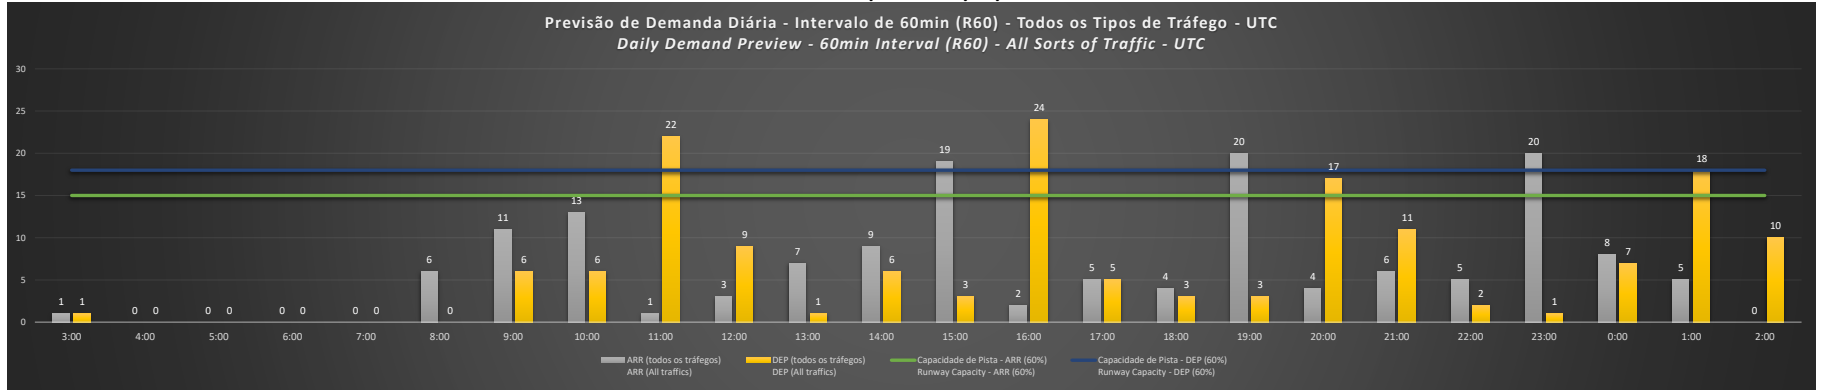

Visão Geral Semanal - Horários Recomendados para Inspeção em Voo

Weekly Overview - Recommended Flight Inspection Schedule

	3:00	4:00	5:00	6:00	7:00	8:00	9:00	10:00	11:00	12:00	13:00	14:00	15:00	16:00	17:00	18:00	19:00	20:00	21:00	22:00	23:00	0:00	1:00	2:00
02/11/2020	A/D	A/D	A/D	A/D	A/D	A/D	A/D	A/D	A/D	A/D	A/D	A/D	D	A	A/D	A/D	D	A/D	A/D	A/D	D	A/D	A	A/D
03/11/2020	A/D	A/D	A/D	A/D	A/D	A/D	A/D	A/D	A	A/D	A/D	A/D	D	A	A/D	A/D	D	A/D	A/D	A/D	D	A/D	A/D	A/D
04/11/2020	A/D	A/D	A/D	A/D	A/D	A/D	A/D	A/D	A	A/D	A/D	A/D	D	A	A/D	A/D	D	A/D	A/D	A/D	D	A/D	A	A/D
05/11/2020	A/D	A/D	A/D	A/D	A/D	A/D	A/D	A/D	A	A/D	A/D	A/D	D	A	A/D	A/D	D	A/D	A/D	A/D	D	A/D	A	A/D
06/11/2020	A/D	A/D	A/D	A/D	A/D	A/D	A/D	A/D	A	A/D	A/D	A/D	D	A	A/D	A/D	D	A	A/D	A/D	D	A/D	A/D	A/D
07/11/2020	A/D	A/D	A/D	A/D	A/D	A/D	A/D	A/D	A	A/D	A/D	A/D	D	A	A/D	A/D	A/D	A/D	A/D	A/D	D	A/D	A/D	A/D
08/11/2020	A/D	A/D	A/D	A/D	A/D	A/D	A/D	A/D	A	A/D	A/D	A/D	A/D	A	A/D	A/D	D	A/D	A/D	A/D	D	A/D	A/D	A/D

A/D - Horário Recomendado para Inspeção em Voo (aproximação e decolagem)
 Recommended Flight Inspection Schedule (approach and departure)

A - Horário Recomendado para Inspeção em Voo (aproximação somente)
 Recommended Flight Inspection Schedule (approach only)

NR - Horário Não Recomendado para Inspeção em Voo
 Not Recommended Flight Inspection Schedule

D - Horário Recomendado para Inspeção em Voo (decolagem somente)
 Recommended Flight Inspection Schedule (departure only)

SBKP/VCP - 02/11/2020

SBKP/VCP - 03/11/2020

SBKP/VCP - 04/11/2020

SBKP/VCP - 05/11/2020

SBKP/VCP - 06/11/2020

SBKP/VCP - 07/11/2020

SBKP/VCP - 08/11/2020