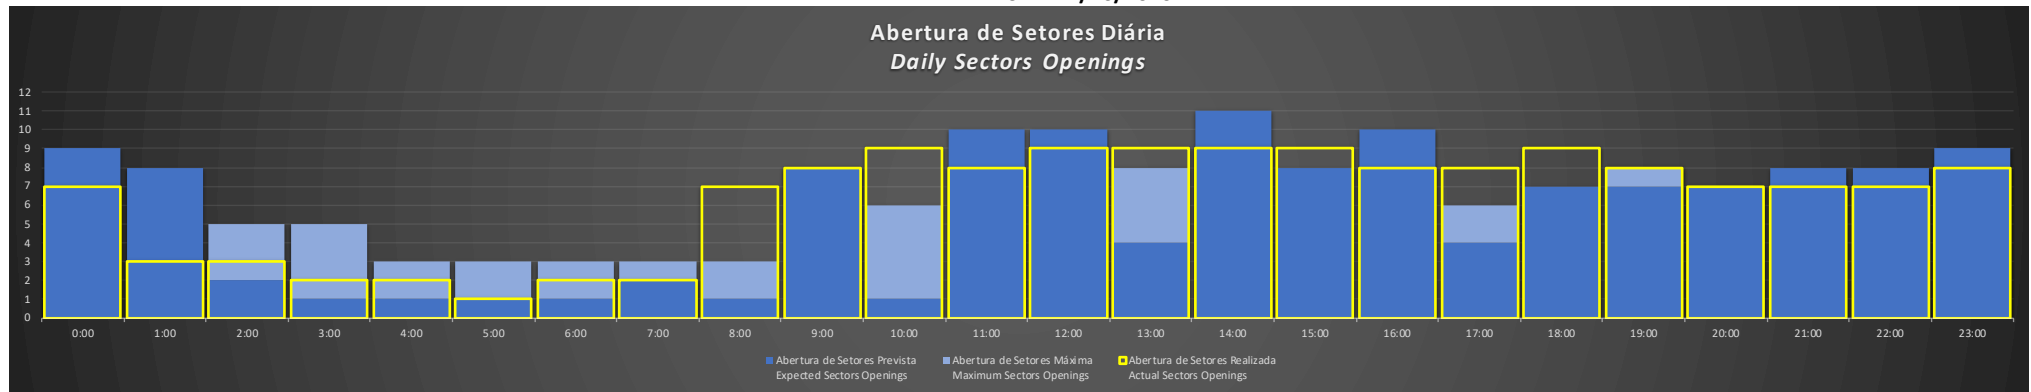

APP-SP - 19/10/2020

APP-SP - 20/10/2020

APP-SP - 21/10/2020

APP-SP - 22/10/2020

APP-SP - 23/10/2020

APP-SP - 24/10/2020

APP-SP - 25/10/2020

Abertura de Setores Diária Daily Sectors Openings