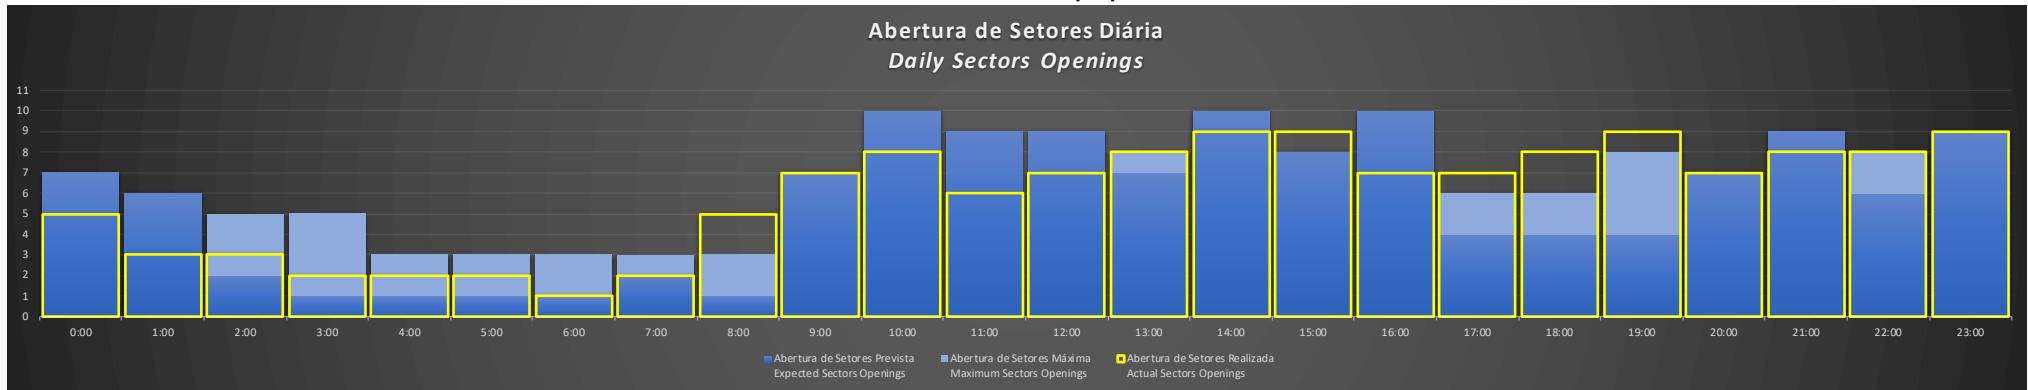

APP-SP - 19/10/2020

APP-SP - 20/10/2020

APP-SP - 21/10/2020

APP-SP - 22/10/2020

APP-SP - 23/10/2020

APP-SP - 24/10/2020

APP-SP - 25/10/2020

Abertura de Setores Diária Daily Sectors Openings