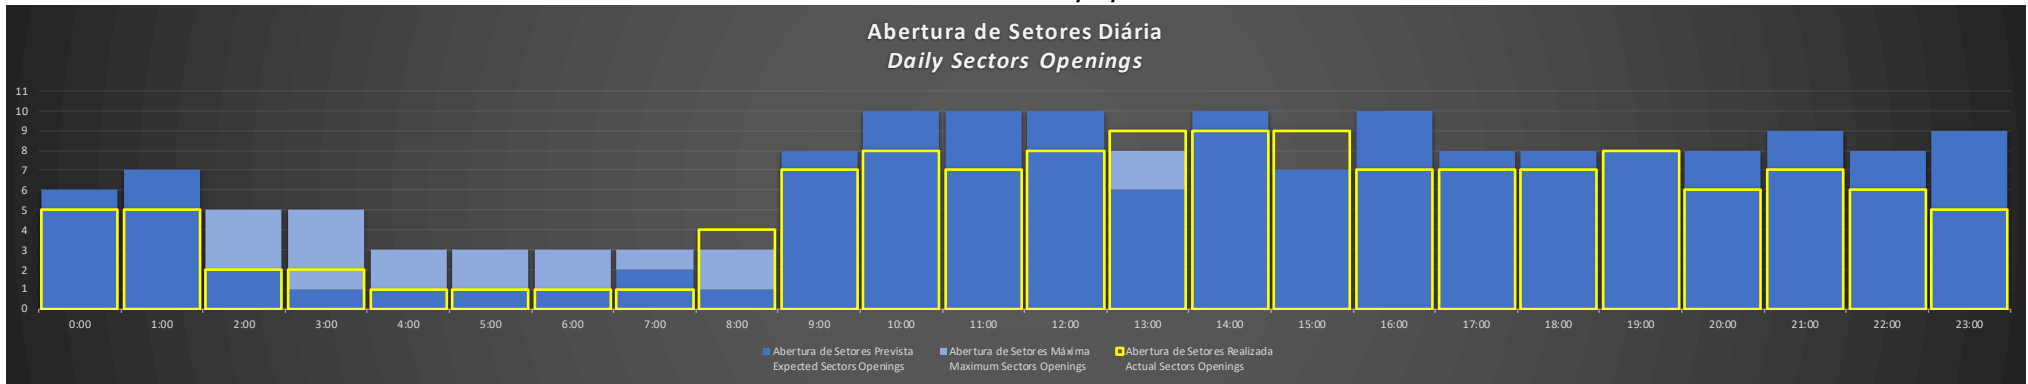

APP-SP - 19/10/2020

APP-SP - 20/10/2020

APP-SP - 21/10/2020

APP-SP - 22/10/2020

APP-SP - 23/10/2020

APP-SP - 24/10/2020

APP-SP - 25/10/2020

Abertura de Setores Diária Daily Sectors Openings