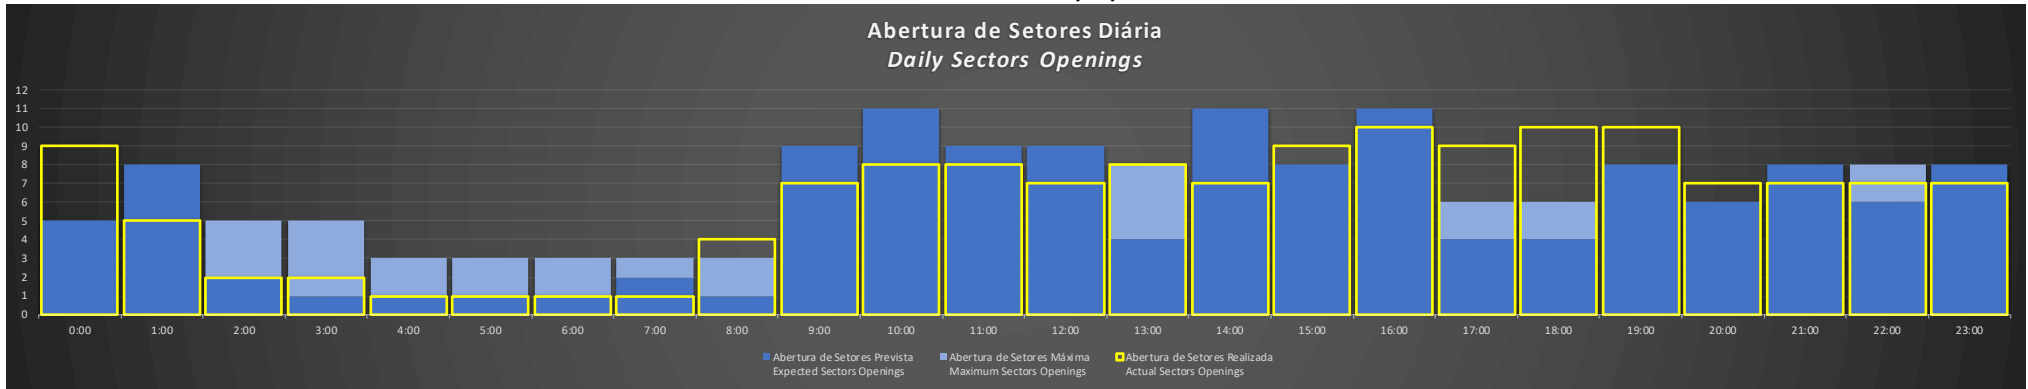

APP-SP - 19/10/2020

APP-SP - 20/10/2020

APP-SP - 21/10/2020

APP-SP - 22/10/2020

APP-SP - 23/10/2020

APP-SP - 24/10/2020

APP-SP - 25/10/2020

Abertura de Setores Diária Daily Sectors Openings