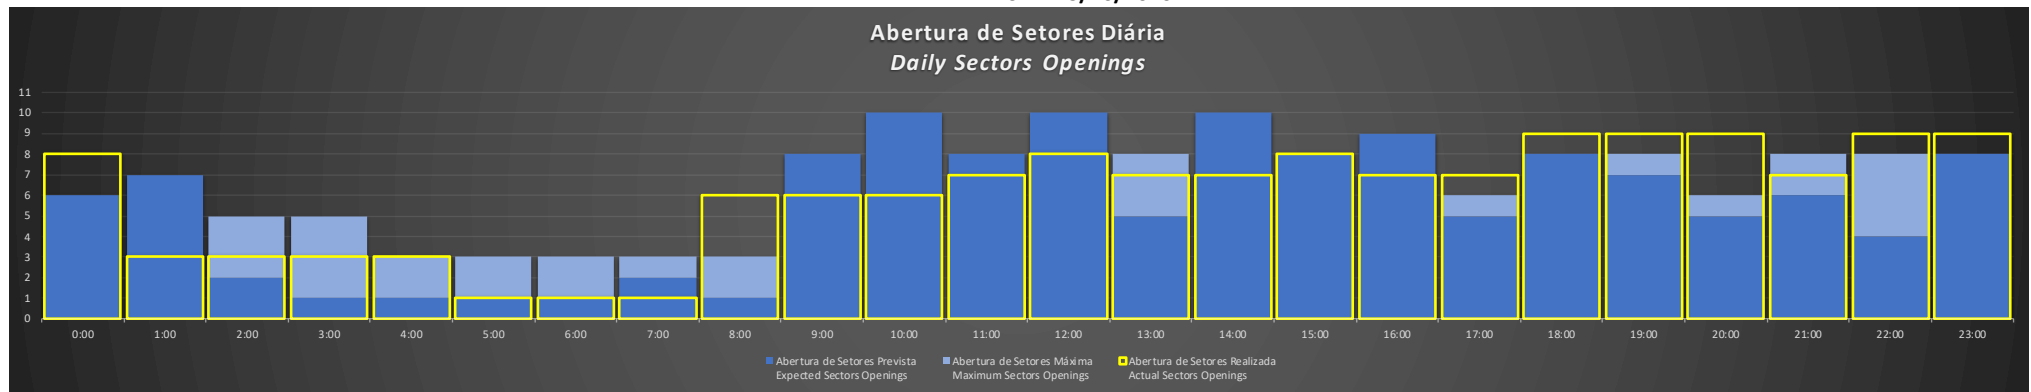

APP-SP - 19/10/2020

APP-SP - 20/10/2020

APP-SP - 21/10/2020

APP-SP - 22/10/2020

APP-SP - 23/10/2020

APP-SP - 24/10/2020

APP-SP - 25/10/2020

Abertura de Setores Diária Daily Sectors Openings