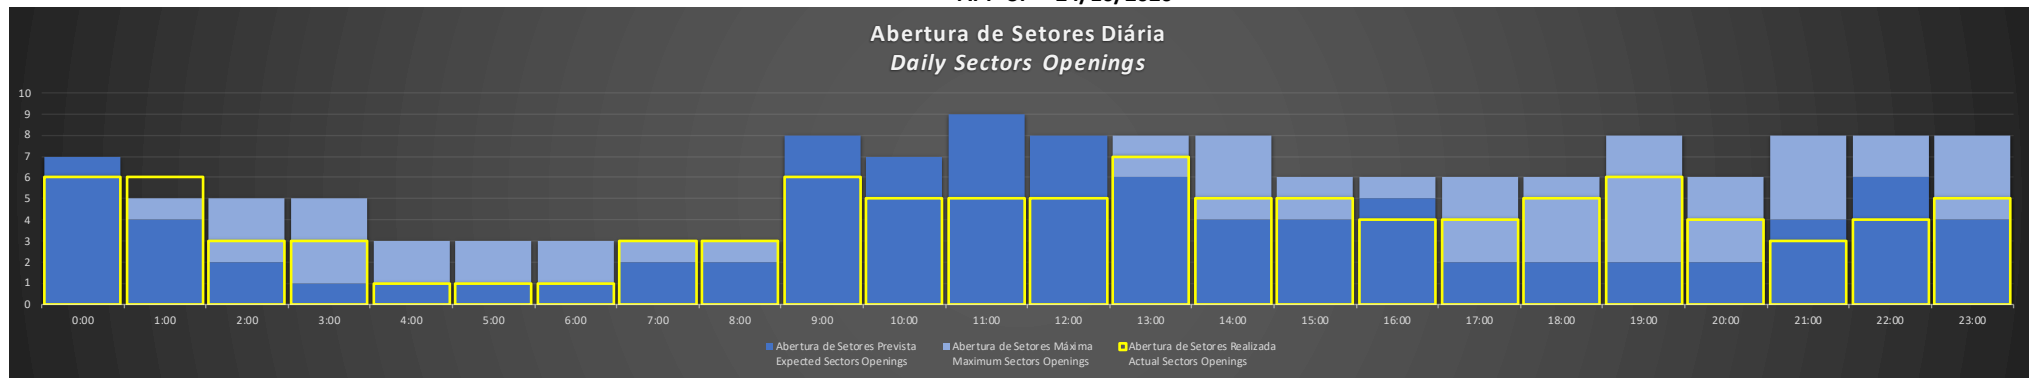

APP-SP - 19/10/2020

APP-SP - 20/10/2020

APP-SP - 21/10/2020

APP-SP - 22/10/2020

APP-SP - 23/10/2020

APP-SP - 24/10/2020

APP-SP - 25/10/2020

Abertura de Setores Diária Daily Sectors Openings