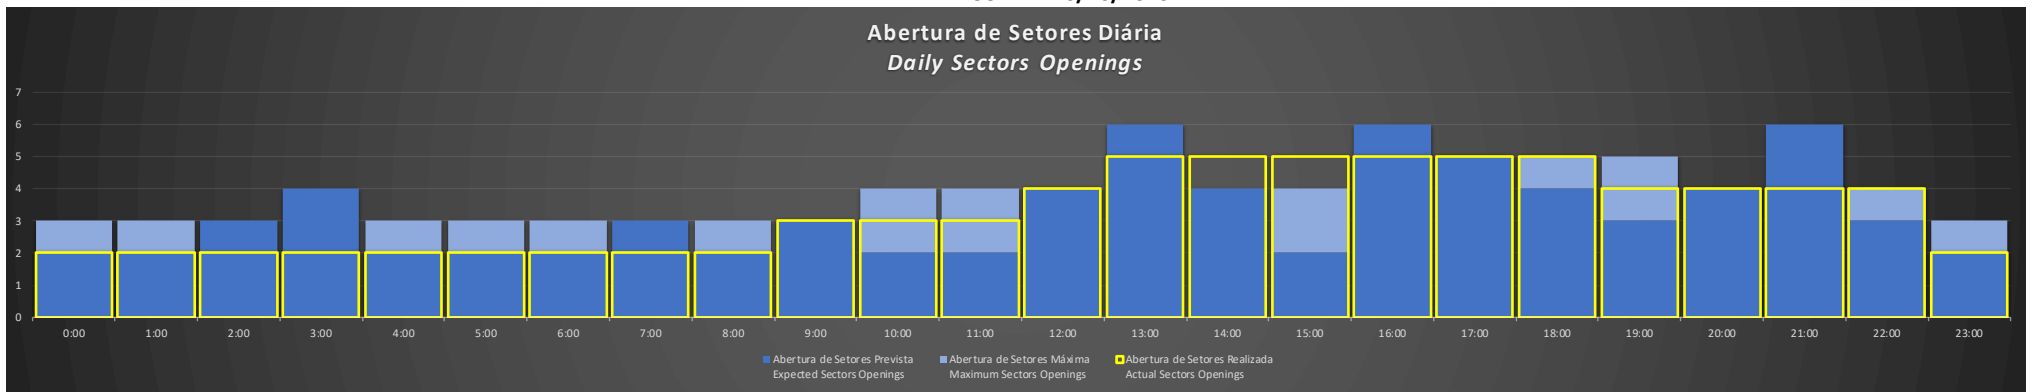

ACC-RE - 19/10/2020

ACC-RE - 20/10/2020

ACC-RE - 21/10/2020

ACC-RE - 22/10/2020

ACC-RE - 23/10/2020

ACC-RE - 24/10/2020

ACC-RE - 25/10/2020

Abertura de Setores Diária Daily Sectors Openings