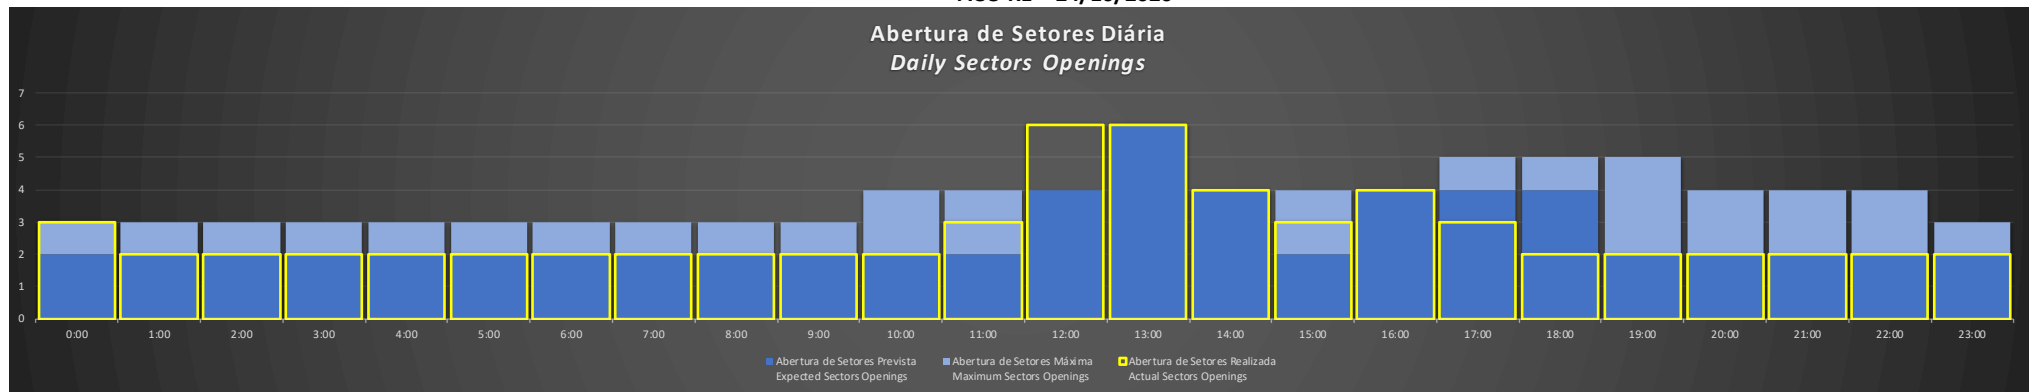

ACC-RE - 19/10/2020

ACC-RE - 20/10/2020

ACC-RE - 21/10/2020

ACC-RE - 22/10/2020

ACC-RE - 23/10/2020

ACC-RE - 24/10/2020

ACC-RE - 25/10/2020

Abertura de Setores Diária Daily Sectors Openings