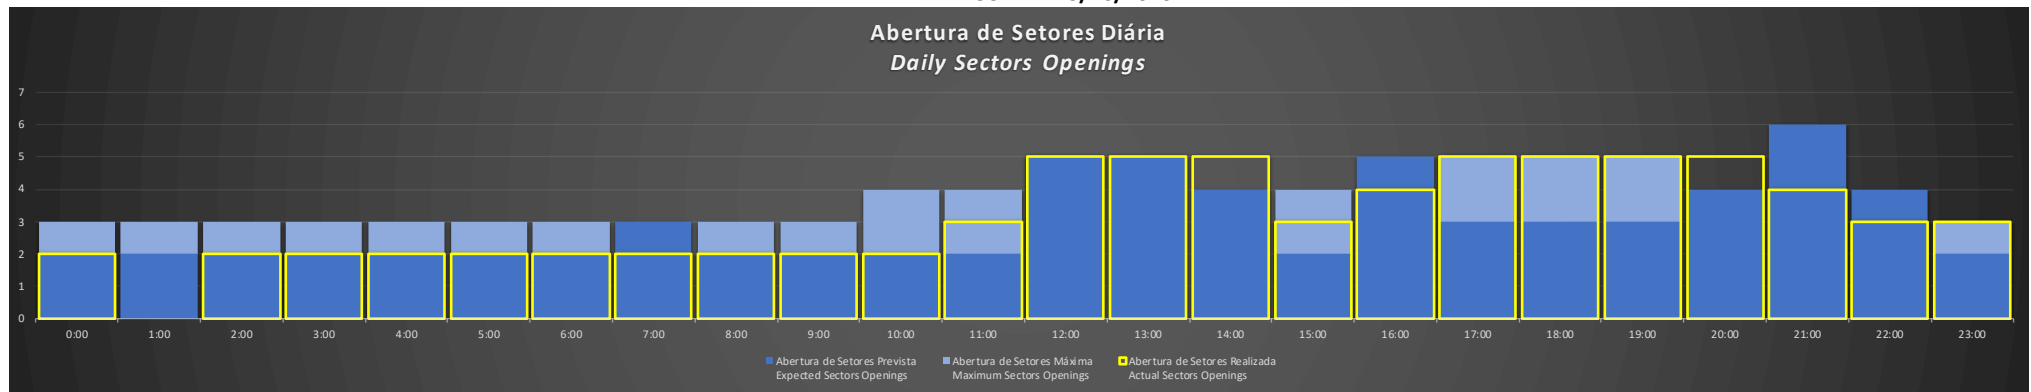

ACC-RE - 19/10/2020

ACC-RE - 20/10/2020

ACC-RE - 21/10/2020

ACC-RE - 22/10/2020

ACC-RE - 23/10/2020

ACC-RE - 24/10/2020

ACC-RE - 25/10/2020

Abertura de Setores Diária Daily Sectors Openings