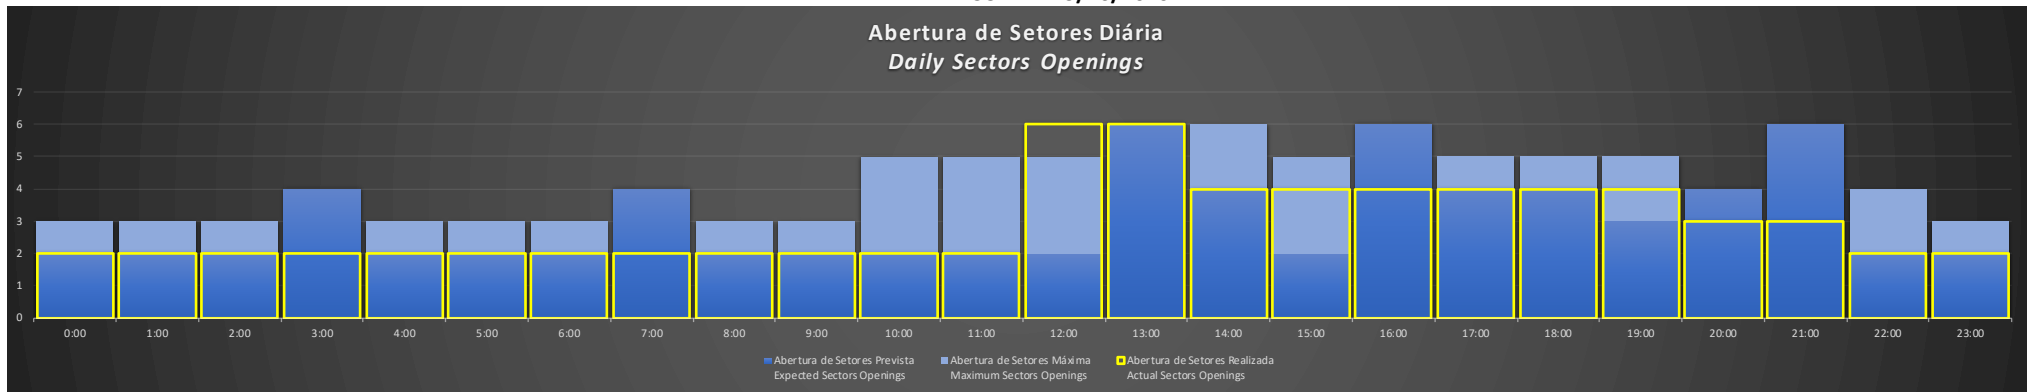

ACC-RE - 19/10/2020

ACC-RE - 20/10/2020

ACC-RE - 21/10/2020

ACC-RE - 22/10/2020

ACC-RE - 23/10/2020

ACC-RE - 24/10/2020

ACC-RE - 25/10/2020

Abertura de Setores Diária Daily Sectors Openings