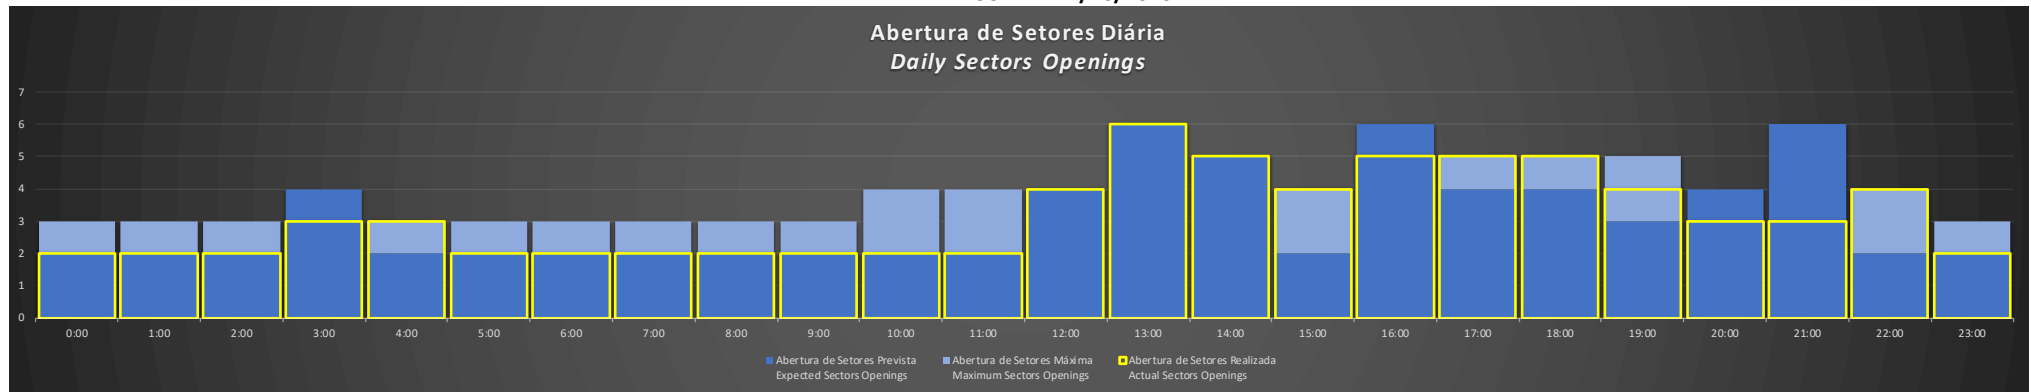

ACC-RE - 19/10/2020

ACC-RE - 20/10/2020

ACC-RE - 21/10/2020

ACC-RE - 22/10/2020

ACC-RE - 23/10/2020

ACC-RE - 24/10/2020

ACC-RE - 25/10/2020

Abertura de Setores Diária Daily Sectors Openings