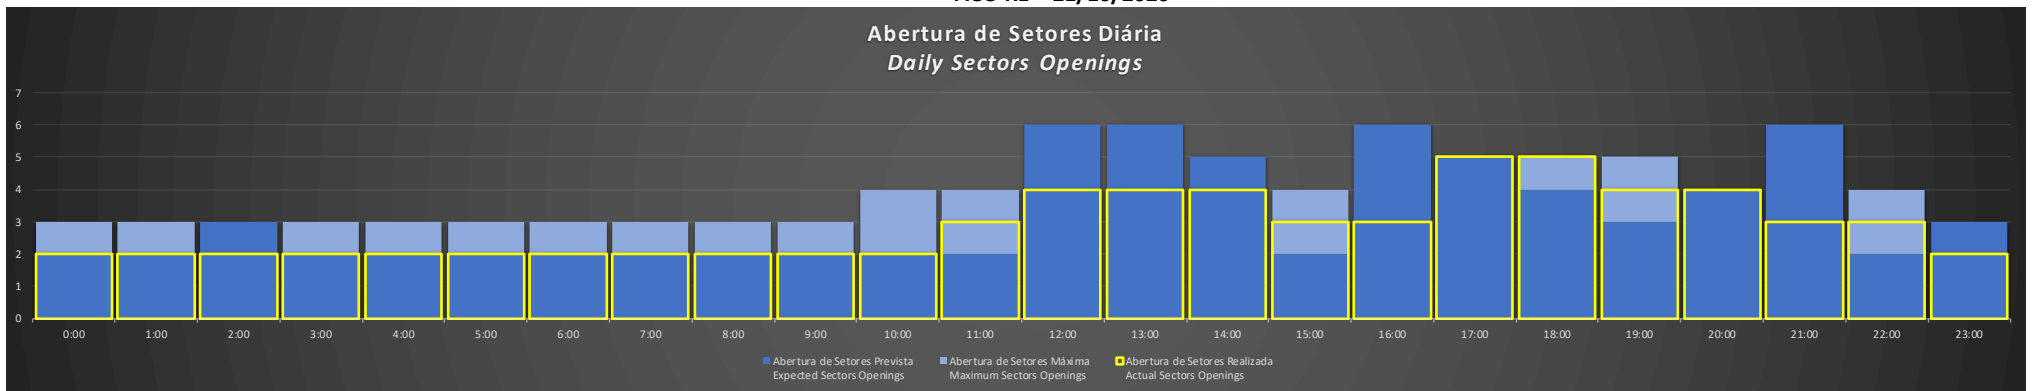

ACC-RE - 19/10/2020

ACC-RE - 20/10/2020

ACC-RE - 21/10/2020

ACC-RE - 22/10/2020

ACC-RE - 23/10/2020

ACC-RE - 24/10/2020

ACC-RE - 25/10/2020

Abertura de Setores Diária Daily Sectors Openings