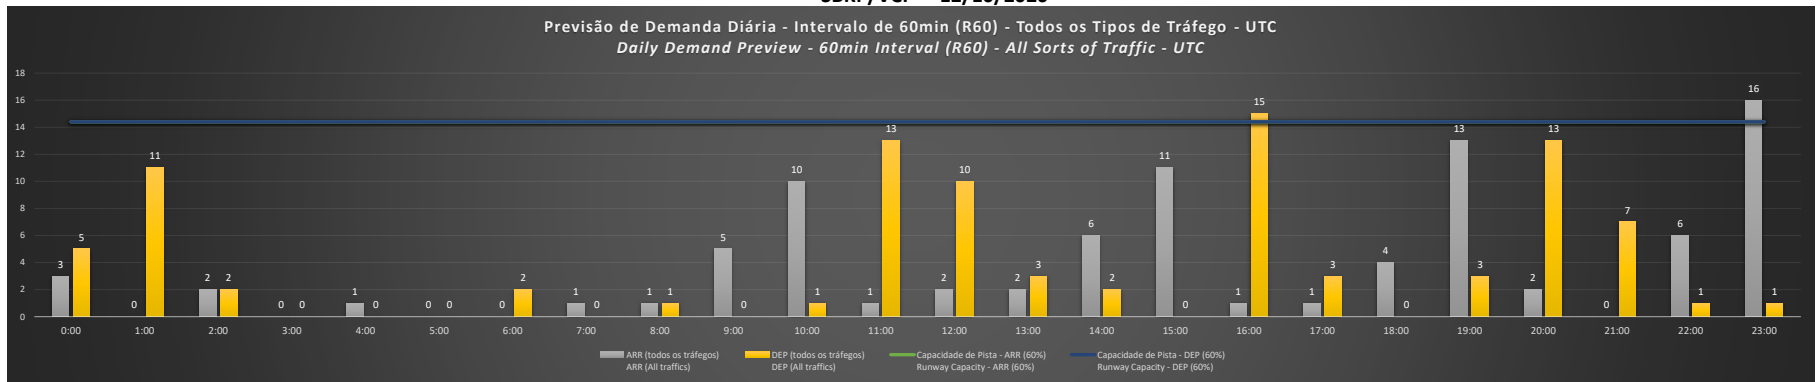

Visão Geral Semanal - Horários Recomendados para Inspeção em Voo

Weekly Overview - Recommended Flight Inspection Schedule

	0:00	1:00	2:00	3:00	4:00	5:00	6:00	7:00	8:00	9:00	10:00	11:00	12:00	13:00	14:00	15:00	16:00	17:00	18:00	19:00	20:00	21:00	22:00	23:00	
12/10/2020	A/D	A/D	A/D	A/D	A/D	A/D	A/D	A/D	A/D	A/D	A/D	A/D	A/D	A/D	A/D	A/D	A	A/D	A/D	A/D	A/D	A/D	A/D	A/D	D
13/10/2020	A/D	A/D	A/D	A/D	A/D	A/D	A/D	A/D	A/D	A/D	A/D	A	A/D	A/D	A/D	D	A	A/D	A/D	D	A	A/D	A/D	A/D	D
14/10/2020	A/D	A	A/D	A/D	A/D	A/D	A/D	A/D	A/D	A/D	A/D	A	A/D	A/D	A/D	D	A	A/D	A/D	D	A	A/D	A/D	A/D	D
15/10/2020	A/D	A	A/D	A/D	A/D	A/D	A/D	A/D	A/D	A/D	A/D	A	A/D	A/D	A/D	D	A	A/D	A/D	D	A	A/D	A/D	A/D	D
16/10/2020	A/D	A	A/D	A/D	A/D	A/D	A/D	A/D	A/D	A/D	A/D	A	A/D	A/D	A/D	D	A	A/D	A/D	D	A	A/D	A/D	A/D	D
17/10/2020	A/D	A/D	A/D	A/D	A/D	A/D	A/D	A/D	A/D	A/D	A/D	A	A/D	A/D	A/D	A/D	A/D	A/D	A/D	A/D	A/D	A/D	A/D	A/D	D
18/10/2020	A/D	A/D	A/D	A/D	A/D	A/D	A/D	A/D	A/D	A/D	A/D	A	A/D	A/D	A/D	A/D	A	A/D	A/D	D	A	A/D	A/D	A/D	D

A/D - Horário Recomendado para Inspeção em Voo (aproximação e decolagem)
Recommended Flight Inspection Schedule (approach and departure)

A - Horário Recomendado para Inspeção em Voo (aproximação somente)
Recommended Flight Inspection Schedule (approach only)

NR - Horário Não Recomendado para Inspeção em Voo
Not Recommended Flight Inspection Schedule

D - Horário Recomendado para Inspeção em Voo (decolagem somente)
Not Recommended Flight Inspection Schedule (departure only)

SBKP/VCP - 12/10/2020