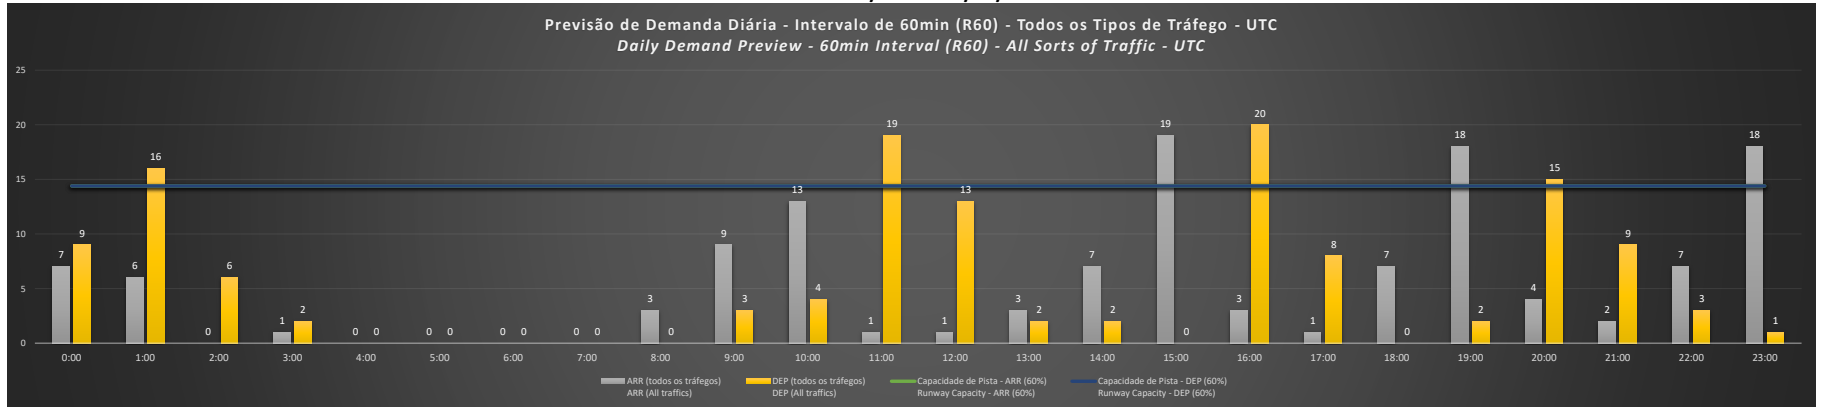

Visão Geral Semanal - Horários Recomendados para Inspeção em Voo

Weekly Overview - Recommended Flight Inspection Schedule

	0:00	1:00	2:00	3:00	4:00	5:00	6:00	7:00	8:00	9:00	10:00	11:00	12:00	13:00	14:00	15:00	16:00	17:00	18:00	19:00	20:00	21:00	22:00	23:00	
12/10/2020	A/D	A/D	A/D	A/D	A/D	A/D	A/D	A/D	A/D	A/D	A/D	A/D	A/D	A/D	A/D	A/D	A	A/D	A/D	A/D	A/D	A/D	A/D	A/D	D
13/10/2020	A/D	A/D	A/D	A/D	A/D	A/D	A/D	A/D	A/D	A/D	A/D	A	A/D	A/D	A/D	D	A	A/D	A/D	D	A	A/D	A/D	A/D	D
14/10/2020	A/D	A	A/D	A/D	A/D	A/D	A/D	A/D	A/D	A/D	A/D	A	A/D	A/D	A/D	D	A	A/D	A/D	D	A	A/D	A/D	A/D	D
15/10/2020	A/D	A	A/D	A/D	A/D	A/D	A/D	A/D	A/D	A/D	A/D	A	A/D	A/D	A/D	D	A	A/D	A/D	D	A	A/D	A/D	A/D	D
16/10/2020	A/D	A	A/D	A/D	A/D	A/D	A/D	A/D	A/D	A/D	A/D	A	A/D	A/D	A/D	D	A	A/D	A/D	D	A	A/D	A/D	A/D	D
17/10/2020	A/D	A/D	A/D	A/D	A/D	A/D	A/D	A/D	A/D	A/D	A/D	A	A/D	A/D	A/D	A/D	A/D	A/D	A/D	A/D	A/D	A/D	A/D	A/D	D
18/10/2020	A/D	A/D	A/D	A/D	A/D	A/D	A/D	A/D	A/D	A/D	A/D	A	A/D	A/D	A/D	A/D	A	A/D	A/D	D	A	A/D	A/D	A/D	D

A/D - Horário Recomendado para Inspeção em Voo (aproximação e decolagem)
 Recommended Flight Inspection Schedule (approach and departure)

A - Horário Recomendado para Inspeção em Voo (aproximação somente)
 Recommended Flight Inspection Schedule (approach only)

NR - Horário Não Recomendado para Inspeção em Voo
 Not Recommended Flight Inspection Schedule

D - Horário Recomendado para Inspeção em Voo (decolagem somente)
 Not Recommended Flight Inspection Schedule (departure only)

SBKP/VCP - 12/10/2020

SBKP/VCP - 13/10/2020

SBKP/VCP - 14/10/2020

SBKP/VCP - 15/10/2020

SBKP/VCP - 16/10/2020

SBKP/VCP - 17/10/2020

SBKP/VCP - 18/10/2020