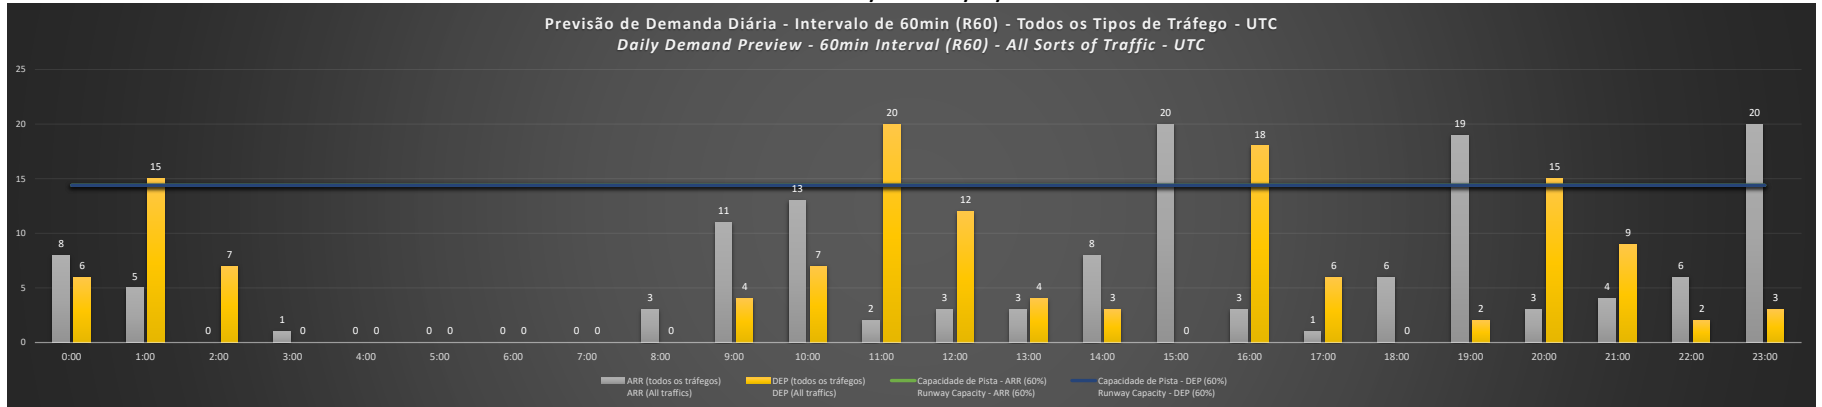

Visão Geral Semanal - Horários Recomendados para Inspeção em Voo

Weekly Overview - Recommended Flight Inspection Schedule

	0:00	1:00	2:00	3:00	4:00	5:00	6:00	7:00	8:00	9:00	10:00	11:00	12:00	13:00	14:00	15:00	16:00	17:00	18:00	19:00	20:00	21:00	22:00	23:00	
12/10/2020	A/D	A/D	A/D	A/D	A/D	A/D	A/D	A/D	A/D	A/D	A/D	A/D	A/D	A/D	A/D	A/D	A	A/D	A/D	A/D	A/D	A/D	A/D	A/D	D
13/10/2020	A/D	A/D	A/D	A/D	A/D	A/D	A/D	A/D	A/D	A/D	A/D	A	A/D	A/D	A/D	D	A	A/D	A/D	D	A	A/D	A/D	A/D	D
14/10/2020	A/D	A	A/D	A/D	A/D	A/D	A/D	A/D	A/D	A/D	A/D	A	A/D	A/D	A/D	D	A	A/D	A/D	D	A	A/D	A/D	A/D	D
15/10/2020	A/D	A	A/D	A/D	A/D	A/D	A/D	A/D	A/D	A/D	A/D	A	A/D	A/D	A/D	D	A	A/D	A/D	D	A	A/D	A/D	A/D	D
16/10/2020	A/D	A	A/D	A/D	A/D	A/D	A/D	A/D	A/D	A/D	A/D	A	A/D	A/D	A/D	D	A	A/D	A/D	D	A	A/D	A/D	A/D	D
17/10/2020	A/D	A/D	A/D	A/D	A/D	A/D	A/D	A/D	A/D	A/D	A/D	A	A/D	A/D	A/D	A/D	A/D	A/D	A/D	A/D	A/D	A/D	A/D	A/D	D
18/10/2020	A/D	A/D	A/D	A/D	A/D	A/D	A/D	A/D	A/D	A/D	A/D	A	A/D	A/D	A/D	A/D	A	A/D	A/D	D	A	A/D	A/D	A/D	D

A/D - Horário Recomendado para Inspeção em Voo (aproximação e decolagem)
 Recommended Flight Inspection Schedule (approach and departure)

A - Horário Recomendado para Inspeção em Voo (aproximação somente)
 Recommended Flight Inspection Schedule (approach only)

NR - Horário Não Recomendado para Inspeção em Voo
 Not Recommended Flight Inspection Schedule

D - Horário Recomendado para Inspeção em Voo (decolagem somente)
 Not Recommended Flight Inspection Schedule (departure only)

SBKP/VCP - 12/10/2020

SBKP/VCP - 13/10/2020

SBKP/VCP - 14/10/2020

SBKP/VCP - 15/10/2020

SBKP/VCP - 16/10/2020

SBKP/VCP - 17/10/2020

SBKP/VCP - 18/10/2020