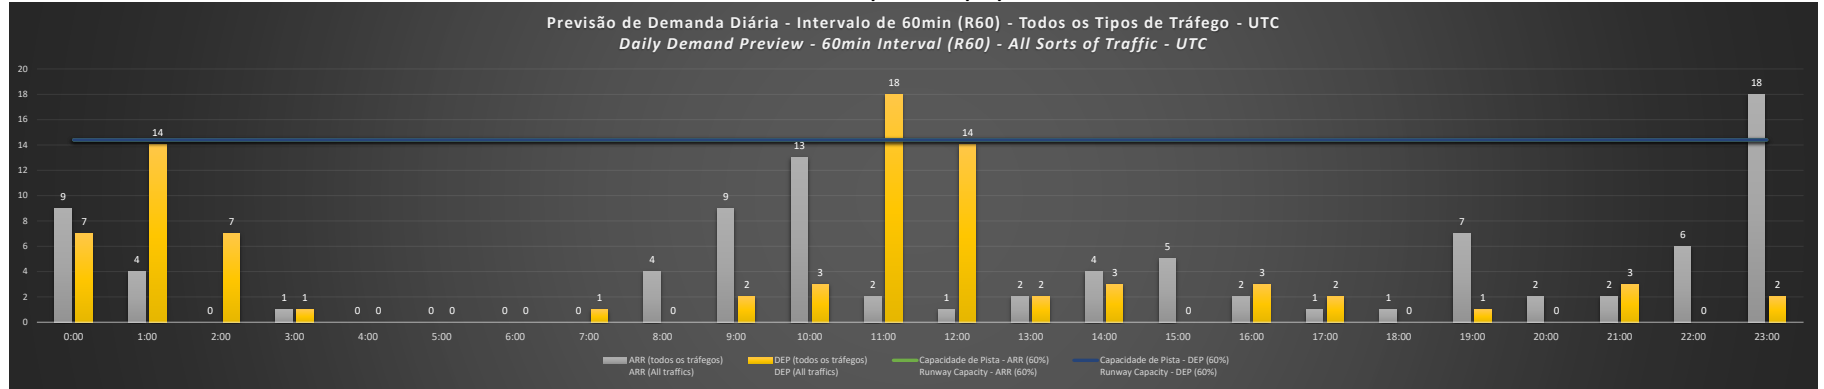

Visão Geral Semanal - Horários Recomendados para Inspeção em Voo

Weekly Overview - Recommended Flight Inspection Schedule

	0:00	1:00	2:00	3:00	4:00	5:00	6:00	7:00	8:00	9:00	10:00	11:00	12:00	13:00	14:00	15:00	16:00	17:00	18:00	19:00	20:00	21:00	22:00	23:00	
12/10/2020	A/D	A/D	A/D	A/D	A/D	A/D	A/D	A/D	A/D	A/D	A/D	A/D	A/D	A/D	A/D	A/D	A	A/D	A/D	A/D	A/D	A/D	A/D	A/D	D
13/10/2020	A/D	A/D	A/D	A/D	A/D	A/D	A/D	A/D	A/D	A/D	A/D	A	A/D	A/D	A/D	D	A	A/D	A/D	D	A	A/D	A/D	A/D	D
14/10/2020	A/D	A	A/D	A/D	A/D	A/D	A/D	A/D	A/D	A/D	A/D	A	A/D	A/D	A/D	D	A	A/D	A/D	D	A	A/D	A/D	A/D	D
15/10/2020	A/D	A	A/D	A/D	A/D	A/D	A/D	A/D	A/D	A/D	A/D	A	A/D	A/D	A/D	D	A	A/D	A/D	D	A	A/D	A/D	A/D	D
16/10/2020	A/D	A	A/D	A/D	A/D	A/D	A/D	A/D	A/D	A/D	A/D	A	A/D	A/D	A/D	D	A	A/D	A/D	D	A	A/D	A/D	A/D	D
17/10/2020	A/D	A/D	A/D	A/D	A/D	A/D	A/D	A/D	A/D	A/D	A/D	A	A/D	A/D	A/D	A/D	A/D	A/D	A/D	A/D	A/D	A/D	A/D	A/D	D
18/10/2020	A/D	A/D	A/D	A/D	A/D	A/D	A/D	A/D	A/D	A/D	A/D	A	A/D	A/D	A/D	A/D	A	A/D	A/D	D	A	A/D	A/D	A/D	D

A/D - Horário Recomendado para Inspeção em Voo (aproximação e decolagem)
 Recommended Flight Inspection Schedule (approach and departure)

A - Horário Recomendado para Inspeção em Voo (aproximação somente)
 Recommended Flight Inspection Schedule (approach only)

NR - Horário Não Recomendado para Inspeção em Voo
 Not Recommended Flight Inspection Schedule

D - Horário Recomendado para Inspeção em Voo (decolagem somente)
 Not Recommended Flight Inspection Schedule (departure only)

SBKP/VCP - 12/10/2020

SBKP/VCP - 13/10/2020

SBKP/VCP - 14/10/2020

SBKP/VCP - 15/10/2020

SBKP/VCP - 16/10/2020

SBKP/VCP - 17/10/2020

SBKP/VCP - 18/10/2020