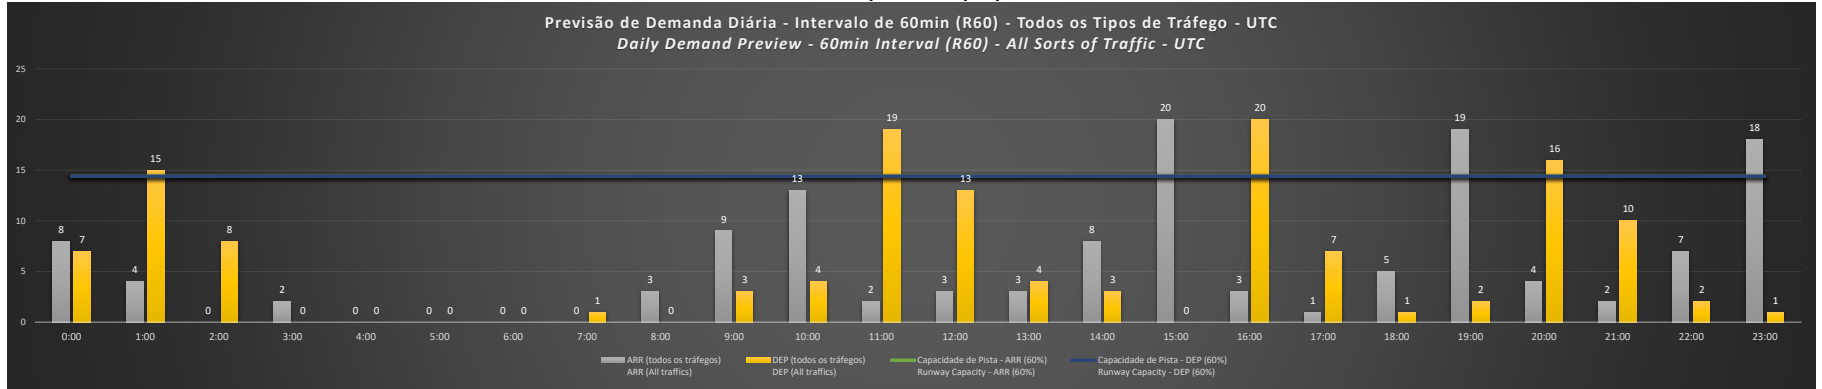

Visão Geral Semanal - Horários Recomendados para Inspeção em Voo

Weekly Overview - Recommended Flight Inspection Schedule

	0:00	1:00	2:00	3:00	4:00	5:00	6:00	7:00	8:00	9:00	10:00	11:00	12:00	13:00	14:00	15:00	16:00	17:00	18:00	19:00	20:00	21:00	22:00	23:00	
12/10/2020	A/D	A/D	A/D	A/D	A/D	A/D	A/D	A/D	A/D	A/D	A/D	A/D	A/D	A/D	A/D	A/D	A	A/D	A/D	A/D	A/D	A/D	A/D	A/D	D
13/10/2020	A/D	A/D	A/D	A/D	A/D	A/D	A/D	A/D	A/D	A/D	A/D	A	A/D	A/D	A/D	D	A	A/D	A/D	D	A	A/D	A/D	A/D	D
14/10/2020	A/D	A	A/D	A/D	A/D	A/D	A/D	A/D	A/D	A/D	A/D	A	A/D	A/D	A/D	D	A	A/D	A/D	D	A	A/D	A/D	A/D	D
15/10/2020	A/D	A	A/D	A/D	A/D	A/D	A/D	A/D	A/D	A/D	A/D	A	A/D	A/D	A/D	D	A	A/D	A/D	D	A	A/D	A/D	A/D	D
16/10/2020	A/D	A	A/D	A/D	A/D	A/D	A/D	A/D	A/D	A/D	A/D	A	A/D	A/D	A/D	D	A	A/D	A/D	D	A	A/D	A/D	A/D	D
17/10/2020	A/D	A/D	A/D	A/D	A/D	A/D	A/D	A/D	A/D	A/D	A/D	A	A/D	A/D	A/D	A/D	A/D	A/D	A/D	A/D	A/D	A/D	A/D	A/D	D
18/10/2020	A/D	A/D	A/D	A/D	A/D	A/D	A/D	A/D	A/D	A/D	A/D	A	A/D	A/D	A/D	A/D	A	A/D	A/D	D	A	A/D	A/D	A/D	D

A/D - Horário Recomendado para Inspeção em Voo (aproximação e decolagem)
 Recommended Flight Inspection Schedule (approach and departure)

A - Horário Recomendado para Inspeção em Voo (aproximação somente)
 Recommended Flight Inspection Schedule (approach only)

NR - Horário Não Recomendado para Inspeção em Voo
 Not Recommended Flight Inspection Schedule

D - Horário Recomendado para Inspeção em Voo (decolagem somente)
 Not Recommended Flight Inspection Schedule (departure only)

SBKP/VCP - 12/10/2020

SBKP/VCP - 13/10/2020

SBKP/VCP - 14/10/2020

SBKP/VCP - 15/10/2020

SBKP/VCP - 16/10/2020

SBKP/VCP - 17/10/2020

SBKP/VCP - 18/10/2020