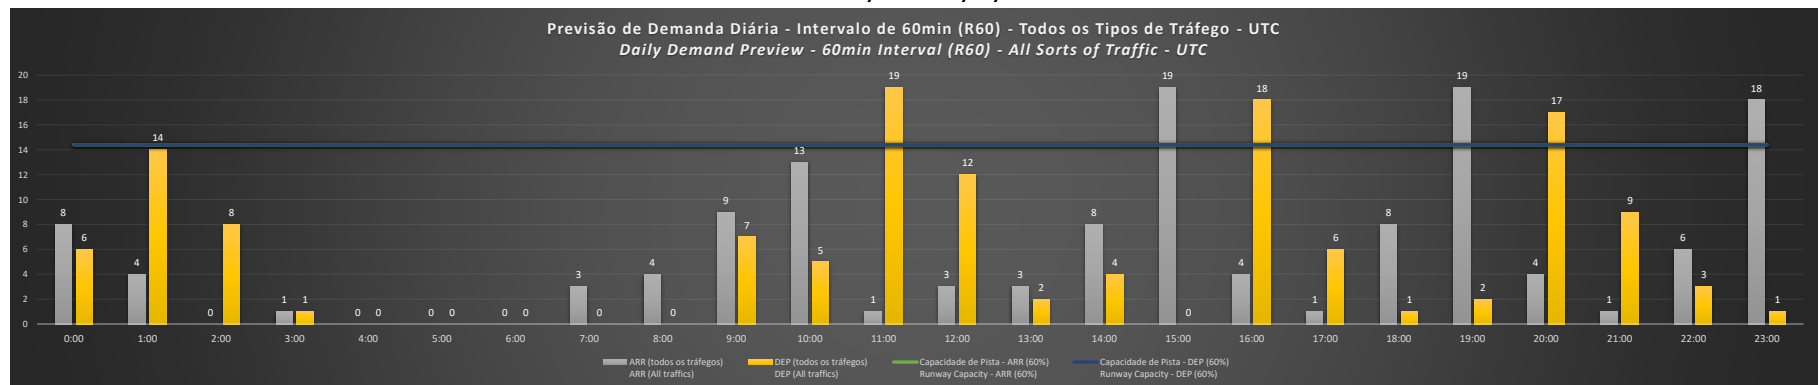

Visão Geral Semanal - Horários Recomendados para Inspeção em Voo

Weekly Overview - Recommended Flight Inspection Schedule

	0:00	1:00	2:00	3:00	4:00	5:00	6:00	7:00	8:00	9:00	10:00	11:00	12:00	13:00	14:00	15:00	16:00	17:00	18:00	19:00	20:00	21:00	22:00	23:00	
12/10/2020	A/D	A/D	A/D	A/D	A/D	A/D	A/D	A/D	A/D	A/D	A/D	A/D	A/D	A/D	A/D	A/D	A	A/D	A/D	A/D	A/D	A/D	A/D	A/D	D
13/10/2020	A/D	A/D	A/D	A/D	A/D	A/D	A/D	A/D	A/D	A/D	A/D	A	A/D	A/D	A/D	D	A	A/D	A/D	D	A	A/D	A/D	A/D	D
14/10/2020	A/D	A	A/D	A/D	A/D	A/D	A/D	A/D	A/D	A/D	A/D	A	A/D	A/D	A/D	D	A	A/D	A/D	D	A	A/D	A/D	A/D	D
15/10/2020	A/D	A	A/D	A/D	A/D	A/D	A/D	A/D	A/D	A/D	A/D	A	A/D	A/D	A/D	D	A	A/D	A/D	D	A	A/D	A/D	A/D	D
16/10/2020	A/D	A	A/D	A/D	A/D	A/D	A/D	A/D	A/D	A/D	A/D	A	A/D	A/D	A/D	D	A	A/D	A/D	D	A	A/D	A/D	A/D	D
17/10/2020	A/D	A/D	A/D	A/D	A/D	A/D	A/D	A/D	A/D	A/D	A/D	A	A/D	A/D	A/D	A/D	A/D	A/D	A/D	A/D	A/D	A/D	A/D	A/D	D
18/10/2020	A/D	A/D	A/D	A/D	A/D	A/D	A/D	A/D	A/D	A/D	A/D	A	A/D	A/D	A/D	A/D	A	A/D	A/D	D	A	A/D	A/D	A/D	D

A/D - Horário Recomendado para Inspeção em Voo (aproximação e decolagem)
 Recommended Flight Inspection Schedule (approach and departure)

A - Horário Recomendado para Inspeção em Voo (aproximação somente)
 Recommended Flight Inspection Schedule (approach only)

NR - Horário Não Recomendado para Inspeção em Voo
 Not Recommended Flight Inspection Schedule

D - Horário Recomendado para Inspeção em Voo (decolagem somente)
 Not Recommended Flight Inspection Schedule (departure only)

SBKP/VCP - 12/10/2020

SBKP/VCP - 13/10/2020

SBKP/VCP - 14/10/2020

SBKP/VCP - 15/10/2020

SBKP/VCP - 16/10/2020

SBKP/VCP - 17/10/2020

SBKP/VCP - 18/10/2020