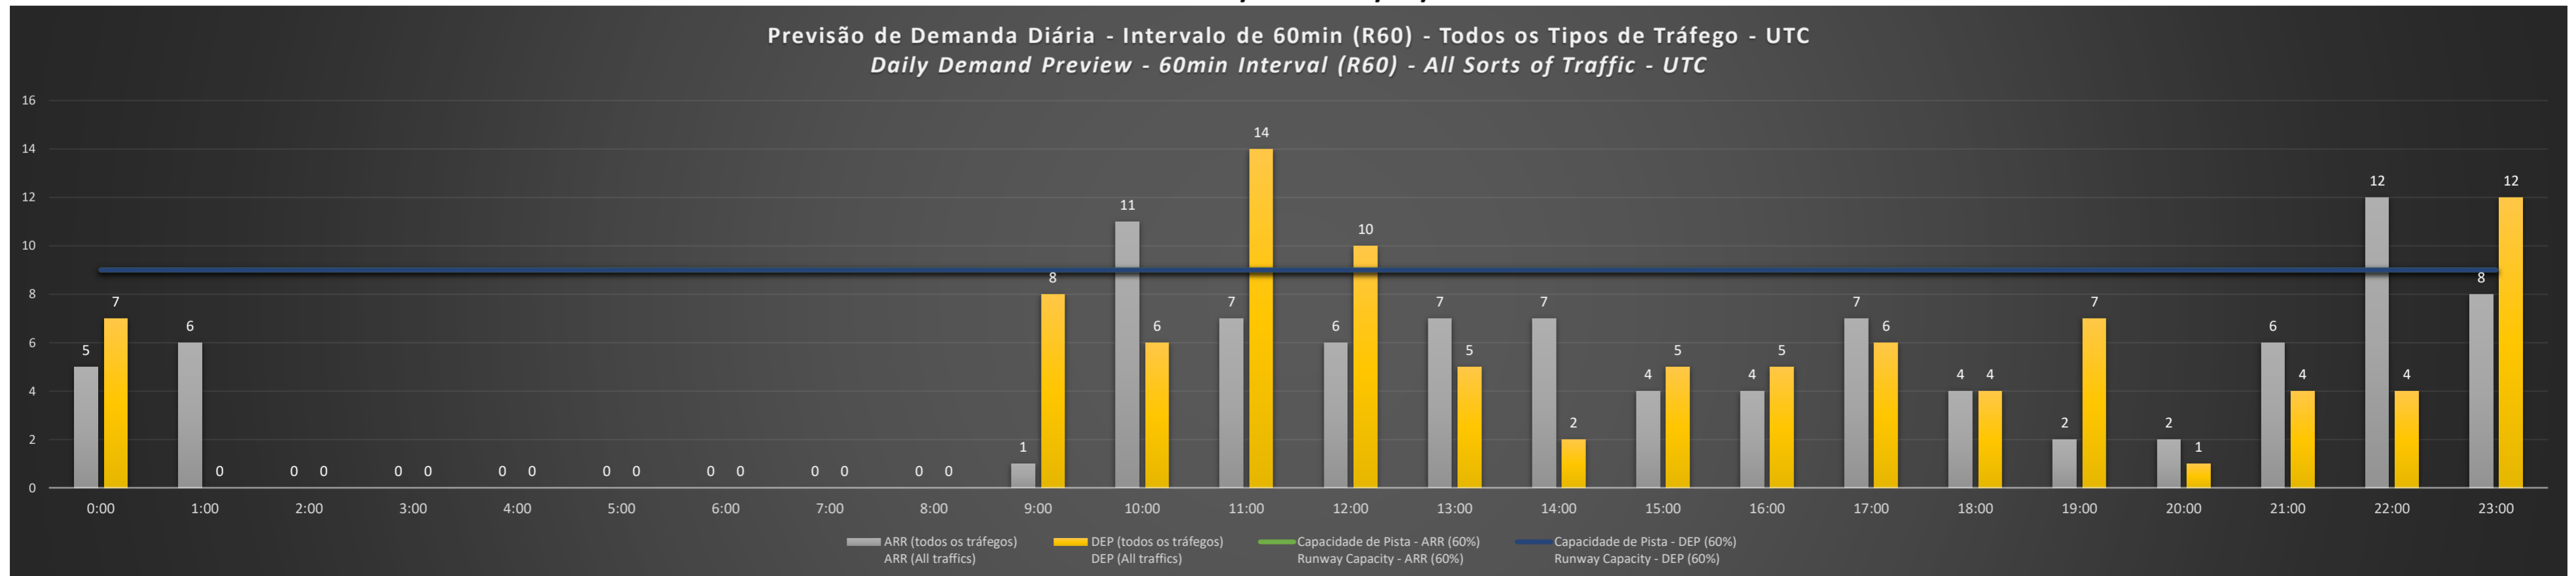

Visão Geral Semanal - Horários Recomendados para Inspeção em Voo
Weekly Overview - Recommended Flight Inspection Schedule

	0:00	1:00	2:00	3:00	4:00	5:00	6:00	7:00	8:00	9:00	10:00	11:00	12:00	13:00	14:00	15:00	16:00	17:00	18:00	19:00	20:00	21:00	22:00	23:00	
05/10/2020	A/D	A/D	A/D	A/D	A/D	A/D	A/D	A/D	A/D	A/D	D	A	A	A/D	A/D	A/D	A/D	A/D	A/D	A/D	A/D	A/D	D	NR	
06/10/2020	A/D	A/D	A/D	A/D	A/D	A/D	A/D	A/D	A/D	A/D	D	A	A/D	A/D	A/D	A/D	A/D	A/D	A/D	A/D	A/D	A/D	D	NR	
07/10/2020	A/D	A/D	A/D	A/D	A/D	A/D	A/D	A/D	A/D	A/D	D	A	A/D	A/D	A/D	A/D	A/D	A/D	A/D	A/D	A/D	A/D	D	NR	
08/10/2020	A/D	A/D	A/D	A/D	A/D	A/D	A/D	A/D	A/D	A/D	D	A	A	A/D	A/D	A/D	A/D	A/D	A/D	A/D	A/D	A/D	D	NR	
09/10/2020	A/D	A/D	A/D	A/D	A/D	A/D	A/D	A/D	A/D	A/D	D	A	A	A/D	A/D	A/D	A/D	A/D	A/D	A/D	A/D	A/D	D	A	
10/10/2020	A/D	A/D	A/D	A/D	A/D	A/D	A/D	A/D	A/D	A/D	A/D	A	A/D	A/D	A/D	A/D	A/D	A/D	A/D	A/D	A/D	A/D	A/D	A/D	A/D
11/10/2020	A/D	A/D	A/D	A/D	A/D	A/D	A/D	A/D	A/D	A/D	A/D	A/D	A/D	A/D	A/D	A/D	A/D	A/D	A/D	A/D	A/D	A/D	D	A/D	

A/D - Horário Recomendado para Inspeção em Voo (aproximação e decolagem)
Recommended Flight Inspection Schedule (approach and departure)

A - Horário Recomendado para Inspeção em Voo (aproximação somente)
Recommended Flight Inspection Schedule (approach only)

NR - Horário Não Recomendado para Inspeção em Voo
Not Recommended Flight Inspection Schedule

D - Horário Recomendado para Inspeção em Voo (decolagem somente)
Not Recommended Flight Inspection Schedule (departure only)

SBRJ/SDU - 05/10/2020

SBRJ/SDU - 06/10/2020

SBRJ/SDU - 07/10/2020

SBRJ/SDU - 08/10/2020

SBRJ/SDU - 09/10/2020

SBRJ/SDU - 10/10/2020

SBRJ/SDU - 11/10/2020