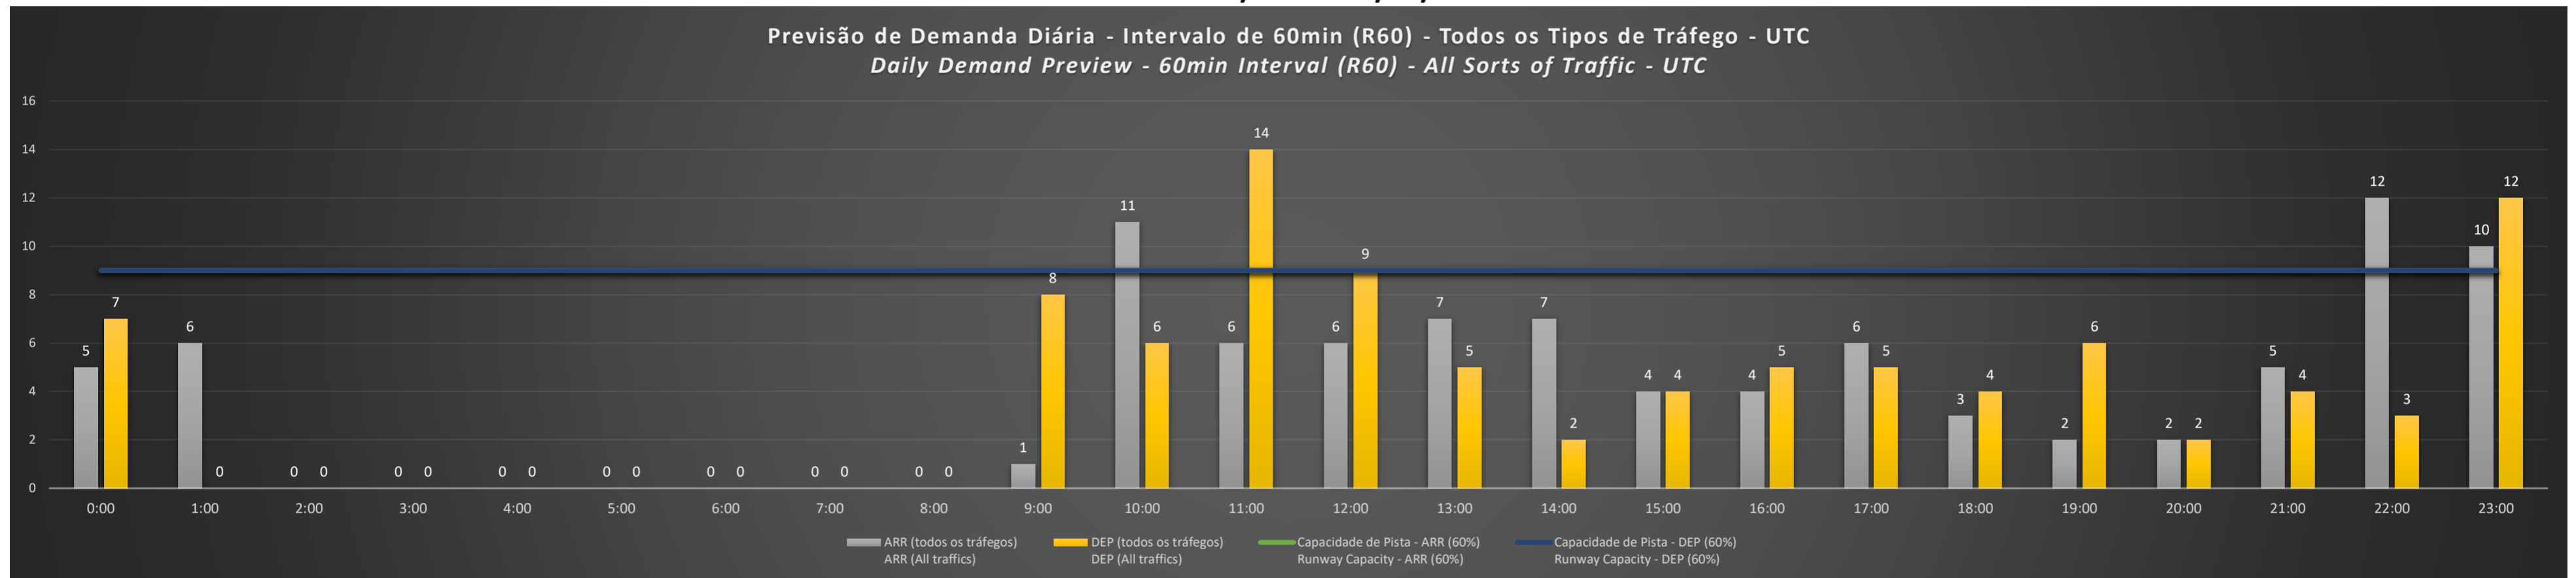

Visão Geral Semanal - Horários Recomendados para Inspeção em Voo
Weekly Overview - Recommended Flight Inspection Schedule

	0:00	1:00	2:00	3:00	4:00	5:00	6:00	7:00	8:00	9:00	10:00	11:00	12:00	13:00	14:00	15:00	16:00	17:00	18:00	19:00	20:00	21:00	22:00	23:00	
05/10/2020	A/D	A/D	A/D	A/D	A/D	A/D	A/D	A/D	A/D	A/D	D	A	A	A/D	A/D	A/D	A/D	A/D	A/D	A/D	A/D	A/D	D	NR	
06/10/2020	A/D	A/D	A/D	A/D	A/D	A/D	A/D	A/D	A/D	A/D	D	A	A/D	A/D	A/D	A/D	A/D	A/D	A/D	A/D	A/D	A/D	D	NR	
07/10/2020	A/D	A/D	A/D	A/D	A/D	A/D	A/D	A/D	A/D	A/D	D	A	A/D	A/D	A/D	A/D	A/D	A/D	A/D	A/D	A/D	A/D	D	NR	
08/10/2020	A/D	A/D	A/D	A/D	A/D	A/D	A/D	A/D	A/D	A/D	D	A	A	A/D	A/D	A/D	A/D	A/D	A/D	A/D	A/D	A/D	D	NR	
09/10/2020	A/D	A/D	A/D	A/D	A/D	A/D	A/D	A/D	A/D	A/D	D	A	A	A/D	A/D	A/D	A/D	A/D	A/D	A/D	A/D	A/D	D	A	
10/10/2020	A/D	A/D	A/D	A/D	A/D	A/D	A/D	A/D	A/D	A/D	A/D	A	A/D	A/D	A/D	A/D	A/D	A/D	A/D	A/D	A/D	A/D	A/D	A/D	A/D
11/10/2020	A/D	A/D	A/D	A/D	A/D	A/D	A/D	A/D	A/D	A/D	A/D	A/D	A/D	A/D	A/D	A/D	A/D	A/D	A/D	A/D	A/D	A/D	D	A/D	

A/D - Horário Recomendado para Inspeção em Voo (aproximação e decolagem)
Recommended Flight Inspection Schedule (approach and departure)

A - Horário Recomendado para Inspeção em Voo (aproximação somente)
Recommended Flight Inspection Schedule (approach only)

NR - Horário Não Recomendado para Inspeção em Voo
Not Recommended Flight Inspection Schedule

D - Horário Recomendado para Inspeção em Voo (decolagem somente)
Not Recommended Flight Inspection Schedule (departure only)

SBRJ/SDU - 05/10/2020

SBRJ/SDU - 06/10/2020

SBRJ/SDU - 07/10/2020

SBRJ/SDU - 08/10/2020

SBRJ/SDU - 09/10/2020

SBRJ/SDU - 10/10/2020

SBRJ/SDU - 11/10/2020