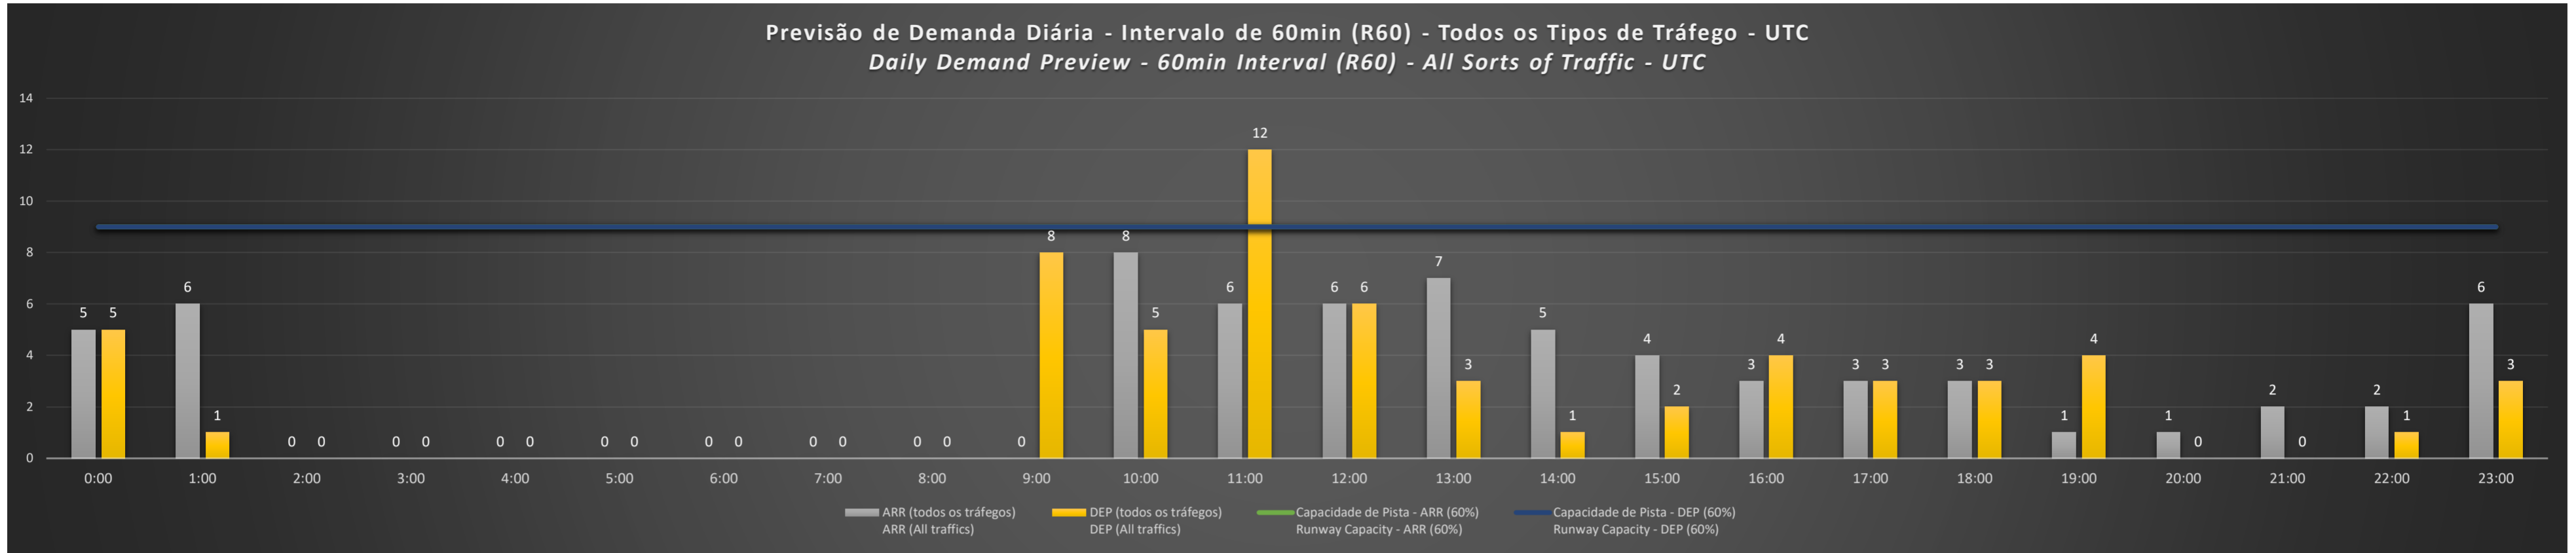

Visão Geral Semanal - Horários Recomendados para Inspeção em Voo
Weekly Overview - Recommended Flight Inspection Schedule

	0:00	1:00	2:00	3:00	4:00	5:00	6:00	7:00	8:00	9:00	10:00	11:00	12:00	13:00	14:00	15:00	16:00	17:00	18:00	19:00	20:00	21:00	22:00	23:00	
05/10/2020	A/D	A/D	A/D	A/D	A/D	A/D	A/D	A/D	A/D	A/D	D	A	A	A/D	A/D	A/D	A/D	A/D	A/D	A/D	A/D	A/D	D	NR	
06/10/2020	A/D	A/D	A/D	A/D	A/D	A/D	A/D	A/D	A/D	A/D	D	A	A/D	A/D	A/D	A/D	A/D	A/D	A/D	A/D	A/D	A/D	D	NR	
07/10/2020	A/D	A/D	A/D	A/D	A/D	A/D	A/D	A/D	A/D	A/D	D	A	A/D	A/D	A/D	A/D	A/D	A/D	A/D	A/D	A/D	A/D	D	NR	
08/10/2020	A/D	A/D	A/D	A/D	A/D	A/D	A/D	A/D	A/D	A/D	D	A	A	A/D	A/D	A/D	A/D	A/D	A/D	A/D	A/D	A/D	D	NR	
09/10/2020	A/D	A/D	A/D	A/D	A/D	A/D	A/D	A/D	A/D	A/D	D	A	A	A/D	A/D	A/D	A/D	A/D	A/D	A/D	A/D	A/D	D	A	
10/10/2020	A/D	A/D	A/D	A/D	A/D	A/D	A/D	A/D	A/D	A/D	A/D	A	A/D	A/D	A/D	A/D	A/D	A/D	A/D	A/D	A/D	A/D	A/D	A/D	A/D
11/10/2020	A/D	A/D	A/D	A/D	A/D	A/D	A/D	A/D	A/D	A/D	A/D	A/D	A/D	A/D	A/D	A/D	A/D	A/D	A/D	A/D	A/D	A/D	D	A/D	

A/D - Horário Recomendado para Inspeção em Voo (aproximação e decolagem)
Recommended Flight Inspection Schedule (approach and departure)

A - Horário Recomendado para Inspeção em Voo (aproximação somente)
Recommended Flight Inspection Schedule (approach only)

NR - Horário Não Recomendado para Inspeção em Voo
Not Recommended Flight Inspection Schedule

D - Horário Recomendado para Inspeção em Voo (decolagem somente)
Not Recommended Flight Inspection Schedule (departure only)

SBRJ/SDU - 05/10/2020

SBRJ/SDU - 06/10/2020

SBRJ/SDU - 07/10/2020

SBRJ/SDU - 08/10/2020

SBRJ/SDU - 09/10/2020

SBRJ/SDU - 10/10/2020

SBRJ/SDU - 11/10/2020