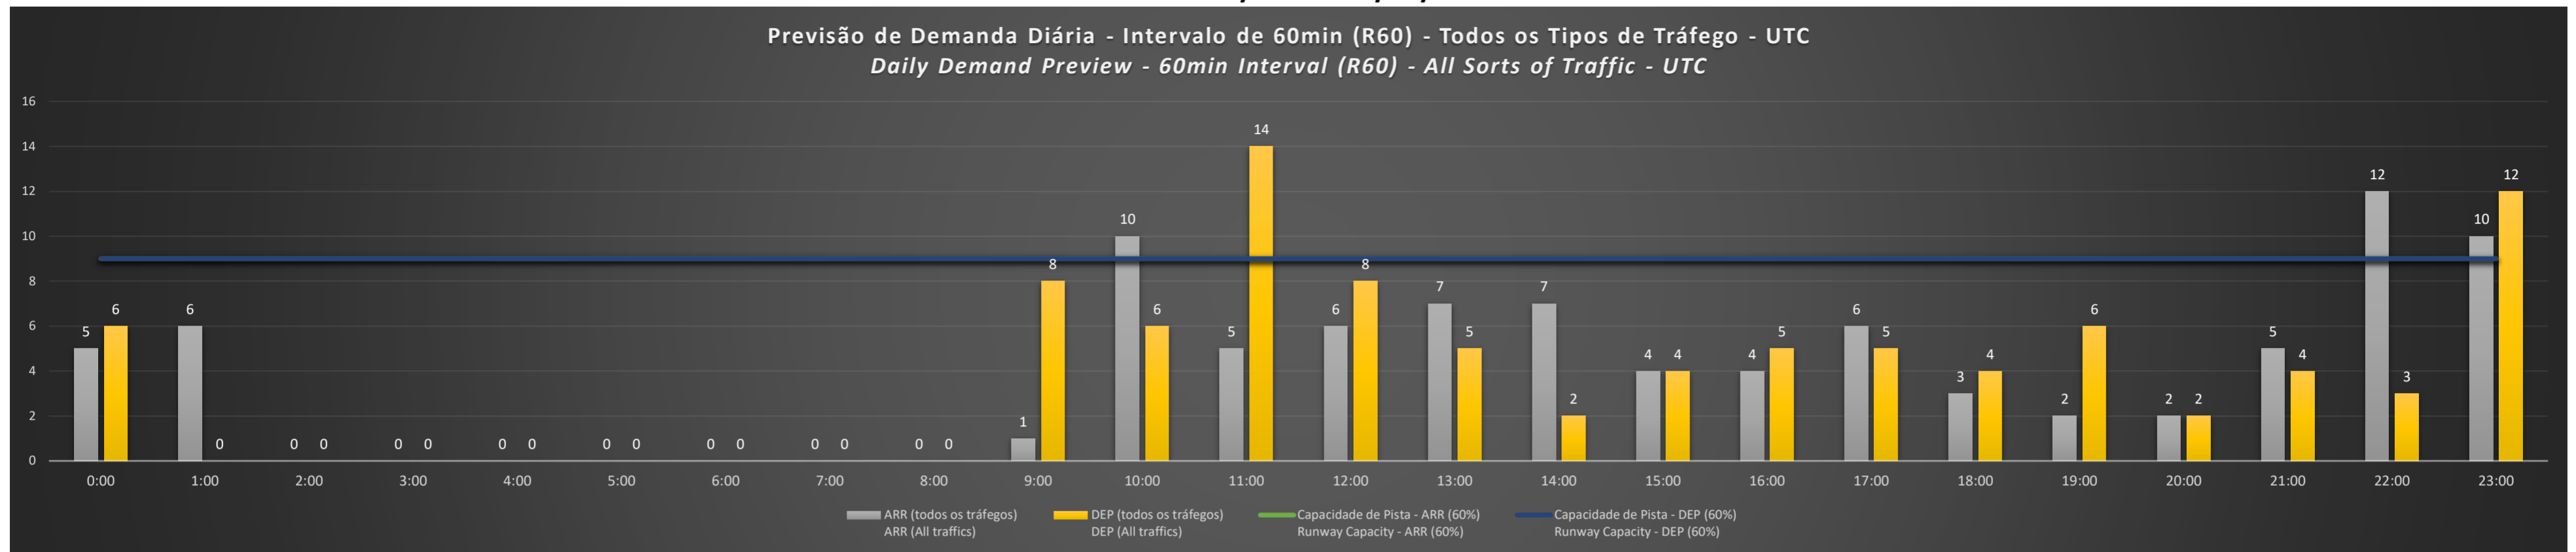

Visão Geral Semanal - Horários Recomendados para Inspeção em Voo
Weekly Overview - Recommended Flight Inspection Schedule

	0:00	1:00	2:00	3:00	4:00	5:00	6:00	7:00	8:00	9:00	10:00	11:00	12:00	13:00	14:00	15:00	16:00	17:00	18:00	19:00	20:00	21:00	22:00	23:00	
05/10/2020	A/D	A/D	A/D	A/D	A/D	A/D	A/D	A/D	A/D	A/D	D	A	A	A/D	A/D	A/D	A/D	A/D	A/D	A/D	A/D	A/D	D	NR	
06/10/2020	A/D	A/D	A/D	A/D	A/D	A/D	A/D	A/D	A/D	A/D	D	A	A/D	A/D	A/D	A/D	A/D	A/D	A/D	A/D	A/D	A/D	D	NR	
07/10/2020	A/D	A/D	A/D	A/D	A/D	A/D	A/D	A/D	A/D	A/D	D	A	A/D	A/D	A/D	A/D	A/D	A/D	A/D	A/D	A/D	A/D	D	NR	
08/10/2020	A/D	A/D	A/D	A/D	A/D	A/D	A/D	A/D	A/D	A/D	D	A	A	A/D	A/D	A/D	A/D	A/D	A/D	A/D	A/D	A/D	D	NR	
09/10/2020	A/D	A/D	A/D	A/D	A/D	A/D	A/D	A/D	A/D	A/D	D	A	A	A/D	A/D	A/D	A/D	A/D	A/D	A/D	A/D	A/D	D	A	
10/10/2020	A/D	A/D	A/D	A/D	A/D	A/D	A/D	A/D	A/D	A/D	A/D	A	A/D	A/D	A/D	A/D	A/D	A/D	A/D	A/D	A/D	A/D	A/D	A/D	A/D
11/10/2020	A/D	A/D	A/D	A/D	A/D	A/D	A/D	A/D	A/D	A/D	A/D	A/D	A/D	A/D	A/D	A/D	A/D	A/D	A/D	A/D	A/D	A/D	D	A/D	

A/D - Horário Recomendado para Inspeção em Voo (aproximação e decolagem)
Recommended Flight Inspection Schedule (approach and departure)

A - Horário Recomendado para Inspeção em Voo (aproximação somente)
Recommended Flight Inspection Schedule (approach only)

NR - Horário Não Recomendado para Inspeção em Voo
Not Recommended Flight Inspection Schedule

D - Horário Recomendado para Inspeção em Voo (decolagem somente)
Not Recommended Flight Inspection Schedule (departure only)

SBRJ/SDU - 05/10/2020

SBRJ/SDU - 06/10/2020

SBRJ/SDU - 07/10/2020

SBRJ/SDU - 08/10/2020

SBRJ/SDU - 09/10/2020

SBRJ/SDU - 10/10/2020

SBRJ/SDU - 11/10/2020