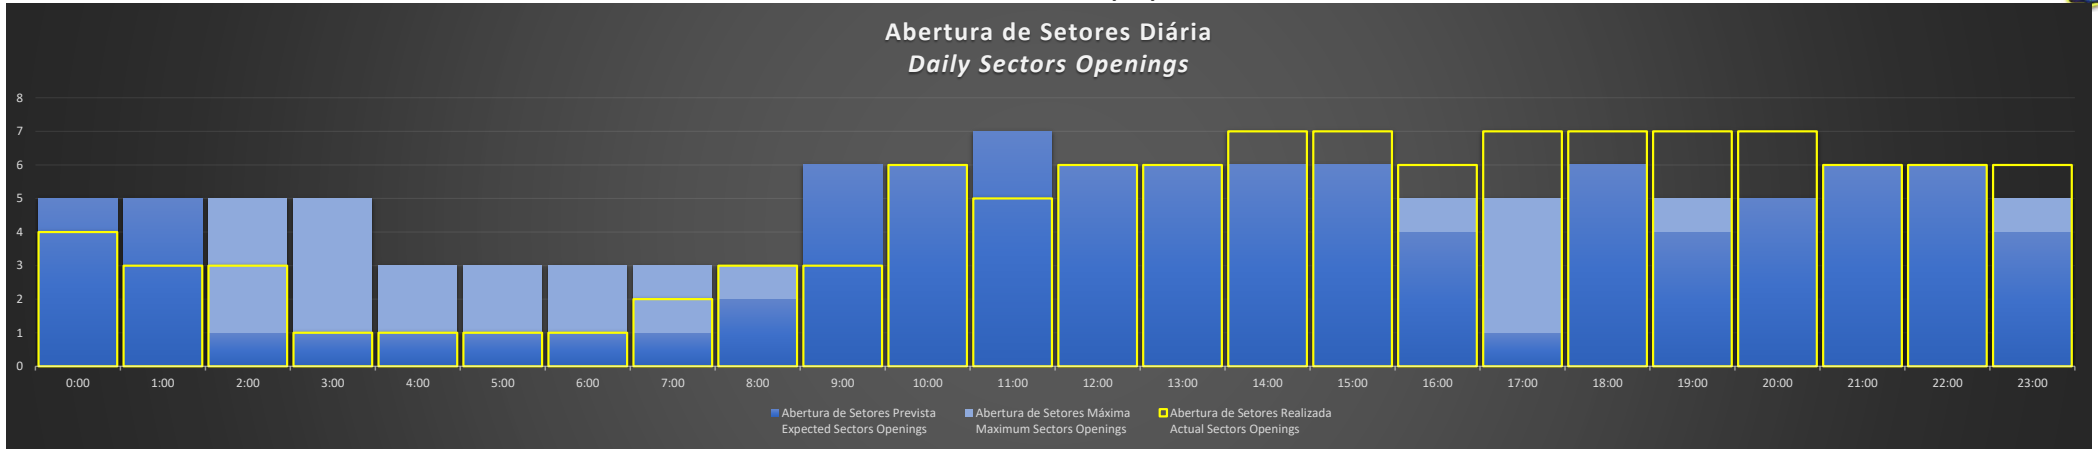

APP-SP - 28/09/2020

APP-SP - 29/09/2020

APP-SP - 30/09/2020

APP-SP - 01/10/2020

APP-SP - 02/10/2020

APP-SP - 03/10/2020

APP-SP - 04/10/2020

Abertura de Setores Diária Daily Sectors Openings