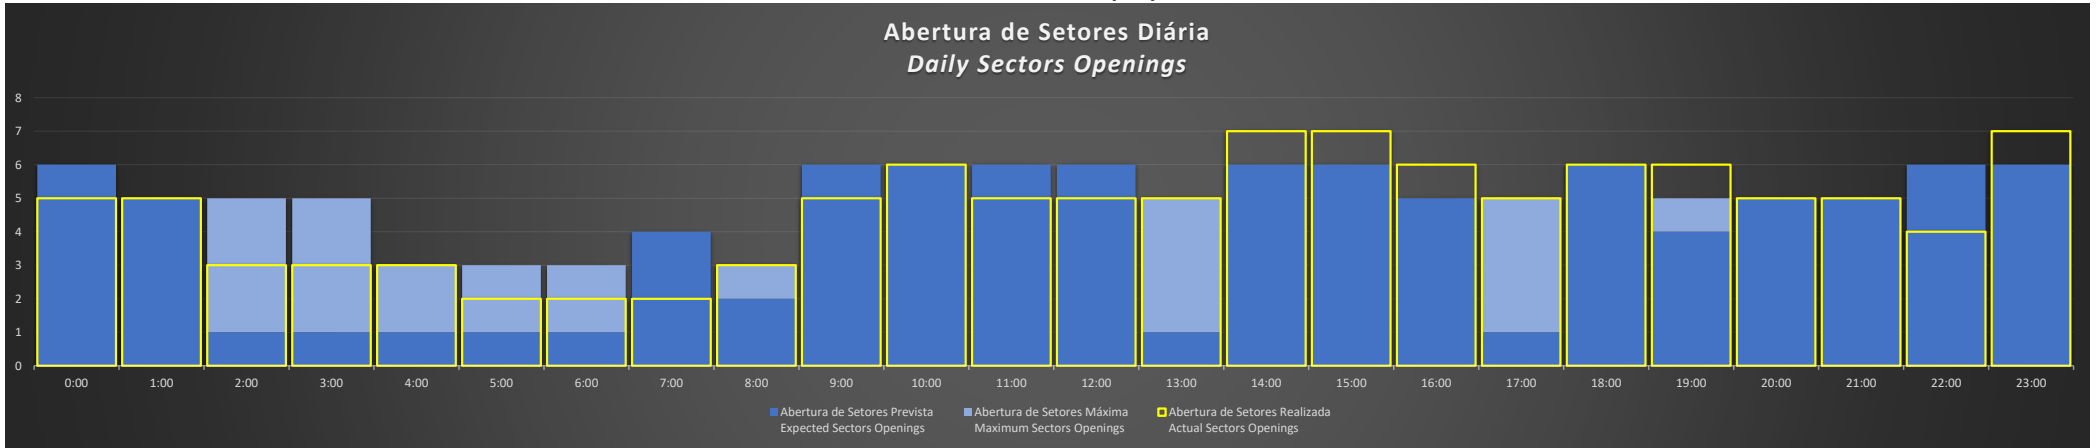

APP-SP - 28/09/2020

APP-SP - 29/09/2020

APP-SP - 30/09/2020

APP-SP - 01/10/2020

APP-SP - 02/10/2020

APP-SP - 03/10/2020

APP-SP - 04/10/2020

Abertura de Setores Diária Daily Sectors Openings