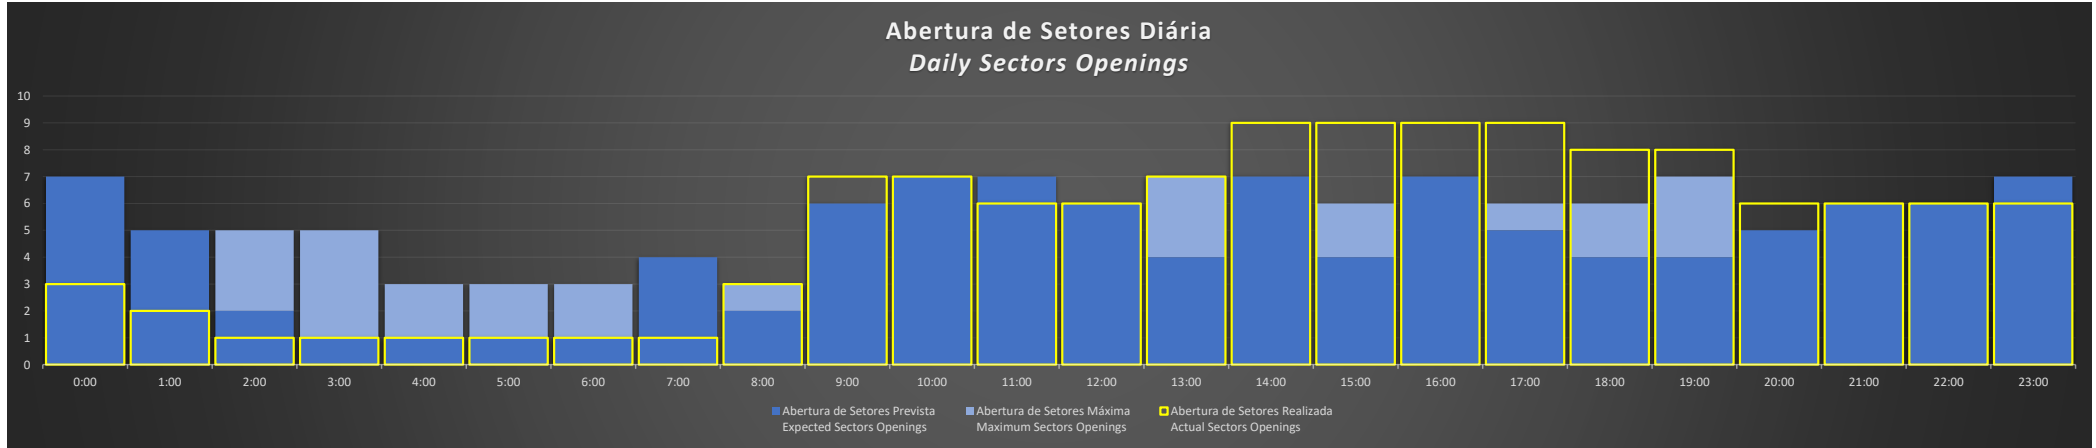

APP-SP - 28/09/2020

APP-SP - 29/09/2020

APP-SP - 30/09/2020

APP-SP - 01/10/2020

APP-SP - 02/10/2020

APP-SP - 03/10/2020

APP-SP - 04/10/2020

Abertura de Setores Diária Daily Sectors Openings