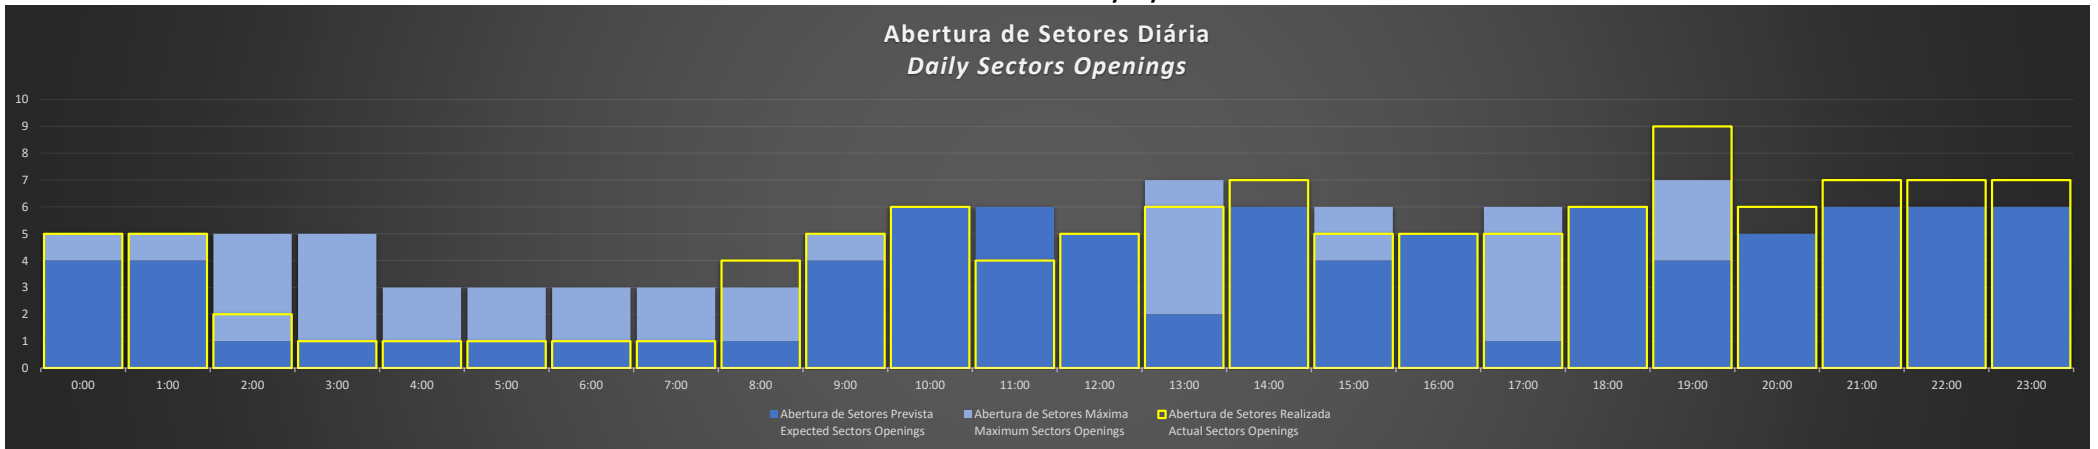

APP-SP - 28/09/2020

APP-SP - 29/09/2020

APP-SP - 30/09/2020

APP-SP - 01/10/2020

APP-SP - 02/10/2020

APP-SP - 03/10/2020

APP-SP - 04/10/2020

Abertura de Setores Diária Daily Sectors Openings