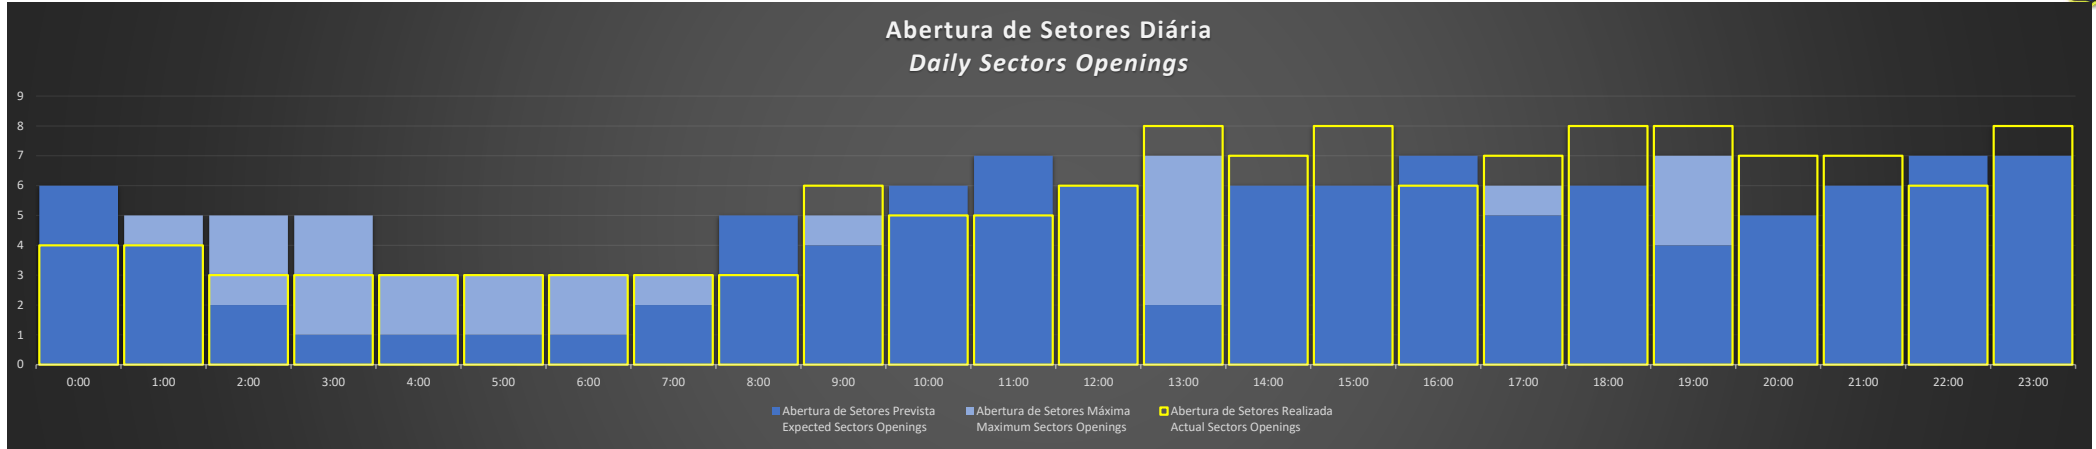

APP-SP - 28/09/2020

APP-SP - 29/09/2020

APP-SP - 30/09/2020

APP-SP - 01/10/2020

APP-SP - 02/10/2020

APP-SP - 03/10/2020

APP-SP - 04/10/2020

Abertura de Setores Diária Daily Sectors Openings