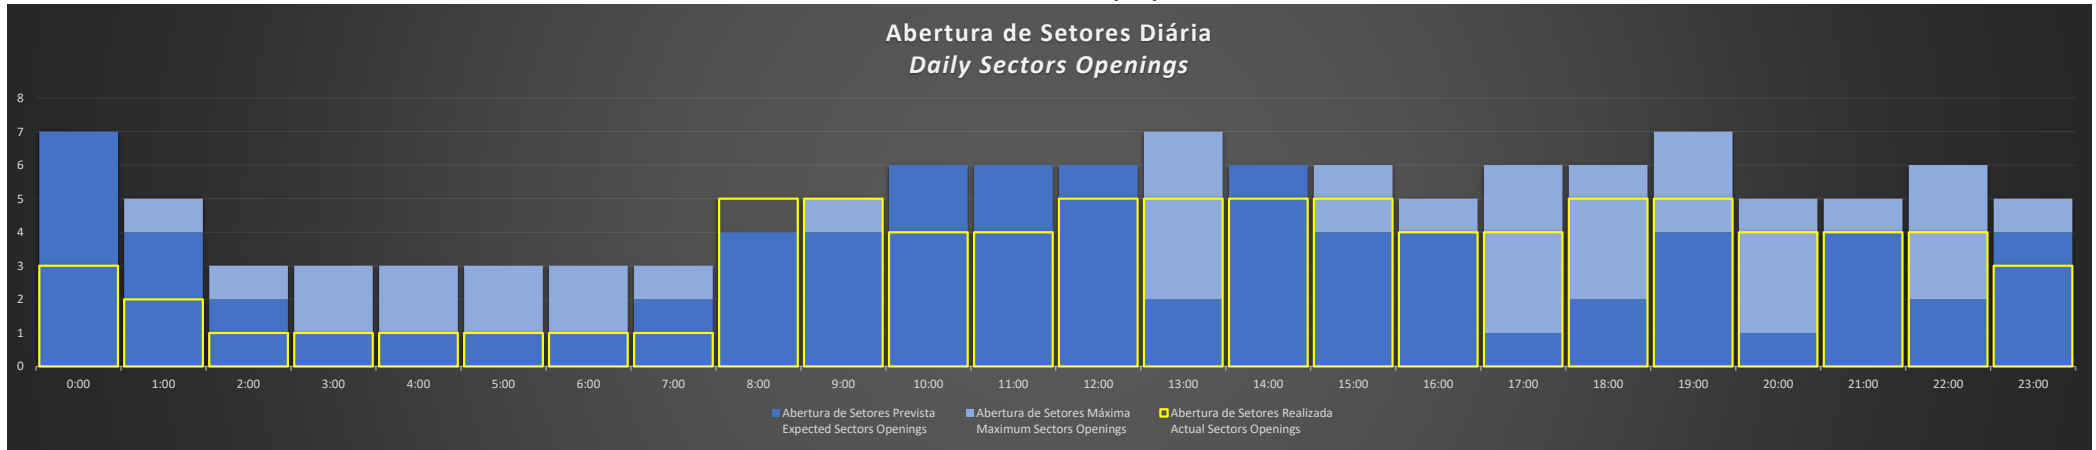

APP-SP - 28/09/2020

APP-SP - 29/09/2020

APP-SP - 30/09/2020

APP-SP - 01/10/2020

APP-SP - 02/10/2020

APP-SP - 03/10/2020

APP-SP - 04/10/2020

Abertura de Setores Diária Daily Sectors Openings