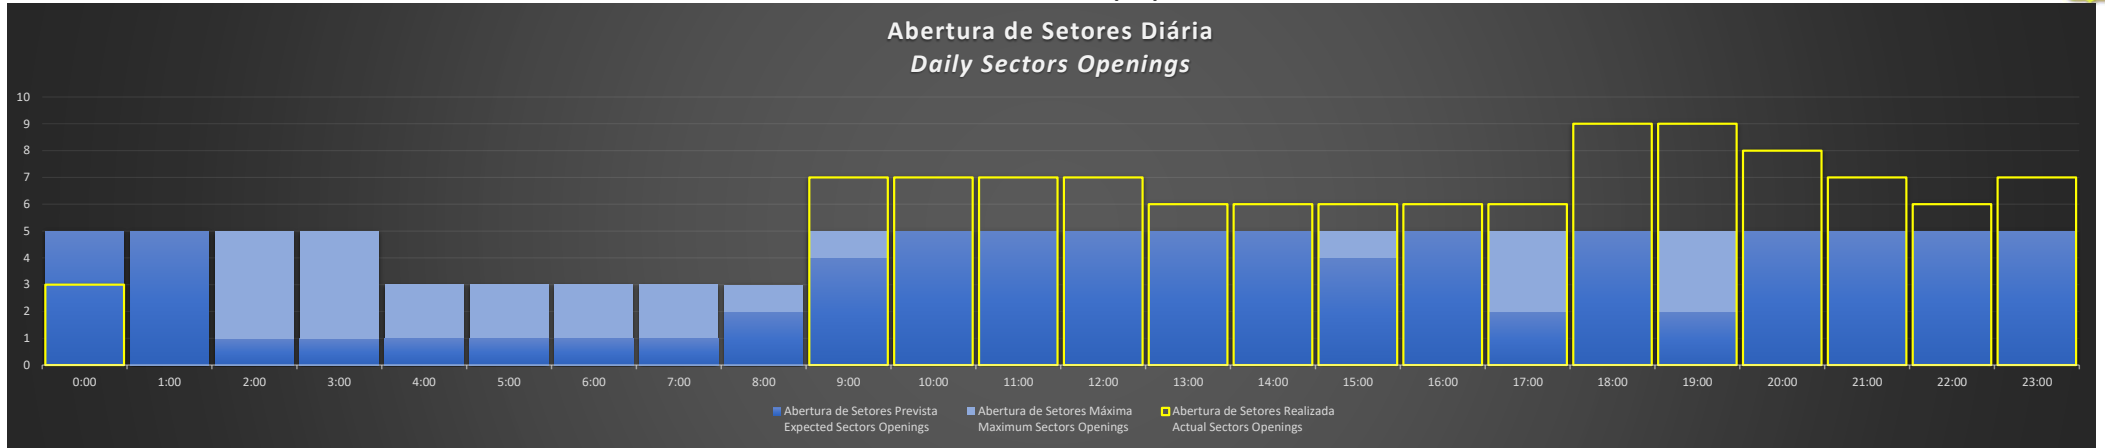

APP-SP - 07/09/2020

APP-SP - 08/09/2020

APP-SP - 09/09/2020

APP-SP - 10/09/2020

Abertura de Setores Diária
Daily Sectors Openings

APP-SP - 11/09/2020

Abertura de Setores Diária
Daily Sectors Openings

APP-SP - 12/09/2020

Abertura de Setores Diária
Daily Sectors Openings

APP-SP - 13/09/2020

Abertura de Setores Diária Daily Sectors Openings