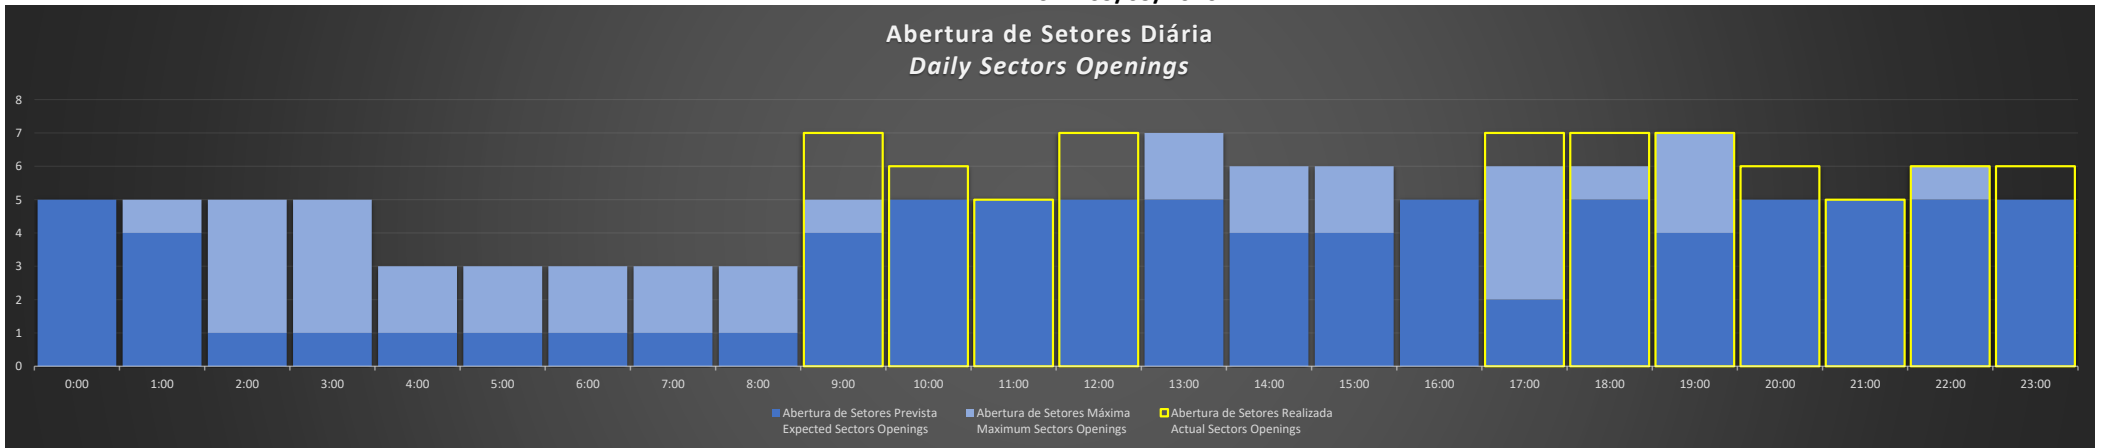

APP-SP - 07/09/2020

APP-SP - 08/09/2020

APP-SP - 09/09/2020

APP-SP - 10/09/2020

Abertura de Setores Diária
Daily Sectors Openings

APP-SP - 11/09/2020

Abertura de Setores Diária
Daily Sectors Openings

APP-SP - 12/09/2020

Abertura de Setores Diária
Daily Sectors Openings

APP-SP - 13/09/2020

Abertura de Setores Diária Daily Sectors Openings