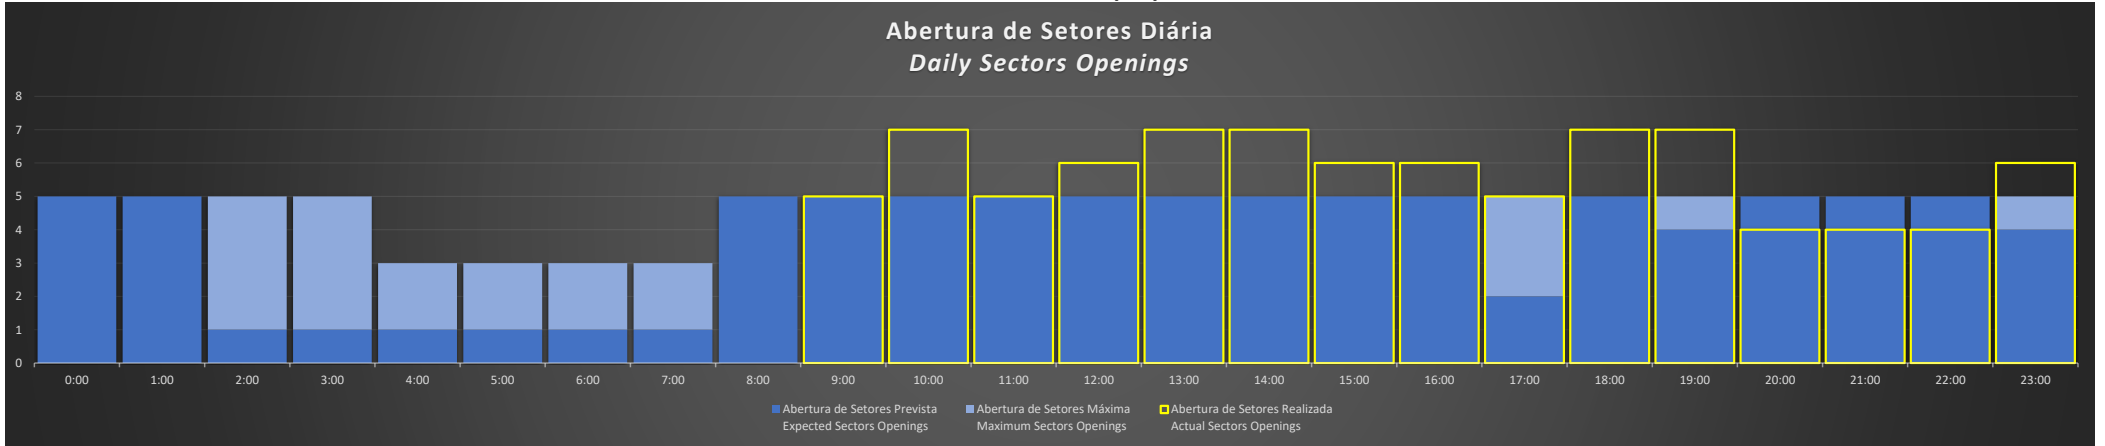

APP-SP - 07/09/2020

APP-SP - 08/09/2020

APP-SP - 09/09/2020

APP-SP - 10/09/2020

Abertura de Setores Diária
Daily Sectors Openings

APP-SP - 11/09/2020

Abertura de Setores Diária
Daily Sectors Openings

APP-SP - 12/09/2020

Abertura de Setores Diária
Daily Sectors Openings

APP-SP - 13/09/2020

Abertura de Setores Diária Daily Sectors Openings