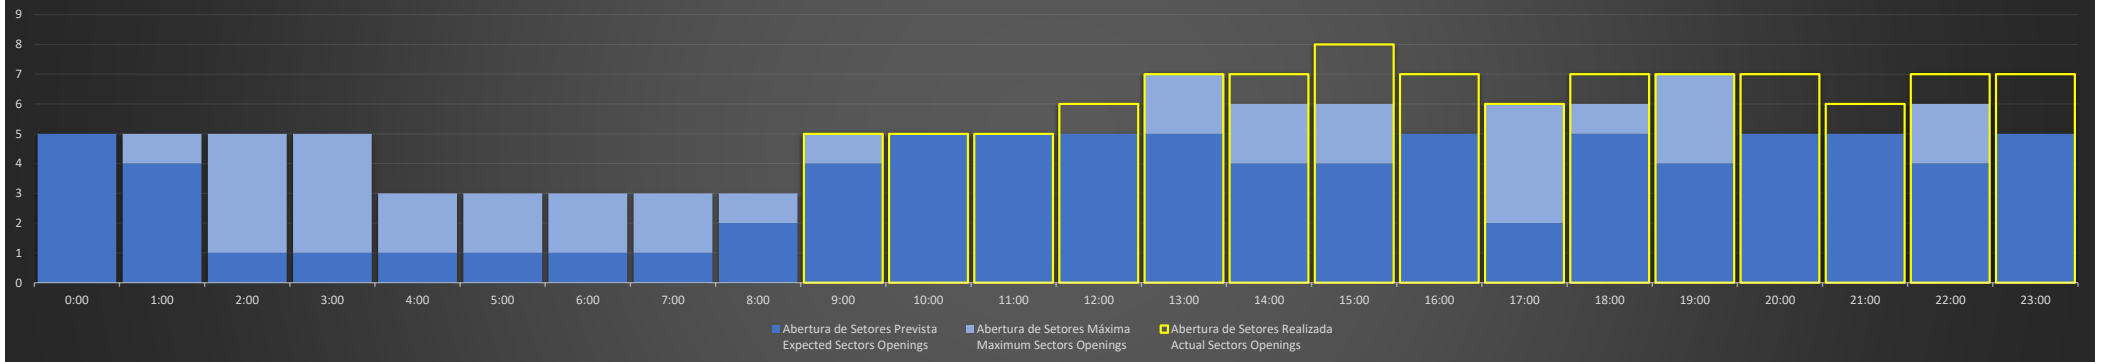

APP-SP - 07/09/2020

APP-SP - 08/09/2020

APP-SP - 09/09/2020

APP-SP - 10/09/2020

Abertura de Setores Diária
Daily Sectors Openings

APP-SP - 11/09/2020

Abertura de Setores Diária
Daily Sectors Openings

APP-SP - 12/09/2020

Abertura de Setores Diária
Daily Sectors Openings

APP-SP - 13/09/2020

Abertura de Setores Diária Daily Sectors Openings