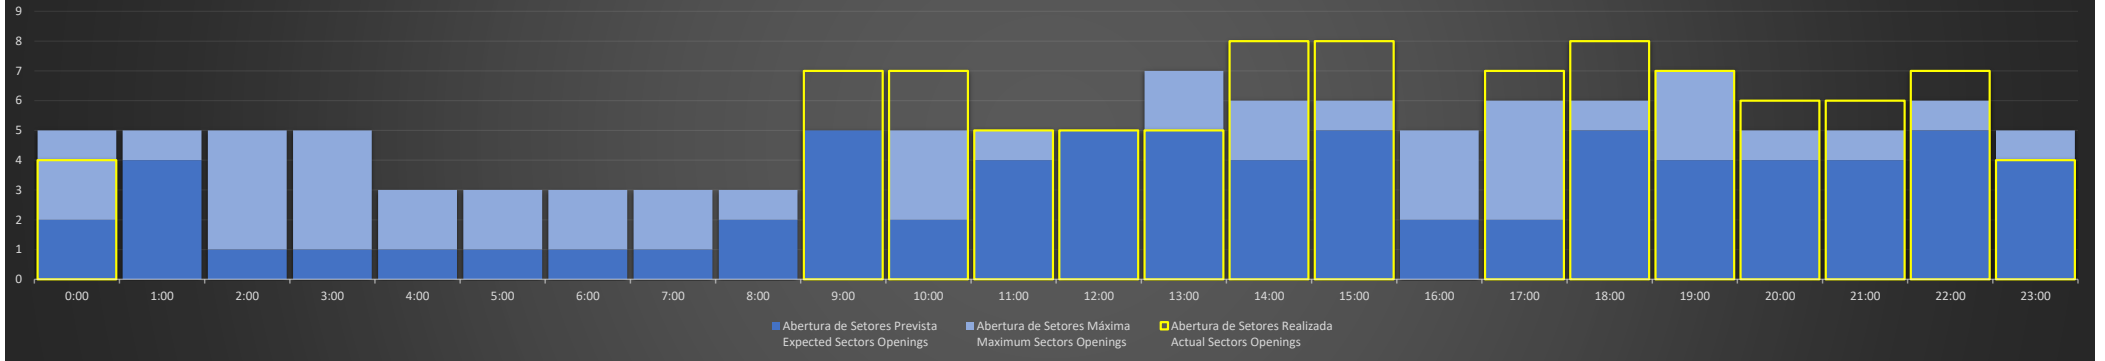

APP-SP - 07/09/2020

APP-SP - 08/09/2020

APP-SP - 09/09/2020

APP-SP - 10/09/2020

Abertura de Setores Diária
Daily Sectors Openings

APP-SP - 11/09/2020

Abertura de Setores Diária
Daily Sectors Openings

APP-SP - 12/09/2020

Abertura de Setores Diária
Daily Sectors Openings

APP-SP - 13/09/2020

Abertura de Setores Diária Daily Sectors Openings