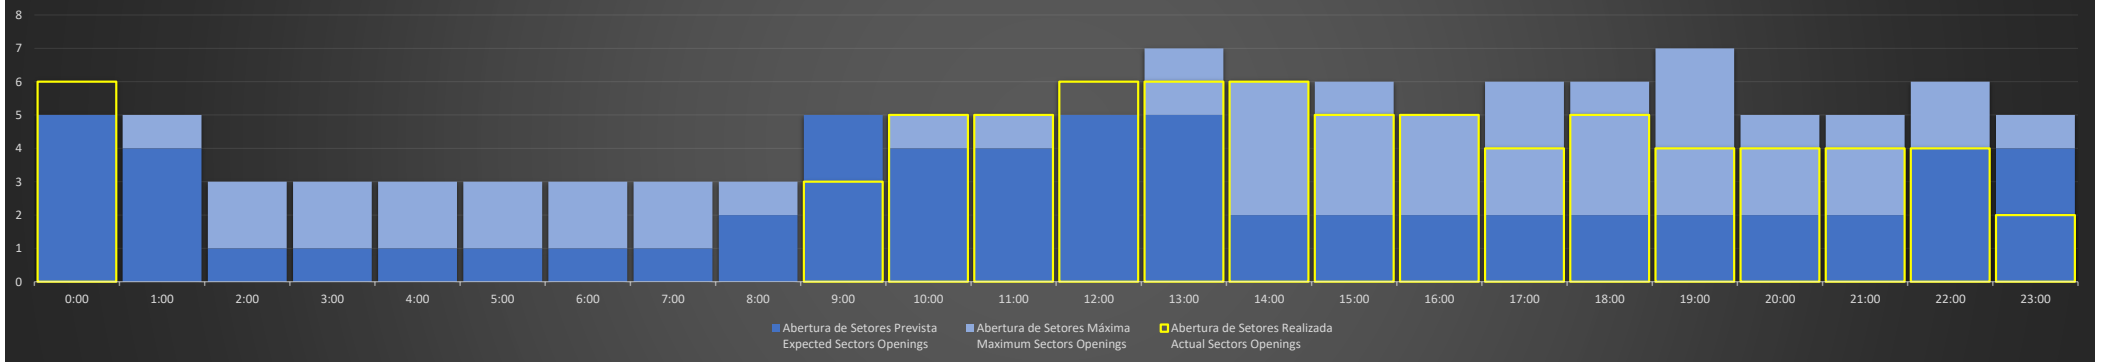

APP-SP - 07/09/2020

APP-SP - 08/09/2020

APP-SP - 09/09/2020

APP-SP - 10/09/2020

Abertura de Setores Diária
Daily Sectors Openings

APP-SP - 11/09/2020

Abertura de Setores Diária
Daily Sectors Openings

APP-SP - 12/09/2020

Abertura de Setores Diária
Daily Sectors Openings

APP-SP - 13/09/2020

Abertura de Setores Diária Daily Sectors Openings