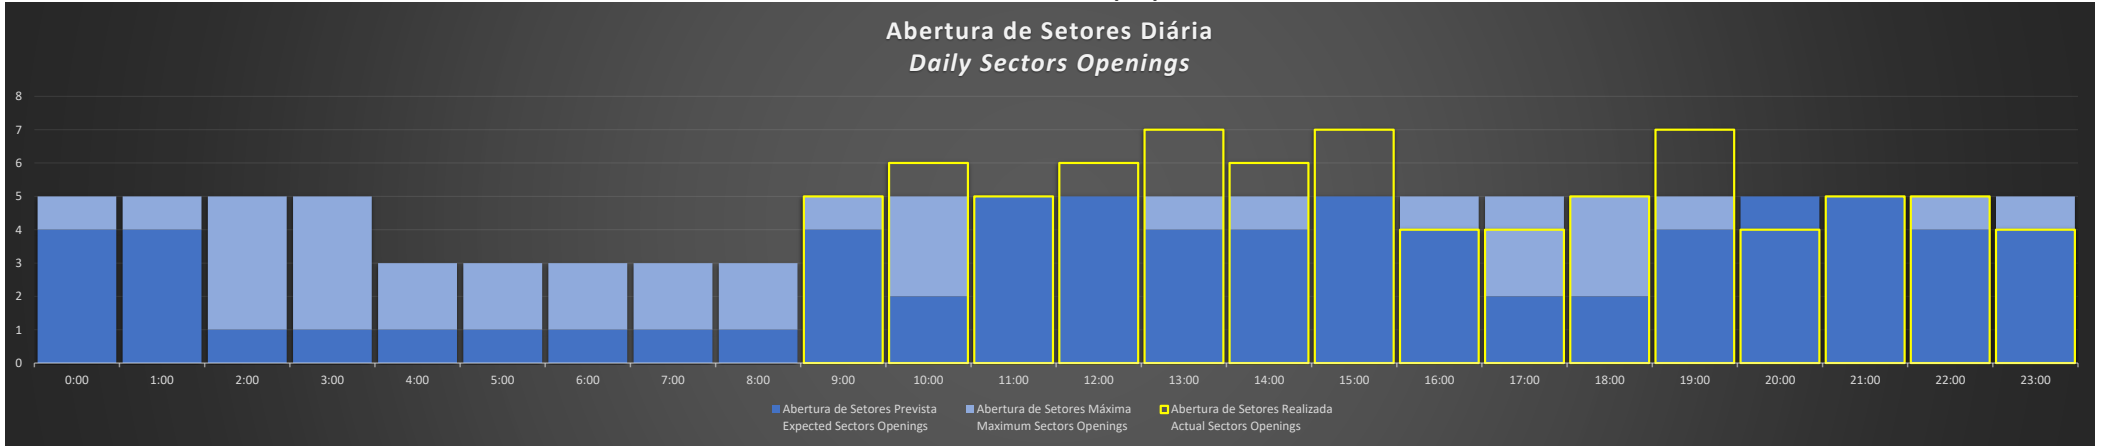

APP-SP - 31/08/2020

APP-SP - 01/09/2020

APP-SP - 02/09/2020

APP-SP - 03/09/2020

APP-SP - 04/09/2020

APP-SP - 05/09/2020

APP-SP - 06/09/2020

Abertura de Setores Diária Daily Sectors Openings