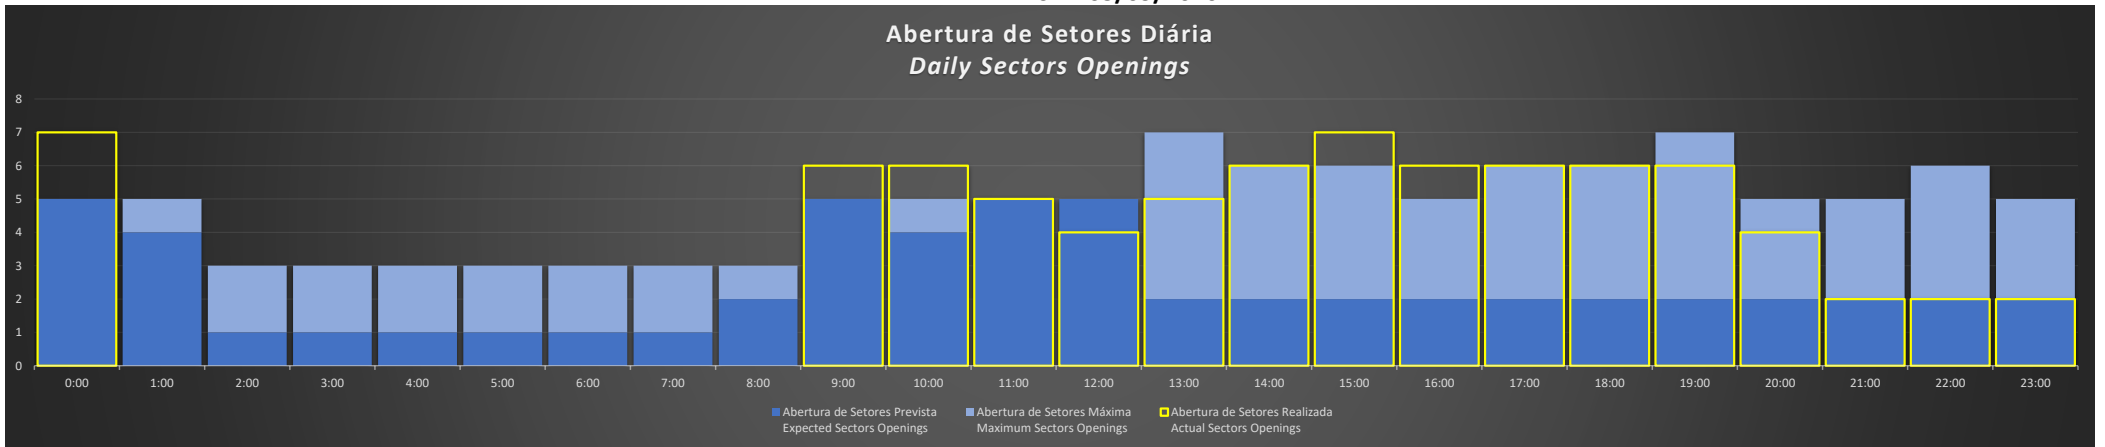

APP-SP - 31/08/2020

APP-SP - 01/09/2020

APP-SP - 02/09/2020

APP-SP - 03/09/2020

APP-SP - 04/09/2020

APP-SP - 05/09/2020

APP-SP - 06/09/2020

Abertura de Setores Diária Daily Sectors Openings