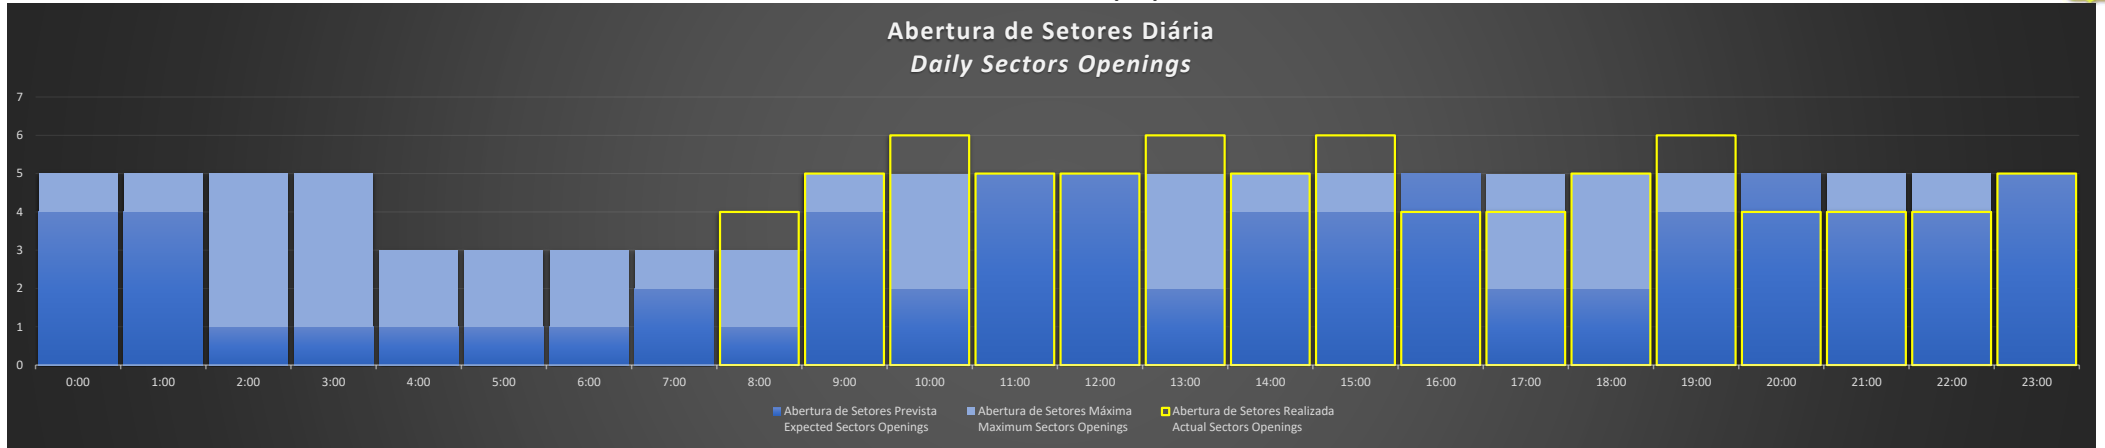

APP-SP - 31/08/2020

APP-SP - 01/09/2020

APP-SP - 02/09/2020

APP-SP - 03/09/2020

APP-SP - 04/09/2020

APP-SP - 05/09/2020

APP-SP - 06/09/2020

Abertura de Setores Diária Daily Sectors Openings