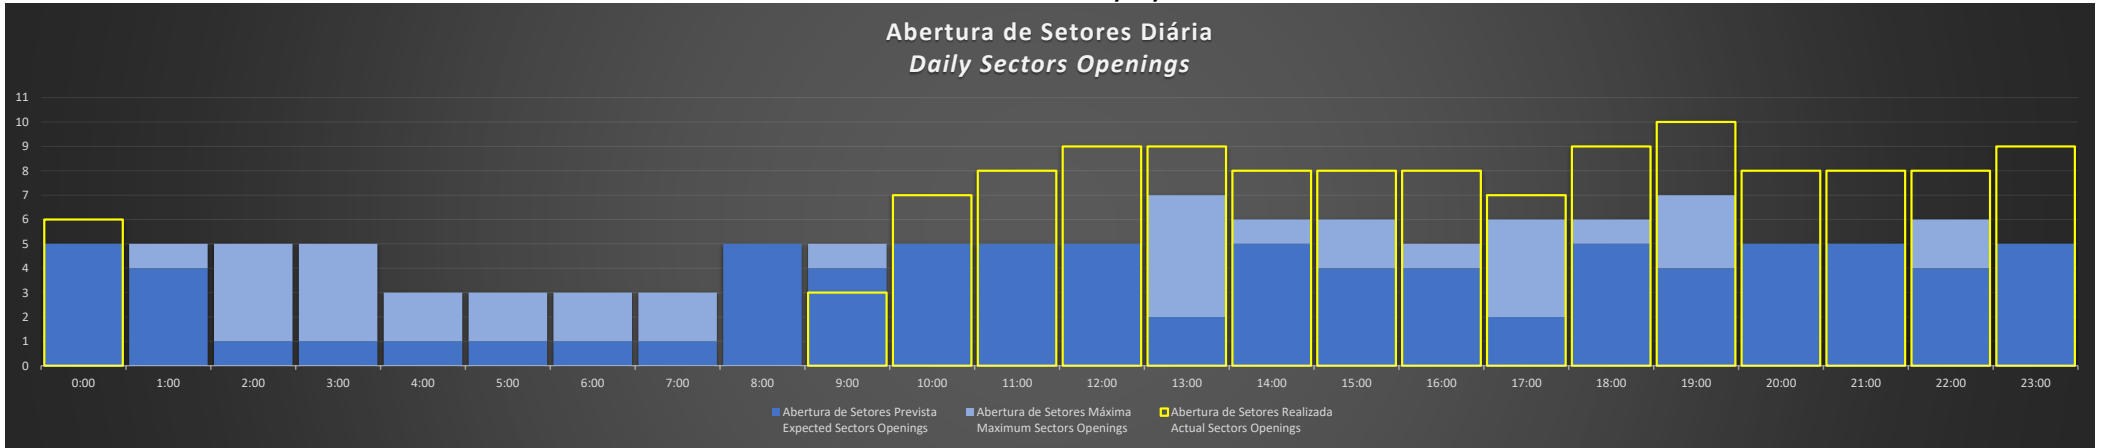

APP-SP - 31/08/2020

APP-SP - 01/09/2020

APP-SP - 02/09/2020

APP-SP - 03/09/2020

APP-SP - 04/09/2020

APP-SP - 05/09/2020

APP-SP - 06/09/2020

Abertura de Setores Diária Daily Sectors Openings