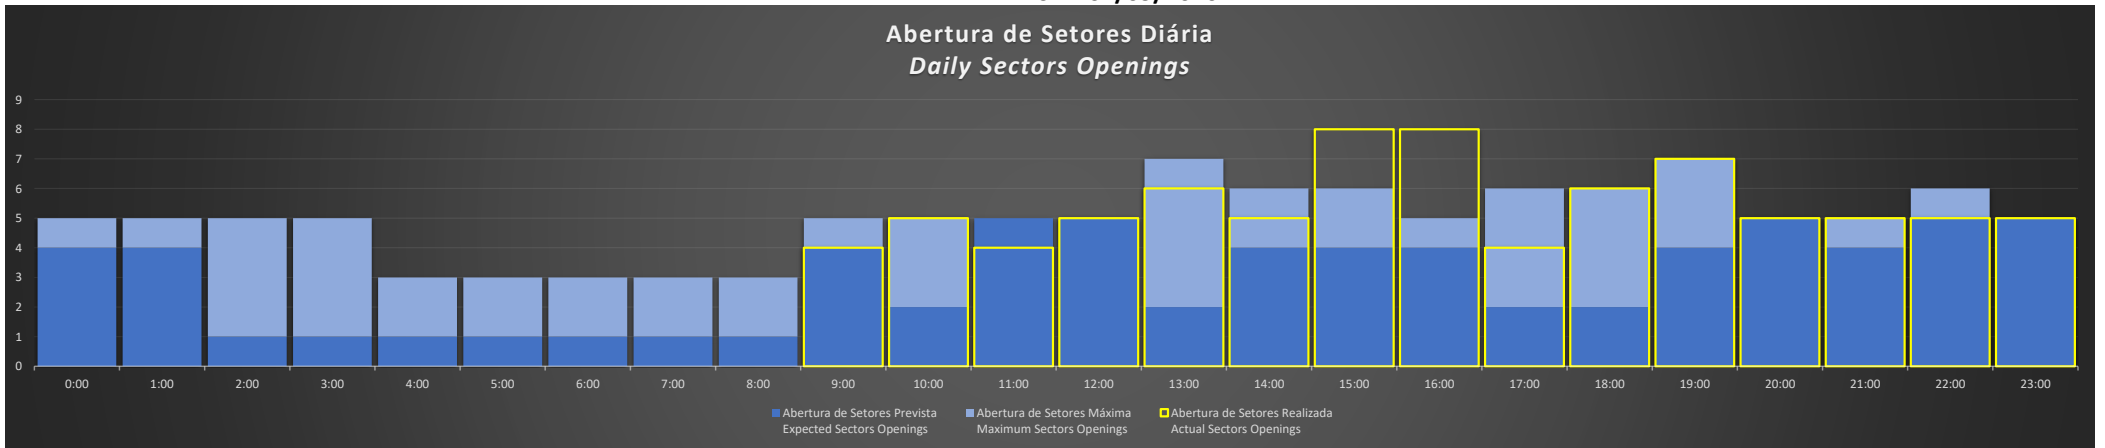

APP-SP - 31/08/2020

APP-SP - 01/09/2020

APP-SP - 02/09/2020

APP-SP - 03/09/2020

APP-SP - 04/09/2020

APP-SP - 05/09/2020

APP-SP - 06/09/2020

Abertura de Setores Diária Daily Sectors Openings