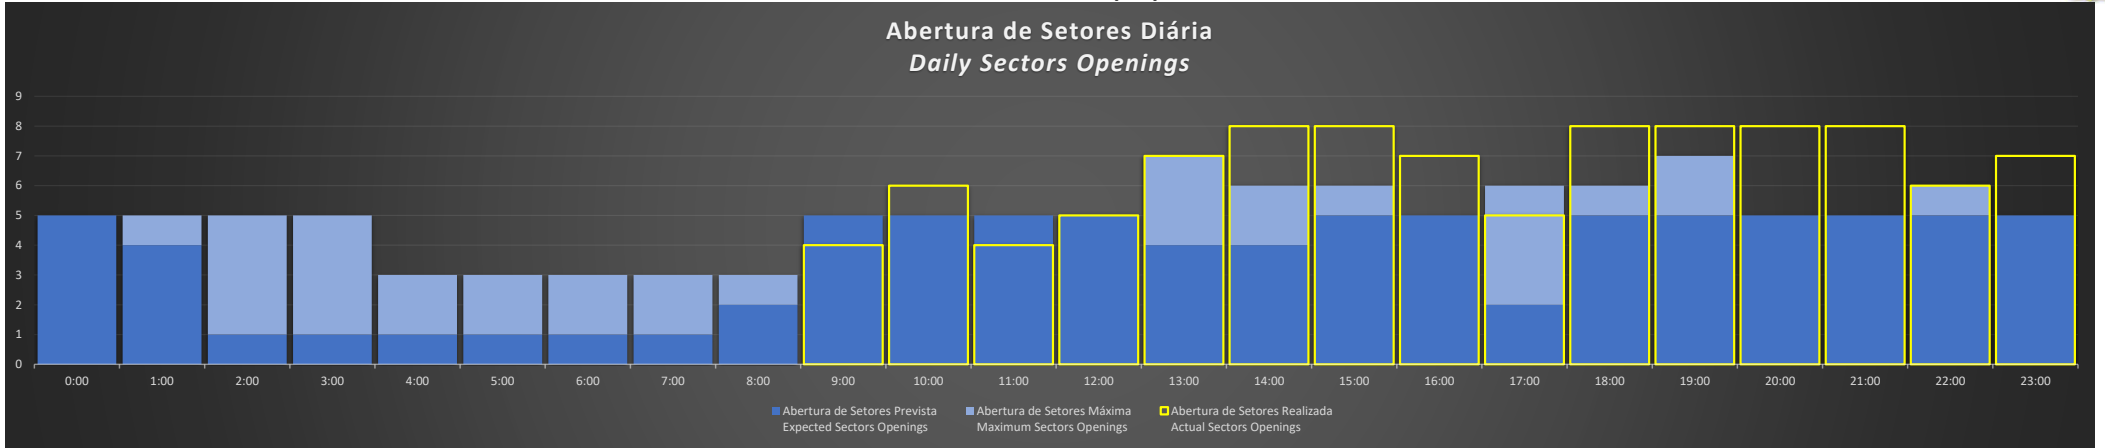

APP-SP - 31/08/2020

APP-SP - 01/09/2020

APP-SP - 02/09/2020

APP-SP - 03/09/2020

APP-SP - 04/09/2020

APP-SP - 05/09/2020

APP-SP - 06/09/2020

Abertura de Setores Diária Daily Sectors Openings