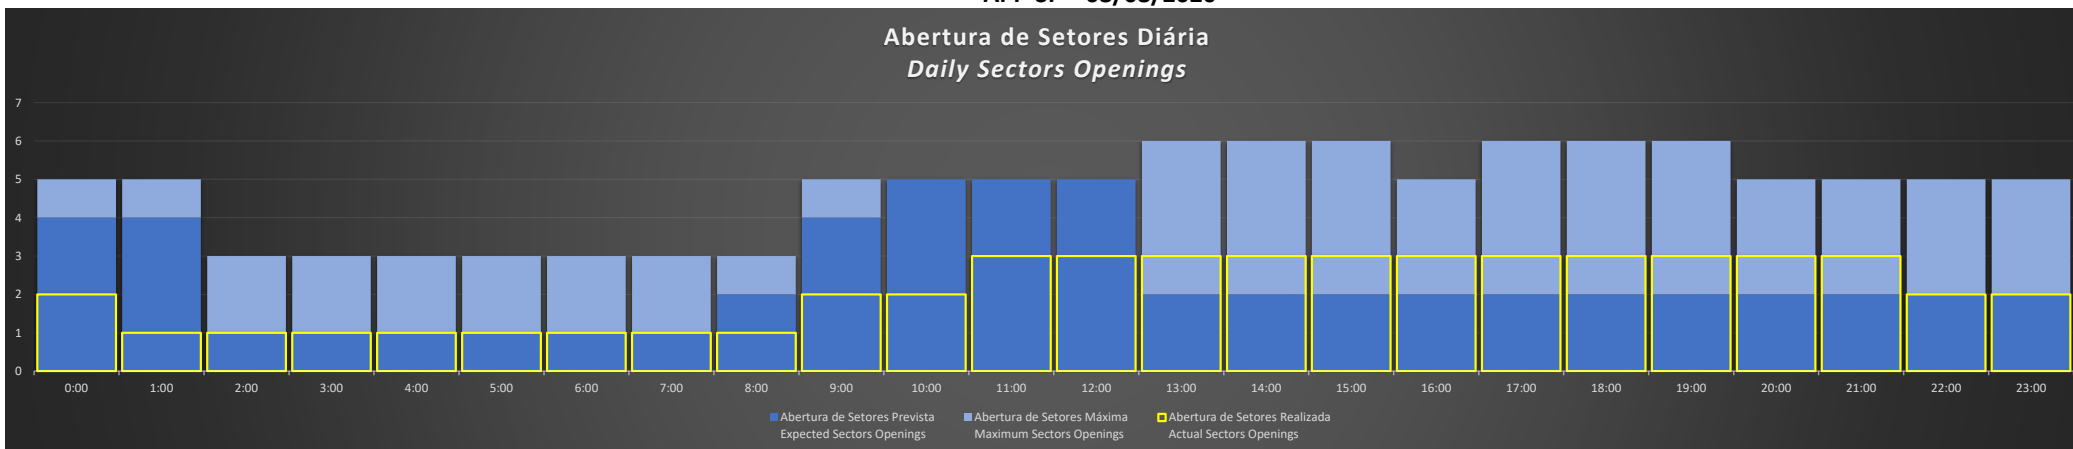

APP-SP - 03/08/2020

Abertura de Setores Diária
Daily Sectors Openings

APP-SP - 04/08/2020

Abertura de Setores Diária
Daily Sectors Openings

APP-SP - 05/08/2020

Abertura de Setores Diária
Daily Sectors Openings

APP-SP - 06/08/2020

APP-SP - 07/08/2020

APP-SP - 08/08/2020

APP-SP - 09/08/2020

Abertura de Setores Diária Daily Sectors Openings