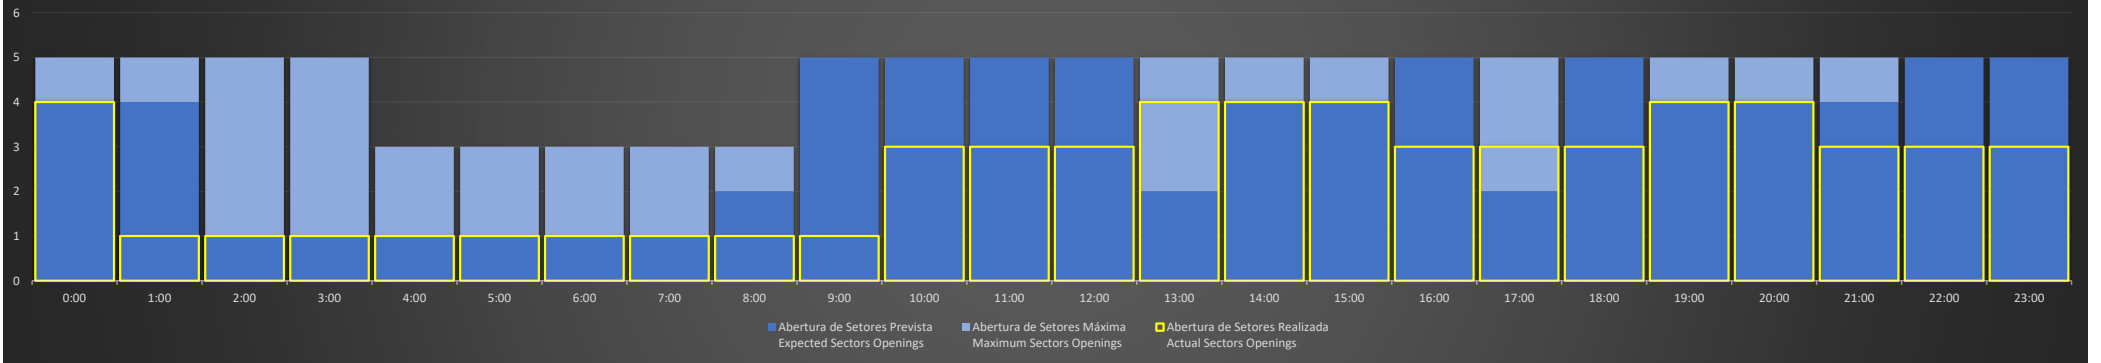

APP-SP - 03/08/2020

Abertura de Setores Diária
Daily Sectors Openings

APP-SP - 04/08/2020

Abertura de Setores Diária
Daily Sectors Openings

APP-SP - 05/08/2020

Abertura de Setores Diária
Daily Sectors Openings

APP-SP - 06/08/2020

APP-SP - 07/08/2020

APP-SP - 08/08/2020

APP-SP - 09/08/2020

Abertura de Setores Diária Daily Sectors Openings