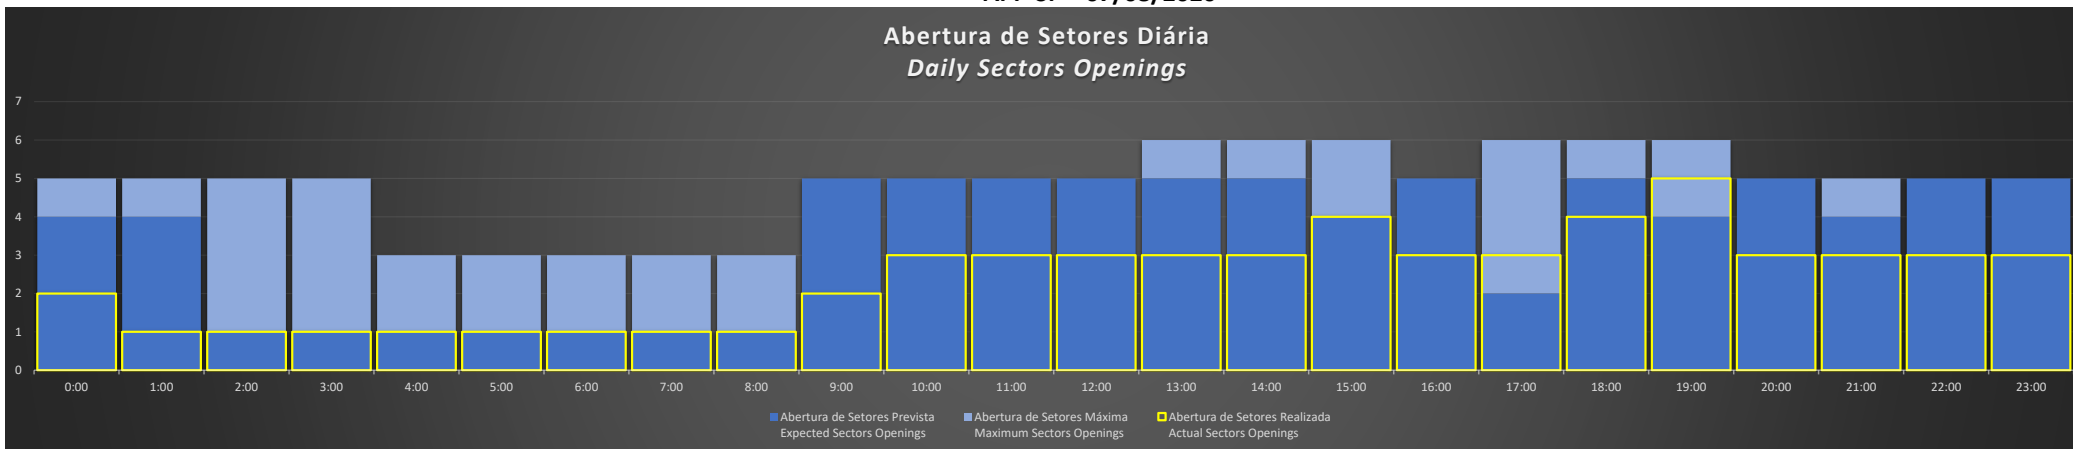

APP-SP - 03/08/2020

Abertura de Setores Diária
Daily Sectors Openings

APP-SP - 04/08/2020

Abertura de Setores Diária
Daily Sectors Openings

APP-SP - 05/08/2020

Abertura de Setores Diária
Daily Sectors Openings

APP-SP - 06/08/2020

APP-SP - 07/08/2020

APP-SP - 08/08/2020

APP-SP - 09/08/2020

Abertura de Setores Diária Daily Sectors Openings