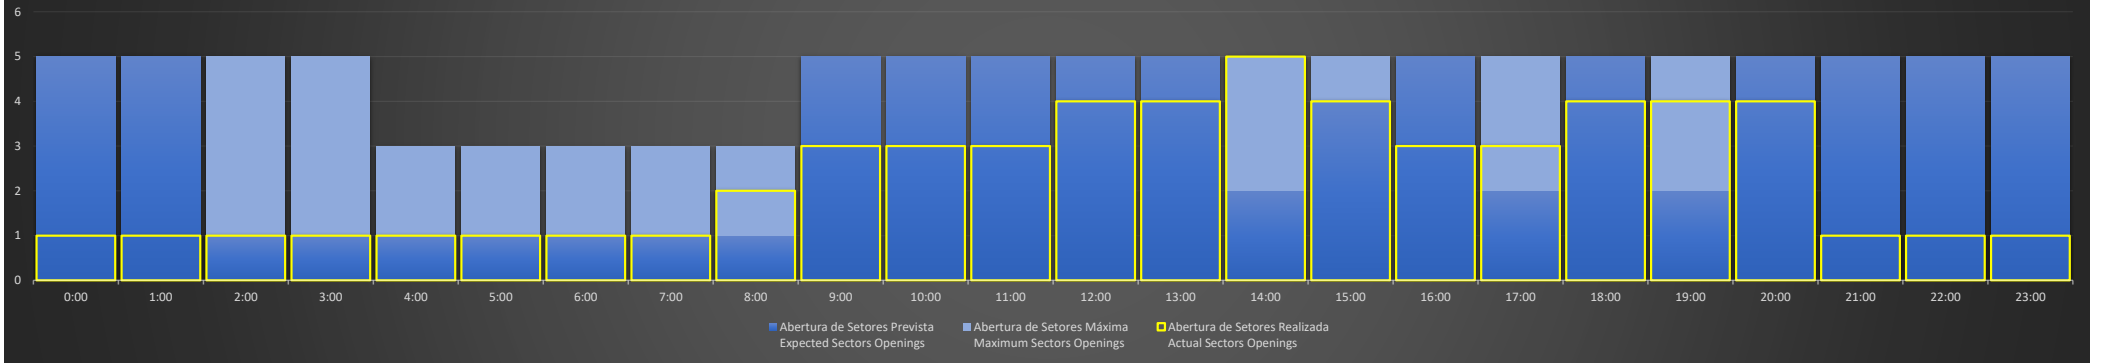

APP-SP - 03/08/2020

Abertura de Setores Diária
Daily Sectors Openings

APP-SP - 04/08/2020

Abertura de Setores Diária
Daily Sectors Openings

APP-SP - 05/08/2020

Abertura de Setores Diária
Daily Sectors Openings

APP-SP - 06/08/2020

APP-SP - 07/08/2020

APP-SP - 08/08/2020

APP-SP - 09/08/2020

Abertura de Setores Diária Daily Sectors Openings