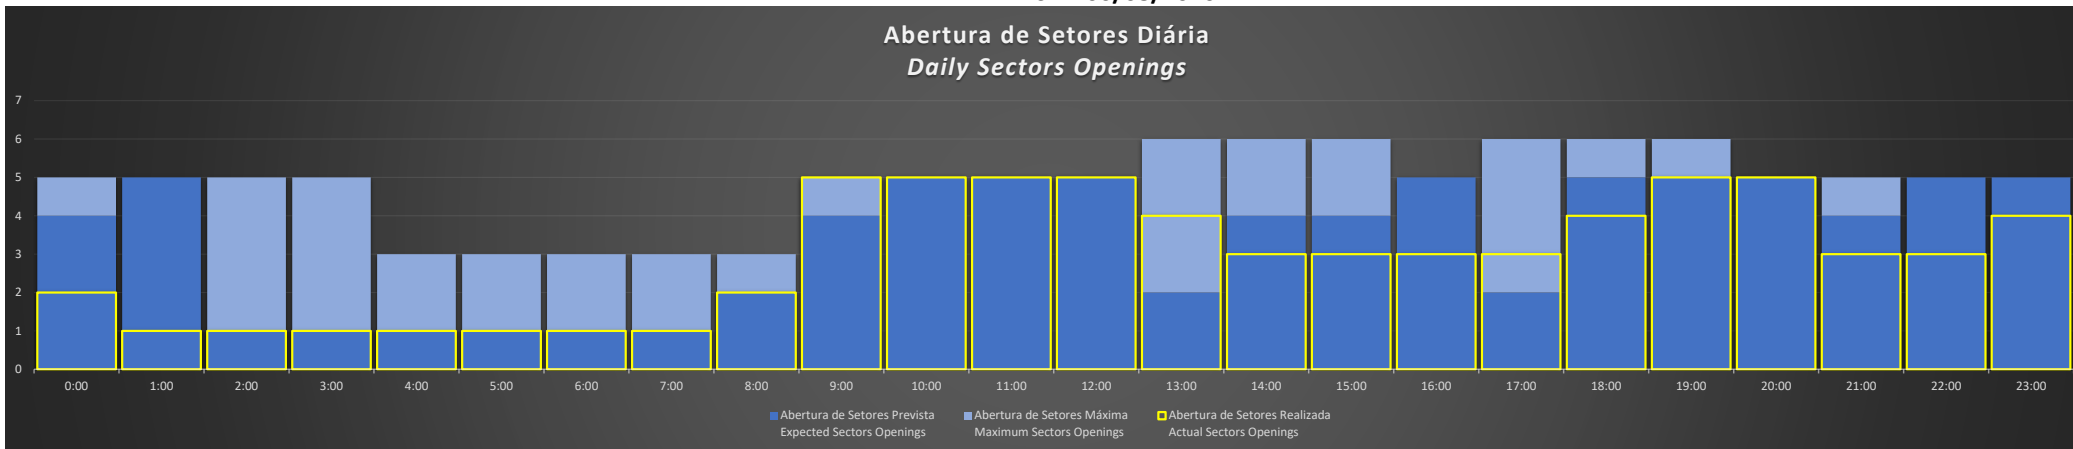

APP-SP - 03/08/2020

Abertura de Setores Diária
Daily Sectors Openings

APP-SP - 04/08/2020

Abertura de Setores Diária
Daily Sectors Openings

APP-SP - 05/08/2020

Abertura de Setores Diária
Daily Sectors Openings

APP-SP - 06/08/2020

APP-SP - 07/08/2020

APP-SP - 08/08/2020

APP-SP - 09/08/2020

Abertura de Setores Diária Daily Sectors Openings