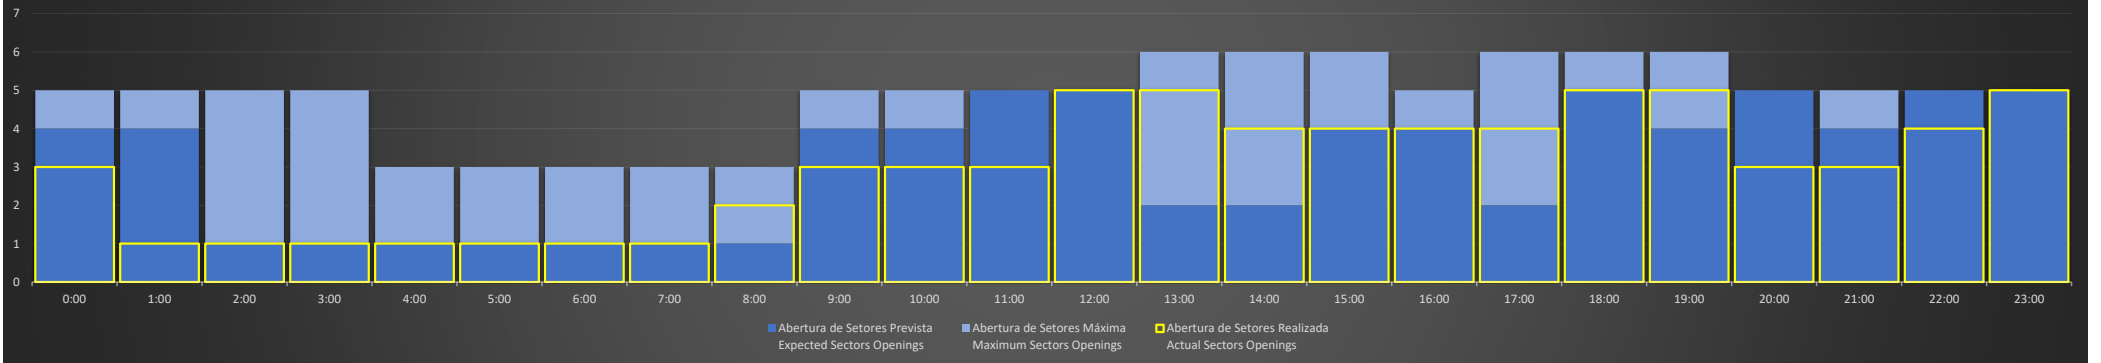

APP-SP - 03/08/2020

Abertura de Setores Diária
Daily Sectors Openings

APP-SP - 04/08/2020

Abertura de Setores Diária
Daily Sectors Openings

APP-SP - 05/08/2020

Abertura de Setores Diária
Daily Sectors Openings

APP-SP - 06/08/2020

APP-SP - 07/08/2020

APP-SP - 08/08/2020

APP-SP - 09/08/2020

Abertura de Setores Diária Daily Sectors Openings