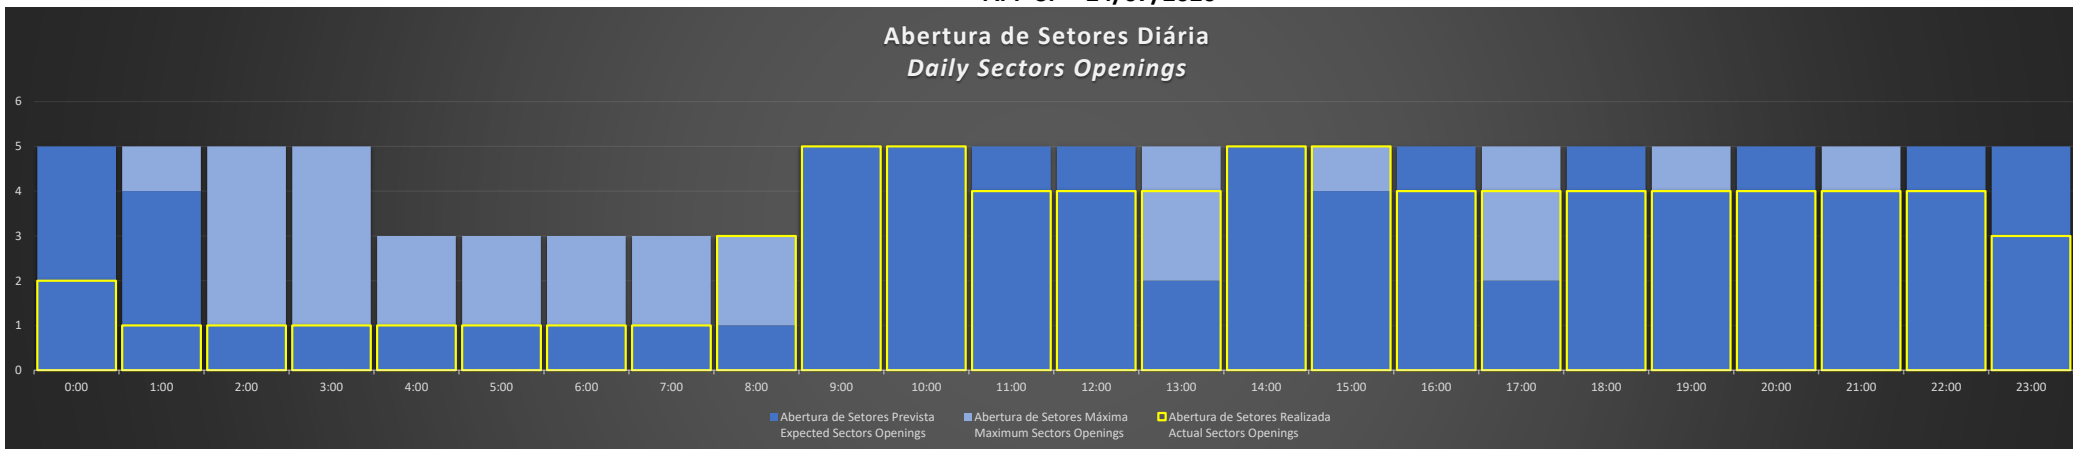

APP-SP - 23/07/2020

APP-SP - 24/07/2020

APP-SP - 25/07/2020

APP-SP - 26/07/2020

Abertura de Setores Diária Daily Sectors Openings