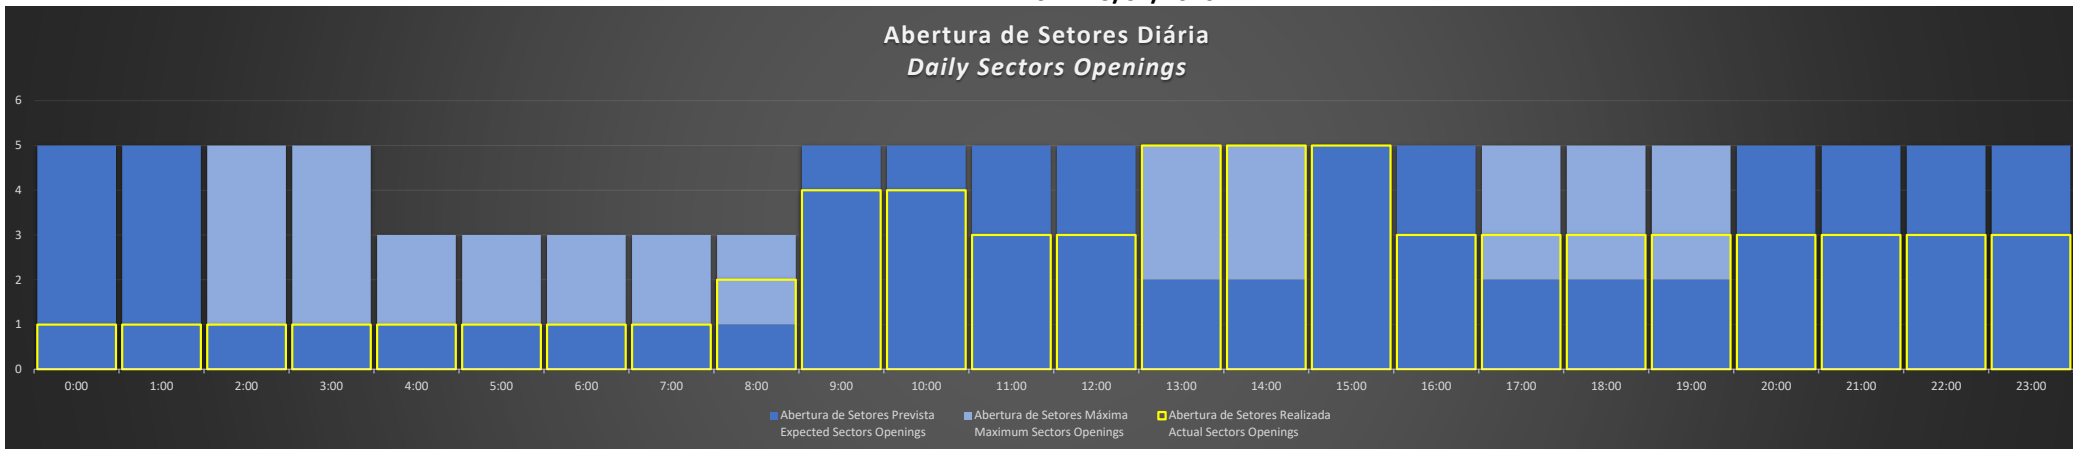

APP-SP - 23/07/2020

APP-SP - 24/07/2020

APP-SP - 25/07/2020

APP-SP - 26/07/2020

Abertura de Setores Diária Daily Sectors Openings