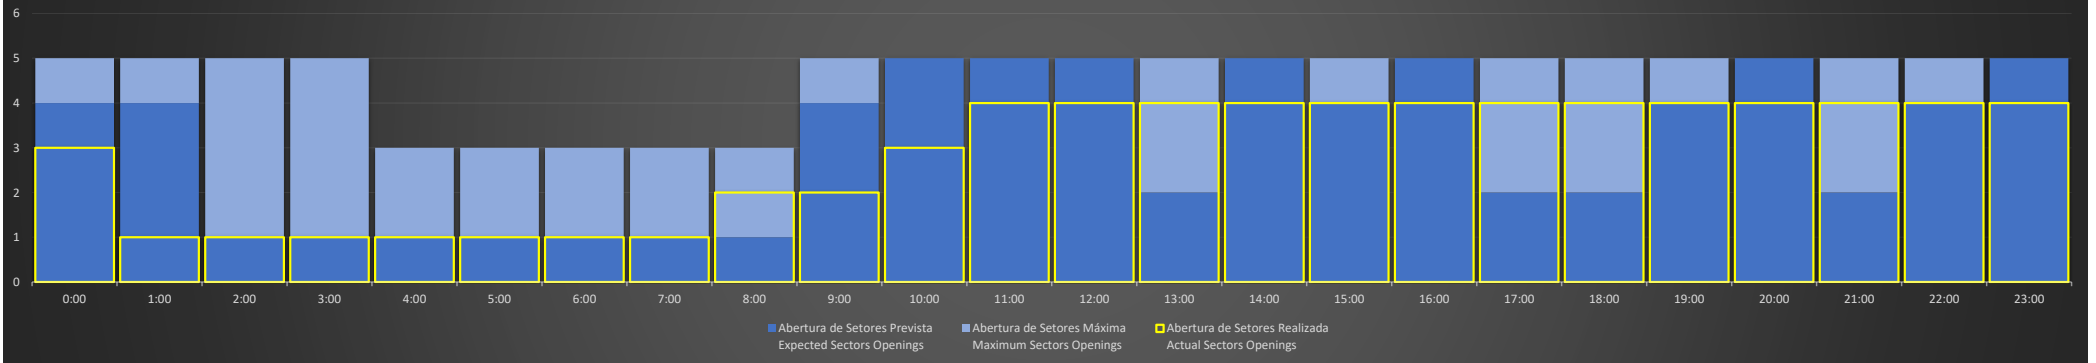

APP-SP - 23/07/2020

APP-SP - 24/07/2020

APP-SP - 25/07/2020

APP-SP - 26/07/2020

Abertura de Setores Diária Daily Sectors Openings