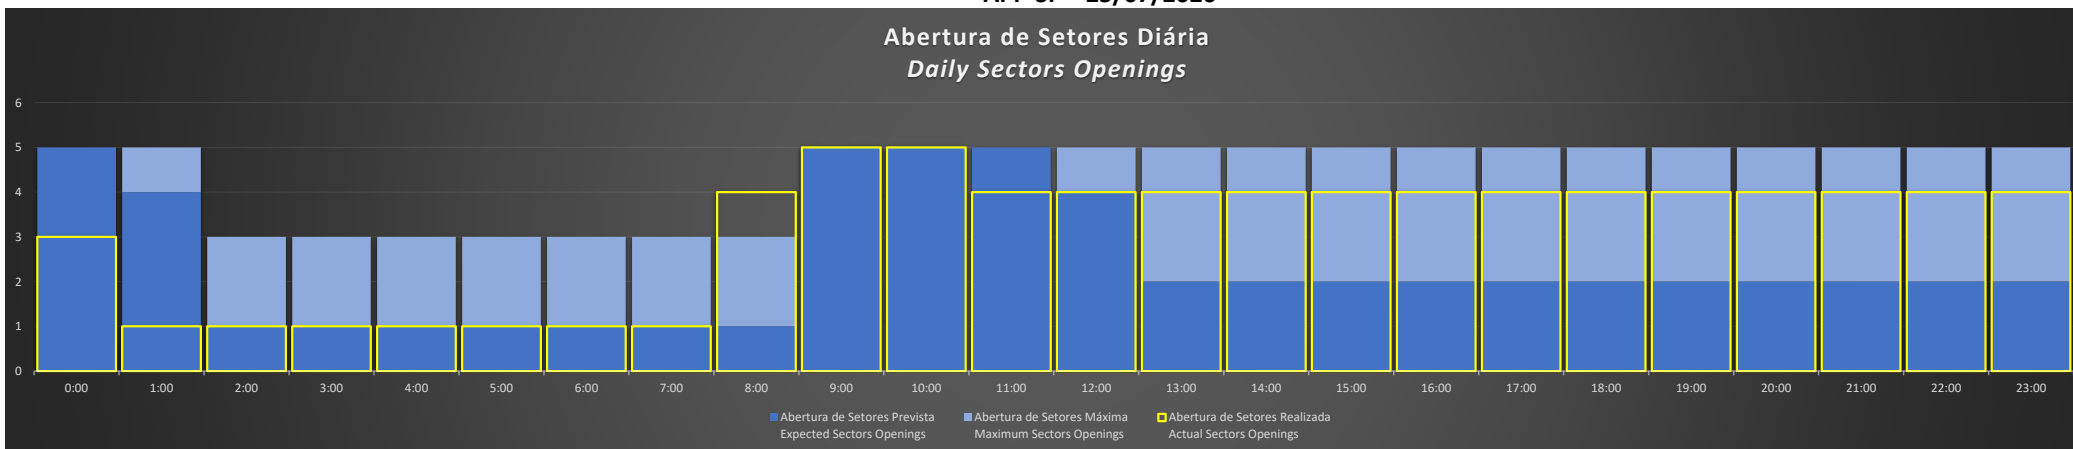

APP-SP - 23/07/2020

APP-SP - 24/07/2020

APP-SP - 25/07/2020

APP-SP - 26/07/2020

Abertura de Setores Diária Daily Sectors Openings