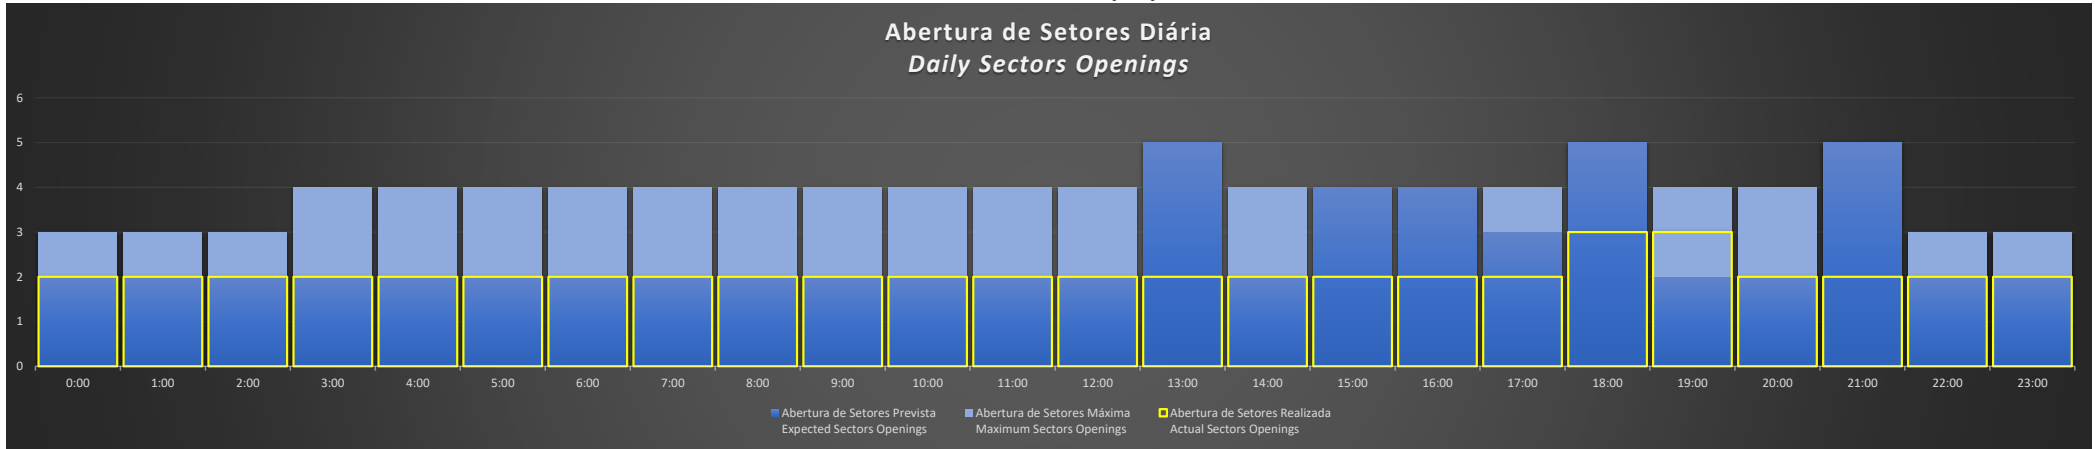

ACC-RE - 20/07/2020

ACC-RE - 21/07/2020

ACC-RE - 22/07/2020

ACC-RE - 23/07/2020

ACC-RE - 24/07/2020

ACC-RE - 25/07/2020

ACC-RE - 26/07/2020

Abertura de Setores Diária Daily Sectors Openings