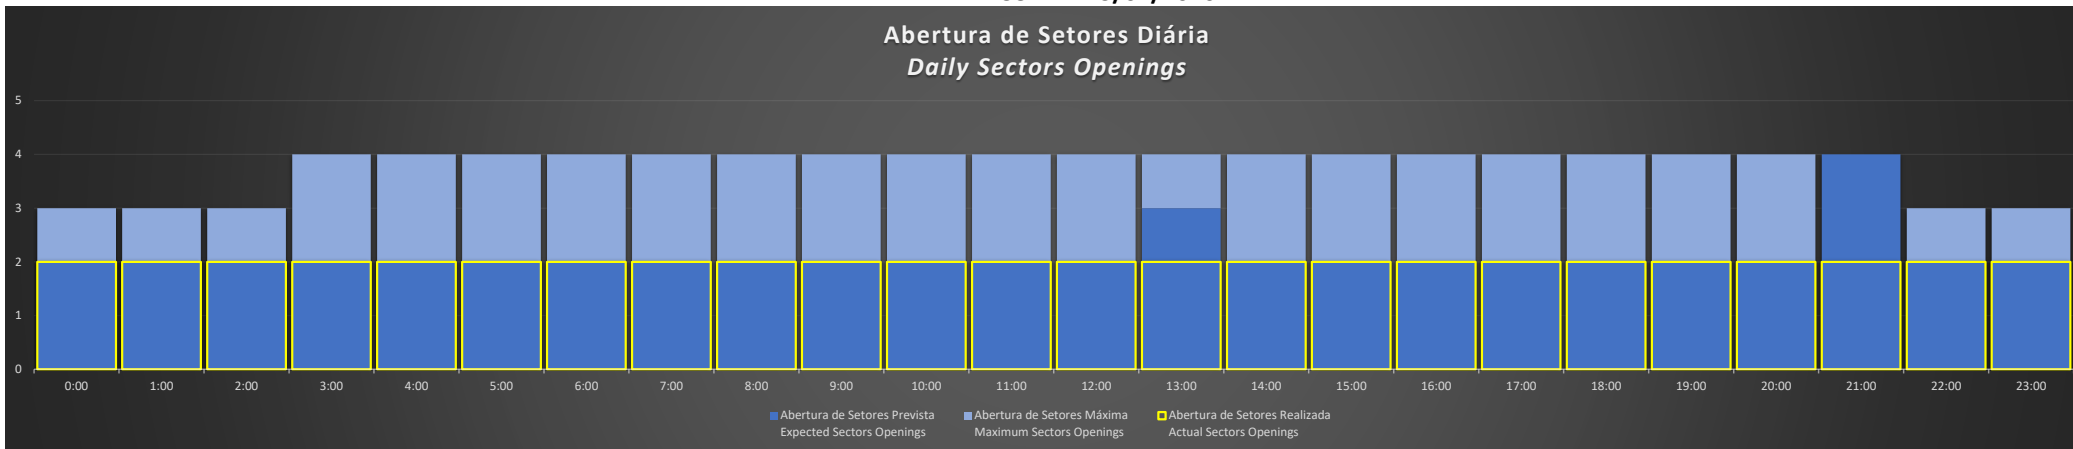

ACC-RE - 20/07/2020

ACC-RE - 21/07/2020

ACC-RE - 22/07/2020

ACC-RE - 23/07/2020

ACC-RE - 24/07/2020

ACC-RE - 25/07/2020

ACC-RE - 26/07/2020

Abertura de Setores Diária Daily Sectors Openings