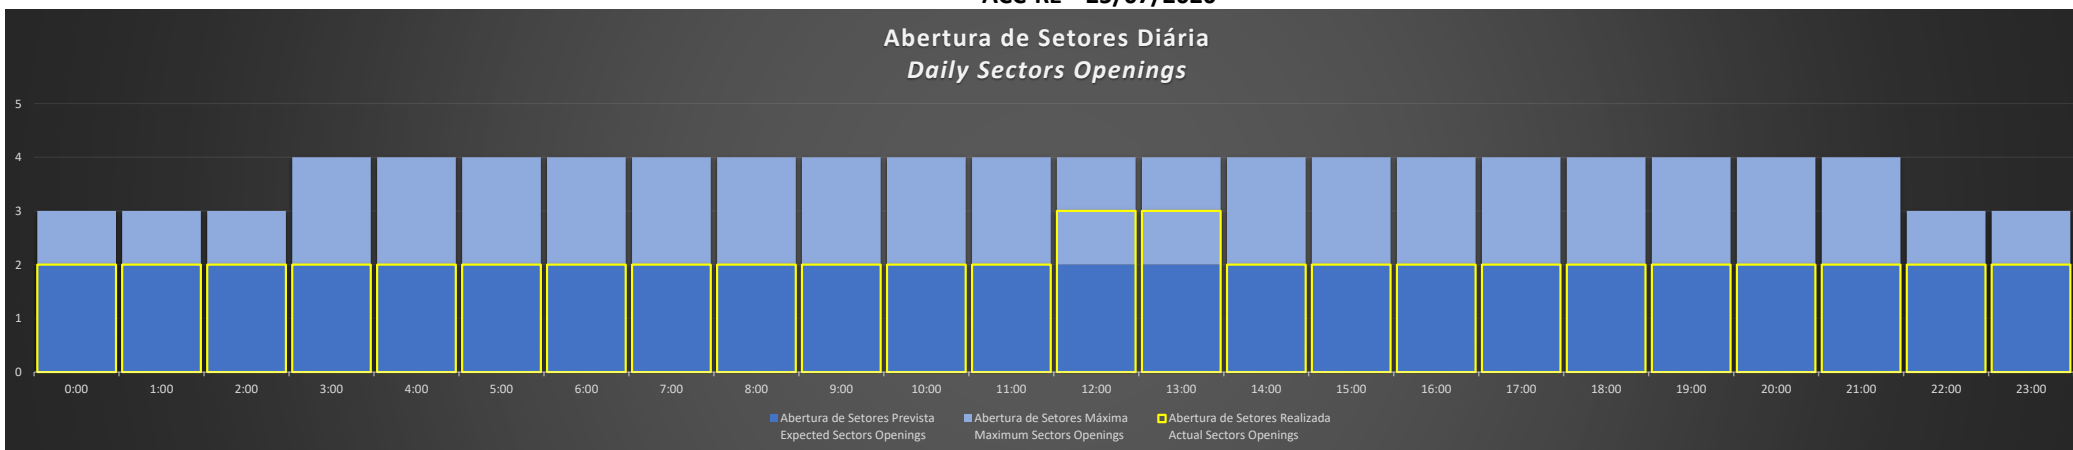

ACC-RE - 20/07/2020

ACC-RE - 21/07/2020

ACC-RE - 22/07/2020

ACC-RE - 23/07/2020

ACC-RE - 24/07/2020

ACC-RE - 25/07/2020

ACC-RE - 26/07/2020

Abertura de Setores Diária Daily Sectors Openings