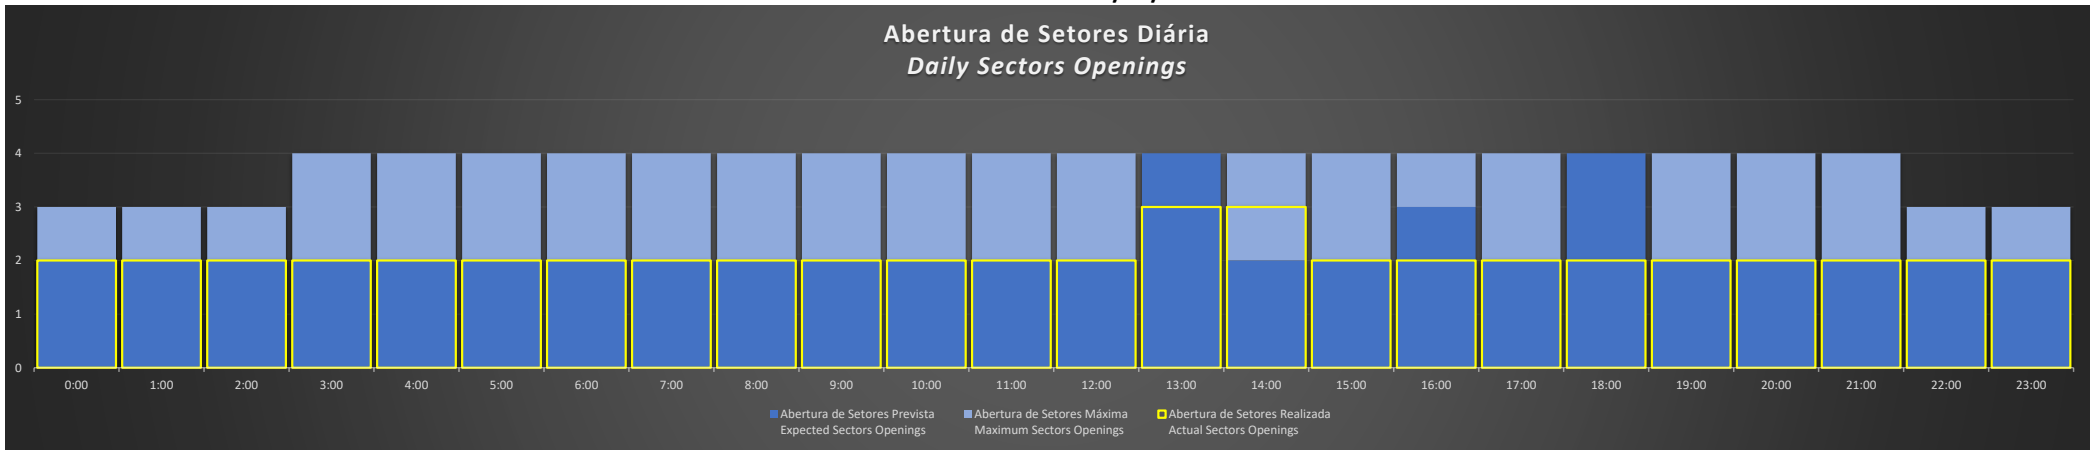

ACC-RE - 20/07/2020

ACC-RE - 21/07/2020

ACC-RE - 22/07/2020

ACC-RE - 23/07/2020

ACC-RE - 24/07/2020

ACC-RE - 25/07/2020

ACC-RE - 26/07/2020

Abertura de Setores Diária Daily Sectors Openings