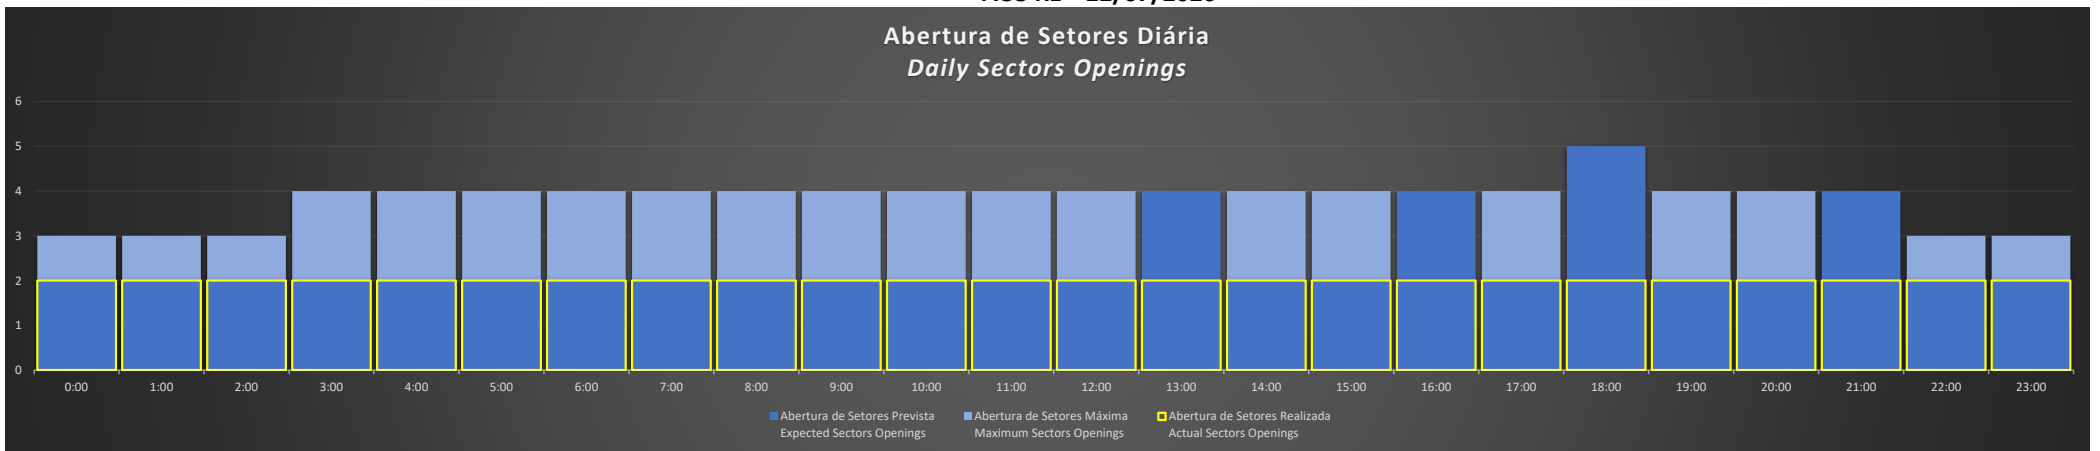

ACC-RE - 20/07/2020

ACC-RE - 21/07/2020

ACC-RE - 22/07/2020

ACC-RE - 23/07/2020

ACC-RE - 24/07/2020

ACC-RE - 25/07/2020

ACC-RE - 26/07/2020

Abertura de Setores Diária Daily Sectors Openings