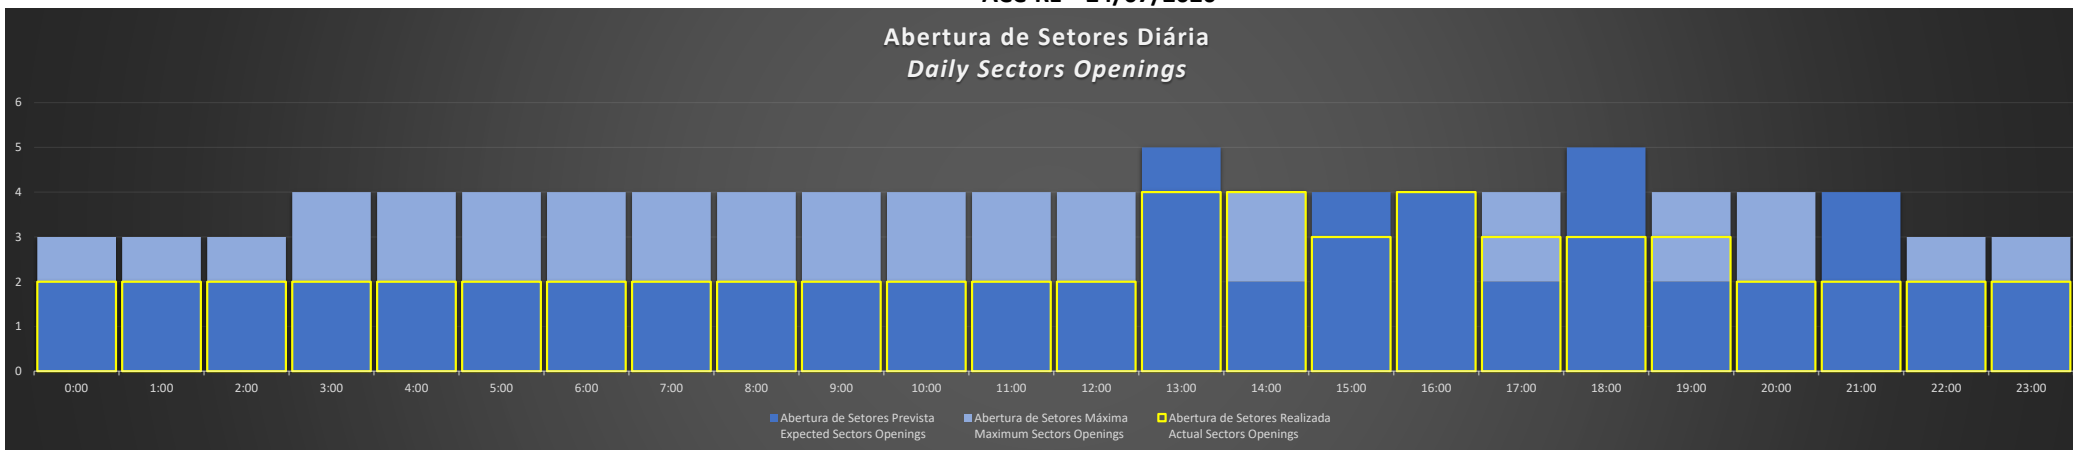

ACC-RE - 20/07/2020

ACC-RE - 21/07/2020

ACC-RE - 22/07/2020

ACC-RE - 23/07/2020

ACC-RE - 24/07/2020

ACC-RE - 25/07/2020

ACC-RE - 26/07/2020

Abertura de Setores Diária Daily Sectors Openings