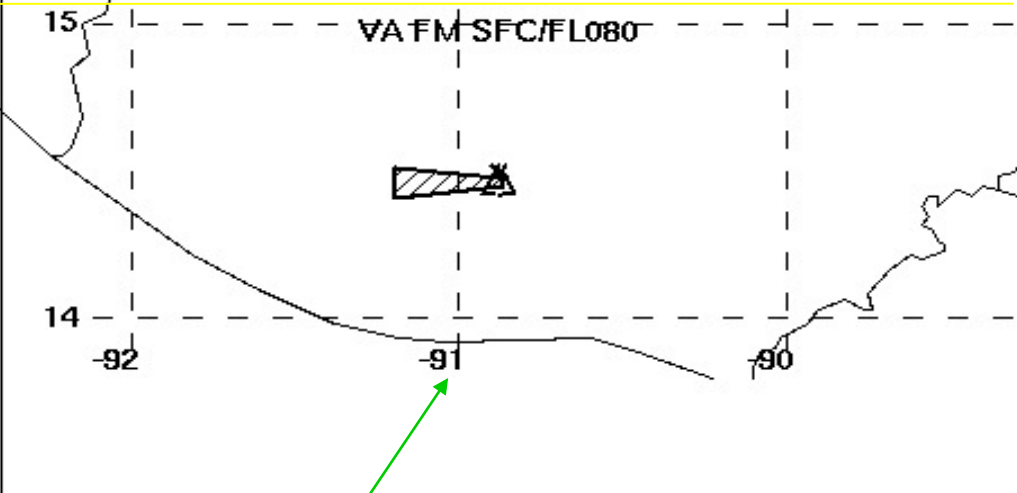

04/0830Z

Cinzas Vulcânicas observada e previstas – Vulcão Fuego / Guatemala

04/1430Z

04/2030Z

05/0230Z

VOLCANIC ASH ADVISORY
 DTG: 20180604/0911Z
 VAAC: WASHINGTON
 VOLCANO: FUEGO 342090
 AREA: GUATEMALA
 SUMMIT ELEV: 12346 FT (3763 M)
 ADVISORY NR: 2018/428

INFO SOURCE: GOES-EAST, NWP MODELS, CIMSS VOLCAT.
 ERUPTION DETAILS: NEW VA EM ARND 0640Z
 RMK: PSBL VA SIGNATURE MOVG W FM SUMMIT OBS IN STLT BTWN WX
 CLDS. OBS MOVMT AGREES WELL WITH NWP MDL FCST WINDS.
 ...BOLL
 NXT ADVISORY: WILL BE ISSUED BY 20180604/1515Z