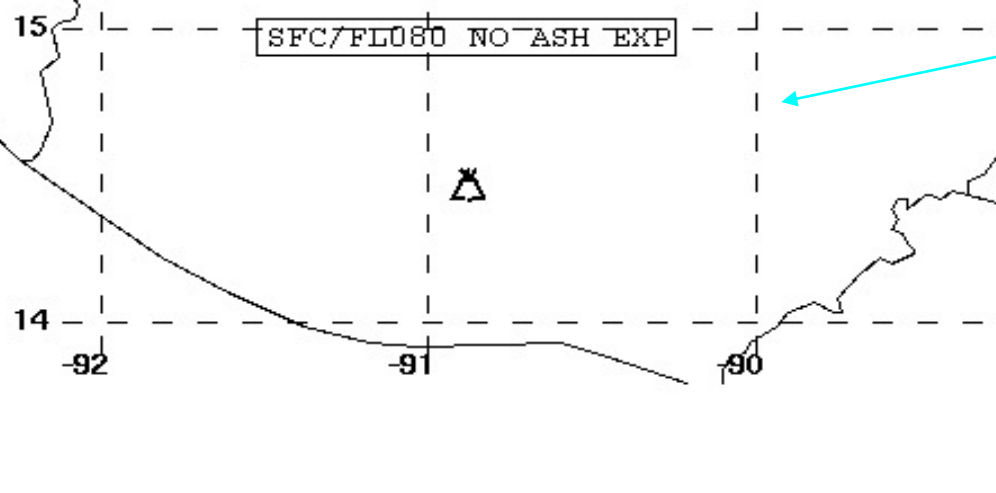

04/0830Z

Cinzas Vulcânicas observada e previstas – Vulcão Fuego / Guatemala

04/1430Z

04/2030Z

05/0230Z

VOLCANIC ASH ADVISORY
 DTG: 20180604/0911Z
 VAAC: WASHINGTON
 VOLCANO: FUEGO 342090
 AREA: GUATEMALA
 SUMMIT ELEV: 12346 FT (3763 M)
 ADVISORY NR: 2018/428

INFO SOURCE: GOES-EAST, NWP MODELS, CIMSS VOLCAT.
 ERUPTION DETAILS: NEW VA EM ARND 0640Z
 RMK: PSBL VA SIGNATURE MOVG W FM SUMMIT OBS IN STLT BTWN WX
 CLDS. OBS MOVMT AGREES WELL WITH NWP MDL FCST WINDS.
 ...BOLL
 NXT ADVISORY: WILL BE ISSUED BY 20180604/1515Z