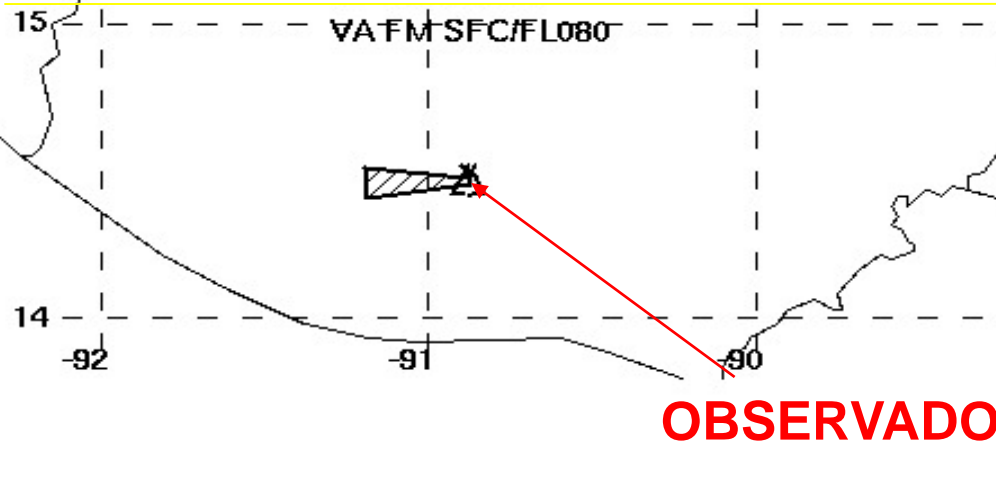

04/0830Z

Cinzas Vulcânicas observada e previstas – Vulcão Fuego / Guatemala

04/1430Z

04/2030Z

05/0230Z

VOLCANIC ASH ADVISORY
 DTG: 20180604/0911Z
 VAAC: WASHINGTON
 VOLCANO: FUEGO 342090
 AREA: GUATEMALA
 SUMMIT ELEV: 12346 FT (3763 M)
 ADVISORY NR: 2018/428

INFO SOURCE: GOES-EAST, NWP MODELS, CIMSS VOLCAT.
 ERUPTION DETAILS: NEW VA EM ARND 0640Z
 RMK: PSBL VA SIGNATURE MOVG W FM SUMMIT OBS IN STLT BTWN WX
 CLDS. OBS MOVMT AGREES WELL WITH NWP MDL FCST WINDS.
 ...BOLL
 NXT ADVISORY: WILL BE ISSUED BY 20180604/1515Z