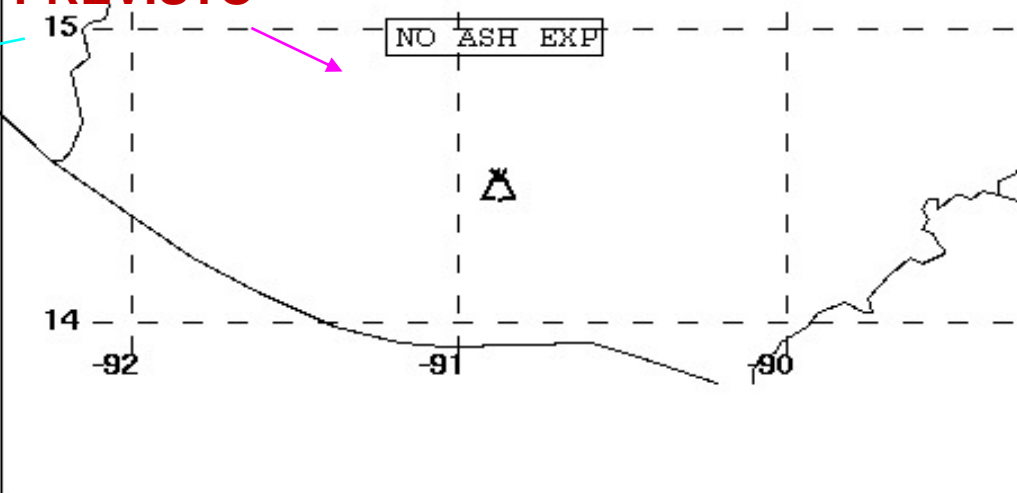

04/0830Z

Cinzas Vulcânicas observada e previstas – Vulcão Fuego / Guatemala

04/1430Z

04/2030Z

05/0230Z

VOLCANIC ASH ADVISORY
 DTG: 20180604/0911Z
 VAAC: WASHINGTON
 VOLCANO: FUEGO 342090
 AREA: GUATEMALA
 SUMMIT ELEV: 12346 FT (3763 M)
 ADVISORY NR: 2018/428

INFO SOURCE: GOES-EAST, NWP MODELS, CIMSS VOLCAT.
 ERUPTION DETAILS: NEW VA EM ARND 0640Z
 RMK: PSBL VA SIGNATURE MOVG W FM SUMMIT OBS IN STLT BTWN WX
 CLDS. OBS MOVMT AGREES WELL WITH NWP MDL FCST WINDS.
 ...BOLL
 NXT ADVISORY: WILL BE ISSUED BY 20180604/1515Z